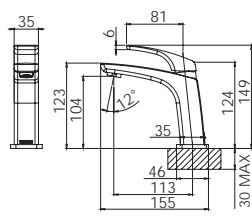

VIVID SLIMLINE PLUS

119-0600

RUSH

RU770

ARGO