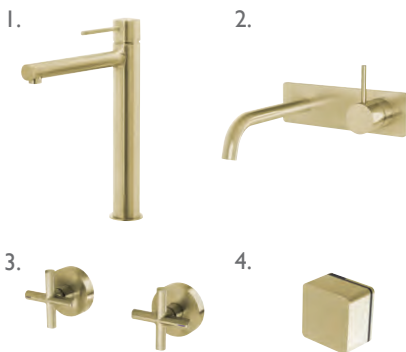

The warm tone of our Brushed Gold finish is characterised by the soft lines across its surface and its soft metallic hue. It's a modern spin on the traditional gold tapware finish and can be paired with other soft metallic finishes, or black and pastel colours, in a contemporary scheme.

Brushed Gold Mixer & Tapware Collections:
1. Vivid Slimline 2. Vivid Slimline Up 3. Vivid Slimline Plus 4. Alia. Vivid, Outlets and Designer Outlets (not shown)