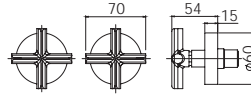

VIVID SLIMLINE PLUS

119-0600

RUSH

ARGO