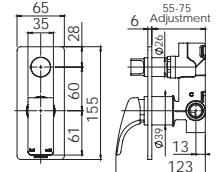

VIVID SLIMLINE PLUS

119-0600

RUSH

RU791

ARGO