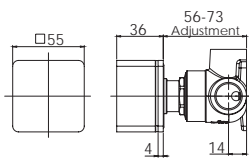

AXIA

MEKKO

TOI

ALIA

110-7800

110-0600

110-0670

NOSTALGIA