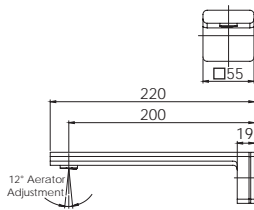

ALIA

110-7610