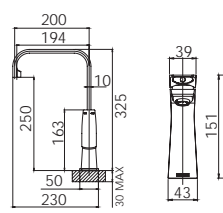

VIVID SLIMLINE PLUS

119-0600

RUSH

ARGO

AG731