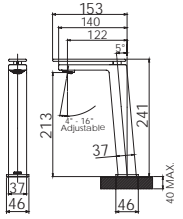

MEKKO

116-7903