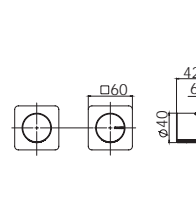

DESIGNER SINK MIXERS

AXIA cont.

ZIMI

TEEL

MEKKO cont.

ORTHO

TOI cont.

108-0600

NARA