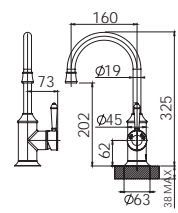

AXIA

MEKKO

TOI

ALIA

110-0600

110-0670

NOSTALGIA

NS730