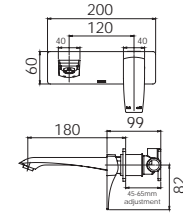

AG785 / AG783