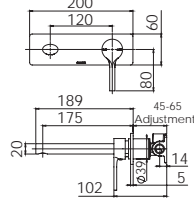

VIVID SLIMLINE PLUS

119-0600

W785 / W783

RUSH

ARGO