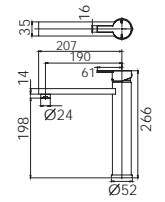

RADII

SUBI

LEXI

LE798

LEXI Q

VIVID

VIVID PIN LEVER