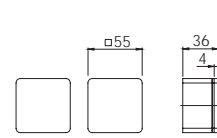

AXIA

MEKKO

TOI

ALIA

110-0600

110-0670

NOSTALGIA