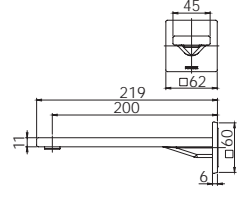

116-7610 / 116-7620