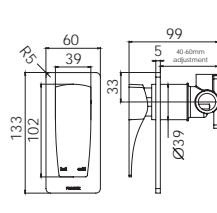

VIVID SLIMLINE PLUS

119-0600

RUSH

ARGO

AG780