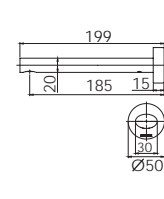

VIVID SLIMLINE PLUS

119-0600

W774 / W776

RUSH

ARGO