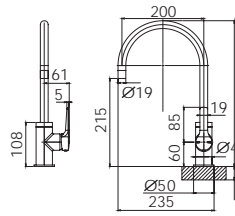

SUBI

10573103