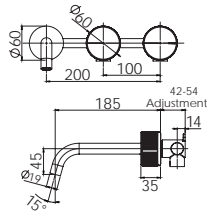

DESIGNER SINK MIXERS

AXIA cont.

117-1125

ZIMI

TEEL

MEKKO cont.

ORTHO

TOI cont.

NARA