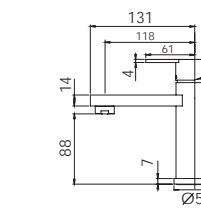

RADII

SUBI

LEXI

LEXI Q

LQ770

VIVID

VIVID PIN LEVER