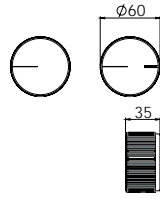

117-0600

ZIMI