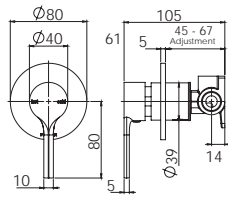

VIVID SLIMLINE PLUS

119-0600

W780

RUSH

ARGO