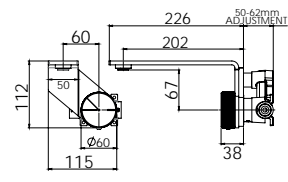

AXIA

117-7810

MEKKO

TOI

ALIA

110-0600

110-0670

NOSTALGIA