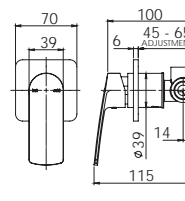

AXIA

MEKKO

TOI

115-7800

ALIA

110-0600

110-0670

NOSTALGIA