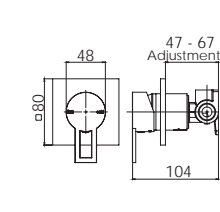

RADII

SUBI

LEXI

LEXI Q

LQ780

VIVID

VIVID PIN LEVER