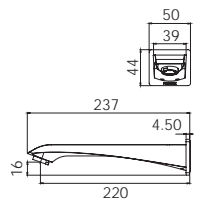

AG775 / AG777