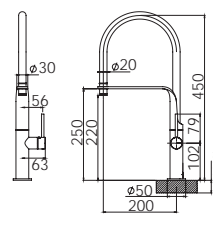

**40mm BOTTLE  
TRAP**  
Gun Metal  
800-8950-30

**40mm BOTTLE  
TRAP**  
Matte Black  
800-8950-10

**40mm BOTTLE  
TRAP**  
Brushed Gold  
800-8950-12

DESIGNER SINK MIXERS

10473100

10273100

10373100

113-7110