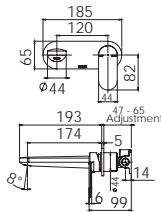

VIVID SLIMLINE PLUS

119-0600

CE785

RUSH

ARGO