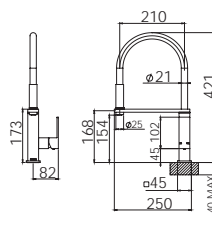

DESIGNER SINK MIXERS

10373100

AXIA cont.

ZIMI

TEEL

MEKKO cont.

ORTHO

TOI cont.

NARA