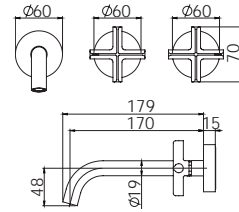

VIVID SLIMLINE PLUS

119-0600

119-1125

RUSH

ARGO