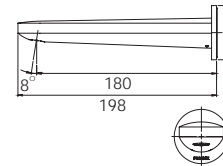

VIVID SLIMLINE PLUS

119-0600

CE776

RUSH

ARGO