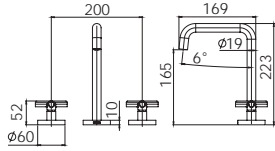

VIVID SLIMLINE PLUS

119-1000