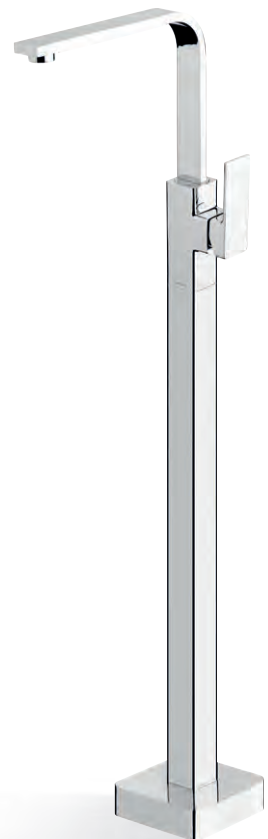

**FLOOR MOUNTED BATH
MIXER**
Chrome
RA745 CHR

WALL OUTLET 180mm
Chrome
RA774 CHR | BASIN
RA776 CHR | BATH
4 Star - 7lt/min (basin)
WELS REG No.T15618

**WALL BATH OUTLET
230mm**
Chrome
RA777 CHR

**WALL BATH OUTLET
280mm**
Chrome
RA772 CHR