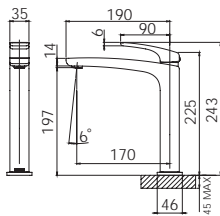

VIVID SLIMLINE PLUS

119-0600

RUSH

RU730

ARGO