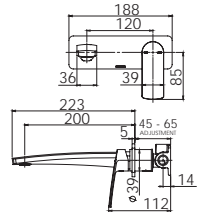

AXIA

MEKKO

TOI

115-7810

ALIA

110-0600

110-0670

NOSTALGIA