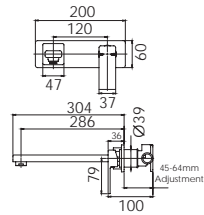

RA764

10512160

10512162

LQ774 / LQ776

LQ771 / LQ772

V775 / V776

V254 / V253