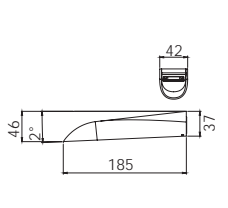

DESIGNER SINK MIXERS

AXIA cont.

ZIMI

TEEL

MEKKO cont.

ORTHO

TOI cont.

NARA

101-7620