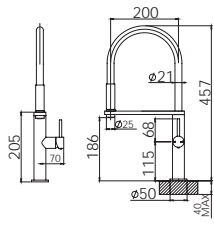

**40mm BOTTLE  
TRAP**  
Gun Metal  
800-8950-30

**40mm BOTTLE  
TRAP**  
Matte Black  
800-8950-10

**40mm BOTTLE  
TRAP**  
Brushed Gold  
800-8950-12

DESIGNER SINK MIXERS

10473100

10273100

10373100

113-7110