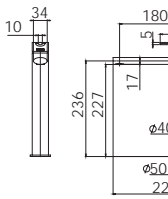

VIVID SLIMLINE PLUS

119-0600

W790

RUSH

ARGO