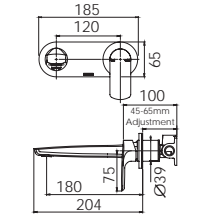

RADII

SUBI

10576020

LEXI

LEXI Q

VIVID

VIVID PIN LEVER