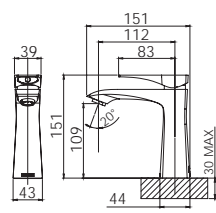

VIVID SLIMLINE PLUS

119-0600

RUSH

ARGO

AG770