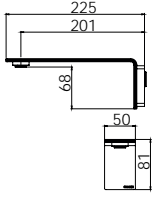

AXIA cont.

117-7610