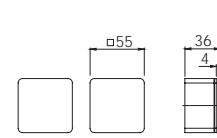

AXIA

MEKKO

TOI

ALIA

110-0600

110-0670

NOSTALGIA