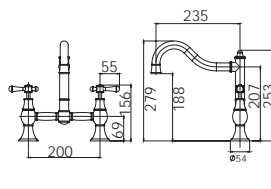

AXIA

MEKKO

TOI

ALIA

110-0600

110-0670

NOSTALGIA

NS135