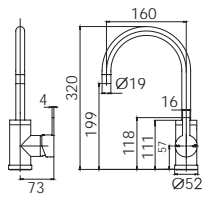

RADII

SUBI

LEXI

LE735

LEXI Q

VIVID

VIVID PIN LEVER