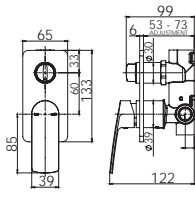

AXIA

MEKKO

TOI

115-7910

ALIA

110-0600

110-0670

NOSTALGIA