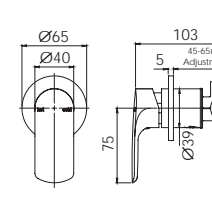

RADII

SUBI

10578000

LEXI

LEXI Q

VIVID

VIVID PIN LEVER