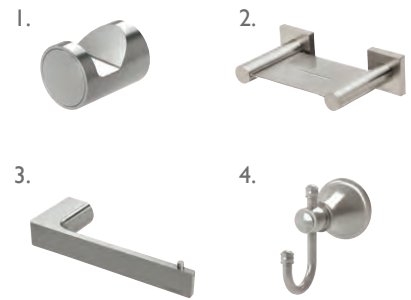

Brushed Nickel Accessory Collections:
1. Vivid Slimline 2. Radii Round & Square
3. Gloss 4. Nostalgia. Wastes & Traps (not shown)