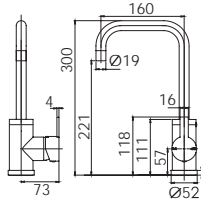

RADII

SUBI

LEXI

LE732

LEXI Q

VIVID

VIVID PIN LEVER