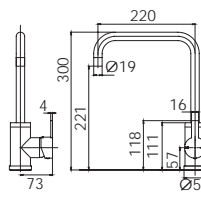

RADII

SUBI

LEXI

LE731

LEXI Q

VIVID

VIVID PIN LEVER