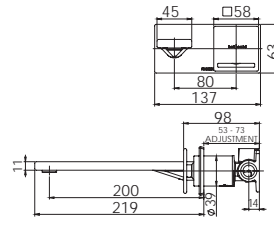

AXIA

MEKKO

116-7813

TOI

ALIA

110-0600

110-0670

NOSTALGIA