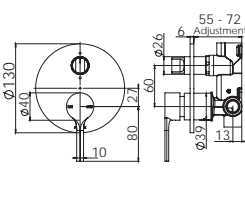

VIVID SLIMLINE PLUS

119-0600

W791

RUSH

ARGO