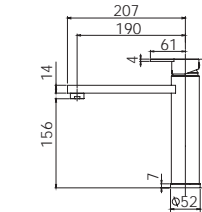

RADII

SUBI

LEXI

LEXI Q

LQ730

VIVID

VIVID PIN LEVER