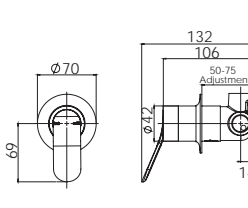

DESIGNER SINK MIXERS

AXIA cont.

ZIMI

TEEL

MEKKO cont.

ORTHO

TOI cont.

NARA

101-7800