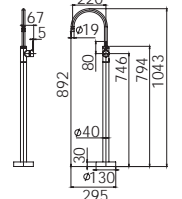

VIVID SLIMLINE PLUS

119-0600

W745

RUSH

ARGO