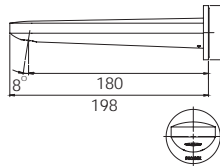

VIVID SLIMLINE PLUS

119-0600

CE774

RUSH

ARGO