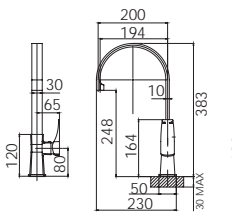

VIVID SLIMLINE PLUS

119-0600

RUSH

ARGO

AG732