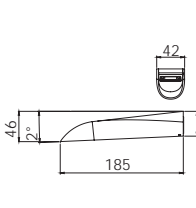

DESIGNER SINK MIXERS

AXIA cont.

ZIMI

TEEL

MEKKO cont.

ORTHO

TOI cont.

NARA

101-7610