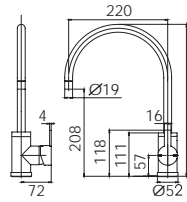

RADII

SUBI

LEXI

LE733

LEXI Q

VIVID

VIVID PIN LEVER