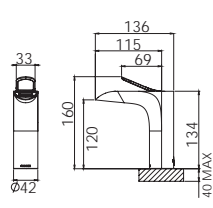

DESIGNER SINK MIXERS

AXIA cont.

ZIMI

TEEL

MEKKO cont.

ORTHO

TOI cont.

NARA

101-7700