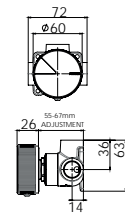

AXIA

117-7800

MEKKO

TOI

ALIA

110-0600

110-0670

NOSTALGIA