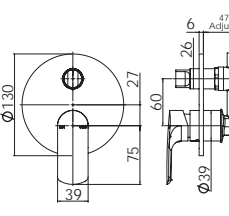

RADII

SUBI

10579000

LEXI

LEXI Q

VIVID

VIVID PIN LEVER