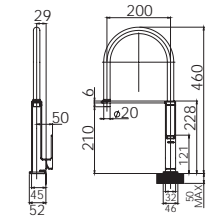

DESIGNER SINK MIXERS

AXIA cont.

ZIMI

116-7303

TEEL

MEKKO cont.

ORTHO

TOI cont.

NARA