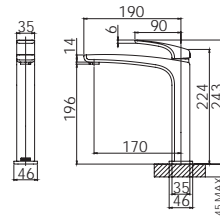

VIVID SLIMLINE PLUS

119-0600

RUSH

RU790

ARGO