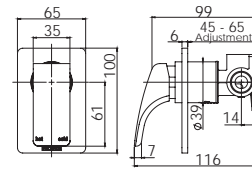

VIVID SLIMLINE PLUS

119-0600

RUSH

RU780

ARGO