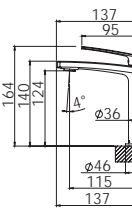

AXIA

MEKKO

TOI

115-7700

ALIA

110-0600

110-0670

NOSTALGIA