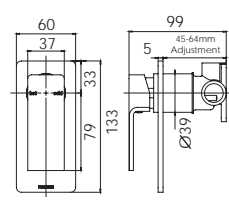

RADII

RA780

SUBI

LEXI

LEXI Q

VIVID

VIVID PIN LEVER