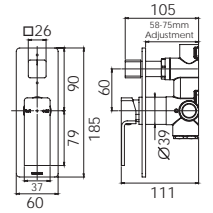

RADII

RA791

SUBI

LEXI

LEXI Q

VIVID

VIVID PIN LEVER