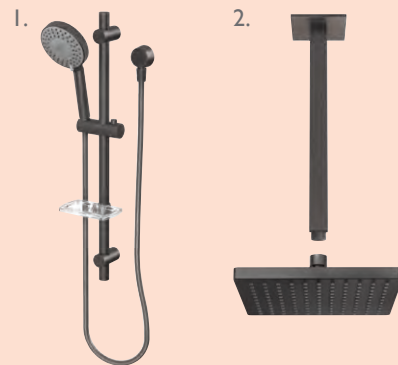

Gun Metal Accessory Collections:
1. Rarii Square 2. Rarii Round and Wastes & Traps

Gun Metal Shower Collections:
1. Vivid 2. Lexi and Vivid Slimline