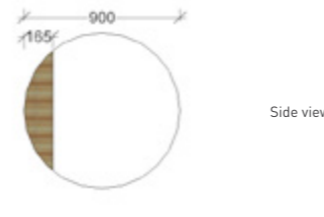

OVERLAY

OVERLAY MULTI-DOOR

Mirror Cabinets

OVERLAY BEVEL

OVERLAY SLEEK

SLEEK REFLECT

REFLECT T2

PACIFIC

MAUI

OPERA

CIRQUE

CIRQUE T2

OVERLAY GRAND

PLATINUM

JETT

COMMODORE

CORNER

*sizes are nominal & should be checked prior to installation

*PLEASE NOTE: these cabinets are pre-joined to give the appearance of one unit but supplied separately