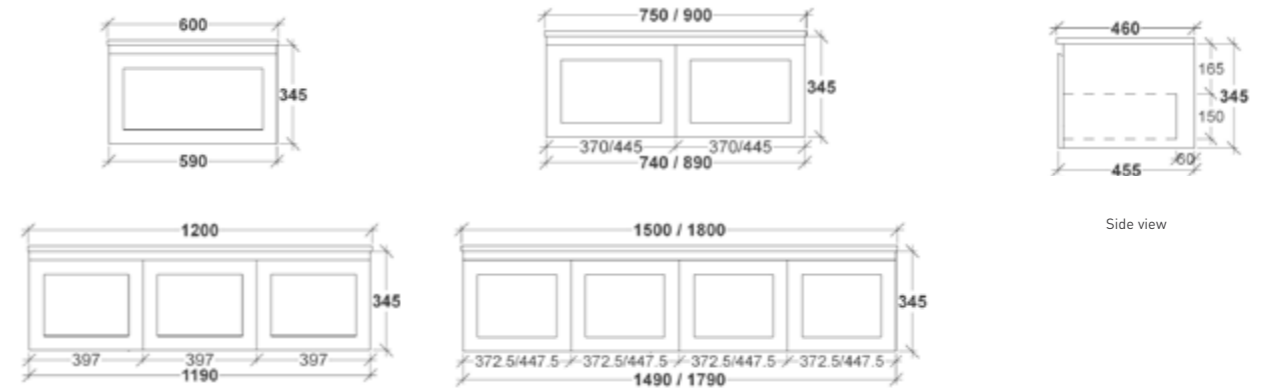

HAMILTON

IMPERIAL