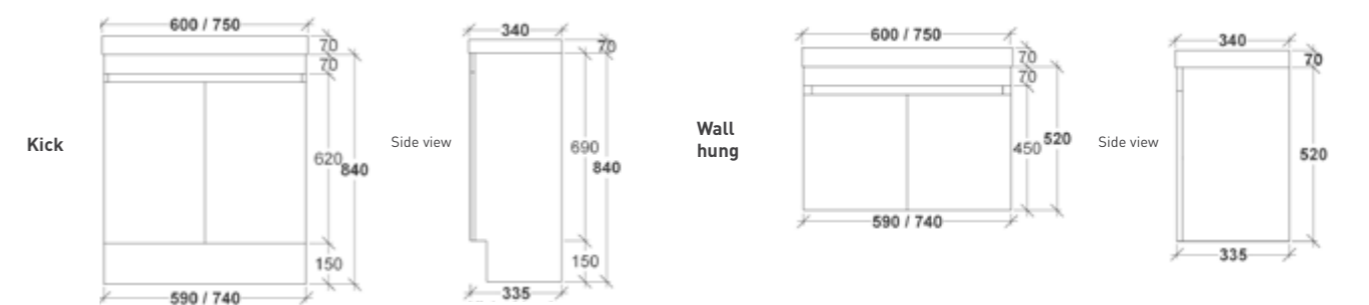

STUDIO

*sizes are nominal & should be checked prior to installation

*sizes are nominal & should be checked prior to installation

CASCADE

CUBE

ASHBY

BAXTER

MICRO ENSUITE