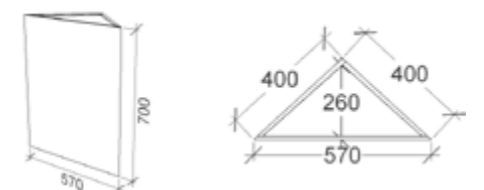

CORNER

*sizes are nominal & should be checked prior to installation

*PLEASE NOTE: these cabinets are pre-joined to give the appearance of one unit but supplied separately