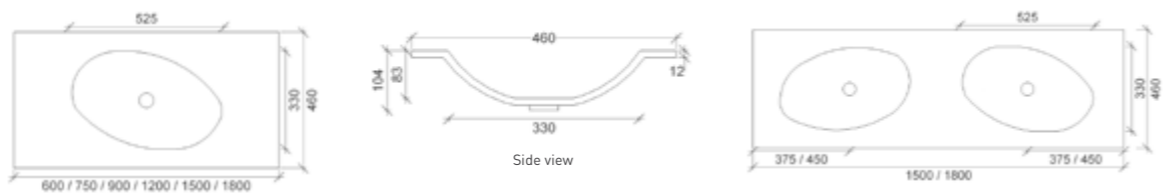

OPTIMUM

CALIBRE