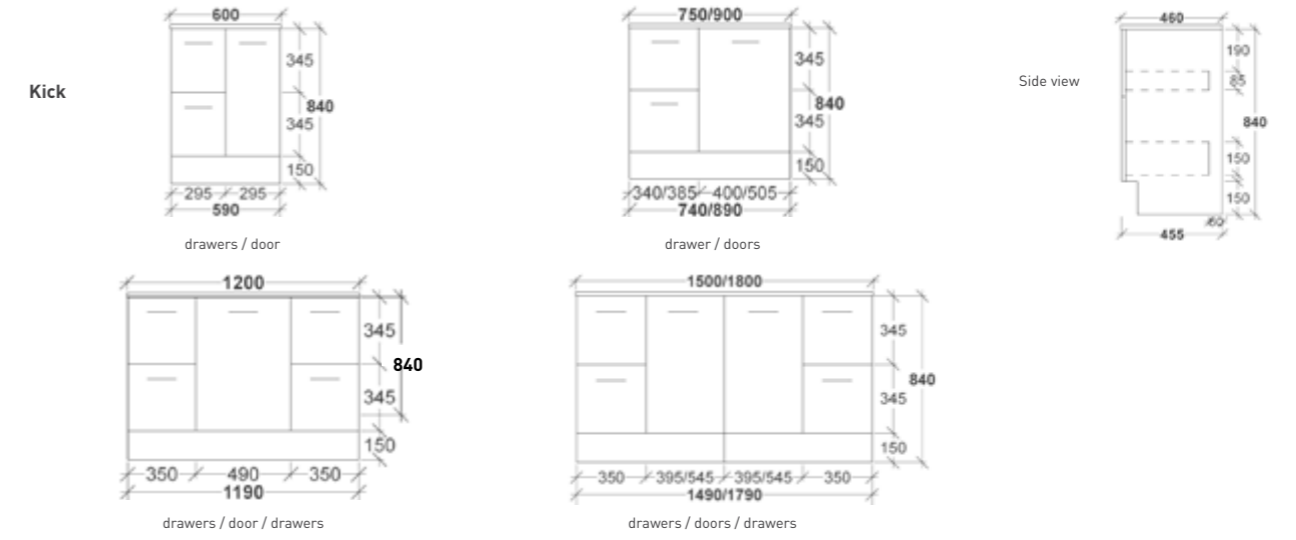

Vanities

OVATION

ALLURE