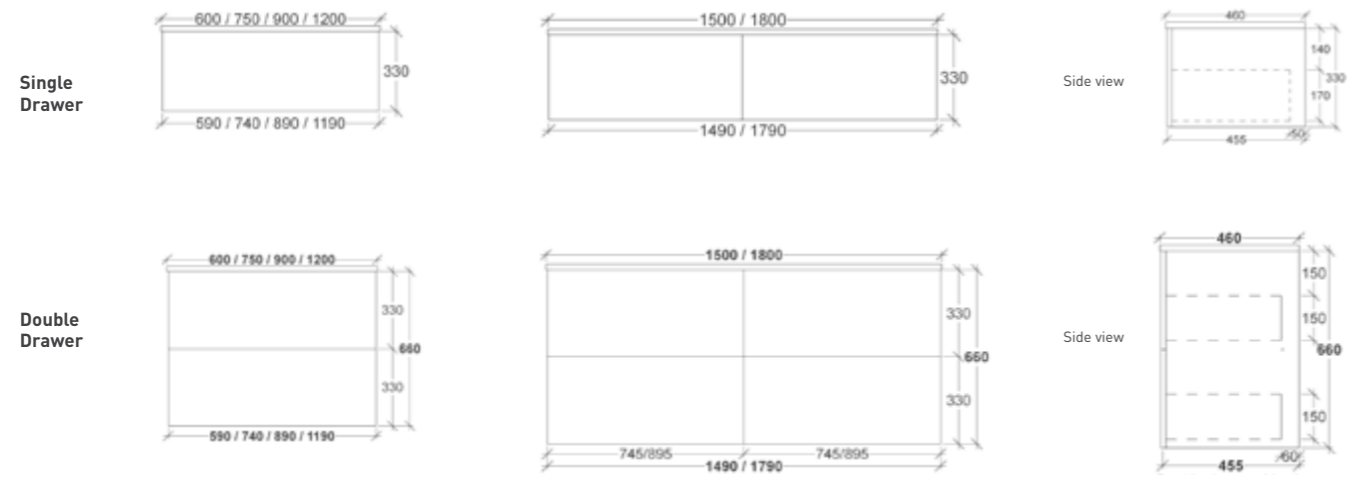

SLEEK

OPERA