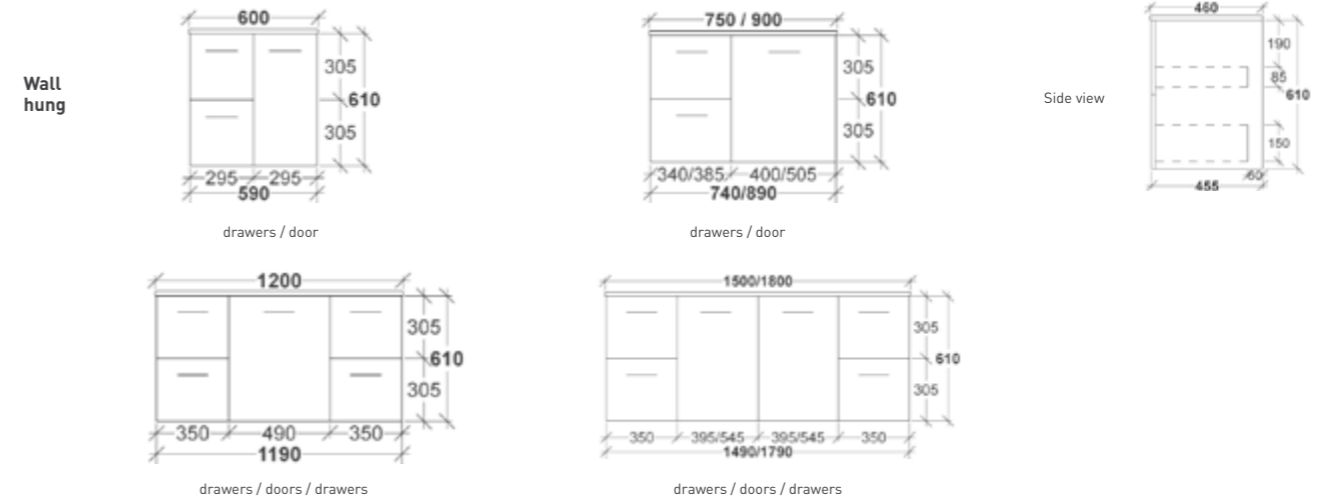

Vanities

OVATION

ALLURE