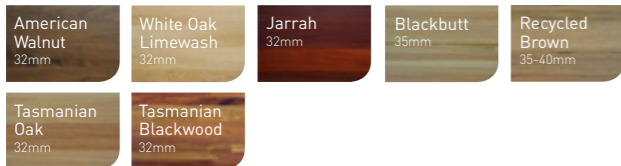

Vanity top finishes

Rifco are the leaders in timber vanity tops & cabinets & are proud to offer the largest range of colours/species

Caesarstone is the largest engineered stone manufacturer & provides exceptional beauty, strength and durability. All stone tops 20mm thick

Solid Timber

These timber are sourced from managed forests and the sustainability of the various species utilised in the manufacture of these tops has been certified.

FREESTYLE® surfaces

Freestyle® Surfaces by Laminex® are made from a hybrid polyester/ acrylic resin system. The durable mix of resins provides a strong, solid surface with a luxurious satin finish for an ultra-premium look. Our Freestyle vanity tops are 30mm

Luxecrete™ by Rifco is the latest in concrete designs for your bathroom. These hand poured vanity tops & basins are Glass Fibre Reinforced Concrete (GFRC) which is denser, stronger and lighter than traditional concrete. It has 4 layers of a specifically designed concrete countertop sealer making it highly resistant to stains & scratching. All concrete tops are 40mm.

Vanity finishes

Laminex

Solid Timber

polytec Vanity finishes

HAMILTON

IMPERIAL

NOUVEAU

*sizes are nominal & should be checked prior to installation