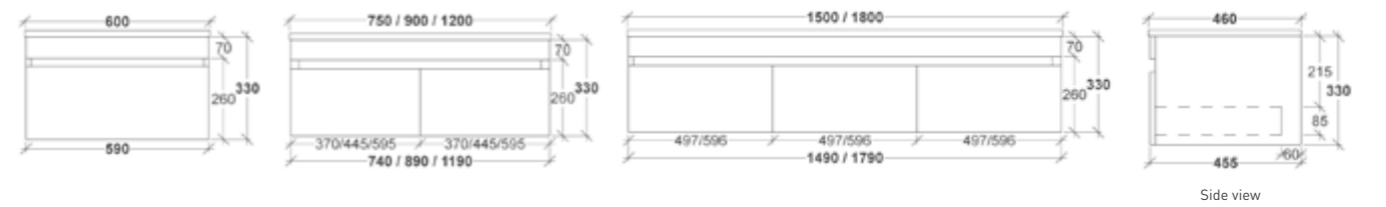

SLEEK

OPERA

GENESIS

TRINITI

Vanities

OVATION

ALLURE

STUDIO

*sizes are nominal & should be checked prior to installation

*sizes are nominal & should be checked prior to installation