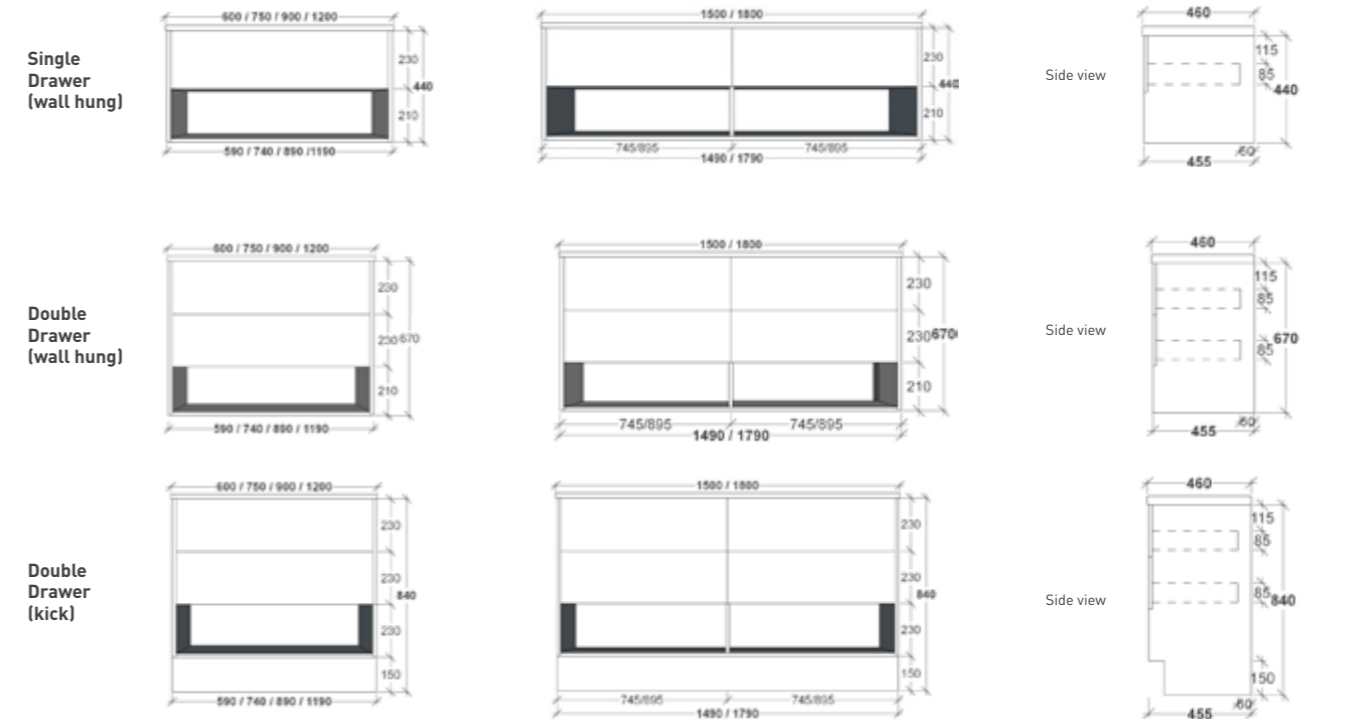

NEWPORT

PLATINUM

MONTREAL

*sizes are nominal & should be checked prior to installation

Vanities

ARIA

PORTLAND

TRANQUIL