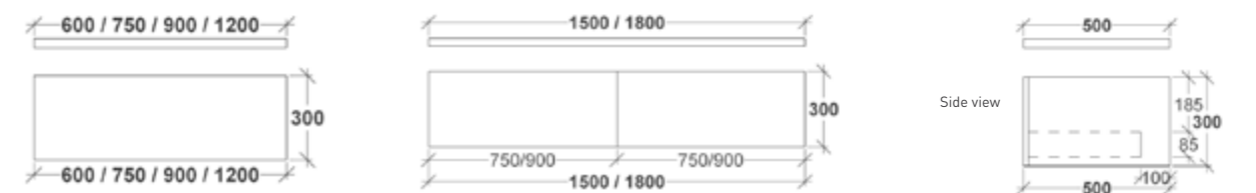

NEWPORT

PLATINUM

MONTREAL

*sizes are nominal & should be checked prior to installation

Vanities

ARIA

PORTLAND

TRANQUIL