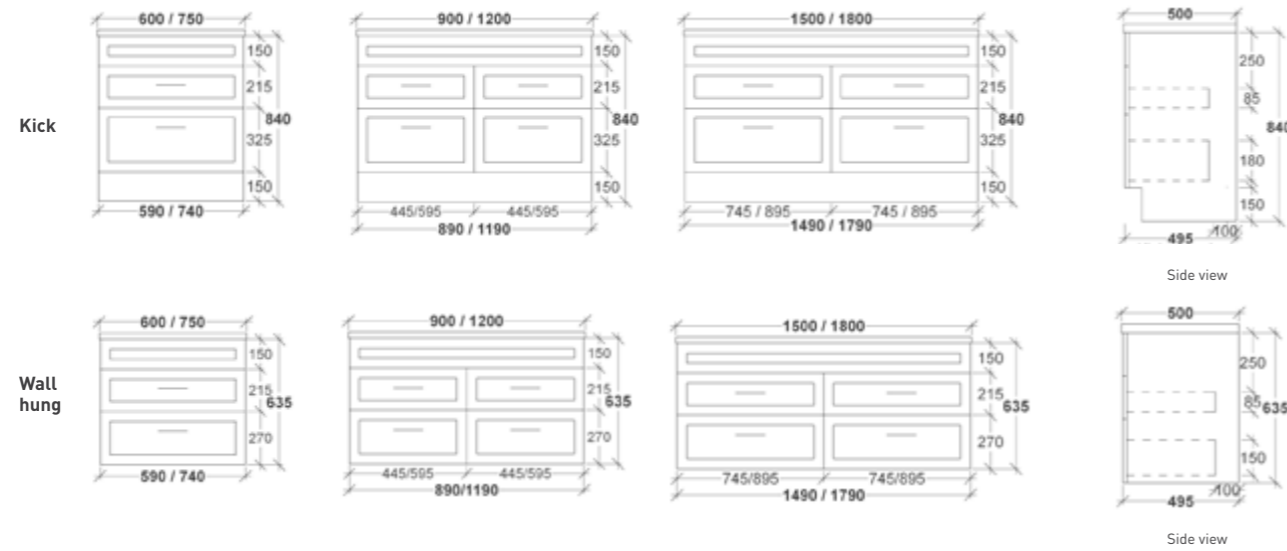

NEWPORT

PLATINUM