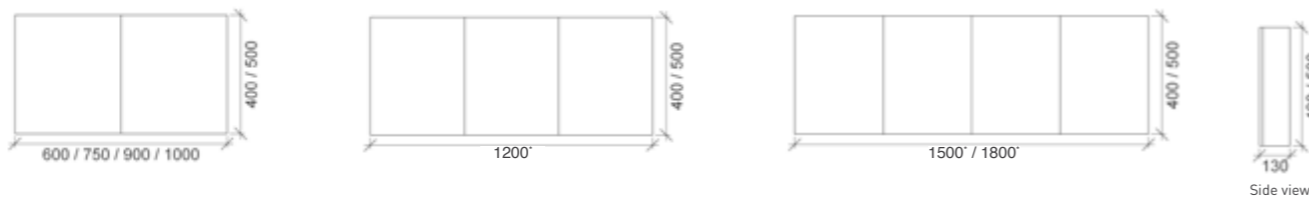

SLEEK REFLECT