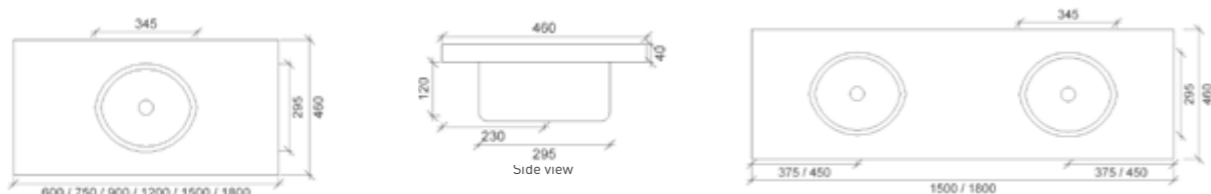

STADIUM

DELTA

OPTIMUM

CALIBRE

SOLIS

*sizes are nominal & should be checked prior to installation

Rifco product quality guarantee

All of our bathroom furniture are made in Australia & made to the highest standards.