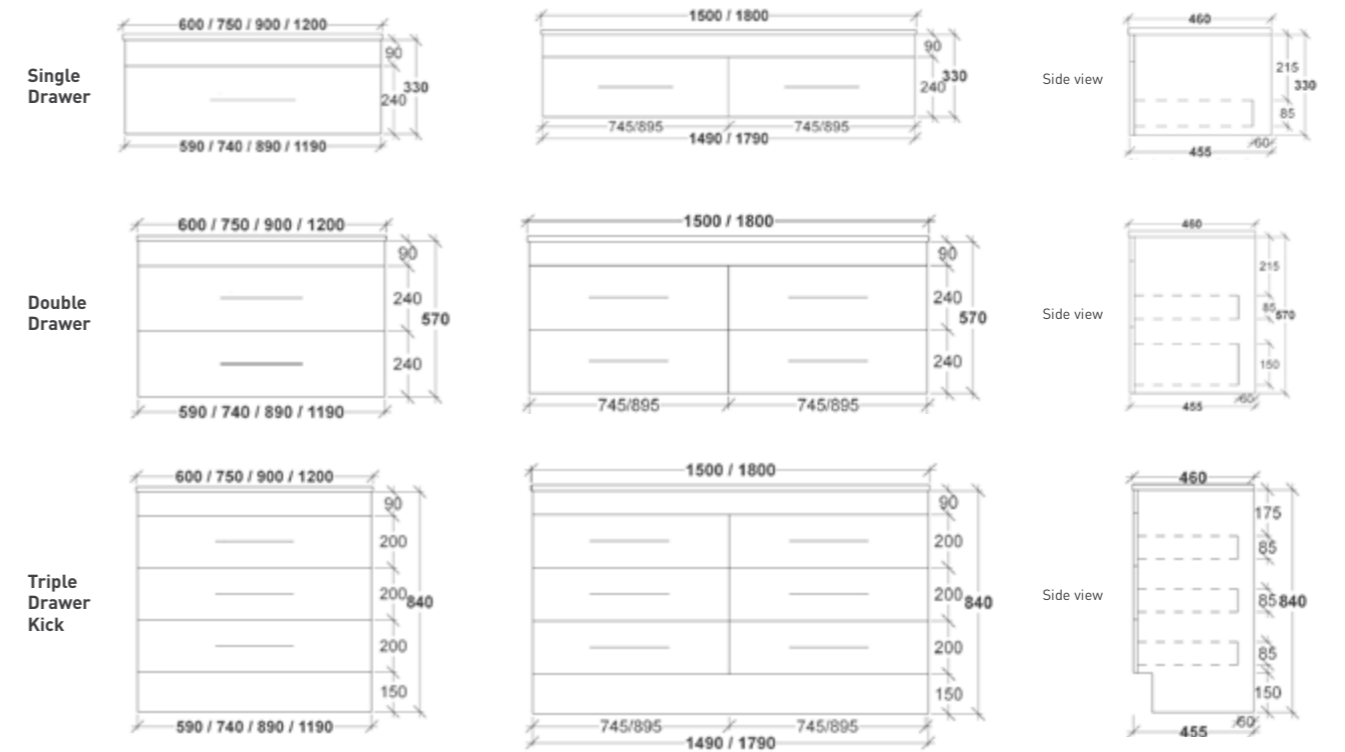

NEWPORT

PLATINUM

MONTREAL

*sizes are nominal & should be checked prior to installation

Vanities

ARIA

PORTLAND

TRANQUIL