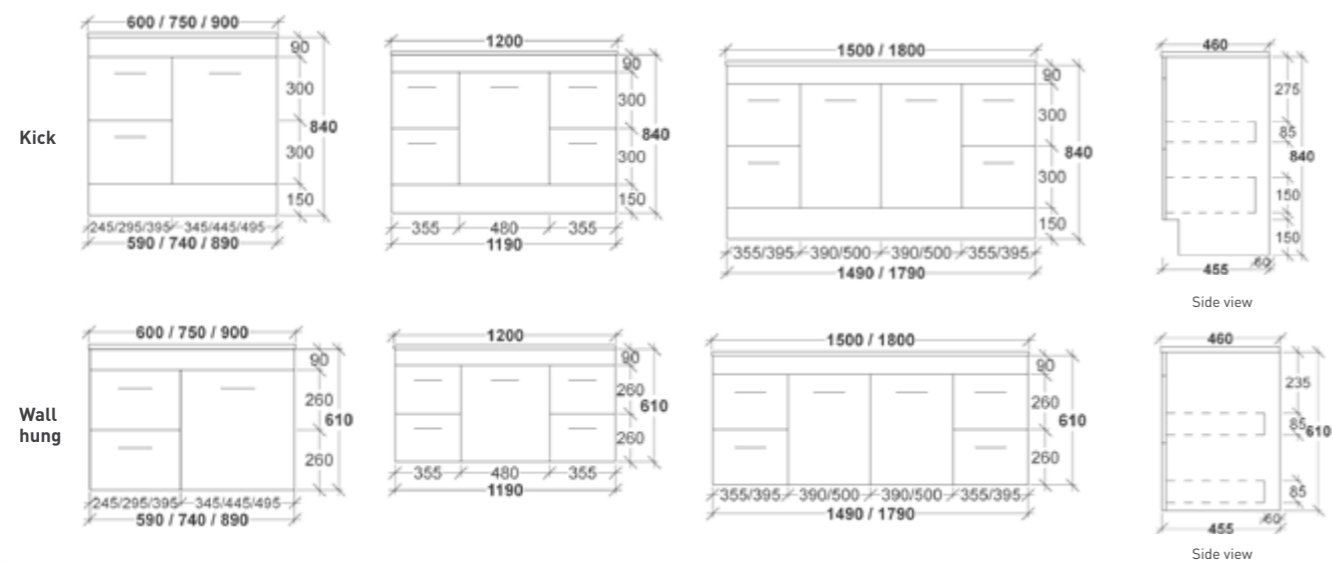

*sizes are nominal & should be checked prior to installation