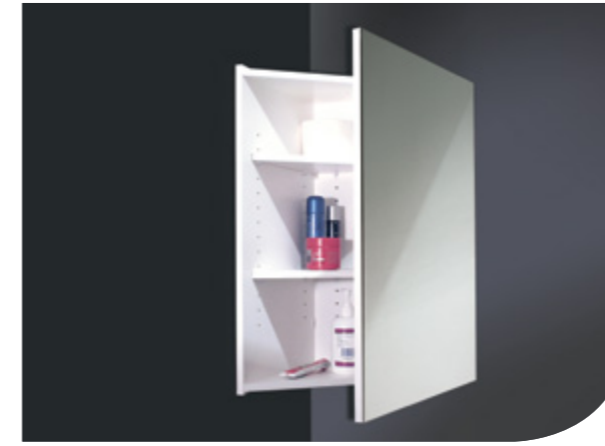

Corner Cabinet **$736**

1. **SIZE**
2. Height 700
   - Width 573
   - Depth 260 max (from middle)
   - Sides 400
3. **FEATURES**
4. → Full polished edge mirrored front
   - → White melamine sides
   - → Two fully adjustable melamine shelves
   - → Soft close
5. **EXTRAS**
6. → Internal lighting
   - → LED strip lighting
7. *Full cabinet specs on page 47*