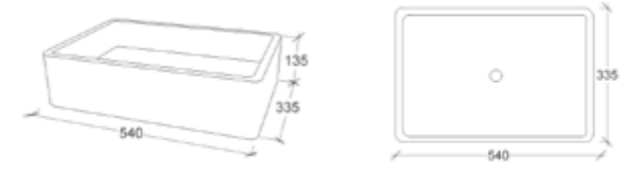

SLIDING DOOR

PROJECT

TALLBOY

LAUNDRY

ROUND MIRRORS

SQUARE MIRRORS

Mirrors

CITY MIRROR

CUBE T2 MIRROR

CUBE MIRROR

MAUI MIRROR

Basins

MODE

HAVEN

ALPINE

URBAN

VIVA

CUBA

SPHERON

EDGE

OMEGA

ORBIT

SAPPHIRE

HORIZON

ICON

Integrated Tops