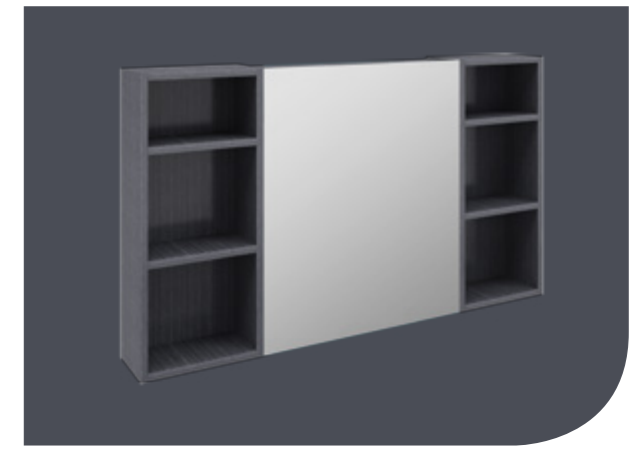

Opera Cabinet

1200w in Polytec Empire Oak finish $1266

SIZES

- Height 700
- Overall Widths 750, 900, 1200, 1500*
- Depth 130 overall

FINISH

Polyurethane or Rifco select laminate colours

FEATURES

- → Mirrored front
- → Open side shelves
- → Soft close doors
- → Wall mount or semi recess
- → Two fully adjustable toughened glass shelves

EXTRAS

- → Fully recessable option
- → Internal lighting
- → LED Strip lighting

Full cabinet specs on page 47