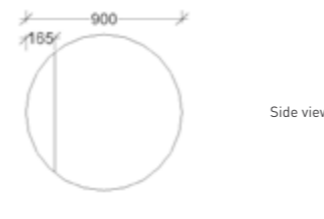

CIRQUE

CIRQUE T2