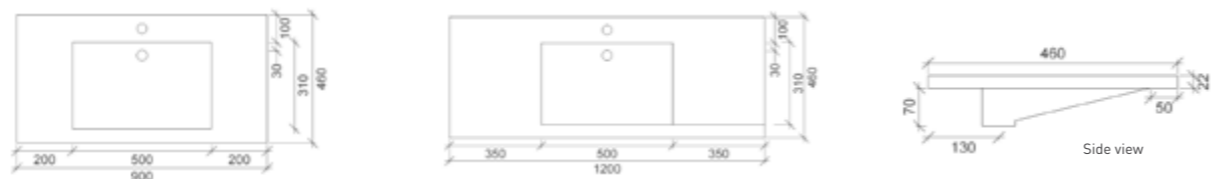

OMEGA

ORBIT

SAPPHIRE

HORIZON

ICON

Integrated Tops

MONACO GRAND ENSUITE

VOGUE