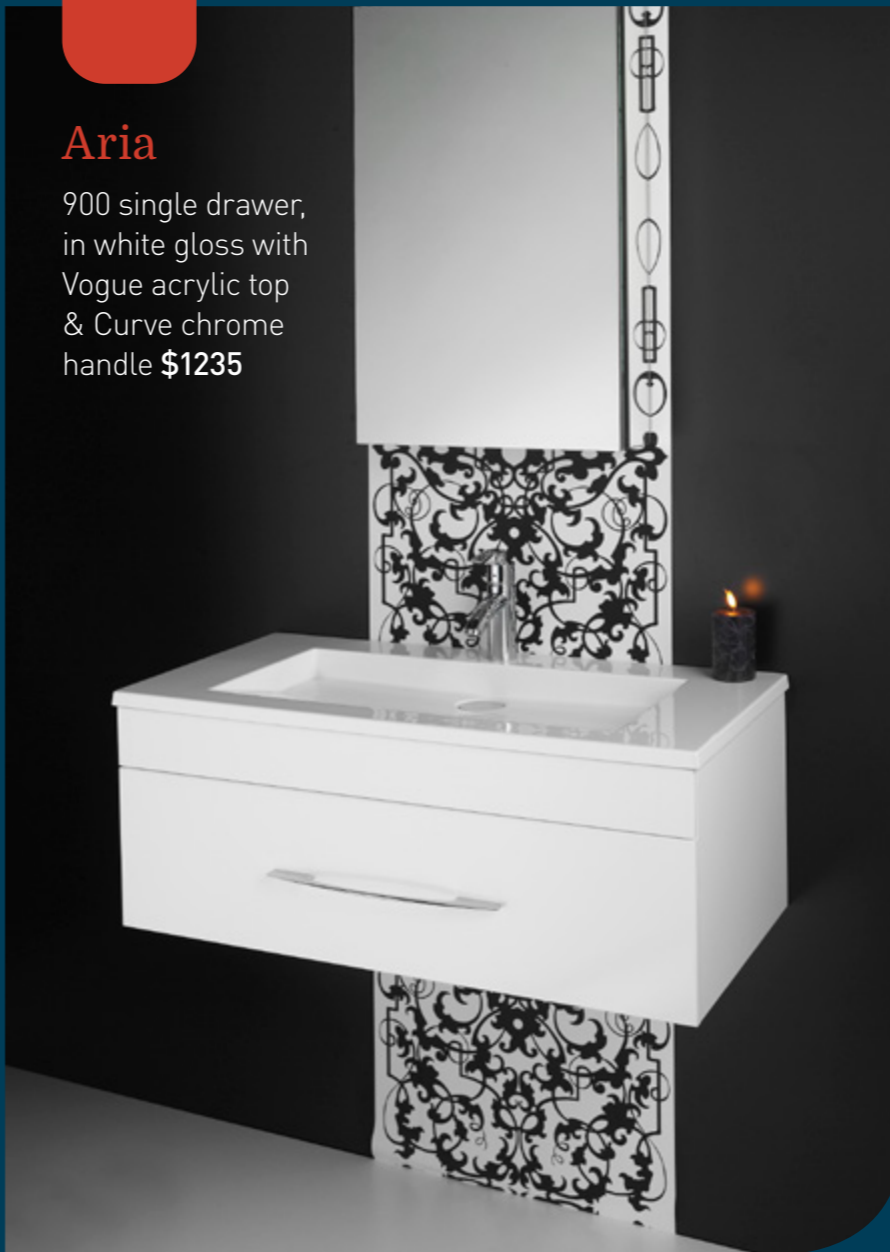

Full vanity specs on page 40

Aria

900 single drawer, in white gloss with Vogue acrylic top & Curve chrome handle **\$1235**

Montreal

1200 wall hung, in white gloss with Caesarstone® Rugged Concrete™ top & Haven basin **\$2470**