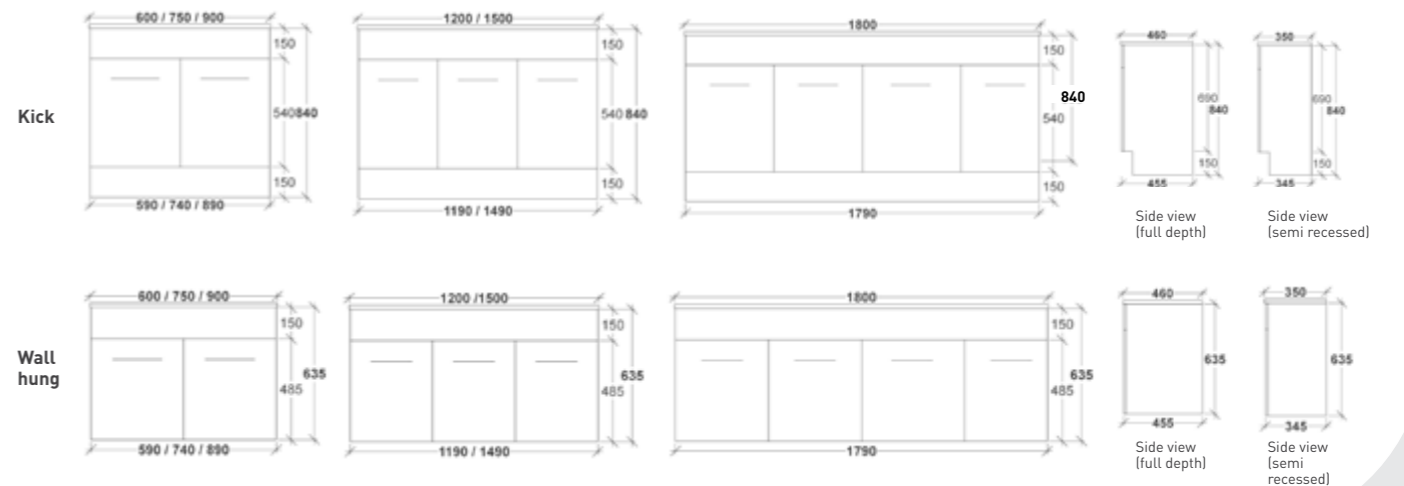

STUDIO

*sizes are nominal & should be checked prior to installation

*sizes are nominal & should be checked prior to installation