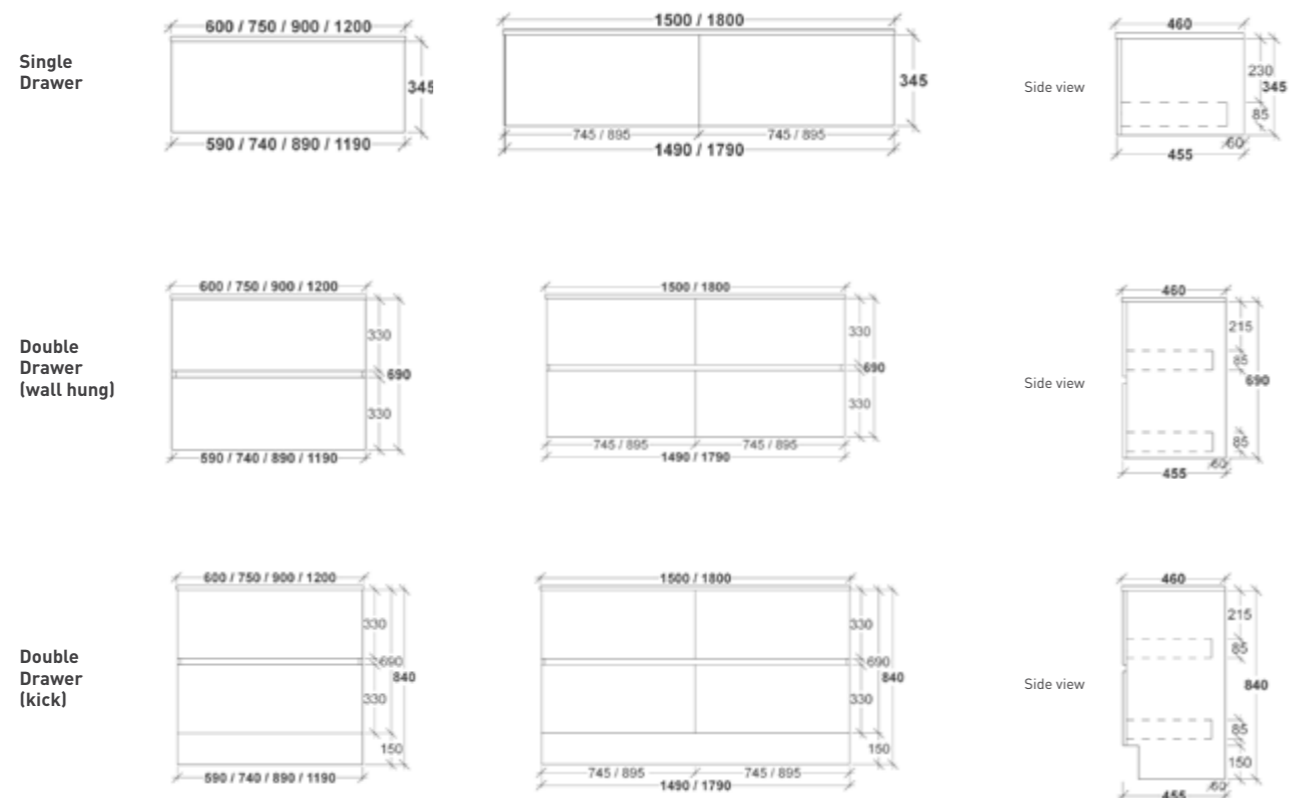

STUDIO

*sizes are nominal & should be checked prior to installation

*sizes are nominal & should be checked prior to installation

CASCADE

CUBE

ASHBY

BAXTER

MICRO ENSUITE