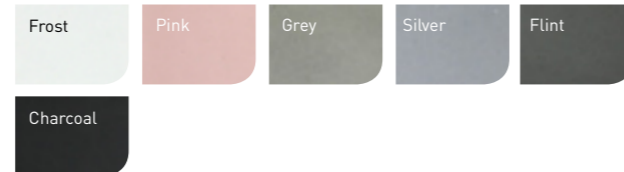

Luxecrete™ by Rifco is the latest in concrete designs for your bathroom. These hand poured vanity tops & basins are Glass Fibre Reinforced Concrete (GFRC) which is denser, stronger and lighter than traditional concrete. It has 4 layers of a specifically designed concrete countertop sealer making it highly resistant to stains & scratching. All concrete tops are 40mm.