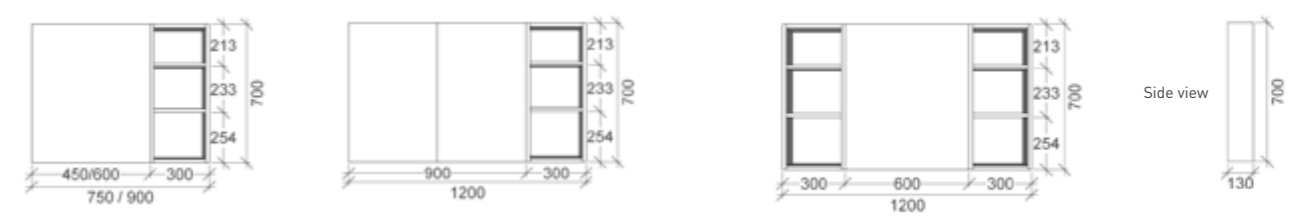

OVERLAY

OVERLAY MULTI-DOOR

Mirror Cabinets

OVERLAY BEVEL

OVERLAY SLEEK

SLEEK REFLECT

REFLECT T2

PACIFIC

MAUI

OPERA

CIRQUE

CIRQUE T2

OVERLAY GRAND

PLATINUM

JETT

COMMODORE

CORNER

*sizes are nominal & should be checked prior to installation

*PLEASE NOTE: these cabinets are pre-joined to give the appearance of one unit but supplied separately