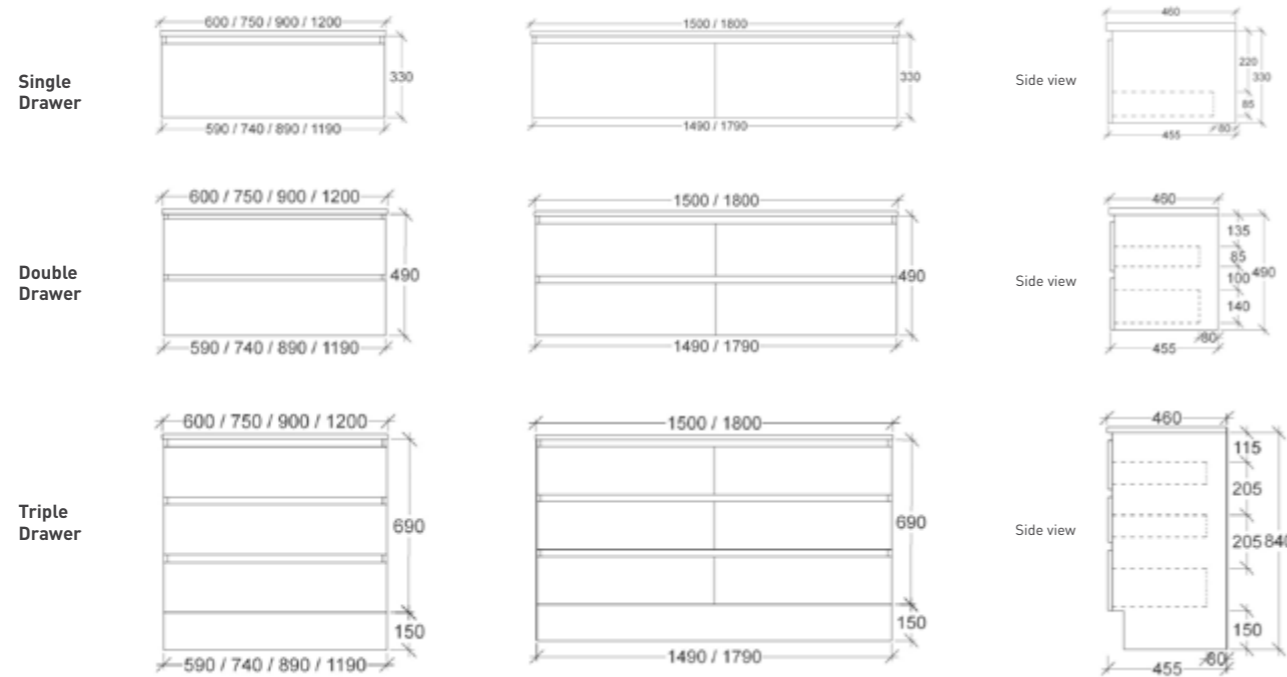

NEWPORT

PLATINUM

MONTREAL

*sizes are nominal & should be checked prior to installation

Vanities

ARIA

PORTLAND

TRANQUIL

*sizes are nominal & should be checked prior to installation