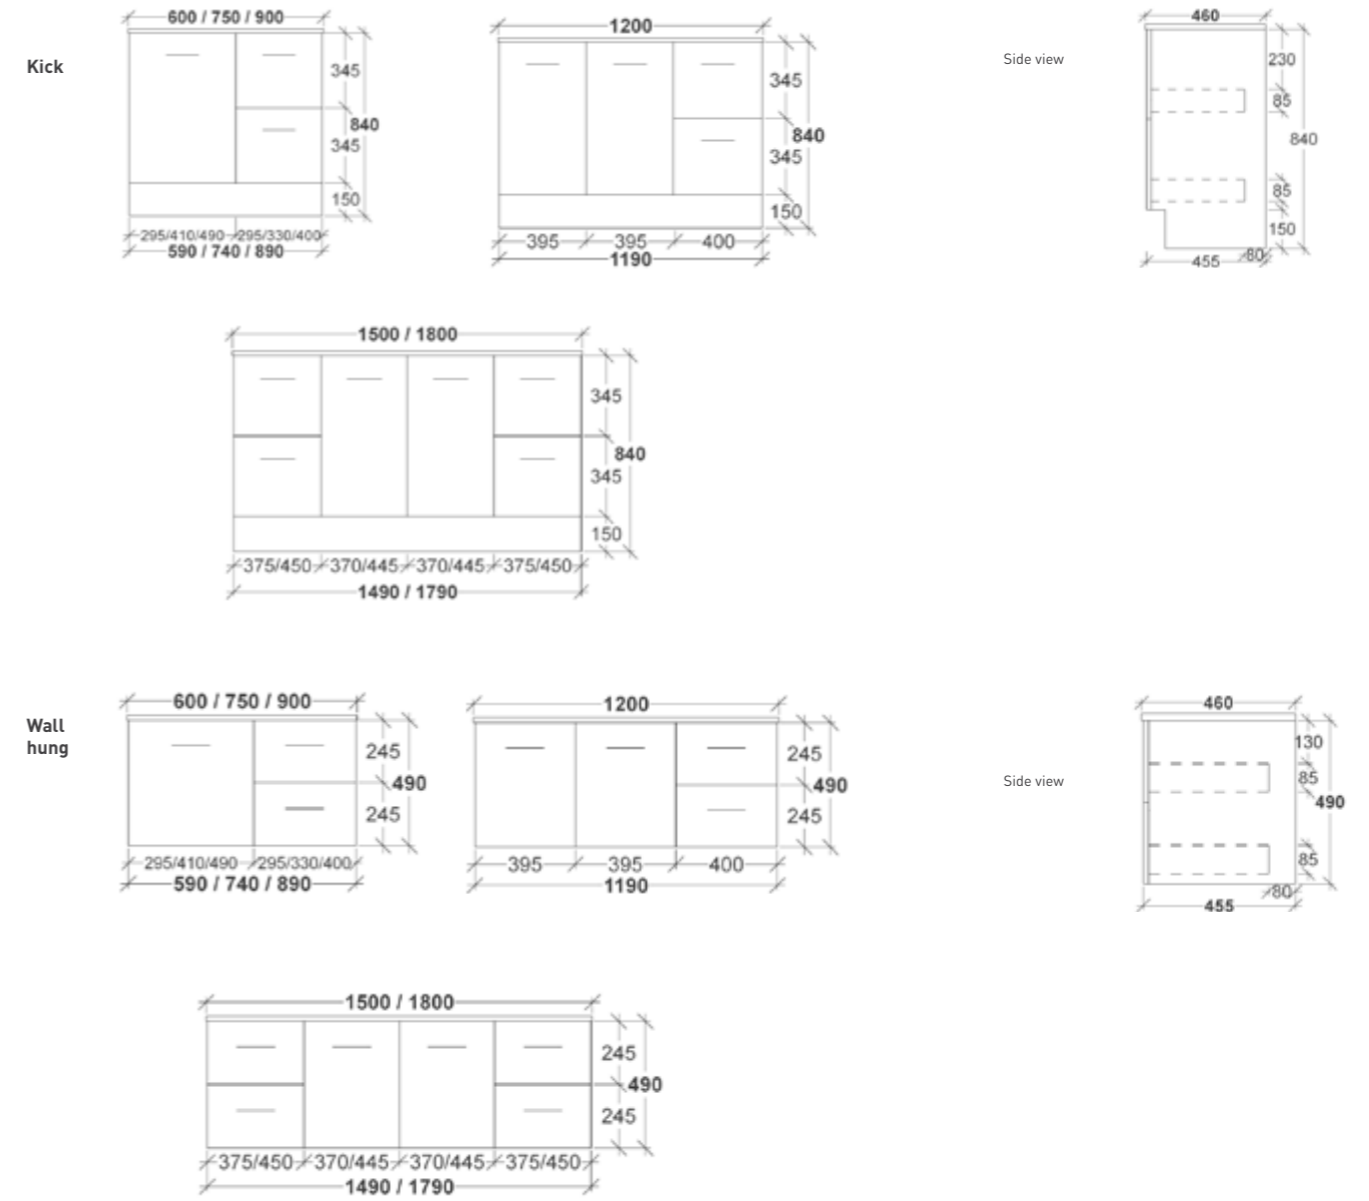

STUDIO

*sizes are nominal & should be checked prior to installation

*sizes are nominal & should be checked prior to installation

CASCADE

CUBE

ASHBY

BAXTER

MICRO ENSUITE