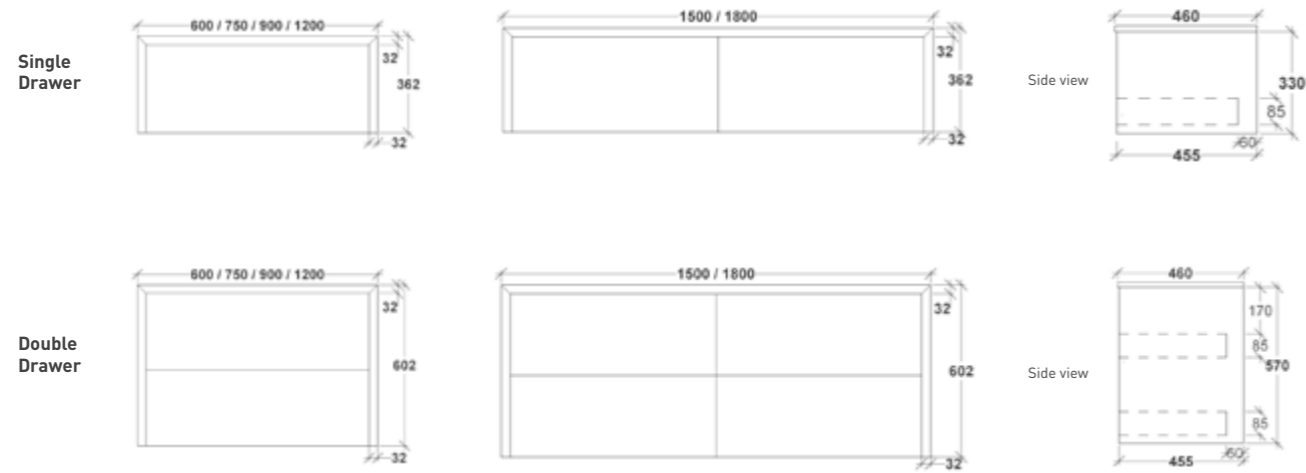

STUDIO

*sizes are nominal & should be checked prior to installation

*sizes are nominal & should be checked prior to installation

CASCADE

CUBE

ASHBY

BAXTER

MICRO ENSUITE