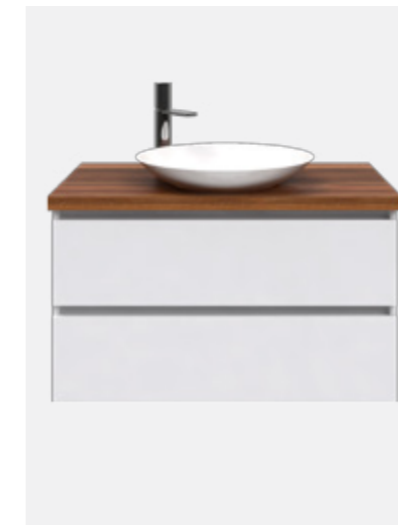

SIZES

600, 750, 900, 1200, 1500, 1800

DEPTH

460

FEATURES

- → All drawer unit
- → Available in single, double or triple drawers
- → Finger pull recess to open
- → Full extensions soft close drawers
- → Smart drawer glass dividers (top drawer only)

VANITY FINISHES

Full Polyurethane finish or Rifco selected Laminate colours

OPENING

Finger pull recess to open

STYLE

Wall hung, kick or legs

TOP OPTIONS WITH INTEGRATED BOWL

- → 12mm China top
- → 22mm Acrylic top
- → 12mm Optimum top
- → 40mm Luxcrete™ Concrete top

TOP OPTIONS WITH BASIN INCLUDED

- → Solid timber top
- → 30mm Freestyle® solid surface top
- → 20mm Caesarstone® top

BASINS

Haven, Mode, Spheron, Alpine, Viva, Cuba, *Sapphire, *Horizon

VANITY EXTRAS

- → Bounce sound system
- → LED strip lighting
- → Internal drawer lighting

Full vanity specs on page 40