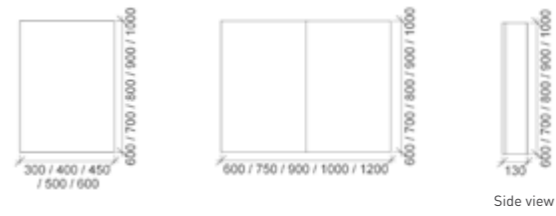

OVERLAY

OVERLAY MULTI-DOOR

Mirror Cabinets

OVERLAY BEVEL

OVERLAY SLEEK

SLEEK REFLECT

REFLECT T2

PACIFIC

MAUI

OPERA

CIRQUE

CIRQUE T2

OVERLAY GRAND

PLATINUM

JETT

COMMODORE

CORNER

*sizes are nominal & should be checked prior to installation

*PLEASE NOTE: these cabinets are pre-joined to give the appearance of one unit but supplied separately