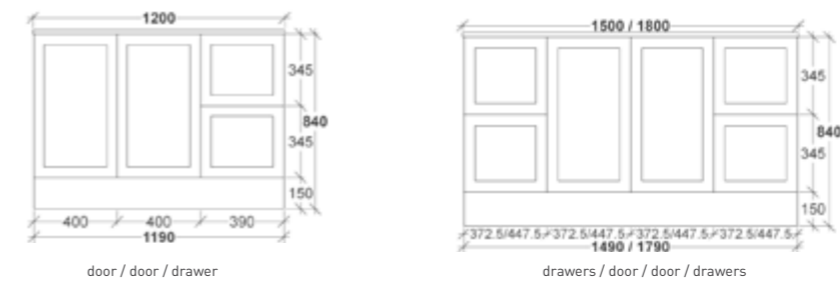

Vanity finishes

Laminex

Solid Timber

polytec Vanity finishes

HAMILTON

IMPERIAL

NOUVEAU

*sizes are nominal & should be checked prior to installation