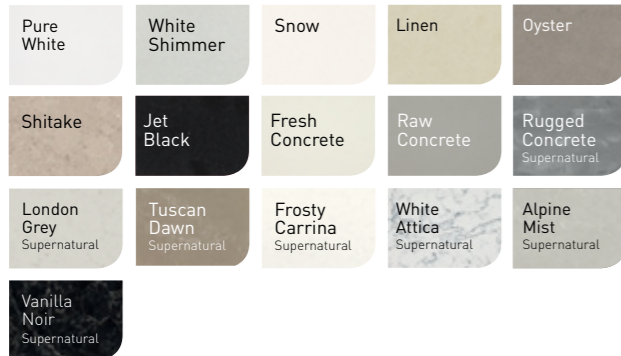

Leather strap
Black, white or midnight with contrast stitching

HANDLE OPTIONS - PROJECT RANGE

Square handle
Chrome finish

Radius handle
Chrome finish

LEG OPTIONS

Round / Square legs
Chrome or satin finish

Vanity top finishes

Rifco are the leaders in timber vanity tops & cabinets & are proud to offer the largest range of colours/species

Caesarstone is the largest engineered stone manufacturer & provides exceptional beauty, strength and durability. All stone tops 20mm thick