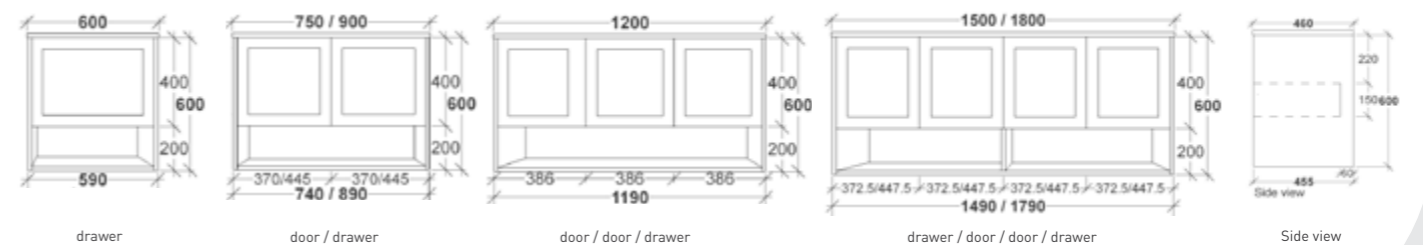

Vanity finishes

Laminex

Solid Timber

polytec Vanity finishes

HAMILTON

IMPERIAL

NOUVEAU

*sizes are nominal & should be checked prior to installation