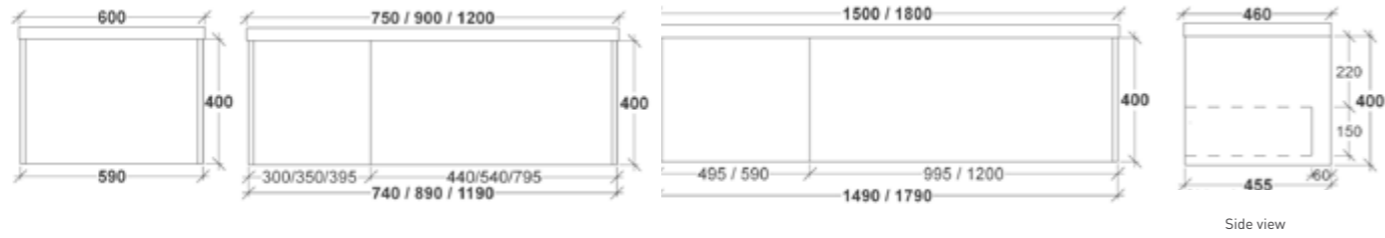

SLEEK

OPERA

GENESIS

TRINITI

Vanities

OVATION

ALLURE

STUDIO

*sizes are nominal & should be checked prior to installation

*sizes are nominal & should be checked prior to installation