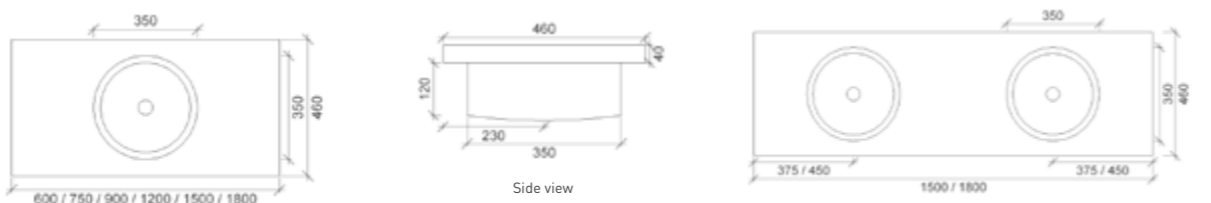

STADIUM

DELTA

OPTIMUM

CALIBRE

SOLIS

*sizes are nominal & should be checked prior to installation

Rifco product quality guarantee

All of our bathroom furniture are made in Australia & made to the highest standards.