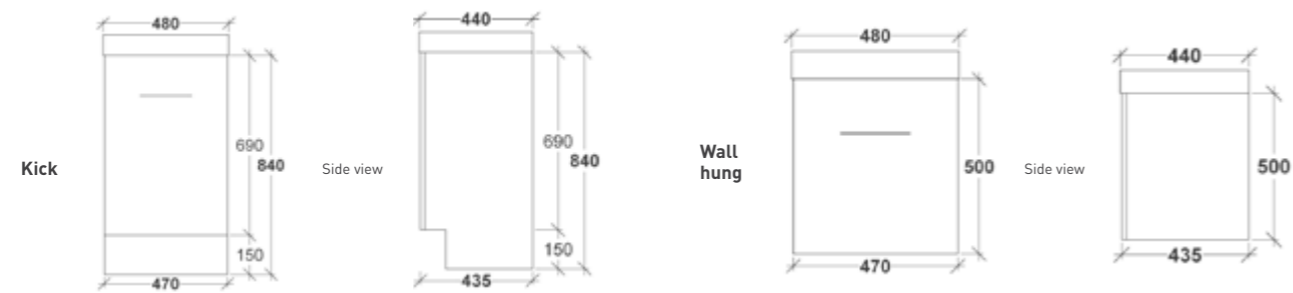

STUDIO

*sizes are nominal & should be checked prior to installation

*sizes are nominal & should be checked prior to installation

CASCADE

CUBE

ASHBY

BAXTER

MICRO ENSUITE