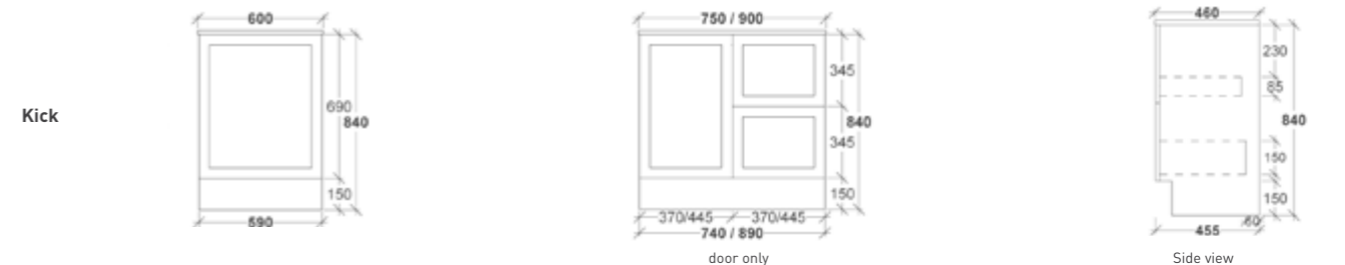

Vanity finishes

Laminex

Solid Timber

polytec Vanity finishes

HAMILTON

IMPERIAL

NOUVEAU

*sizes are nominal & should be checked prior to installation