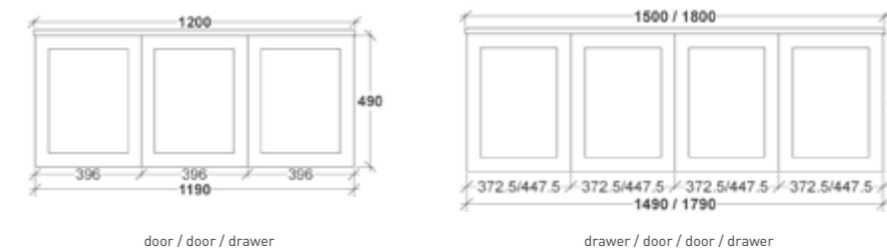

Vanity finishes

Laminex

Solid Timber

polytec Vanity finishes

HAMILTON

IMPERIAL

NOUVEAU

*sizes are nominal & should be checked prior to installation