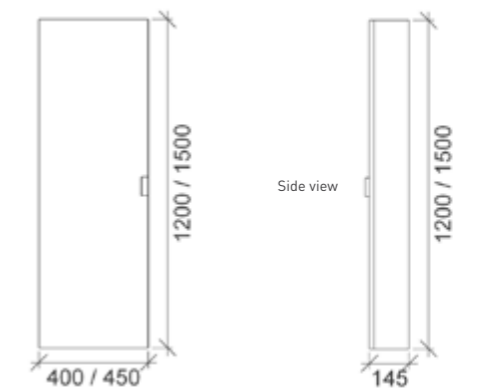

CIRQUE

CIRQUE T2

OVERLAY GRAND