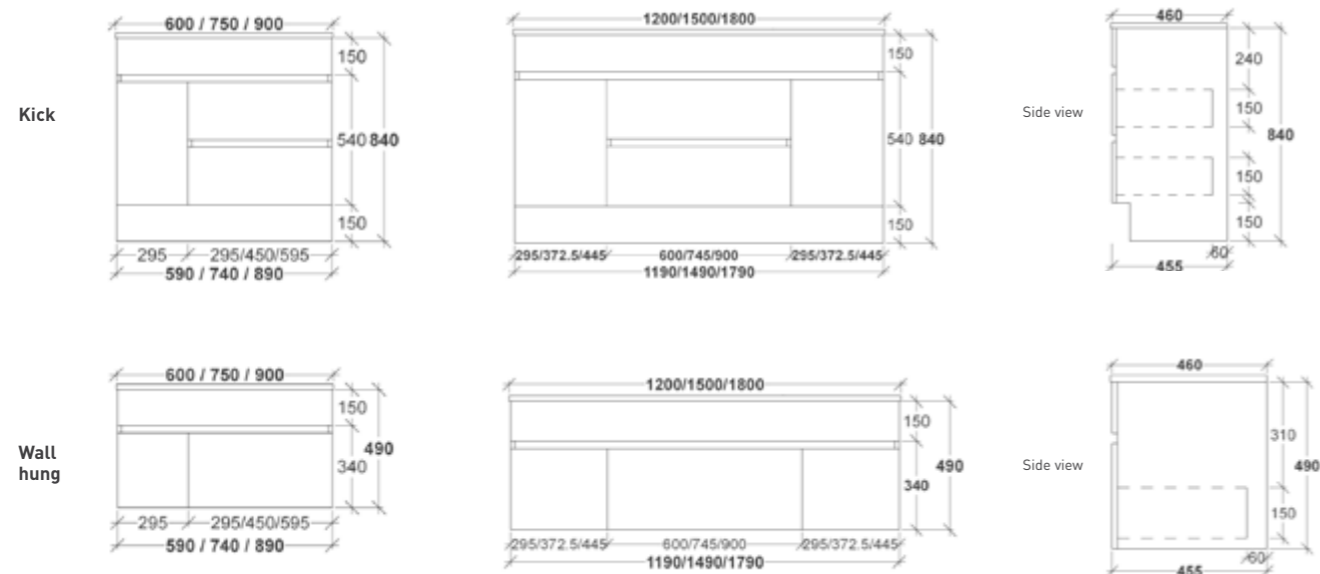

SLEEK

OPERA

GENESIS

TRINITI

Vanities

OVATION

ALLURE

STUDIO

*sizes are nominal & should be checked prior to installation

*sizes are nominal & should be checked prior to installation