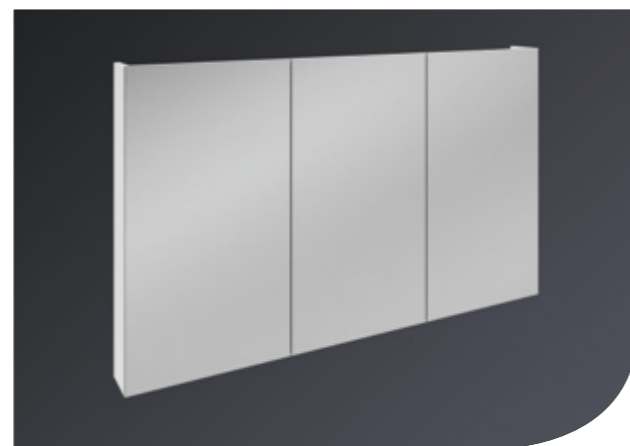

Overlay Multi-door 700h x 1200w $848

SIZES	FEATURES
Height 600, 700, 900, 800, 1000	→ Full mirrored front
Width Three Door 1200"; 1500"	→ Soft close doors
Width Four Door 1200"; 1500"; 1800"	→ Wall mount or semi recess
Depth 130 overall	→ Three fully adjustable toughened glass shelves
FINISH	EXTRAS
White melamine sides	→ Dulux® polyurethane sides
<i>Full cabinet specs on page 46</i>	→ Laminate coloured sides
	→ Fully recessable option
	→ Internal lighting
	→ Bevelled edge mirror
	→ LED Strip lighting