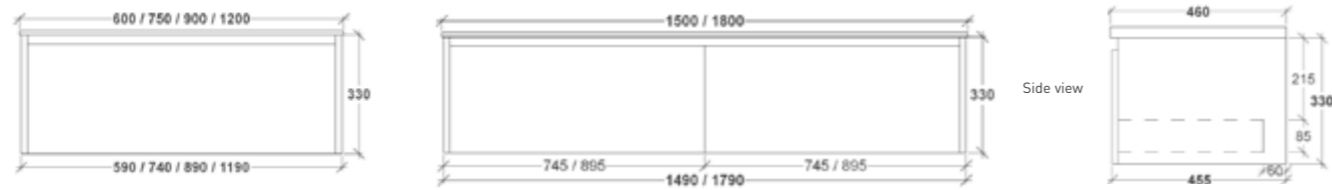

*sizes are nominal & should be checked prior to installation

SLEEK

OPERA

GENESIS

TRINITI

Vanities

OVATION

ALLURE