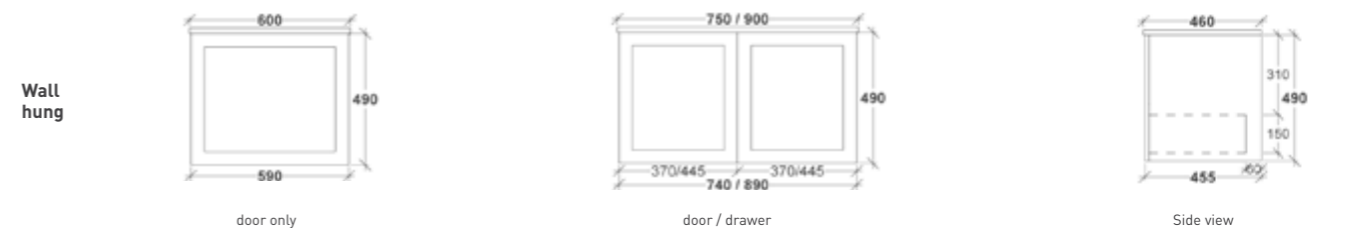

Vanity finishes

Laminex

Solid Timber

polytec Vanity finishes

HAMILTON

IMPERIAL

NOUVEAU

*sizes are nominal & should be checked prior to installation