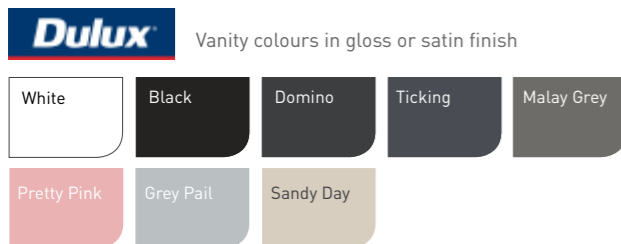

Vanity finishes

Laminex

Solid Timber

polytec Vanity finishes

HAMILTON

IMPERIAL

NOUVEAU

*sizes are nominal & should be checked prior to installation