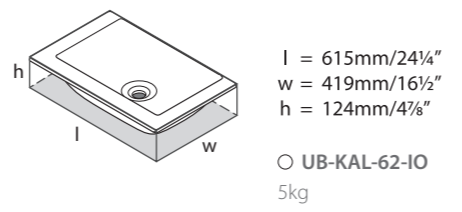

l = 560mm/22"  
w = 358mm/14 1/8"  
h = 139mm/5 1/2"  
○ UB-KAL-56-IO  
5kg

**SW**  rich in  
Volcanic  
Limestone™

**NEW** Kaldera 62 

○ UB-KAL-62-IO 

**CE**  Massachusetts Code  
cUPC listing by IAPMO

The Kaldera 62 is the largest of the Kaldera undermount basins. Rectangular in shape, it is designed to match the Kaldera built-in bath collection but naturally complements other models. Features an internal overflow. Also available in a smaller size - see Kaldera 56.