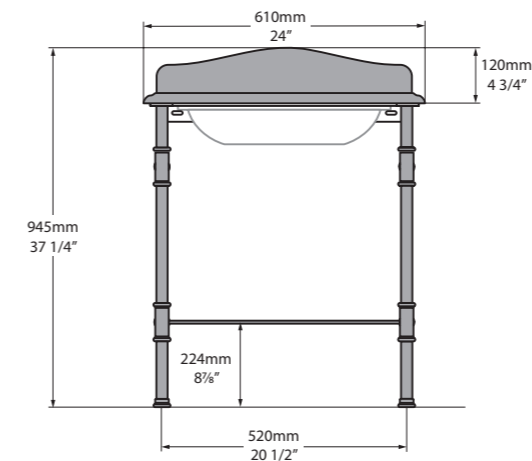

Quartz-topped washstand with an undermounted Kaali 46 basin.

- Choice of White, Black or Biscuit Quartz top;
- Removable upstand in same material finish;
- Option to order with or without tap holes;
- Two Polished Chrome legs with distinctive tee joint detailing;
- Towel rail and rack for storage;
- Wall anchors included.

MET-61-Qxx-N-PC MET-61-Qxx-1TH-PC MET-61-Qxx-3TH-PC

Front view