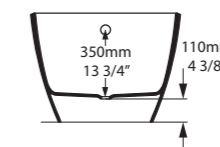

  Massachusetts Code  
cUPC listing by IAPMO

Top View

Front View

Side View

Section BB

Section AA  
Shown with K12 Waste Kit

l = 1685mm/66 3/8"  
w = 759mm/29 7/8"  
h = 550mm/21 5/8"

○ MO2-N-SW-NO  
⚡ MO2-N-xx-NO  
84kg