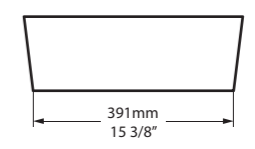

○ VB-IOS-80-NO   ▮ VB-IOS80-xx-NO

Massachusetts Code
cUPC listing by IAPMO

Top View

Side View

The ios 80 is a generous countertop basin designed to complement the ios bath. Also available in a smaller size - see ios 54. Available in six standard exterior paint finishes, or explore our spectrum of new RAL colours in gloss or matt finishes.

l = 810mm/31 7/8"
w = 432mm/17"
h = 147mm/5 3/4"
○ VB-IOS-80-NO
▮ VB-IOS80-xx-NO
12kg

rich in Volcanic Limestone™