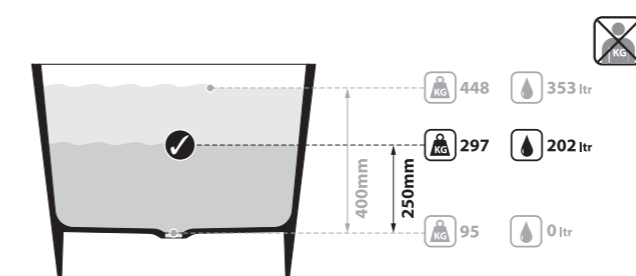

l = 1498mm/59"  
w = 799mm/31½"  
h = 600mm/23¾"

○ EDG-N-SW-NO  
■ EDG-N-xx-NO  
95kg

○ EDG-N-SW-NO     ♣ EDG-N-xx-NO 

CE  Massachusetts Code  
cUPC listing by IAPMO

Boro Hotel, Long Island City, New York, USA