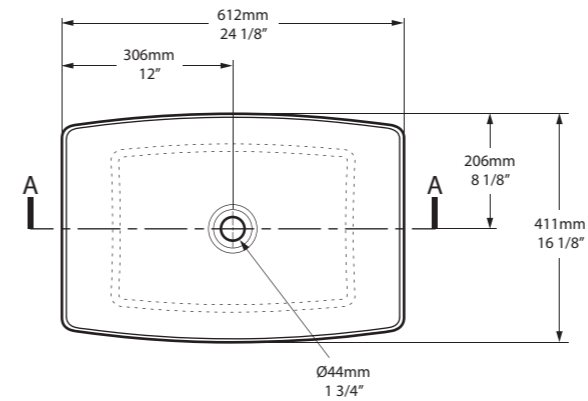

Ravello 60

○ VB-RAV-60-NO   ♣ VB-RAV60-xx-NO

CE Massachusetts Code
cUPC listing by IAPMO

Top View

The Ravello 60 basin's sculptural lines perfectly complement the Ravello bath. Available in six standard exterior paint finishes, or explore our spectrum of new RAL colours in gloss or matt finishes.

l = 612mm/24 1/8"
w = 411mm/16 1/8"
h = 117mm/4 5/8"

○ VB-RAV-60-NO
♣ VB-RAV60-xx-NO
8kg

SW rich in Volcanic Limestone™