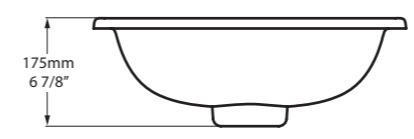

Pembroke 52

○ DU-PEM-52-IO

CE Massachusetts Code
cUPC listing by IAPMO

Front View

Elegant rimmed basin with internal overflow. Features a special rim design that allows undermount or drop-in installation into a countertop of choice. Designed by Meneghello Paoletti Associati.

l = 512mm/20 1/8"
w = 351mm/13 7/8"
h = 175mm/6 7/8"
○ DU-PEM-52-IO
5kg

SW rich in
Volcanic
Limestone