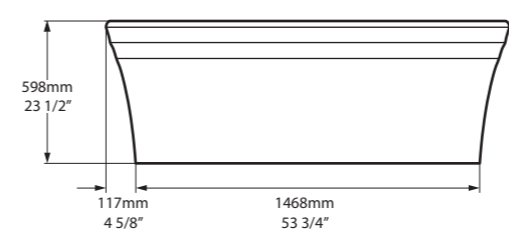

○ WAR-N-SW-NO ⚠ WAR-N-xx-NO

CE Massachusetts Code cUPC listing by IAPMO

Side View

Ipswich, Massachusetts, USA

Photography by: Eric Roth

Design by: Cummings Architects

SW rich in Volcanic Limestone AN BK GR MB MW SG