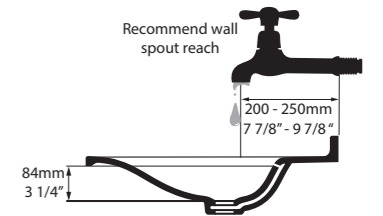

Candella 114

CAN-114-N-PC CAN-114-1TH-PC CAN-114-3TH-PC

Section AA

Tap holes can be drilled by installer
Armaturenlöcher können leicht vom Installateur gebohrt werden
Les trous de robinetterie peuvent être percés par l'installateur
Pueden ser perforados por el instalador
I fori per rubinetti possono essere perforati dall'installatore

CAN-114-N-PC

CAN-114-1TH-PC

CAN-114-3TH-PC

l = 1145mm/45 1/8"
w = 579mm/22 3/4"
h = 896mm/35 1/4"

CAN-114-N-PC
CAN-114-1TH-PC
CAN-114-3TH-PC
42.5kg

Polished Chrome washstand topped with a Mandello 114 Solo basin.

- Option to order with or without tap holes;
- Two legs with elegantly formed details;
- Towel rail and a toughened glass shelf for storage;
- Wall anchors included.