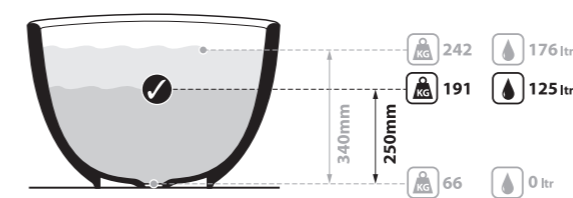

Austin, Texas, USA

Photography by: Lars Frazer

Design by: Allison Burke Interior Design

○ CAB-N-SW-NO   † CAB-N-xx-NO

Massachusetts Code
cUPC listing by IAPMO
Registered Design