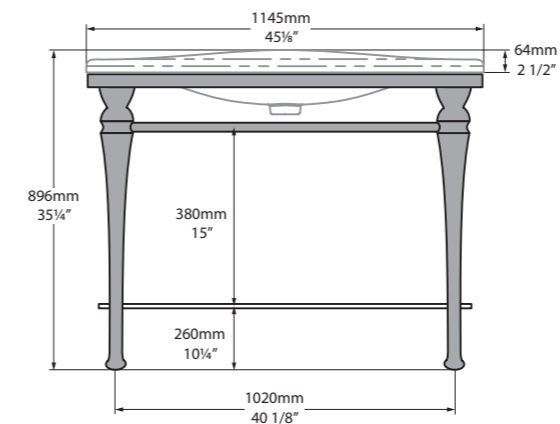

Candella 114

CAN-114-N-PC CAN-114-1TH-PC CAN-114-3TH-PC

Front view