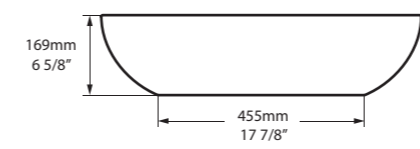

Barcelona 64

○ VB-BAR-64-NO ▮ VB-BAR64-xx-NO

Massachusetts Code
cUPC listing by IAPMO

Front View

The Barcelona 64 is a generous pebble-shaped basin; the perfect complement to the Barcelona baths. Available in six standard exterior paint finishes, or explore our spectrum of new RAL colours in gloss or matt finishes. See also Barcelona 48 and Barcelona 55.

l = 635mm/25"
w = 346mm/13 5/8"
h = 169mm/6 5/8"

○ VB-BAR-64-NO
▮ VB-BAR64-xx-NO
8kg

rich in Volcanic Limestone®