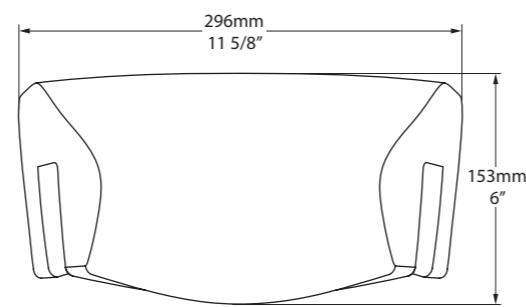

## Napoli Headrest

Dedicated headrest - Black.

HR-NAP-xx

Side View

Front View