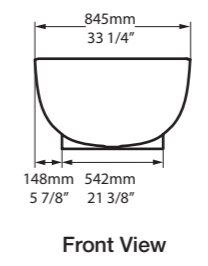

l = 1901mm/74 7/8"  
w = 870mm/34 1/4"  
h = 728mm/28 5/8"

○ MAR-N-SW-NO + MAR-B-SW  
■ MAR-N-xx-NO + MAR-B-xx  
80kg

l = 1900mm/74¾"  
w = 845mm/33¼"  
h = 503mm/19¾"

○ NAP-N-SW-NO  
■ NAP-N-xx-NO  
71kg

Related accessories

**Napoli 57**  
Page 176

**Tombolo 10**  
Page 254

○ NAP-N-SW-NO    **‡** NAP-N-xx-NO 

**CE**  Massachusetts Code  
cUPC listing by IAPMO