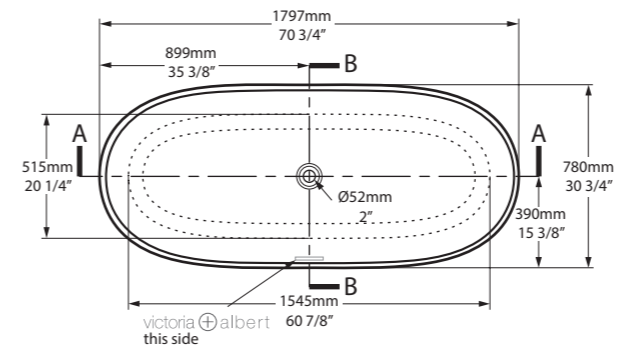

l = 1525mm/60"  
w = 761mm/30"  
h = 613mm/24½"

○ WES-N-SW-NO  
■ WES-N-xx-NO  
63kg

Related accessories

- 

**Metallo 61 Quartz**  
Page 218
- 

**Anatolia 56**  
Page 240

Brooklyn, New York, USA

Photography by: Sean Litchfield

l = 1797mm/70¾"  
 w = 780mm/30¾"  
 h = 608mm/23⅞"

○ WOR-N-SW-NO  
 ■ WOR-N-xx-NO  
 105kg

○ WOR-N-SW-NO     ⚡ WOR-N-xx-NO 

CE  Massachusetts Code  
cUPC listing by IAPMO

Top View

Front View

Section BB

Side View