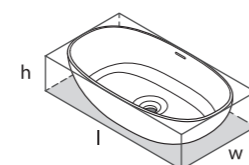

l = 480mm/18 7/8"  
w = 301mm/11 7/8"  
h = 120mm/4 3/4"

○ VB-BAR-48-NO  
⚡ VB-BAR48-xx-NO  
5kg

○ VB-BAR-55-IO    ▮ VB-BAR55-xx-IO

Top View

Side View

Front View

Section AA

The Barcelona 55 is the perfect complement to the Barcelona baths. Ideal for cloakrooms or paired in 'his and hers' settings. Features an internal overflow. Available in six standard exterior paint finishes, or explore our spectrum of new RAL colours in gloss or matt finishes. See also Barcelona 48 and Barcelona 64.