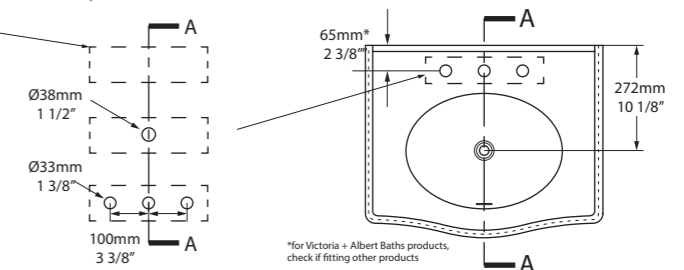

Tap holes can be drilled by installer
Armaturenlöcher können leicht vom Installateur gebohrt werden
Les trous de robinetterie peuvent être percés par l'installateur
Pueden ser perforados por el instalador
I fori per rubinetti possono essere perforati dall'installatore

MET-61-Qxx-N-PC

MET-61-Qxx-1TH-PC

MET-61-Qxx-3TH-PC