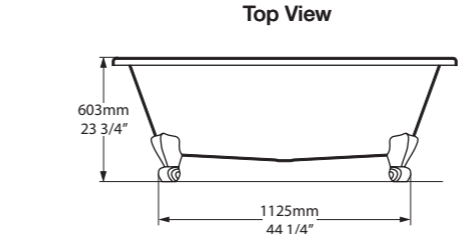

○ RIC-N-SW-NO   ♣ RIC-N-xx-NO

CE Massachusetts Code
cUPC listing by IAPMO

Tap holes can be drilled by installer
Armaturenlöcher können leicht vom Installateur gebohrt werden
Les trous de robinetterie peuvent être percés par l'installateur
I fori per rubinetti possono essere perforati dall'installatore

Section AA