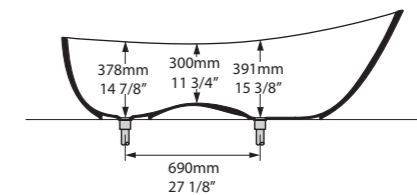

Austin, Texas, USA

Photography by: Lars Frazer

Design by: Allison Burke Interior Design

○ CAB-N-SW-NO   † CAB-N-xx-NO

Massachusetts Code
cUPC listing by IAPMO
Registered Design

Section AA