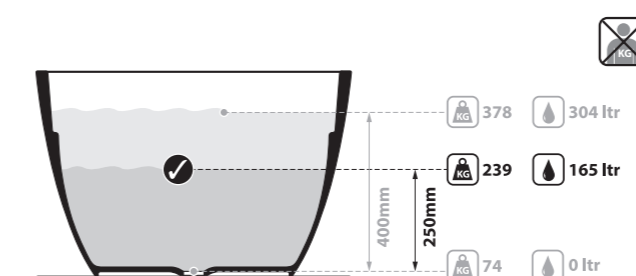

○ TER-N-SW-NO   ↓ TER-N-xx-NO

CE Massachusetts Code
cUPC listing by IAPMO