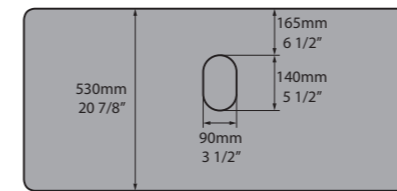

## BOS-N-112-xx BOS-1TH-112-xx

Front View

Side View

BOS-N-112-xx

BOS-1TH-112-xx

Drawer layout

l = 1119mm/44"  
w = 551mm/21 3/4"  
h = 758mm/29 7/8"

BOS-N-112-xx  
BOS-1TH-112-xx  
48.5kg