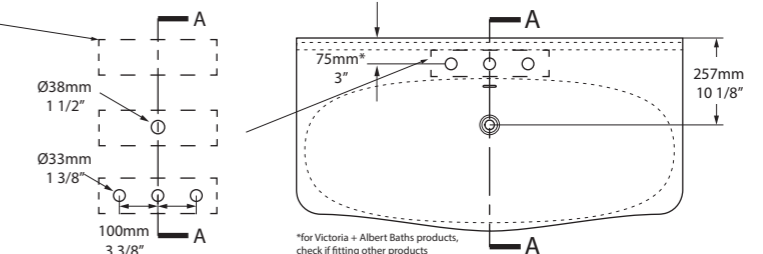

Tap holes can be drilled by installer
Armaturenlöcher können leicht vom Installateur gebohrt werden
Les trous de robinetterie peuvent être percés par l'installateur
Pueden ser perforados por el instalador
I fori per rubinetti possono essere perforati dall'installatore

CAN-114-N-PC

CAN-114-1TH-PC

CAN-114-3TH-PC