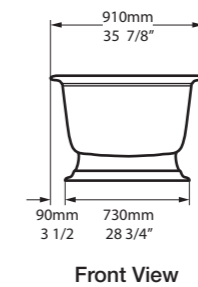

Elwick

○ RAD-N-SW-NO + ELW-B-SW ☒ ⚠ RAD-N-xx-NO + ELW-B-xx ☒

CE Massachusetts Code cUPC listing by IAPMO Registered Design