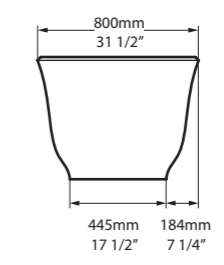

○ AMT-N-SW-NO   ♣ AMT-N-xx-NO

CE Massachusetts Code
cUPC listing by IAPMO
Registered Design

Front View

Newport Beach, California, USA

Photography by: Ryan Garvin

Design by: Beth Hoffman Design