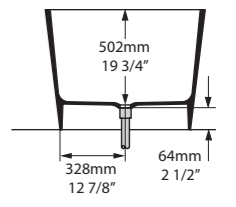

Laguna Beach, California, USA

Photography by: Chad Mellon

Design by: Tania Cassill

ios

○ IOS-N-SW-NO IOS-N-xx-NO

Massachusetts Code
cUPC listing by IAPMO

Section BB