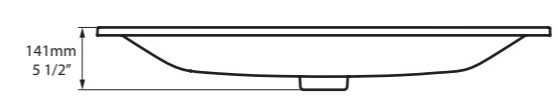

Front View

Rossendale 107

○ DU-ROS-107-IO

CE Massachusetts Code
cUPC listing by IAPMO

Drop In Cut Out
987mm x 340mm
38 7/8" x 13 3/8"

UnderMount Cut Out
933mm x 274mm
36 3/4" x 10 3/4"