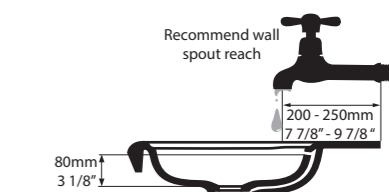

LAR-N-100-xx-IO LAR-1TH-100-xx-IO LAR-3TH-100-xx-IO

Section AA

Tap holes can be drilled by installer
Armaturenlöcher können leicht vom Installateur gebohrt werden
Les trous de robinetterie peuvent être percés par l'installateur
Pueden ser perforados por el instalador
I fori per rubinetti possono essere perforati dall'installatore

LAR-N-100-xx-IO

LAR-1TH-100-xx-IO

LAR-3TH-100-xx-IO

l = 999mm/39 3/8"
w = 479mm/18 7/8"
h = 871mm/34 1/4"

LAR-N-100-xx-IO
LAR-1TH-100-xx-IO
LAR-3TH-100-xx-IO
43.5kg

LARV-N-100-xx-IO LARV-1TH-100-xx-IO LARV-3TH-100-xx-IO

Side view

Section AA

Tap holes can be drilled by installer
Armaturenlöcher können leicht vom Installateur gebohrt werden
Les trous de robinetterie peuvent être percés par l'installateur
Pueden ser perforados por el instalador
I fori per rubinetti possono essere perforati dall'installatore

LARV-N-100-xx-IO

LARV-1TH-100-xx-IO

LARV-3TH-100-xx-IO

l = 999mm/39 3/8"
w = 479mm/18 7/8"
h = 414mm/16 1/4"

LARV-N-100-xx-IO
LARV-1TH-100-xx-IO
LARV-3TH-100-xx-IO
41.5kg