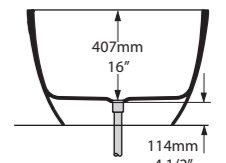

l = 1645mm/64¾"  
w = 800mm/31½"  
h = 611mm/24"

○ AMT-N-SW-NO  
■ AMT-N-xx-NO  
69kg

Related accessories

Amiata 60  
Page 156

○ AMT-N-SW-NO     ♣ AMT-N-xx-NO 

CE  Massachusetts Code  
cUPC listing by IAPMO  
Registered Design

Also see the compact Barcelona 2, or Barcelona 3, which features a void.

l = 1785mm/70¼"  
w = 854mm/33⅝"  
h = 552mm/21¾"

○ BAR-N-SW-NO  
■ BAR-N-xx-NO  
97kg

Related accessories

Barcelona 55  
Page 160

Anatolia 56  
Page 240

Section BB

l = 1698mm/66 7/8"  
w = 806mm/31 3/4"  
h = 535mm/21 1/8"

○ BA2-N-SW-NO  
▣ BA2-N-xx-NO  
87kg

Barcelona 2 follows the same design aesthetic as the popular Barcelona bath, but with more compact dimensions. The bath also features a void space underneath for waste plumbing. Complemented by the Barcelona 48, Barcelona 55 or Barcelona 64 basins (page 158-163). Available in six standard exterior paint finishes, or explore our spectrum of new RAL colours in gloss or matt finishes.