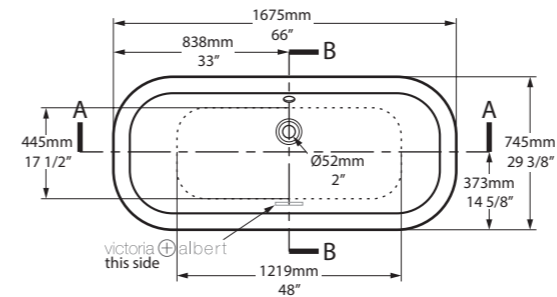

○ RIC-N-SW-NO   ♣ RIC-N-xx-NO

CE Massachusetts Code
cUPC listing by IAPMO

Tap holes can be drilled by installer
Armaturenlöcher können leicht vom Installateur gebohrt werden
Les trous de robinetterie peuvent être percés par l'installateur
I fori per rubinetti possono essere perforati dall'installatore

Section AA