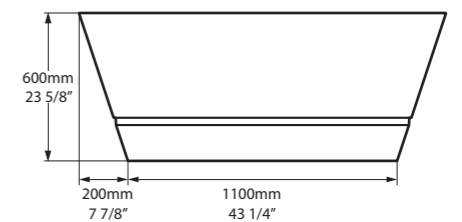

○ TAI-N-SW-NO   ⚙️ TAI-N-xx-NO

Massachusetts Code cUPC listing by IAPMO

Front View

SW rich in Volcanic Limestone AN BK GR MB MW SG