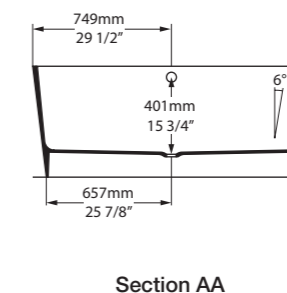

l = 1498mm/59"  
w = 799mm/31½"  
h = 600mm/23¾"

○ EDG-N-SW-NO  
■ EDG-N-xx-NO  
95kg

○ EDG-N-SW-NO     ♣ EDG-N-xx-NO 

CE  Massachusetts Code  
cUPC listing by IAPMO

Boro Hotel, Long Island City, New York, USA