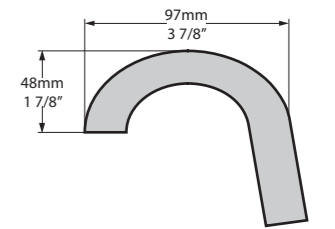

○ MAR-N-SW-NO + MAR-B-SW ⚠ MAR-N-xx-NO + MAR-B-xx

CE Massachusetts Code cUPC listing by IAPMO

Rim Detail

Brighton, Australia

Photography by: Tom Blachford

Design by: Technē Architecture + Interior Design