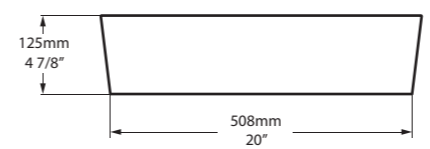

○ VB-IOS-54-NO ⚡ VB-IOS54-xx-NO

CE Massachusetts Code cUPC listing by IAPMO

Top View

Front View

The ios 54 is a rimless countertop basin designed to complement the ios bath. Also available in a larger size - see ios 80. Available in six standard exterior paint finishes, or explore our spectrum of new RAL colours in gloss or matt finishes.

l = 540mm/21 1/4"
w = 362mm/14 1/4"
h = 125mm/4 7/8"

○ VB-IOS-54-NO
⚡ VB-IOS54-xx-NO
7kg

SW rich in Volcanic Limestone AN BK GR MB MW SG