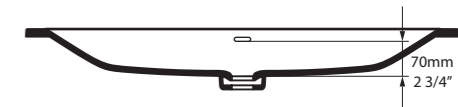

Side View

Drop In Cut Out

833mm x 340mm
32 3/4" x 13 3/8"

UnderMount Cut Out

779mm x 274mm
30 5/8" x 10 3/4"

Front View

Section AA