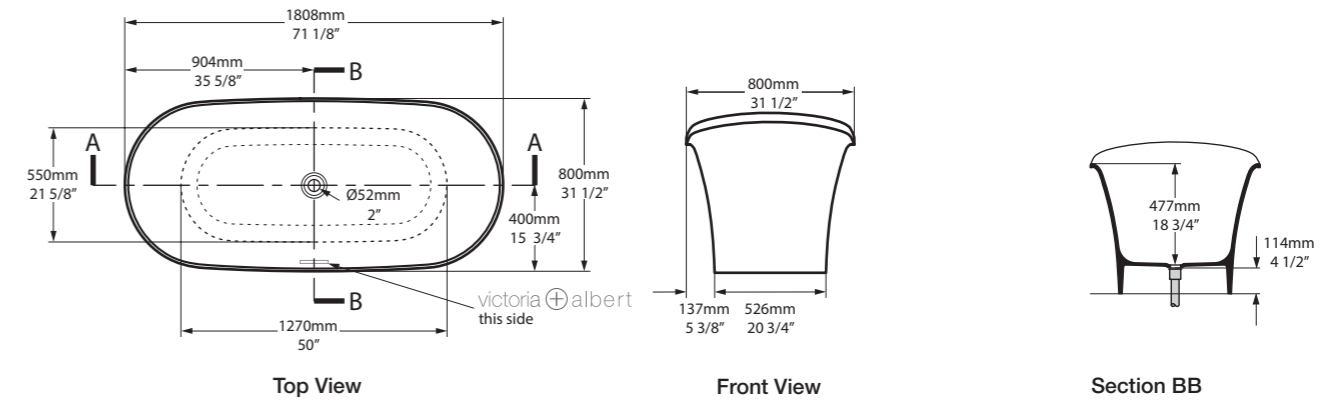

○ TOU-N-SW-NO ↓ TOU-N-xx-NO

CE Massachusetts Code cUPC listing by IAPMO