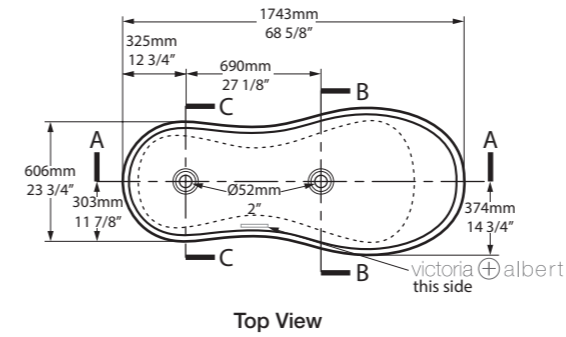

○ CAB-N-SW-NO   † CAB-N-xx-NO

Massachusetts Code
cUPC listing by IAPMO
Registered Design

Side View