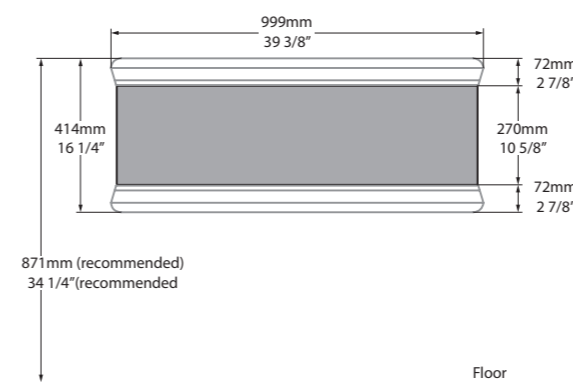

l = 999mm/39 3/8"
w = 479mm/18 7/8"
h = 871mm/34 1/4"

LAR-N-100-xx-IO
LAR-1TH-100-xx-IO
LAR-3TH-100-xx-IO
43.5kg

LARV-N-100-xx-IO LARV-1TH-100-xx-IO LARV-3TH-100-xx-IO

Front view

Side view

Section AA

Tap holes can be drilled by installer
Armaturenlöcher können leicht vom Installateur gebohrt werden
Les trous de robinetterie peuvent être percés par l'installateur
Pueden ser perforados por el instalador
I fori per rubinetti possono essere perforati dall'installatore

LARV-N-100-xx-IO

LARV-1TH-100-xx-IO

LARV-3TH-100-xx-IO