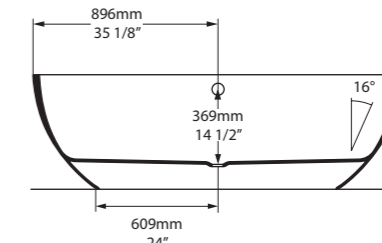

l = 1645mm/64¾"  
w = 800mm/31½"  
h = 611mm/24"

○ AMT-N-SW-NO  
■ AMT-N-xx-NO  
69kg

Related accessories

Amiata 60  
Page 156

○ AMT-N-SW-NO     ♣ AMT-N-xx-NO 

CE  Massachusetts Code  
cUPC listing by IAPMO  
Registered Design

Section BB

l = 1698mm/66 7/8"  
w = 806mm/31 3/4"  
h = 535mm/21 1/8"

○ BA2-N-SW-NO  
▣ BA2-N-xx-NO  
87kg

Barcelona 2 follows the same design aesthetic as the popular Barcelona bath, but with more compact dimensions. The bath also features a void space underneath for waste plumbing. Complemented by the Barcelona 48, Barcelona 55 or Barcelona 64 basins (page 158-163). Available in six standard exterior paint finishes, or explore our spectrum of new RAL colours in gloss or matt finishes.

Also see two larger formats; Barcelona, or Barcelona 3, which features a void.

○ BA3-N-SW-NO     ♣ BA3-N-xx-NO 

  Massachusetts Code  
cUPC listing by IAPMO

Top View

Front View

Side View

Section AA

Section BB