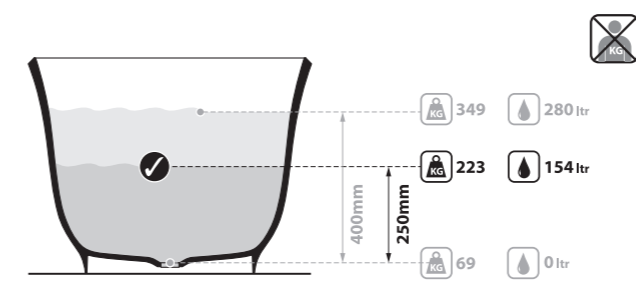

○ AMT-N-SW-NO   ♣ AMT-N-xx-NO

CE Massachusetts Code
cUPC listing by IAPMO
Registered Design

Newport Beach, California, USA

Photography by: Ryan Garvin

Design by: Beth Hoffman Design