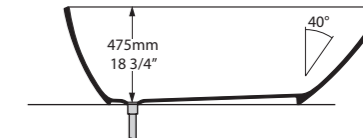

Cotswolds, United Kingdom

Photography by: Paul Craig

Design by: Pippa Paton Design

○ MOZ-N-SW-NO ⚠ MOZ-N-xx-NO

CE Massachusetts Code
cUPC listing by IAPMO

Section AA