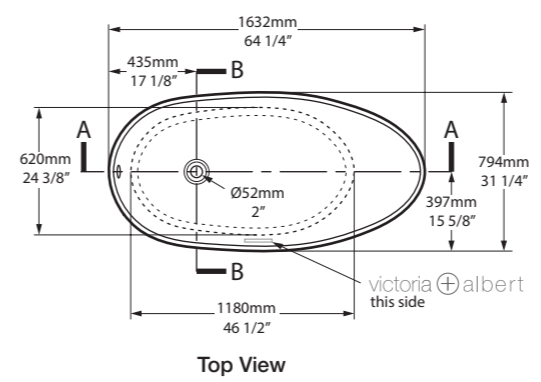

l = 1632mm/64¼"  
 w = 794mm/31¼"  
 h = 859mm/33⅞"

- AML-N-SW-NO
  - ⚙ AML-N-xx-NO
- 70kg

Related accessories

Amalfi 55  
 Page 154

○ AML-N-SW-NO     ↓ AML-N-xx-NO 

CE  Massachusetts Code  
cUPC listing by IAPMO

l = 1645mm/64¾"  
w = 800mm/31½"  
h = 611mm/24"

○ AMT-N-SW-NO  
■ AMT-N-xx-NO  
69kg

Related accessories

Amiata 60  
Page 156

○ AMT-N-SW-NO     ♣ AMT-N-xx-NO 

CE  Massachusetts Code  
cUPC listing by IAPMO  
Registered Design