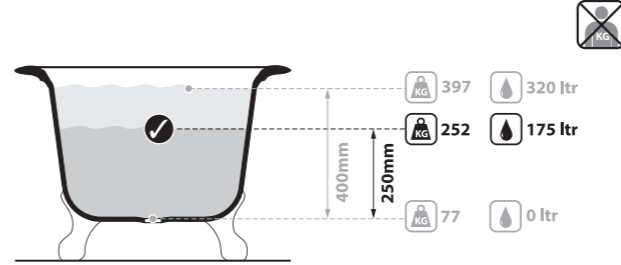

- FT-RAD-WH
- FT-RAD-PC
- FT-RAD-PB
- FT-RAD-PN
- FT-RAD-BN
- FT-RAD-AB
- FT-RAD-SW
- rich in Volcanic Limestone™

- rich in Volcanic Limestone™