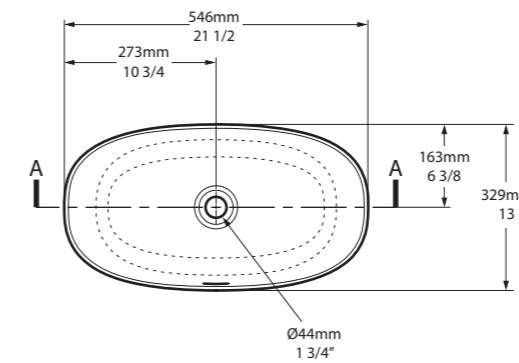

○ VB-BAR-55-IO   ▮ VB-BAR55-xx-IO

Top View

The Barcelona 55 is the perfect complement to the Barcelona baths. Ideal for cloakrooms or paired in 'his and hers' settings. Features an internal overflow. Available in six standard exterior paint finishes, or explore our spectrum of new RAL colours in gloss or matt finishes. See also Barcelona 48 and Barcelona 64.

l = 546mm/21½"
w = 329mm/13"
h = 139mm/5½"

○ VB-BAR-55-IO
▮ VB-BAR55-xx-IO
7kg