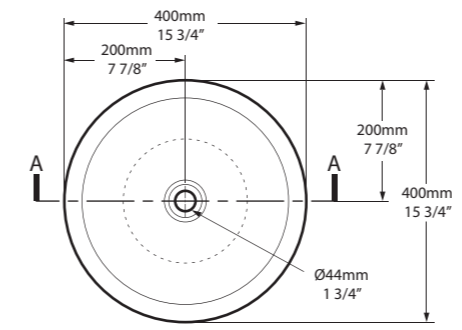

○ VB-DRA-40-NO ▼ VB-DRA40-xx-NO

Top View

Rim Detail