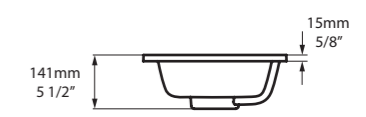

Rossendale 107

○ DU-ROS-107-IO

CE Massachusetts Code
cUPC listing by IAPMO

Drop In Cut Out
987mm x 340mm
38 7/8" x 13 3/8"

UnderMount Cut Out
933mm x 274mm
36 3/4" x 10 3/4"