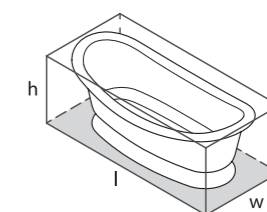

A large, luxurious double-ended slipper bath with a plinth. The Marlborough is based on a traditional "bateau" bath. Available in six standard exterior paint finishes, or explore our spectrum of new RAL colours in gloss or matt finishes.

l = 1901mm/74 7/8"
w = 870mm/34 1/4"
h = 728mm/28 5/8"

○ MAR-N-SW-NO + MAR-B-SW
■ MAR-N-xx-NO + MAR-B-xx
80kg