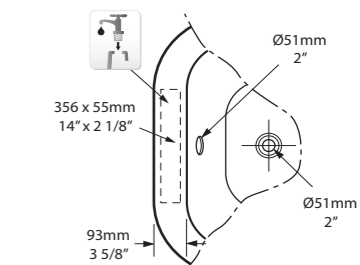

CE Massachusetts Code cUPC listing by IAPMO

Tap holes can be drilled by installer
Armaturenlöcher können leicht vom Installateur gebohrt werden
Les trous de robinetterie peuvent être percés par l'installateur
Pueden ser perforados por el instalador
I fori per rubinetti possono essere perforati dall'installatore

Rim Detail