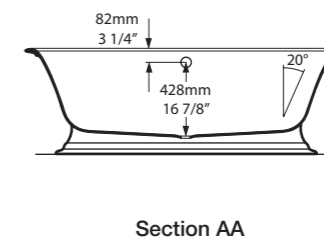

Elwick

○ RAD-N-SW-NO + ELW-B-SW ☒ ⚠ RAD-N-xx-NO + ELW-B-xx ☒

CE Massachusetts Code cUPC listing by IAPMO Registered Design