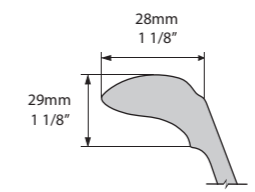

○ VB-DRA-40-NO ▼ VB-DRA40-xx-NO

Top View

Rim Detail

The Drayton 40 is a traditional countertop basin with subtle rim detailing. Designed to complement the Drayton freestanding bath. Available in six standard exterior paint finishes, or explore our spectrum of new RAL colours in gloss or matt finishes.

l = 400mm/15 3/4"
w = 400mm/15 3/4"
h = 123mm/4 7/8"
○ VB-DRA-40-NO
▼ VB-DRA40-xx-NO
4kg