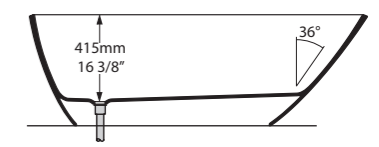

  Massachusetts Code  
cUPC listing by IAPMO

Top View

Front View

Side View

Section BB

Section AA  
Shown with K12 Waste Kit

l = 1685mm/66 3/8"  
w = 759mm/29 7/8"  
h = 550mm/21 5/8"

○ MO2-N-SW-NO  
⚡ MO2-N-xx-NO  
84kg