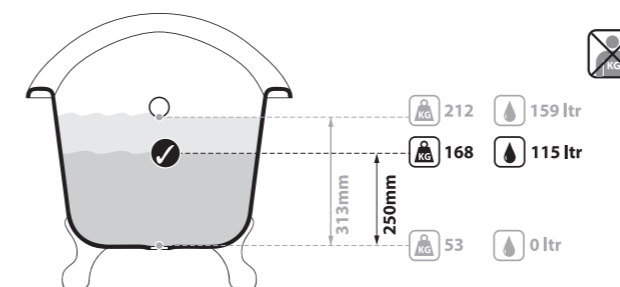

London, Ontario, Canada

Photography by: ARC Creative

Design by: Lilly Home + Design