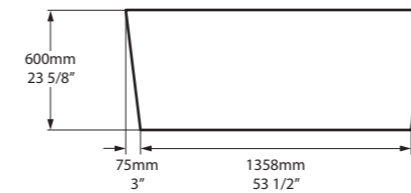

Laguna Beach, California, USA

Photography by: Chad Mellon

Design by: Tania Cassill

ios

○ IOS-N-SW-NO IOS-N-xx-NO

Massachusetts Code
cUPC listing by IAPMO

Side View