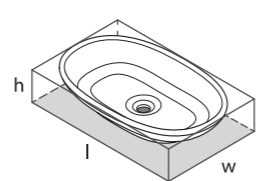

l = 550mm/21 5/8"
w = 340mm/13 3/8"
h = 100mm/3 7/8"
○ VB-CAB-55-NO
† VB-CAB55-xx-NO
6kg

The Cabrits 55 basin is a low-slung, sophisticated basin featuring complex curves. Designed to complement the Cabrits bath. Available in six standard exterior paint finishes, or explore our spectrum of new RAL colours in gloss or matt finishes.