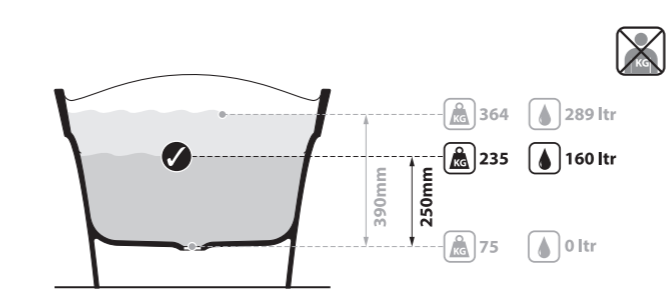

l = 1695mm/66¾"  
 w = 798mm/31⅜"  
 h = 653mm/25¾"

○ PES-N-SW-NO  
 🚰 PES-N-xx-NO  
 75kg

Related accessories

○ PES-N-SW-NO     ↓ PES-N-xx-NO 

  Massachusetts Code  
cUPC listing by IAPMO  
Registered Design