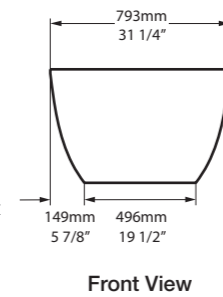

○ TER-N-SW-NO   ↓ TER-N-xx-NO

CE Massachusetts Code
cUPC listing by IAPMO