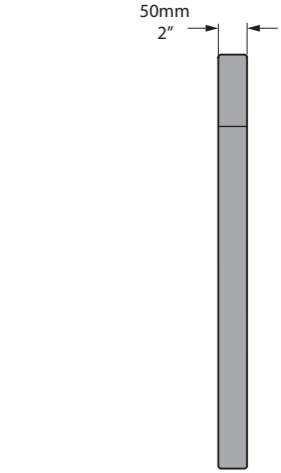

Side View

l = 970mm/38 1/4"
w = 50mm/2"
h = 720mm/28 3/8"

MR-LOA-97-xx
12kg