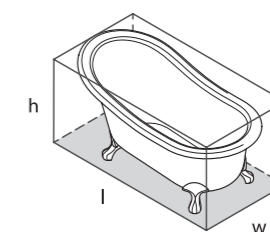

The perfect lines of this exquisitely designed slipper bath and its compact dimensions make it of particular appeal for smaller bathrooms. Available in six standard exterior paint finishes, or explore our spectrum of new RAL colours in gloss or matt finishes. A range of metal foot finishes are available - see next page.

l = 1537mm/60½"
w = 762mm/30"
h = 786mm/31"

○ SHR-N-SW-NO
■ SHR-N-xx-NO
53kg