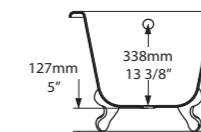

Tap holes can be drilled by installer
Armaturenlöcher können leicht vom Installateur gebohrt werden
Les trous de robinetterie peuvent être percés par l'installateur
Pueden ser perforados por el instalador
I fori per rubinetti possono essere perforati dall'installatore

○ SHR-N-SW-NO   ↓ SHR-N-xx-NO

Section BB

Rim Detail

London, Ontario, Canada

Photography by: ARC Creative

Design by: Lilly Home + Design