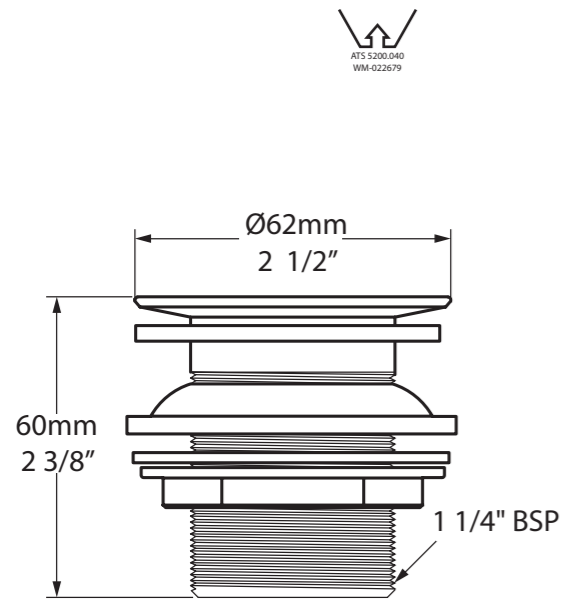

Kit 20

Contemporary basin waste.

K-20-xx