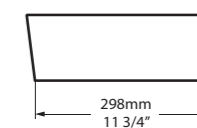

l = 400mm/15 3/4"  
w = 400mm/15 3/4"  
h = 123mm/4 7/8"  
○ VB-DRA-40-NO  
▼ VB-DRA40-xx-NO  
4kg

○ VB-EDG-45-NO     ▮ VB-EDG45-xx-NO 

Top View

Side View

Front View

Section AA

l = 450mm/17 3/4"  
w = 325mm/12 3/4"  
h = 111mm/4 3/8"