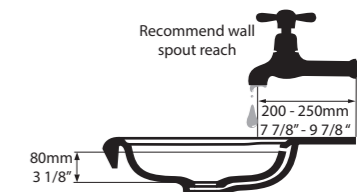

A traditional basin with subtle rim detailing that can be dropped in to a countertop of choice. Features an internal overflow. To see this in other formats, please refer to the washstands and furniture pages. Designed by Meneghello Paoletti Associati.

l = 999mm/39 3/8"
w = 479mm/18 7/8"
h = 135mm/5 3/8"

1. DB-LAR-N-100-IO
   - DB-LAR-1TH-100-IO
   - DB-LAR-3TH-100-IO
2. 18kg

Lario 100 Solo

- DB-LAR-N-100-IO
- DB-LAR-1TH-100-IO
- DB-LAR-3TH-100-IO

DB-LAR-N-100-IO

DB-LAR-1TH-100-IO

DB-LAR-3TH-100-IO

Section AA