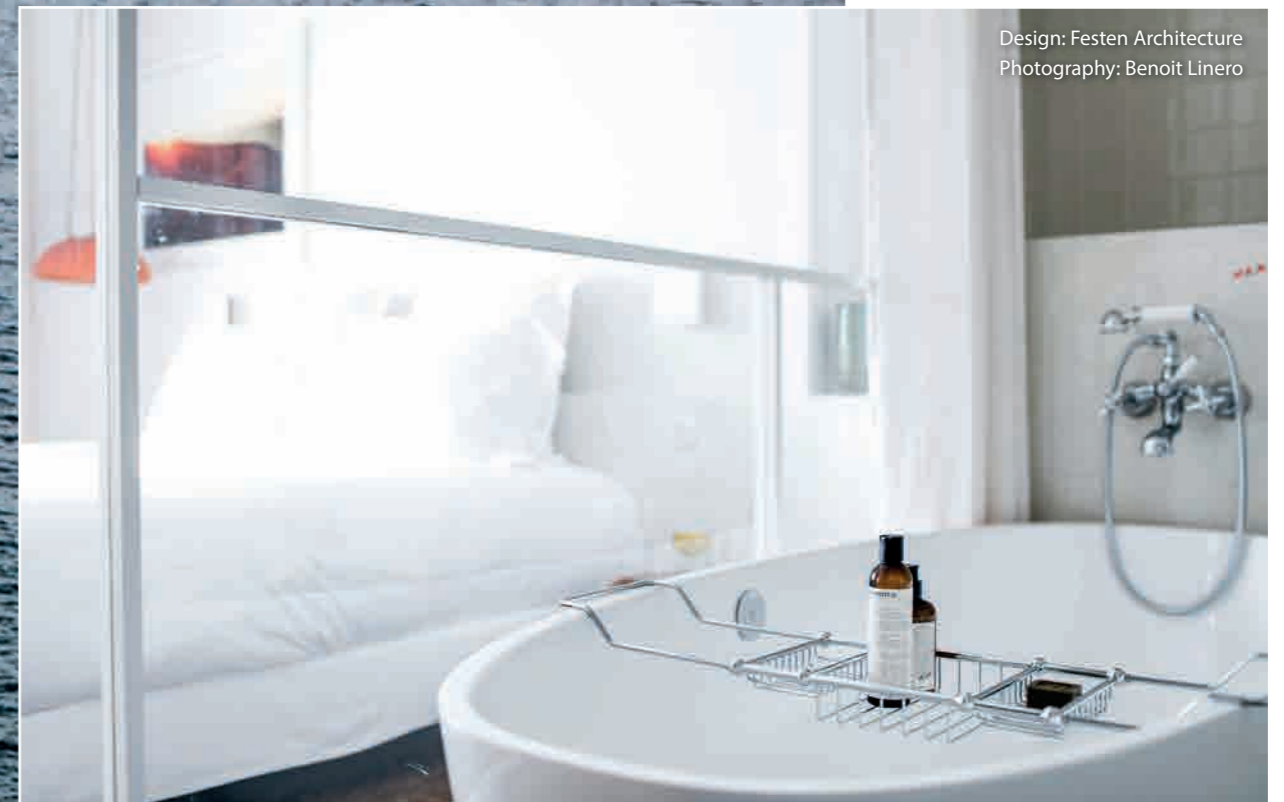

HÔTEL LES
ROCHES ROUGES
SAINT-RAPHAËL, CÔTE D'AZUR, FRANCE