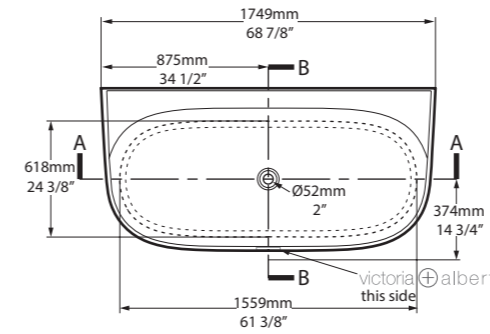

○ ELD-N-SW-NO   ♣ ELD-N-xx-NO

Massachusetts Code
cUPC listing by IAPMO

Tap holes can be drilled by installer
Armaturenlöcher können leicht vom Installateur gebohrt werden
Les trous de robinetterie peuvent être percés par l'installateur
Pueden ser perforados por el instalador
I fori per rubinetti possono essere perforati dall'installatore

Top View