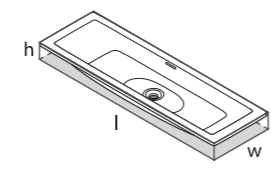

l = 1065mm/41 7/8"
w = 379mm/14 7/8"
h = 141mm/5 1/2"
○ DU-ROS-107-IO
9kg