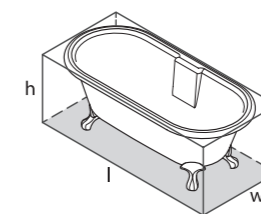

l = 1744mm/68 1/2"
w = 798mm/31 3/8"
h = 646mm/25 3/8"

○ CHE-N-SW-NO
■ CHE-N-xx-NO
61kg

Related accessories

Lario 100 Solo
Page 196