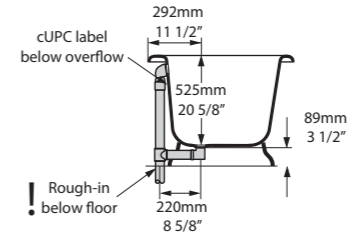

○ YOR-N-SW-NO + YOR-B-SW   † YOR-N-xx-NO + YOR-B-xx

Massachusetts Code
cUPC listing by IAPMO

Tap holes can be drilled by installer
Armaturenlöcher können leicht vom Installateur gebohrt werden
Les trous de robinetterie peuvent être percés par l'installateur
Pueden ser perforados por el instalador
I fori per rubinetti possono essere perforati dall'installatore

Section BB

Kiawah Island, South Carolina, USA

Photography by: East Cherry

Design by: Novella Homes