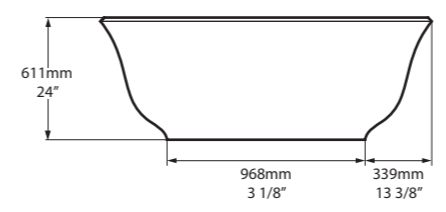

○ AMT-N-SW-NO   ♣ AMT-N-xx-NO

CE Massachusetts Code
cUPC listing by IAPMO
Registered Design

Side View

Newport Beach, California, USA

Photography by: Ryan Garvin

Design by: Beth Hoffman Design