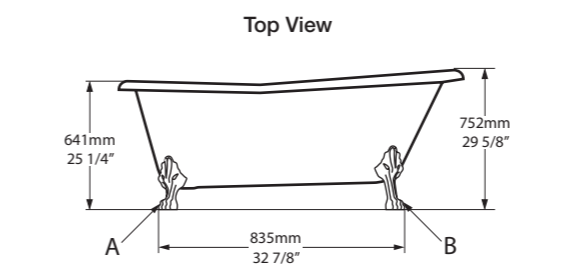

l = 1704mm/67 1/8"  
 w = 809mm/31 7/8"  
 h = 752mm/29 5/8"

○ ROX-N-SW-NO  
 ■ ROX-N-xx-NO  
 60kg

○ ROX-N-SW-NO     ↓ ROX-N-xx-NO 

CE  Massachusetts Code  
cUPC listing by IAPMO

Johannesburg, South Africa