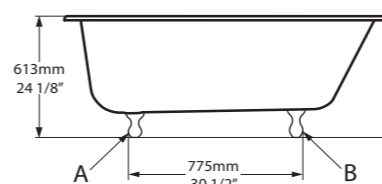

Brooklyn, New York, USA

Photography by: Sean Litchfield

Design by: Pip + Pencil for Homepolish

○ WES-N-SW-NO ⚡ WES-N-xx-NO

Side View

CE Massachusetts Code cUPC listing by IAPMO

Tap holes can be drilled by installer
Armaturenlöcher können leicht vom Installateur gebohrt werden
Les trous de robinetterie peuvent être percés par l'installateur
Pueden ser perforados por el instalador
I fori per rubinetti possono essere perforati dall'installatore

Rim Detail