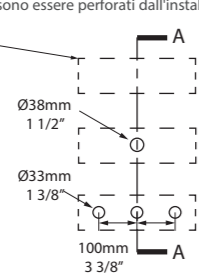

Drawer layout