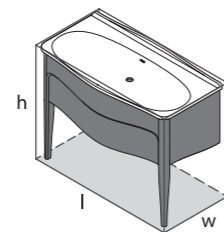

Tap holes can be drilled by installer
Armaturenlöcher können leicht vom Installateur gebohrt werden
Les trous de robinetterie peuvent être percés par l'installateur
Pueden ser perforados por el instalador
I fori per rubinetti possono essere perforati dall'installatore

MAN-N-114-xx-IO
MAN-1TH-114-xx-IO
MAN-3TH-114-xx-IO

l = 1145mm/45 1/8"
w = 579mm/22 3/4"
h = 914mm/36"
MAN-N-114-xx-IO
MAN-1TH-114-xx-IO
MAN-3TH-114-xx-IO
50.5kg