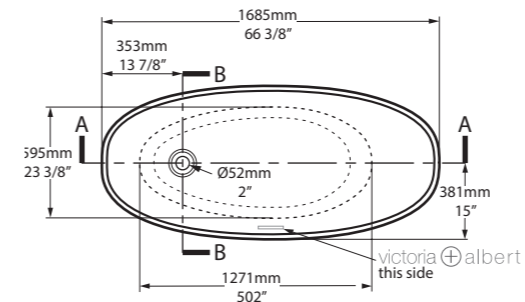

○ MO2-N-SW-NO   ⚡ MO2-N-xx-NO

Massachusetts Code
cUPC listing by IAPMO

Top View