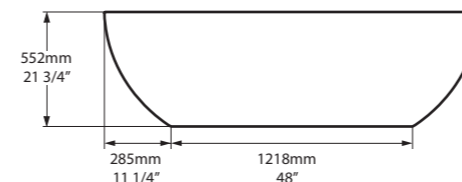

○ BA3-N-SW-NO   ♣ BA3-N-xx-NO

Massachusetts Code
cUPC listing by IAPMO

Side View

l = 1792mm/70½"
w = 865mm/34"
h = 552mm/21¾"

○ BA3-N-SW-NO
♣ BA3-N-xx-NO
93kg

Barcelona 3 follows the same design aesthetic as the Barcelona bath, but features a void space underneath for waste plumbing. Complemented by the Barcelona 48, Barcelona 55 or Barcelona 64 basins (page 158-163). Available in six standard exterior paint finishes, or explore our spectrum of new RAL colours in gloss or matt finishes. Also see two other formats: Barcelona, without a void, or the more compact Barcelona 2.

SW rich in Volcanic Limestone AN BK GR MB MW SG