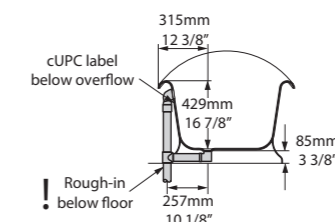

○ MAR-N-SW-NO + MAR-B-SW ⚠ MAR-N-xx-NO + MAR-B-xx

CE Massachusetts Code cUPC listing by IAPMO

Section BB

Brighton, Australia

Photography by: Tom Blachford

Design by: Technē Architecture + Interior Design