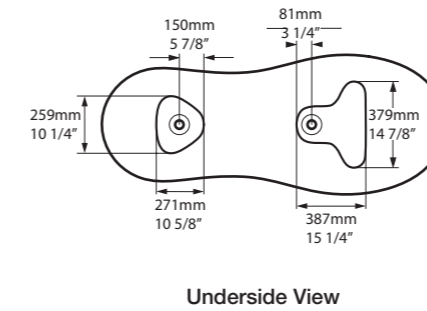

○ CAB-N-SW-NO   † CAB-N-xx-NO

Massachusetts Code
cUPC listing by IAPMO
Registered Design

Side View