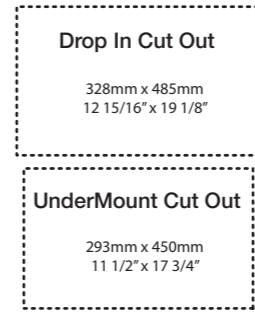

Pembroke 52

○ DU-PEM-52-IO

CE Massachusetts Code
cUPC listing by IAPMO

Section AA

Elegant rimmed basin with internal overflow. Features a special rim design that allows undermount or drop-in installation into a countertop of choice. Designed by Meneghello Paoletti Associati.

l = 512mm/20 1/8"
w = 351mm/13 7/8"
h = 175mm/6 7/8"
○ DU-PEM-52-IO
5kg

SW rich in
Volcanic
Limestone