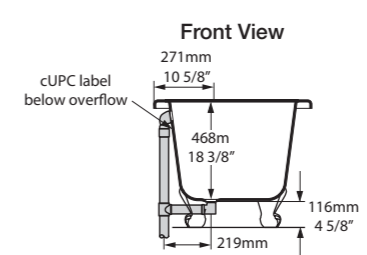

Pittsburgh, Pennsylvania, USA

Photography by: Max Kim-Bee

Design by: Leanne Ford

○ RIC-N-SW-NO   ♣ RIC-N-xx-NO

CE Massachusetts Code
cUPC listing by IAPMO

Tap holes can be drilled by installer
Armaturenlöcher können leicht vom Installateur gebohrt werden
Les trous de robinetterie peuvent être percés par l'installateur
I fori per rubinetti possono essere perforati dall'installatore

Section BB

289 227 ltr
198 136 ltr
62 0 ltr