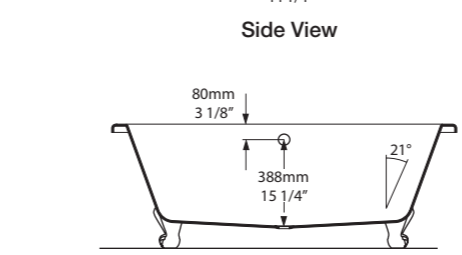

○ RIC-N-SW-NO   ♣ RIC-N-xx-NO

CE Massachusetts Code
cUPC listing by IAPMO

Tap holes can be drilled by installer
Armaturenlöcher können leicht vom Installateur gebohrt werden
Les trous de robinetterie peuvent être percés par l'installateur
I fori per rubinetti possono essere perforati dall'installatore

Section AA