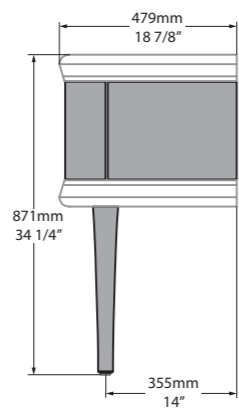

LAR-N-100-xx-IO LAR-1TH-100-xx-IO LAR-3TH-100-xx-IO

Side view

Section AA

Tap holes can be drilled by installer
Armaturenlöcher können leicht vom Installateur gebohrt werden
Les trous de robinetterie peuvent être percés par l'installateur
Pueden ser perforados por el instalador
I fori per rubinetti possono essere perforati dall'installatore

LAR-N-100-xx-IO

LAR-1TH-100-xx-IO

LAR-3TH-100-xx-IO

l = 999mm/39 3/8"
w = 479mm/18 7/8"
h = 871mm/34 1/4"

LAR-N-100-xx-IO
LAR-1TH-100-xx-IO
LAR-3TH-100-xx-IO
43.5kg

LARV-N-100-xx-IO LARV-1TH-100-xx-IO LARV-3TH-100-xx-IO

Side view

Section AA

Tap holes can be drilled by installer
Armaturenlöcher können leicht vom Installateur gebohrt werden
Les trous de robinetterie peuvent être percés par l'installateur
Pueden ser perforados por el instalador
I fori per rubinetti possono essere perforati dall'installatore

LARV-N-100-xx-IO

LARV-1TH-100-xx-IO

LARV-3TH-100-xx-IO

l = 999mm/39 3/8"
w = 479mm/18 7/8"
h = 414mm/16 1/4"

LARV-N-100-xx-IO
LARV-1TH-100-xx-IO
LARV-3TH-100-xx-IO
41.5kg