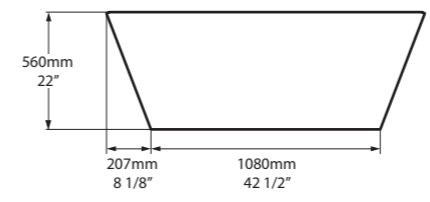

l = 1493mm/58¾"  
w = 739mm/29½"  
h = 560mm/22"

○ VET-N-SW-NO  
Ⓜ VET-N-xx-NO  
64kg

Related accessories

Pembroke 52  
Page 200

○ VET-N-SW-NO   **↓** VET-N-xx-NO 

Top View

Front View

Side View