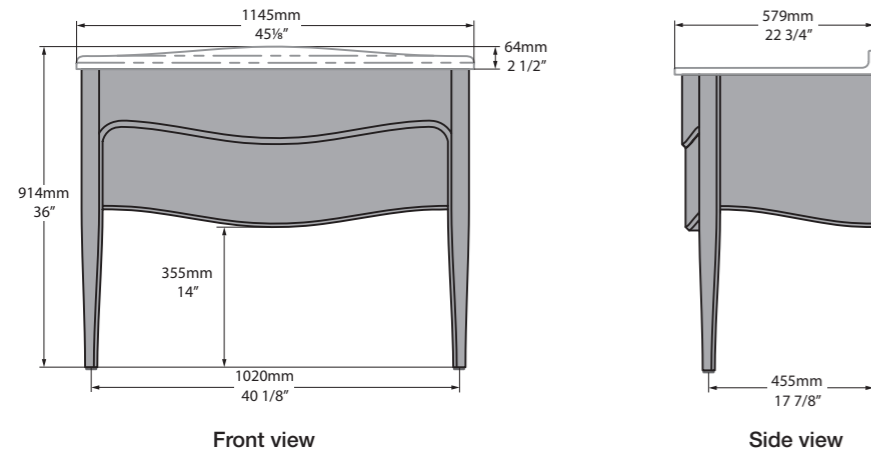

Mandello 114

MAN-N-114-xx-IO MAN-1TH-114-xx-IO MAN-3TH-114-xx-IO