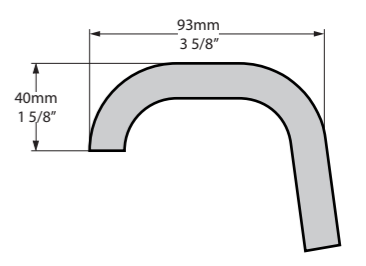

○ HAM-N-SW-NO ☒   ♣ HAM-N-xx-NO ☒

CE   UPC
Massachusetts Code
cUPC listing by IAPMO

Tap holes can be drilled by installer
Armaturenlöcher können leicht vom Installateur gebohrt werden
Les trous de robinetterie peuvent être percés par l'installateur
Pueden ser perforados por el instalador
I fori per rubinetti possono essere perforati dall'installatore

New South Wales, Australia

Photography by: Anson Smart

Design by: Greg Natale

rich in
Volcanic
Limestone™