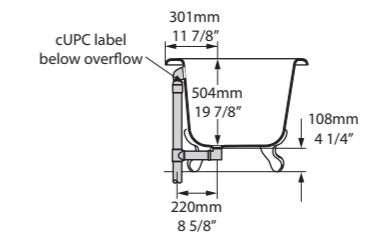

○ CHE-N-SW-NO   ⚡ CHE-N-xx-NO

Massachusetts Code
cUPC listing by IAPMO

Tap holes can be drilled by installer
Armaturenlöcher können leicht vom Installateur gebohrt werden
Les trous de robinetterie peuvent être percés par l'installateur
Pueden ser perforados por el instalador
I fori per rubinetti possono essere perforati dall'installatore

Section BB

Sorrento, Victoria, Australia

Photography by: Armelle Habib

Design by: D + D Home

rich in Volcanic Limestone™