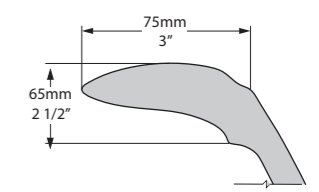

A B

Rim Detail