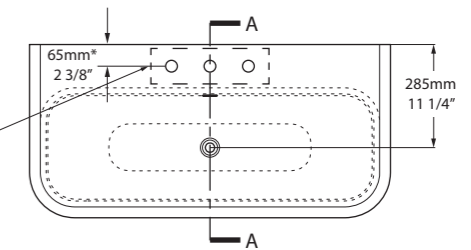

Tap holes can be drilled by installer
Armaturenlöcher können leicht vom Installateur gebohrt werden
Les trous de robinetterie peuvent être percés par l'installateur
Pueden ser perforados por el instalador
I fori per rubinetti possono essere perforati dall'installatore

- MET-100-N-PC
- MET-100-1TH-PC
- MET-100-3TH-PC

l = 999mm/39 3/8"
w = 479mm/18 7/8"
h = 915mm/36"

MET-100-N-xx-IO
MET-100-1TH-xx-IO
MET-100-3TH-xx-IO
33kg