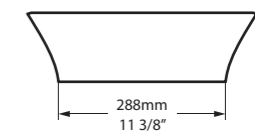

Ravello 60

○ VB-RAV-60-NO   ♣ VB-RAV60-xx-NO

CE Massachusetts Code
cUPC listing by IAPMO

Side View

The Ravello 60 basin's sculptural lines perfectly complement the Ravello bath. Available in six standard exterior paint finishes, or explore our spectrum of new RAL colours in gloss or matt finishes.

l = 612mm/24 1/8"
w = 411mm/16 1/8"
h = 117mm/4 5/8"

○ VB-RAV-60-NO
♣ VB-RAV60-xx-NO
8kg

SW rich in Volcanic Limestone™