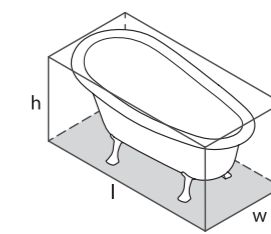

l = 1704mm/67 1/8"  
 w = 809mm/31 7/8"  
 h = 752mm/29 5/8"

○ ROX-N-SW-NO  
 ■ ROX-N-xx-NO  
 60kg

○ ROX-N-SW-NO     ↓ ROX-N-xx-NO 

CE  Massachusetts Code  
cUPC listing by IAPMO

Johannesburg, South Africa