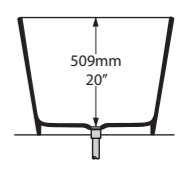

Vetralla 2

○ VE2-N-SW-NO   ♣ VE2-N-xx-NO

CE Massachusetts Code
cUPC listing by IAPMO

Section BB

A modern bath for a modern bathroom. Vetralla 2 is deep and double-ended with generous volume. Also offered in a smaller format called Vetralla. Available in six standard exterior paint finishes, or explore our spectrum of new RAL colours in gloss or matt finishes.

l = 1650mm/65"
w = 727mm/28 5/8"
h = 550mm/21 5/8"
○ VE2-N-SW-NO
♣ VE2-N-xx-NO
69kg

SW rich in Volcanic Limestone