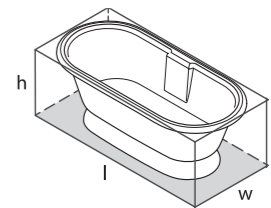

l = 1741mm/68½"  
 w = 795mm/31¼"  
 h = 616mm/24¼"

○ YOR-N-SW-NO + YOR-B-SW  
 ■ YOR-N-xx-NO + YOR-B-xx  
 67kg

Related accessories

Radford 51  
 Page 178

○ YOR-N-SW-NO + YOR-B-SW     † YOR-N-xx-NO + YOR-B-xx 