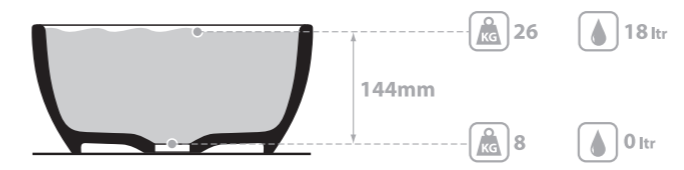

# Barcelona 64

○ VB-BAR-64-NO   ▮ VB-BAR64-xx-NO 

  Massachusetts Code  
cUPC listing by IAPMO

Top View

Side View

Front View

Section AA

The Barcelona 64 is a generous pebble-shaped basin; the perfect complement to the Barcelona baths. Available in six standard exterior paint finishes, or explore our spectrum of new RAL colours in gloss or matt finishes. See also Barcelona 48 and Barcelona 55.