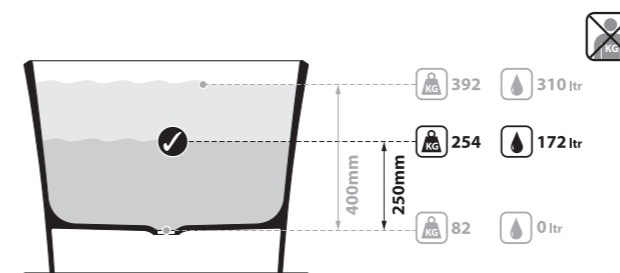

London, United Kingdom

Photography by: Paul Craig

Design by: dk INTERIORS

○ INN-N-SW-NO   ♣ INN-N-xx-NO

CE Massachusetts Code
cUPC listing by IAPMO