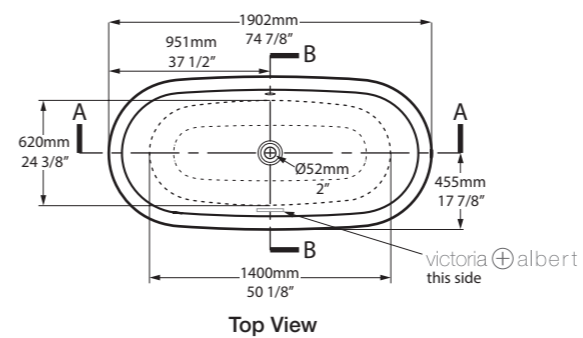

Elwick

○ RAD-N-SW-NO + ELW-B-SW ☒ ⚠ RAD-N-xx-NO + ELW-B-xx ☒

CE Massachusetts Code cUPC listing by IAPMO Registered Design