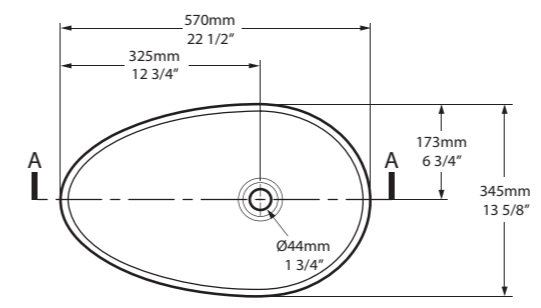

Napoli 57

○ VB-NAP-57-NO   † VB-NAP57-xx-NO

CE Massachusetts Code
cUPC listing by IAPMO

Side View