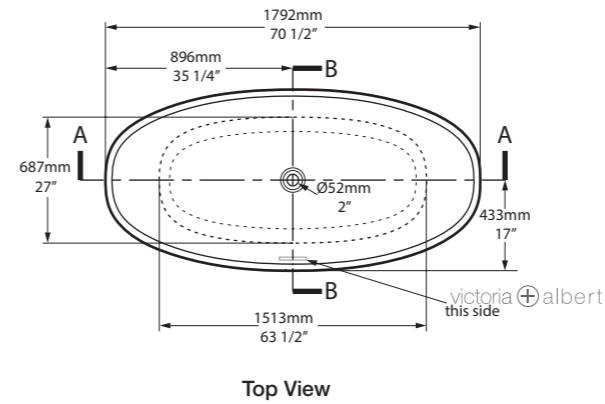

○ BA3-N-SW-NO   ♣ BA3-N-xx-NO

Massachusetts Code
cUPC listing by IAPMO

Top View

l = 1792mm/70½"
w = 865mm/34"
h = 552mm/21¾"

○ BA3-N-SW-NO
♣ BA3-N-xx-NO
93kg

Barcelona 3 follows the same design aesthetic as the Barcelona bath, but features a void space underneath for waste plumbing. Complemented by the Barcelona 48, Barcelona 55 or Barcelona 64 basins (page 158-163). Available in six standard exterior paint finishes, or explore our spectrum of new RAL colours in gloss or matt finishes. Also see two other formats: Barcelona, without a void, or the more compact Barcelona 2.

SW rich in Volcanic Limestone AN BK GR MB MW SG