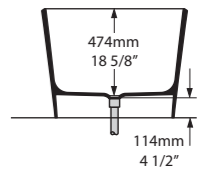

London, United Kingdom

Photography by: Paul Craig

Design by: dk INTERIORS

○ INN-N-SW-NO   ♣ INN-N-xx-NO

CE Massachusetts Code
cUPC listing by IAPMO

Section BB