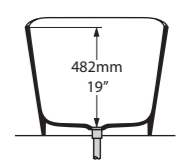

l = 1808mm/71½"  
 w = 800mm/31½"  
 h = 717mm/28¼"

○ TOU-N-SW-NO  
 ■ TOU-N-xx-NO  
 81kg

Related accessories

  **Amalfi 55**  
 Page 154

Adare Manor, County Limerick, Ireland

Photography by: Jack Hardy

○ TOU-N-SW-NO ↓ TOU-N-xx-NO

l = 1650mm/65"  
 w = 707mm/27 7/8"  
 h = 580mm/22 7/8"

○ TRV-N-SW-NO  
 ■ TRV-N-xx-NO  
 70kg

○ TRV-N-SW-NO     ↓ TRV-N-xx-NO 

CE  Massachusetts Code  
cUPC listing by IAPMO

Top View

Front View

Side View

Section AA

l = 1493mm/58¾"  
w = 739mm/29½"  
h = 560mm/22"

○ VET-N-SW-NO  
Ⓜ VET-N-xx-NO  
64kg

Related accessories

Pembroke 52  
Page 200

○ VET-N-SW-NO   **↓** VET-N-xx-NO 

Top View

Front View

Side View