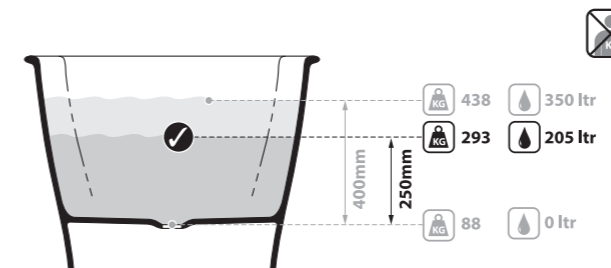

○ PEM-N-SW-NO   ↓ PEM-N-xx-NO

Massachusetts Code
cUPC listing by IAPMO

SW rich in Volcanic Limestone