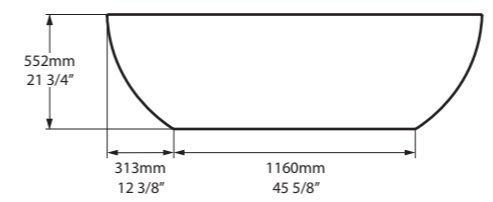

○ BAR-N-SW-NO   ↓ BAR-N-xx-NO

Side View

Nantucket Island, Massachusetts, USA

Photography by: Brian Sager

Design by: Elizabeth Norris Design

SW rich in Volcanic Limestone AN BK GR MB MW SG