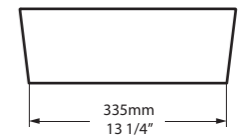

○ VB-IOS-54-NO ⚡ VB-IOS54-xx-NO

CE Massachusetts Code cUPC listing by IAPMO

Top View

Side View

The ios 54 is a rimless countertop basin designed to complement the ios bath. Also available in a larger size - see ios 80. Available in six standard exterior paint finishes, or explore our spectrum of new RAL colours in gloss or matt finishes.

l = 540mm/21 1/4"
w = 362mm/14 1/4"
h = 125mm/4 7/8"

○ VB-IOS-54-NO
⚡ VB-IOS54-xx-NO
7kg

SW rich in Volcanic Limestone AN BK GR MB MW SG