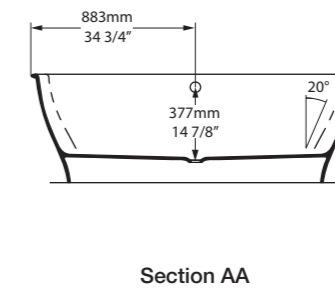

○ PEM-N-SW-NO   ↓ PEM-N-xx-NO

Massachusetts Code
cUPC listing by IAPMO

SW rich in Volcanic Limestone