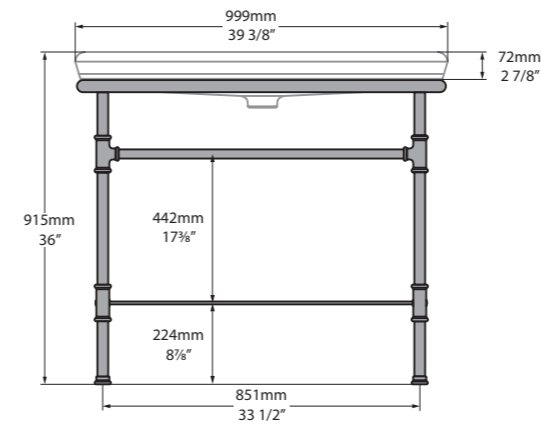

Metallo 100

MET-100-N-PC MET-100-1TH-PC MET-100-3TH-PC

Front view

Section AA

Tap holes can be drilled by installer
Armaturenlöcher können leicht vom Installateur gebohrt werden
Les trous de robinetterie peuvent être percés par l'installateur
Pueden ser perforados por el instalador
I fori per rubinetti possono essere perforati dall'installatore

- MET-100-N-PC
- MET-100-1TH-PC
- MET-100-3TH-PC