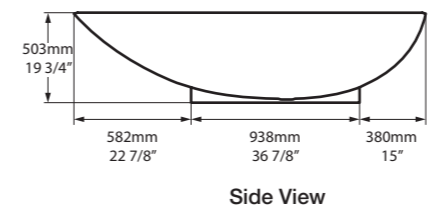

l = 1900mm/74¾"  
w = 845mm/33¼"  
h = 503mm/19¾"

○ NAP-N-SW-NO  
■ NAP-N-xx-NO  
71kg

Related accessories

**Napoli 57**  
Page 176

**Tombolo 10**  
Page 254

○ NAP-N-SW-NO    **‡** NAP-N-xx-NO 

**CE**  Massachusetts Code  
cUPC listing by IAPMO