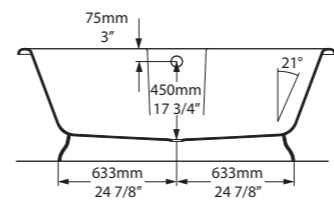

○ YOR-N-SW-NO + YOR-B-SW   † YOR-N-xx-NO + YOR-B-xx

Massachusetts Code
cUPC listing by IAPMO

Tap holes can be drilled by installer
Armaturenlöcher können leicht vom Installateur gebohrt werden
Les trous de robinetterie peuvent être percés par l'installateur
Pueden ser perforados por el instalador
I fori per rubinetti possono essere perforati dall'installatore

Section AA

Kiawah Island, South Carolina, USA

Photography by: East Cherry

Design by: Novella Homes