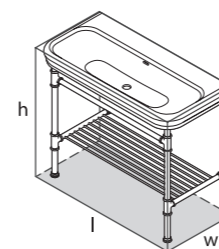

Tap holes can be drilled by installer
Armaturenlöcher können leicht vom Installateur gebohrt werden
Les trous de robinetterie peuvent être percés par l'installateur
Pueden ser perforados por el instalador
I fori per rubinetti possono essere perforati dall'installatore

- MET-100-N-PC
- MET-100-1TH-PC
- MET-100-3TH-PC

l = 999mm/39 3/8"
w = 479mm/18 7/8"
h = 915mm/36"

MET-100-N-xx-IO
MET-100-1TH-xx-IO
MET-100-3TH-xx-IO
33kg