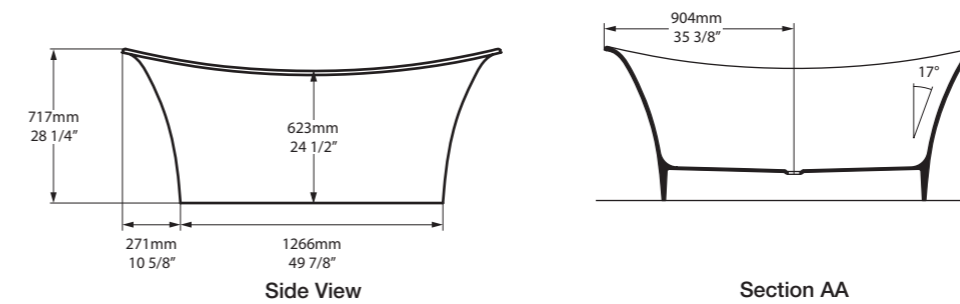

○ TOU-N-SW-NO ↓ TOU-N-xx-NO

CE Massachusetts Code cUPC listing by IAPMO