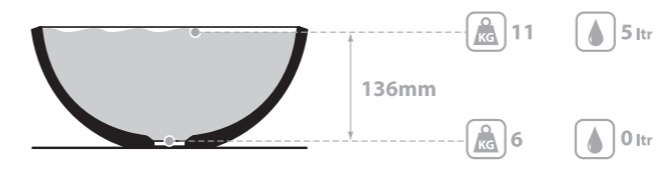

# Napoli 57

○ VB-NAP-57-NO     † VB-NAP57-xx-NO 

**CE**  Massachusetts Code  
cUPC listing by IAPMO

Side View

Top View

Front View

Section AA

l = 570mm/22½"  
w = 345mm/13⅝"  
h = 156mm/6⅛"  
○ VB-NAP-57-NO  
† VB-NAP57-xx-NO  
6kg