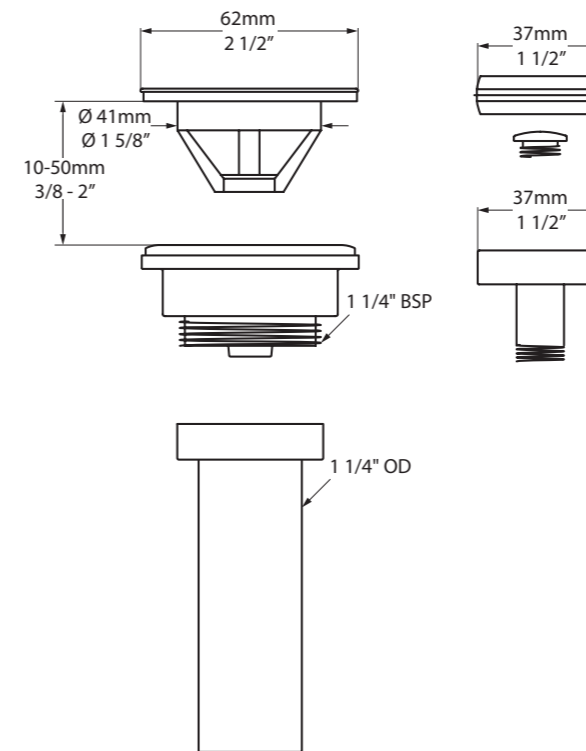

Kit 24

Universal basin drain with captive flip plug and free flow insert.

K-24-xx