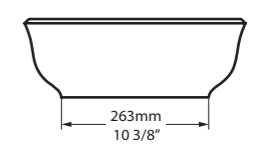

Amiata 60

○ VB-AMT-60-NO ⚡ VB-AMT60-xx-NO

CE Massachusetts Code
cUPC listing by IAPMO

Side View

reddot award 2015
winner

The Amiata 60 is a generously sized countertop basin, designed to complement the Amiata freestanding bath. Designed by Meneghello Paoletti Associati. Available in six standard exterior paint finishes, or explore our spectrum of new RAL colours in gloss or matt finishes.

l = 600mm/23 5/8"
w = 413mm/16 1/4"
h = 157mm/6 1/8"
○ VB-AMT-60-NO
⚡ VB-AMT60-xx-NO
9kg

SW rich in Volcanic Limestone AN BK GR MB MW SG