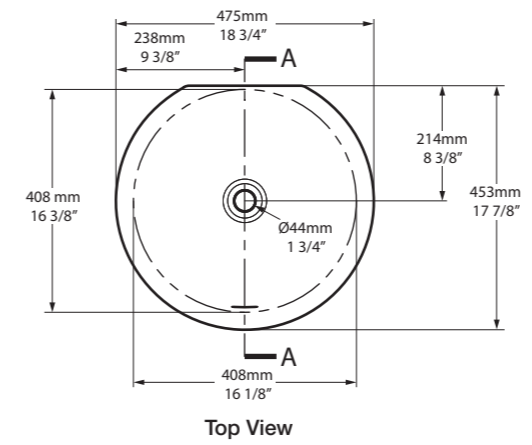

NEW Kaali 48

○ UB-KAA-48-IO

CE Massachusetts Code
cUPC listing by IAPMO

Round in shape, the new Kaali 48 basin is well suited to contemporary or traditional bathrooms. Like all models in the Kaali collection, it is designed for undermount applications and features an internal overflow.

l = 475mm/18 3/4"
w = 453mm/17 7/8"
h = 136mm/5 3/8"
○ UB-KAA-48-IO
4kg

SW rich in
Volcanic
Limestone™