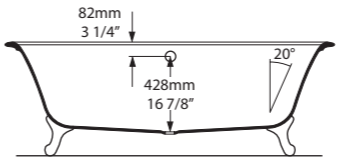

○ RAD-N-SW-NO   ⚠ RAD-N-xx-NO

Massachusetts Code
cUPC listing by IAPMO
Registered Design

Section AA

- FT-RAD-WH
- FT-RAD-PC
- FT-RAD-PB
- FT-RAD-PN
- FT-RAD-BN
- FT-RAD-AB
- FT-RAD-SW
- rich in Volcanic Limestone™

- rich in Volcanic Limestone™