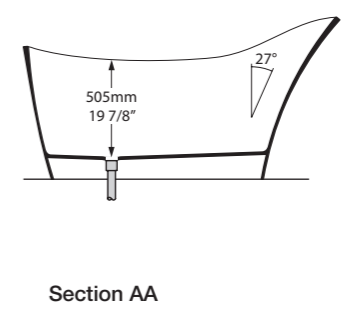

l = 1632mm/64¼"  
 w = 794mm/31¼"  
 h = 859mm/33⅞"

- AML-N-SW-NO
  - ⚙ AML-N-xx-NO
- 70kg

Related accessories

Amalfi 55  
 Page 154

○ AML-N-SW-NO     ↓ AML-N-xx-NO 

CE  Massachusetts Code  
cUPC listing by IAPMO

l = 1645mm/64¾"  
w = 800mm/31½"  
h = 611mm/24"

○ AMT-N-SW-NO  
■ AMT-N-xx-NO  
69kg

Related accessories

Amiata 60  
Page 156

○ AMT-N-SW-NO     ♣ AMT-N-xx-NO 

CE  Massachusetts Code  
cUPC listing by IAPMO  
Registered Design