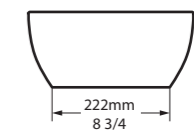

l = 480mm/18 7/8"  
w = 301mm/11 7/8"  
h = 120mm/4 3/4"

○ VB-BAR-48-NO  
⚡ VB-BAR48-xx-NO  
5kg

○ VB-BAR-55-IO    ▮ VB-BAR55-xx-IO

Top View

Side View

Front View

Section AA

The Barcelona 55 is the perfect complement to the Barcelona baths. Ideal for cloakrooms or paired in 'his and hers' settings. Features an internal overflow. Available in six standard exterior paint finishes, or explore our spectrum of new RAL colours in gloss or matt finishes. See also Barcelona 48 and Barcelona 64.