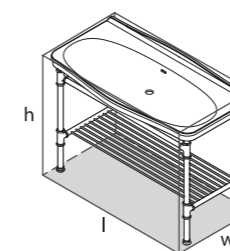

Tap holes can be drilled by installer
Armaturenlöcher können leicht vom Installateur gebohrt werden
Les trous de robinetterie peuvent être percés par l'installateur
Pueden ser perforados por el instalador
I fori per rubinetti possono essere perforati dall'installatore

MET-114-N-PC

MET-114-1TH-PC

MET-114-3TH-PC

l = 1145mm/45 1/8"
w = 579mm/22 3/4"
h = 902mm/35 1/2"

MET-114-N-PC
MET-114-1TH-PC
MET-114-3TH-PC
35kg