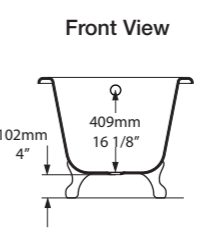

○ HAM-N-SW-NO ☒   ♣ HAM-N-xx-NO ☒

CE   UPC
Massachusetts Code
cUPC listing by IAPMO

Tap holes can be drilled by installer
Armaturenlöcher können leicht vom Installateur gebohrt werden
Les trous de robinetterie peuvent être percés par l'installateur
Pueden ser perforados por el instalador
I fori per rubinetti possono essere perforati dall'installatore

New South Wales, Australia

Photography by: Anson Smart

Design by: Greg Natale

rich in
Volcanic
Limestone™