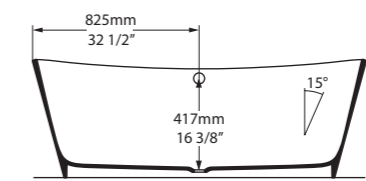

○ TRV-N-SW-NO   ↓ TRV-N-xx-NO

CE Massachusetts Code
cUPC listing by IAPMO

Section AA

SW rich in Volcanic Limestone™ AN BK GR MB MW SG