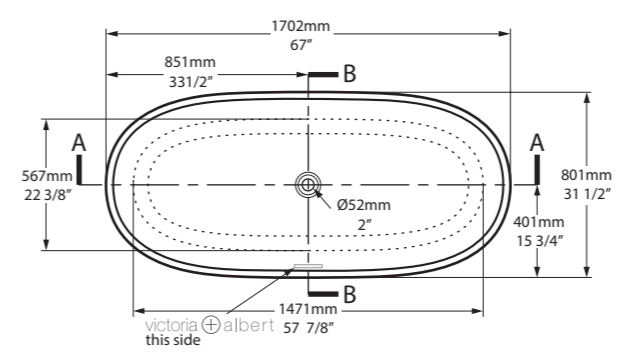

○ WAR-N-SW-NO ⚠ WAR-N-xx-NO

CE Massachusetts Code cUPC listing by IAPMO

Top View

Ipswich, Massachusetts, USA

Photography by: Eric Roth

Design by: Cummings Architects

SW rich in Volcanic Limestone AN BK GR MB MW SG