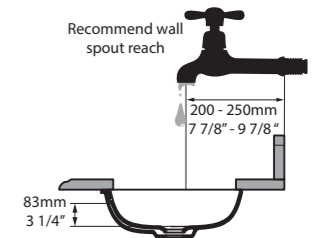

Metallo 61 Quartz

Quartz-topped washstand with an undermounted Kaali 46 basin.

- Choice of White, Black or Biscuit Quartz top;
- Removable upstand in same material finish;
- Option to order with or without tap holes;
- Two Polished Chrome legs with distinctive tee joint detailing;
- Towel rail and rack for storage;
- Wall anchors included.

MET-61-Qxx-N-PC MET-61-Qxx-1TH-PC MET-61-Qxx-3TH-PC

CE UPC Massachusetts Code Pending cUPC listing by IAPMO Pending

Section AA

Tap holes can be drilled by installer
Armaturenlöcher können leicht vom Installateur gebohrt werden
Les trous de robinetterie peuvent être percés par l'installateur
Pueden ser perforados por el instalador
I fori per rubinetti possono essere perforati dall'installatore

MET-61-Qxx-N-PC

MET-61-Qxx-1TH-PC

MET-61-Qxx-3TH-PC

l = 610mm/24"
w = 494mm/19 1/2"
h = 945mm/37 1/4"

MET-61-Qxx-N-PC
MET-61-Qxx-1TH-PC
MET-61-Qxx-3TH-PC
31kg