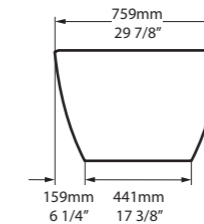

○ MO2-N-SW-NO   ⚡ MO2-N-xx-NO

Massachusetts Code
cUPC listing by IAPMO

Front View

l = 1685mm/66 3/8"
w = 759mm/29 7/8"
h = 550mm/21 5/8"

○ MO2-N-SW-NO
⚡ MO2-N-xx-NO
84kg

SW rich in Volcanic Limestone™

AN

BK

GR

MB

MW

SG

Mozzano 2 follows the same design as the Mozzano bath but in a larger size. Features a void space underneath for waste plumbing. Available in six standard exterior paint finishes, or explore our spectrum of new RAL colours in gloss or matt finishes.