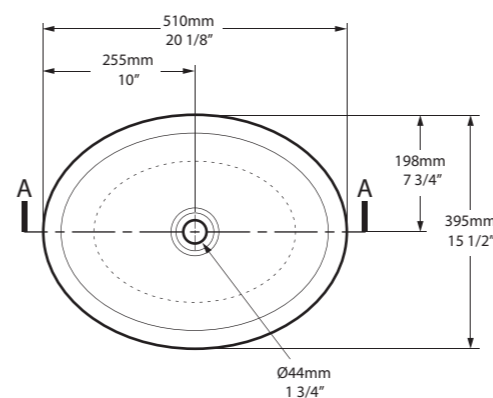

○ VB-RAD-51-NO   ⚡ VB-RAD51-xx-NO

CE Massachusetts Code
cUPC listing by IAPMO

Top View

l = 510mm/20 1/8"
w = 395mm/15 1/2"
h = 115mm/4 1/2"

○ VB-RAD-51-NO
⚡ VB-RAD51-xx-NO
5kg

The Radford 51 is a traditional countertop basin with subtle rim detailing. Designed to complement the Radford freestanding bath. Available in six standard exterior paint finishes, or explore our spectrum of new RAL colours in gloss or matt finishes.