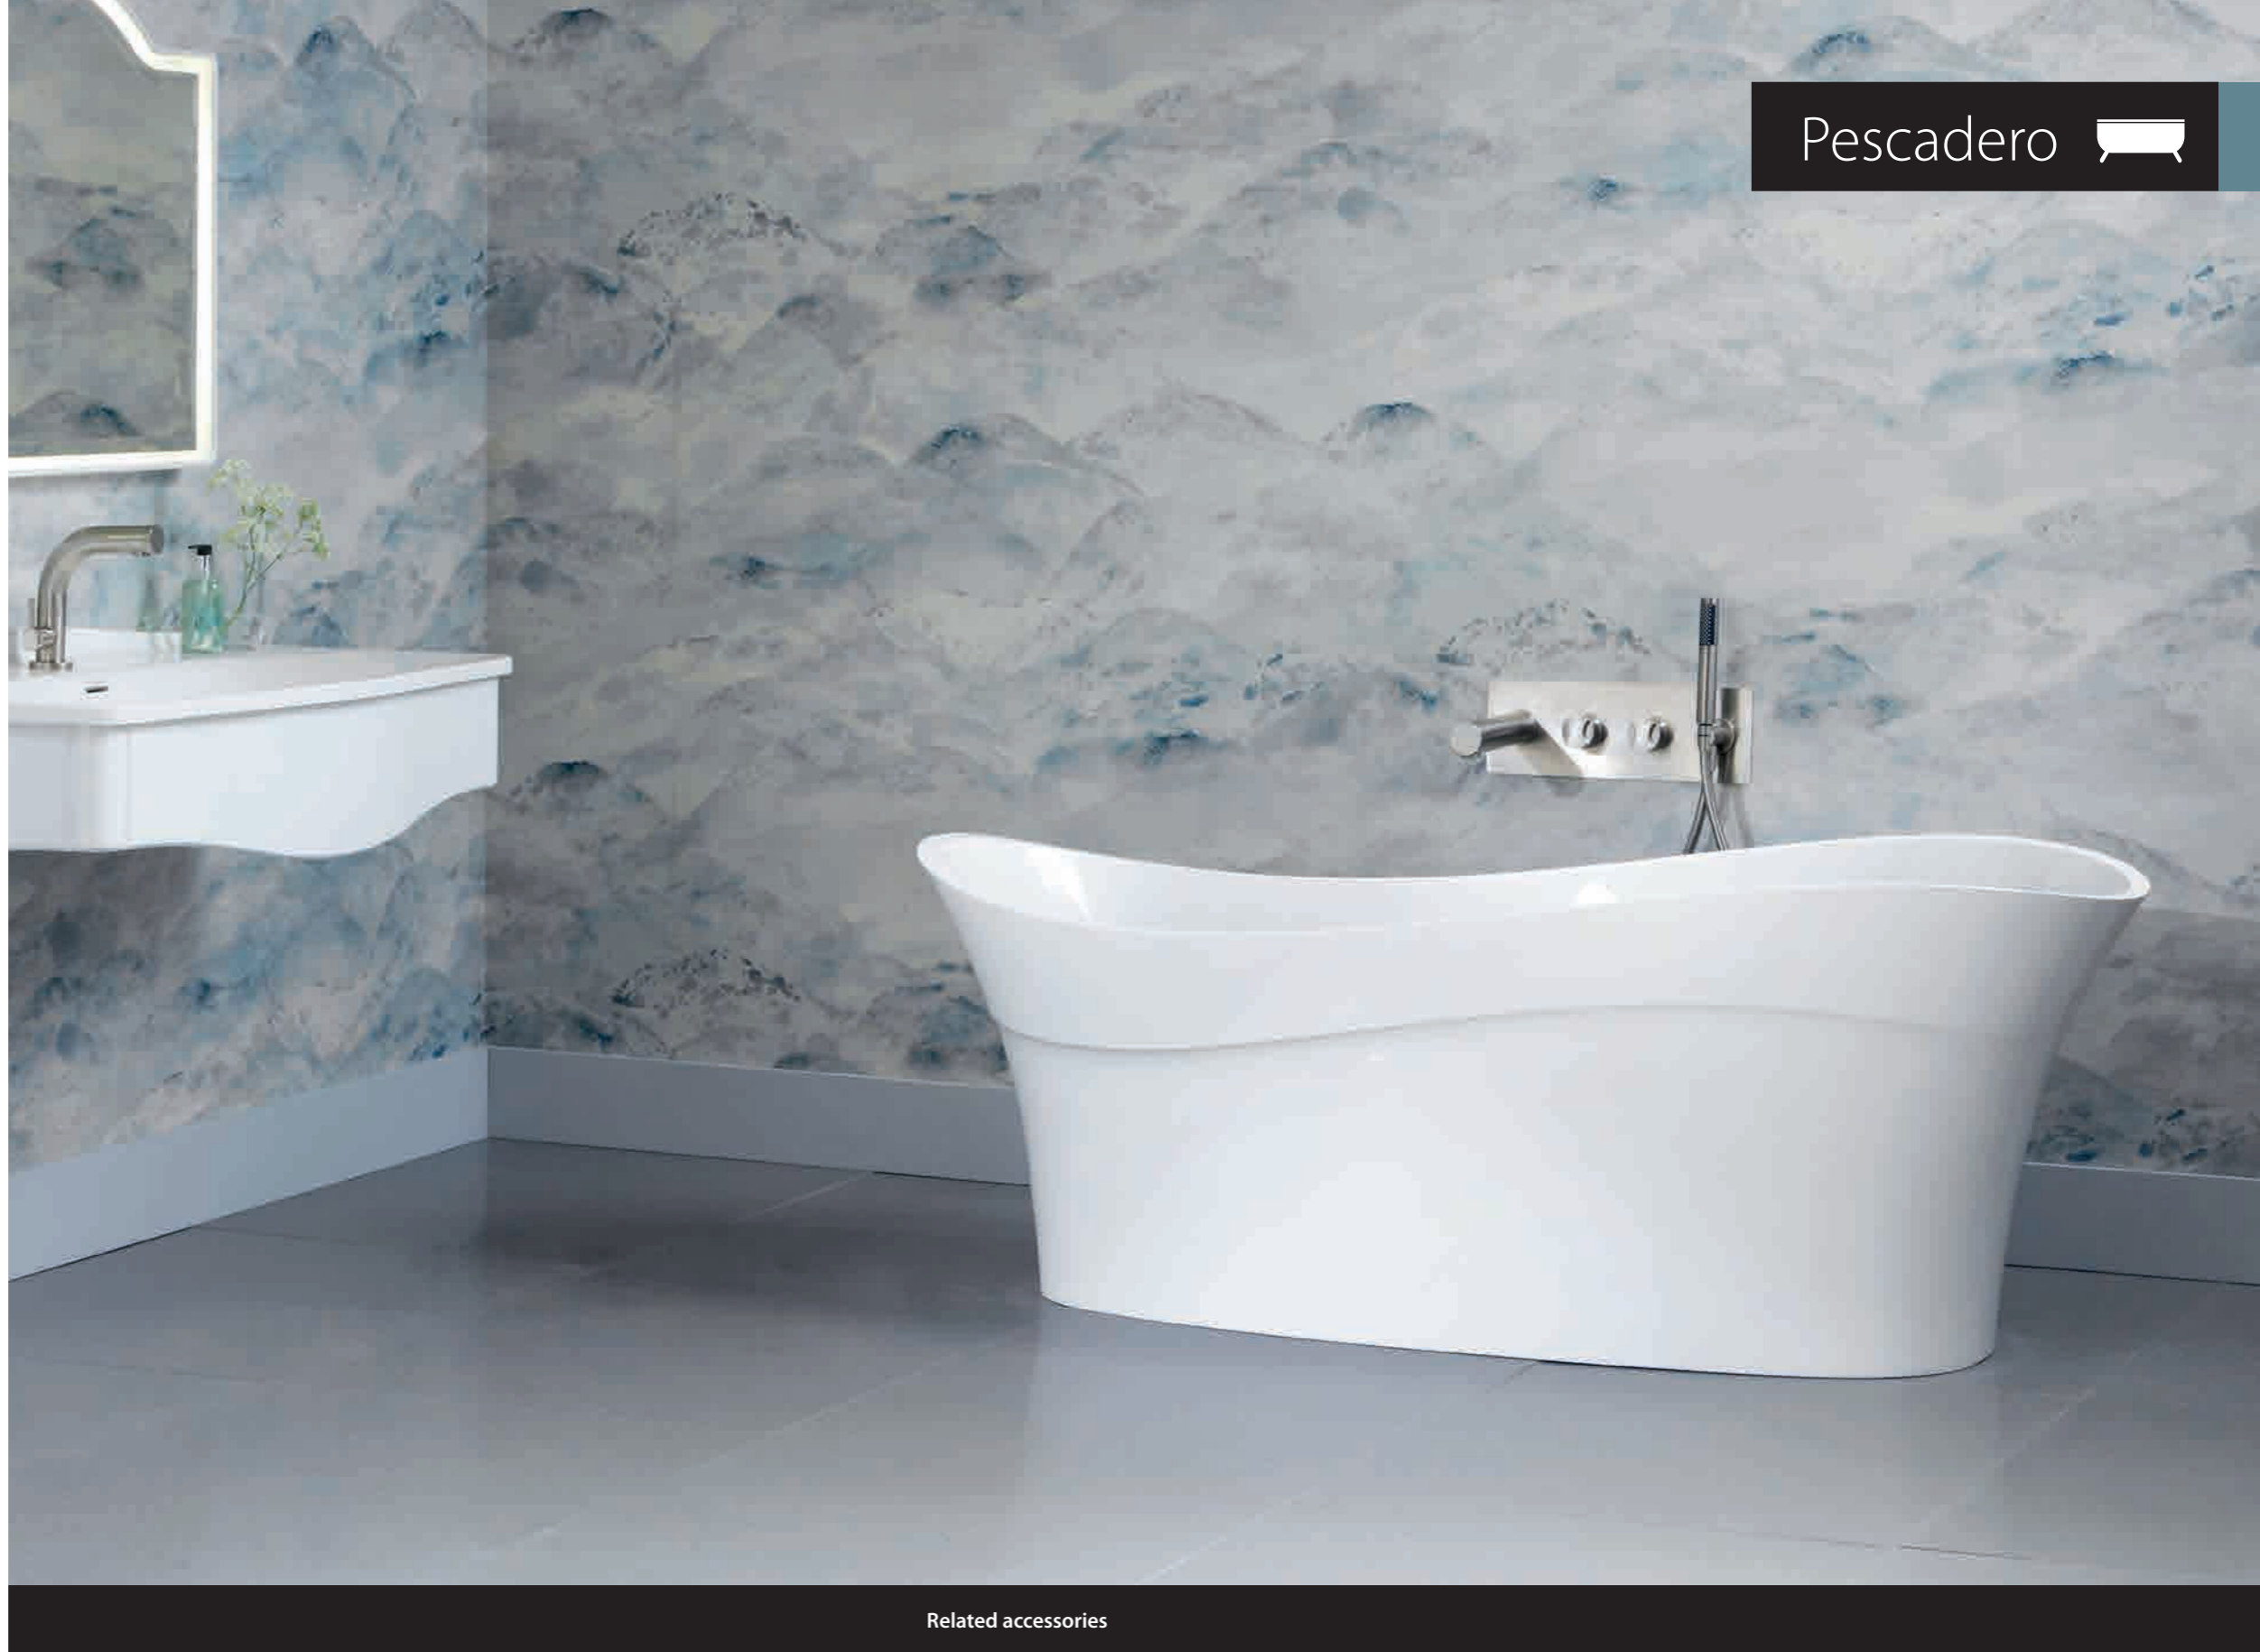

l = 1765mm/69½"  
w = 798mm/31¾"  
h = 578mm/22¾"

- PEM-N-SW-NO
  - PEM-N-xx-NO
- 88kg

○ PEM-N-SW-NO     ↓ PEM-N-xx-NO 

  Massachusetts Code  
cUPC listing by IAPMO

SW  rich in Volcanic Limestone   

Inspired by the sea, the double-ended Pescadero features an undulating rim, designed to form a distinctive, asymmetrical 'wave'. Features a void space underneath for waste plumbing. Available in six standard exterior paint finishes, or explore our spectrum of new RAL colours in gloss or matt finishes.