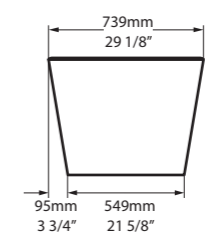

l = 1808mm/71½"  
 w = 800mm/31½"  
 h = 717mm/28¼"

○ TOU-N-SW-NO  
 ■ TOU-N-xx-NO  
 81kg

Related accessories

  **Amalfi 55**  
 Page 154

Adare Manor, County Limerick, Ireland

Photography by: Jack Hardy

○ TOU-N-SW-NO ↓ TOU-N-xx-NO

l = 1493mm/58¾"  
w = 739mm/29½"  
h = 560mm/22"

○ VET-N-SW-NO  
Ⓜ VET-N-xx-NO  
64kg

Related accessories

Pembroke 52  
Page 200

○ VET-N-SW-NO   **↓** VET-N-xx-NO 

Top View

Front View

Side View