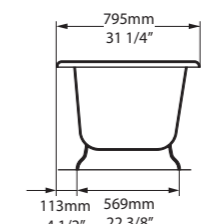

○ YOR-N-SW-NO + YOR-B-SW   † YOR-N-xx-NO + YOR-B-xx

Massachusetts Code
cUPC listing by IAPMO

Tap holes can be drilled by installer
Armaturenlöcher können leicht vom Installateur gebohrt werden
Les trous de robinetterie peuvent être percés par l'installateur
Pueden ser perforados por el instalador
I fori per rubinetti possono essere perforati dall'installatore

Front View

Kiawah Island, South Carolina, USA

Photography by: East Cherry

Design by: Novella Homes