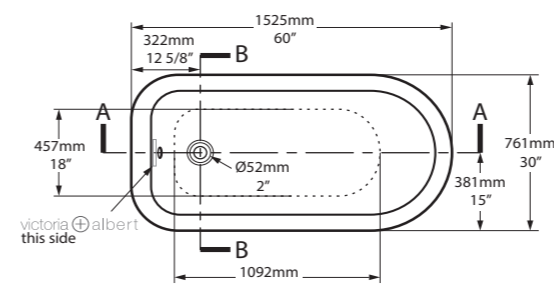

Brooklyn, New York, USA

Photography by: Sean Litchfield

Design by: Pip + Pencil for Homepolish

○ WES-N-SW-NO ⚡ WES-N-xx-NO

Top View

CE Massachusetts Code cUPC listing by IAPMO

Tap holes can be drilled by installer
Armaturenlöcher können leicht vom Installateur gebohrt werden
Les trous de robinetterie peuvent être percés par l'installateur
Pueden ser perforados por el instalador
I fori per rubinetti possono essere perforati dall'installatore

Rim Detail