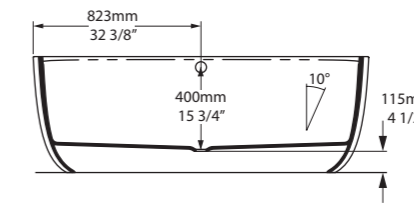

Ontario, Canada

Photography by: Mike Chajeki

Design by: Soda Pop Design Inc

○ ELD-N-SW-NO   ♣ ELD-N-xx-NO

Massachusetts Code
cUPC listing by IAPMO

Tap holes can be drilled by installer
Armaturenlöcher können leicht vom Installateur gebohrt werden
Les trous de robinetterie peuvent être percés par l'installateur
Pueden ser perforados por el instalador
I fori per rubinetti possono essere perforati dall'installatore

Section AA