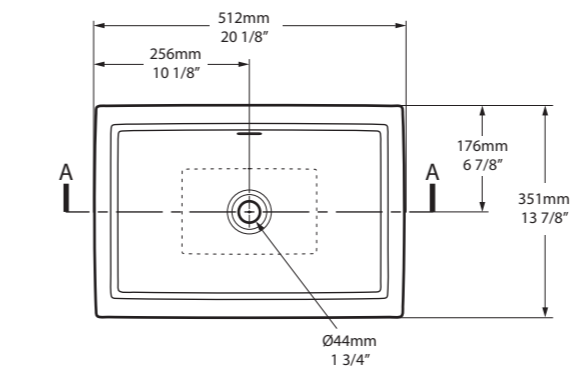

Pembroke 52

○ DU-PEM-52-IO

CE Massachusetts Code
cUPC listing by IAPMO

Top View