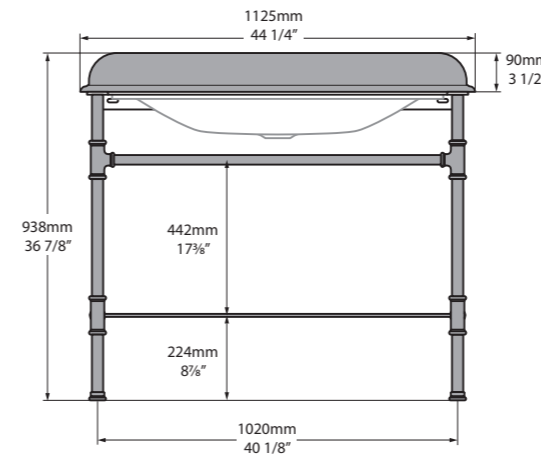

MET-113-Qxx-N-PC MET-113-Qxx-1TH-PC MET-113-Qxx-3TH-PC

Front view