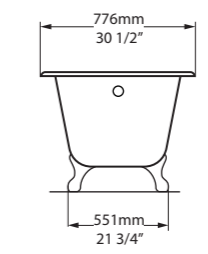

○ HAM-N-SW-NO ☒   ♣ HAM-N-xx-NO ☒

CE   UPC
Massachusetts Code
cUPC listing by IAPMO

Tap holes can be drilled by installer
Armaturenlöcher können leicht vom Installateur gebohrt werden
Les trous de robinetterie peuvent être percés par l'installateur
Pueden ser perforados por el instalador
I fori per rubinetti possono essere perforati dall'installatore

New South Wales, Australia

Photography by: Anson Smart

Design by: Greg Natale

rich in
Volcanic
Limestone™