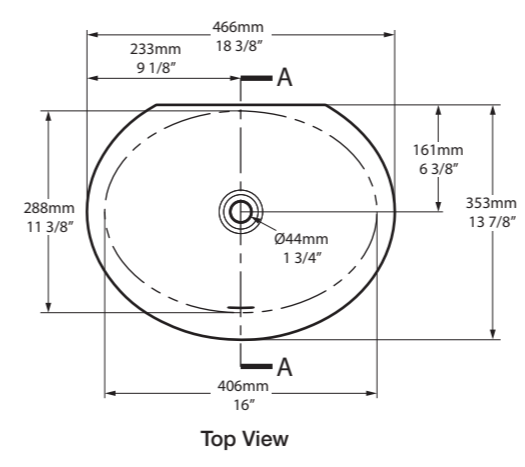

Kaali 46

○ UB-KAA-46-IO

CE Massachusetts Code
cUPC listing by IAPMO

A deep oval basin designed for undermount installation. The Kaali 46 features an internal overflow and is now available in two additional sizes - see Kaali 60 and Kaali 65. Also available in washstand format - see Metallo 61 Quartz.

l = 466mm/18 3/8"
w = 353mm/13 7/8"
h = 140mm/5 1/2"
○ UB-KAA-46-IO
3kg

SW rich in
Volcanic
Limestone™