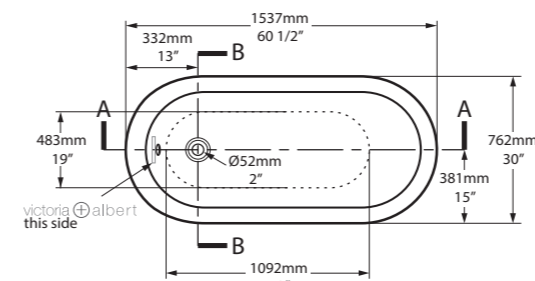

Tap holes can be drilled by installer
Armaturenlöcher können leicht vom Installateur gebohrt werden
Les trous de robinetterie peuvent être percés par l'installateur
Pueden ser perforados por el instalador
I fori per rubinetti possono essere perforati dall'installatore

○ SHR-N-SW-NO   ↓ SHR-N-xx-NO

Top View