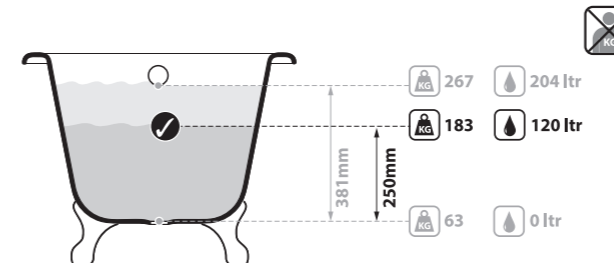

Brooklyn, New York, USA

Photography by: Sean Litchfield

Design by: Pip + Pencil for Homepolish

○ WES-N-SW-NO ⚡ WES-N-xx-NO

CE Massachusetts Code cUPC listing by IAPMO

Tap holes can be drilled by installer
Armaturenlöcher können leicht vom Installateur gebohrt werden
Les trous de robinetterie peuvent être percés par l'installateur
Pueden ser perforados por el instalador
I fori per rubinetti possono essere perforati dall'installatore

Rim Detail