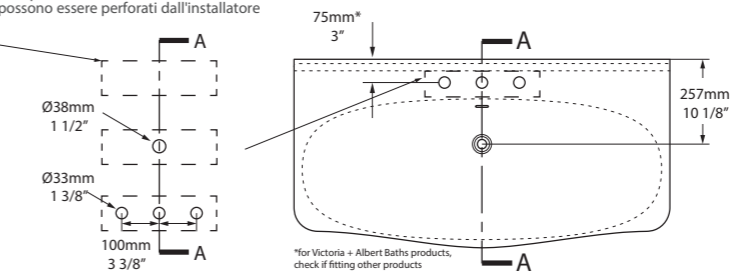

Tap holes can be drilled by installer
Armaturenlöcher können leicht vom Installateur gebohrt werden
Les trous de robinetterie peuvent être percés par l'installateur
Pueden ser perforados por el instalador
I fori per rubinetti possono essere perforati dall'installatore

MANV-N-114-xx-IO
MANV-1TH-114-xx-IO
MANV-3TH-114-xx-IO