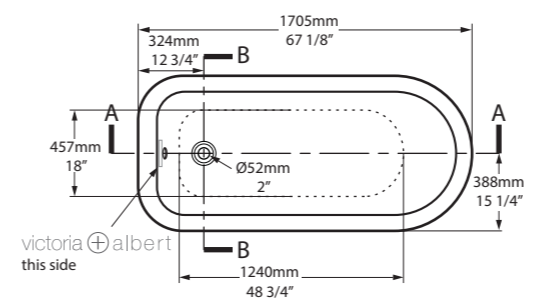

○ HAM-N-SW-NO ☒   ♣ HAM-N-xx-NO ☒

CE   UPC
Massachusetts Code
cUPC listing by IAPMO

Tap holes can be drilled by installer
Armaturenlöcher können leicht vom Installateur gebohrt werden
Les trous de robinetterie peuvent être percés par l'installateur
Pueden ser perforados por el instalador
I fori per rubinetti possono essere perforati dall'installatore

New South Wales, Australia

Photography by: Anson Smart

Design by: Greg Natale

rich in
Volcanic
Limestone™