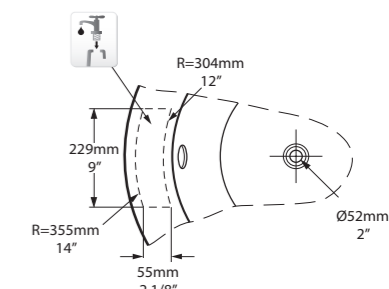

Tap holes can be drilled by installer
Armaturenlöcher können leicht vom Installateur gebohrt werden
Les trous de robinetterie peuvent être percés par l'installateur
Pueden ser perforados por el instalador
I fori per rubinetti possono essere perforati dall'installatore

○ SHR-N-SW-NO   ↓ SHR-N-xx-NO

Rim Detail

London, Ontario, Canada

Photography by: ARC Creative

Design by: Lilly Home + Design