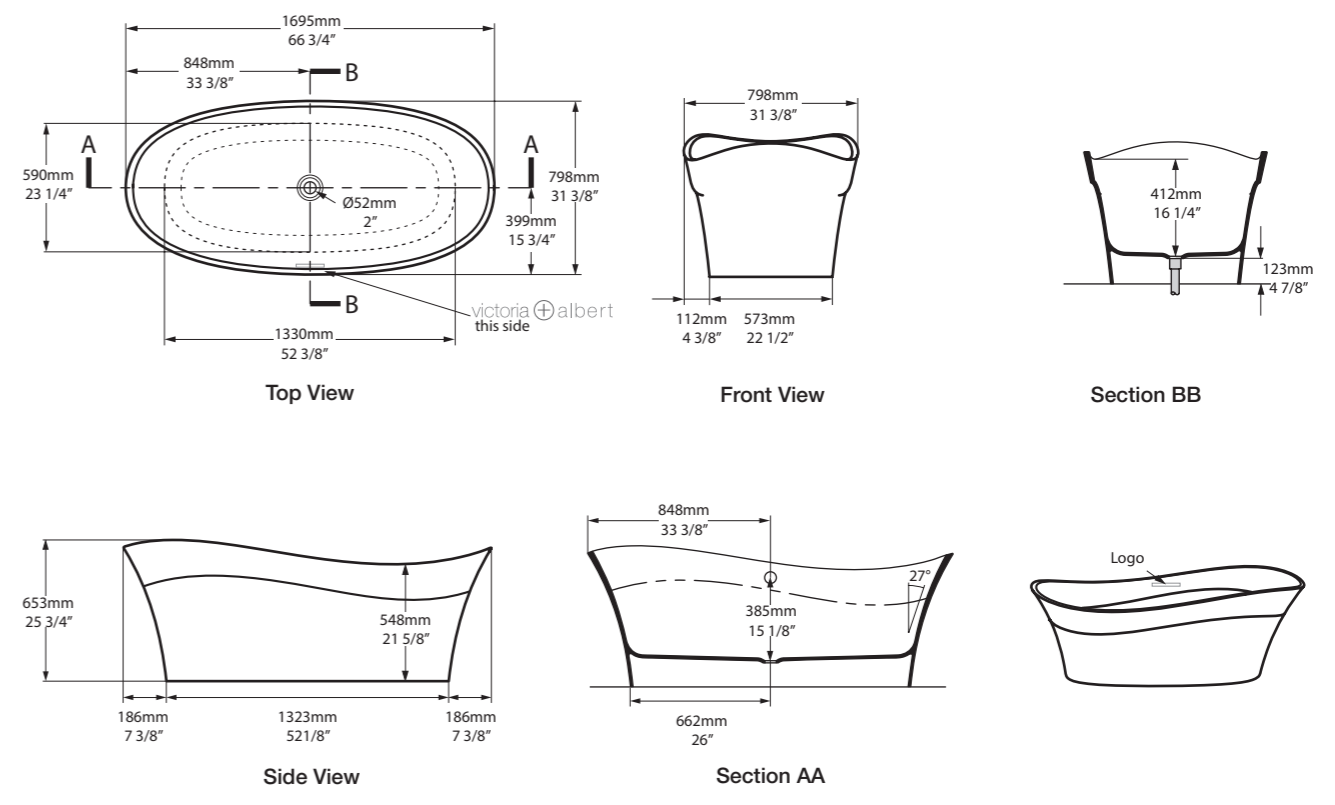

l = 1695mm/66¾"  
 w = 798mm/31⅜"  
 h = 653mm/25¾"

○ PES-N-SW-NO  
 🚰 PES-N-xx-NO  
 75kg

Related accessories

○ PES-N-SW-NO     ↓ PES-N-xx-NO 

  Massachusetts Code  
cUPC listing by IAPMO  
Registered Design