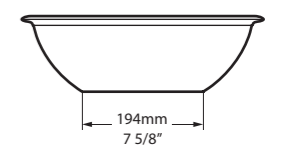

○ VB-DRA-40-NO ▼ VB-DRA40-xx-NO

Top View

Rim Detail

Side View

The Drayton 40 is a traditional countertop basin with subtle rim detailing. Designed to complement the Drayton freestanding bath. Available in six standard exterior paint finishes, or explore our spectrum of new RAL colours in gloss or matt finishes.

l = 400mm/15 3/4"
w = 400mm/15 3/4"
h = 123mm/4 7/8"
○ VB-DRA-40-NO
▼ VB-DRA40-xx-NO
4kg