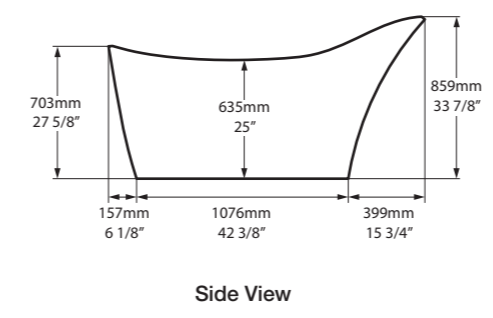

l = 1632mm/64¼"  
 w = 794mm/31¼"  
 h = 859mm/33⅞"

- AML-N-SW-NO
  - ⚙ AML-N-xx-NO
- 70kg

Related accessories

Amalfi 55  
 Page 154

○ AML-N-SW-NO     ↓ AML-N-xx-NO 

CE  Massachusetts Code  
cUPC listing by IAPMO

l = 1645mm/64¾"  
w = 800mm/31½"  
h = 611mm/24"

○ AMT-N-SW-NO  
■ AMT-N-xx-NO  
69kg

Related accessories

Amiata 60  
Page 156

○ AMT-N-SW-NO     ♣ AMT-N-xx-NO 

CE  Massachusetts Code  
cUPC listing by IAPMO  
Registered Design