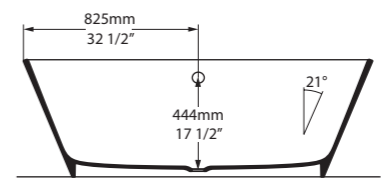

Vetralla 2

○ VE2-N-SW-NO   ♣ VE2-N-xx-NO

CE Massachusetts Code
cUPC listing by IAPMO

Section AA

A modern bath for a modern bathroom. Vetralla 2 is deep and double-ended with generous volume. Also offered in a smaller format called Vetralla. Available in six standard exterior paint finishes, or explore our spectrum of new RAL colours in gloss or matt finishes.

l = 1650mm/65"
w = 727mm/28 5/8"
h = 550mm/21 5/8"
○ VE2-N-SW-NO
♣ VE2-N-xx-NO
69kg

SW rich in Volcanic Limestone