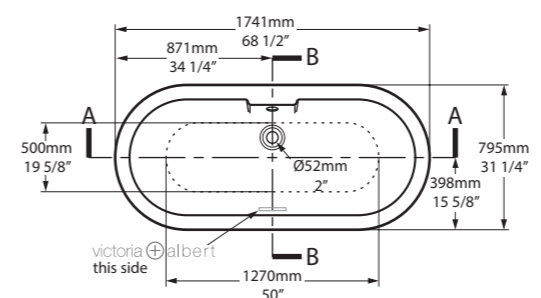

○ YOR-N-SW-NO + YOR-B-SW   † YOR-N-xx-NO + YOR-B-xx

Massachusetts Code
cUPC listing by IAPMO

Tap holes can be drilled by installer
Armaturenlöcher können leicht vom Installateur gebohrt werden
Les trous de robinetterie peuvent être percés par l'installateur
Pueden ser perforados por el instalador
I fori per rubinetti possono essere perforati dall'installatore

Top View

Kiawah Island, South Carolina, USA

Photography by: East Cherry

Design by: Novella Homes