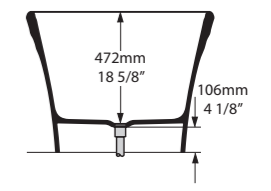

l = 1702mm/67"  
w = 801mm/31½"  
h = 598mm/23½"

○ WAR-N-SW-NO  
⬇️ WAR-N-xx-NO  
85kg

○ WAR-N-SW-NO  ⚠ WAR-N-xx-NO 

CE  Massachusetts Code cUPC listing by IAPMO

Top View

Front View

Section BB

Side View

l = 1525mm/60"  
w = 761mm/30"  
h = 613mm/24½"

○ WES-N-SW-NO  
■ WES-N-xx-NO  
63kg

Related accessories

- 

**Metallo 61 Quartz**  
Page 218
- 

**Anatolia 56**  
Page 240

Brooklyn, New York, USA

Photography by: Sean Litchfield