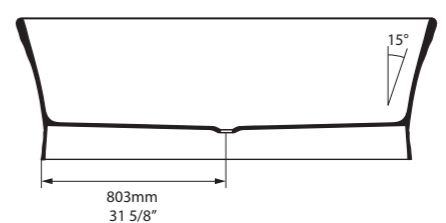

l = 1797mm/70¾"  
 w = 780mm/30¾"  
 h = 608mm/23⅞"

○ WOR-N-SW-NO  
 ■ WOR-N-xx-NO  
 105kg

○ WOR-N-SW-NO     ⚡ WOR-N-xx-NO 

CE  Massachusetts Code  
cUPC listing by IAPMO

Top View

Front View

Section BB

Side View