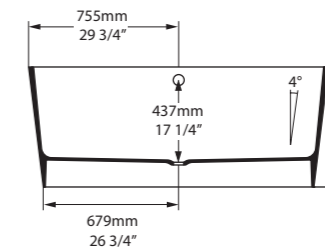

Laguna Beach, California, USA

Photography by: Chad Mellon

Design by: Tania Cassill

ios

○ IOS-N-SW-NO IOS-N-xx-NO

Massachusetts Code
cUPC listing by IAPMO

Section AA