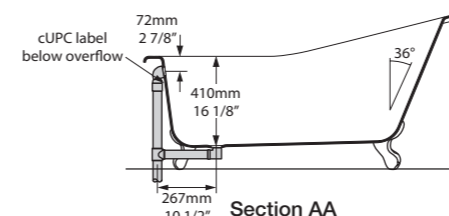

Tap holes can be drilled by installer
Armaturenlöcher können leicht vom Installateur gebohrt werden
Les trous de robinetterie peuvent être percés par l'installateur
Pueden ser perforados por el instalador
I fori per rubinetti possono essere perforati dall'installatore

○ SHR-N-SW-NO   ↓ SHR-N-xx-NO

Section AA

Rim Detail

London, Ontario, Canada

Photography by: ARC Creative

Design by: Lilly Home + Design