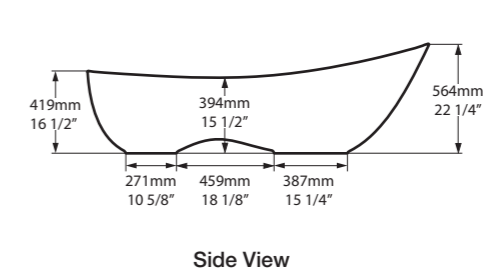

○ CAB-N-SW-NO   † CAB-N-xx-NO

Massachusetts Code
cUPC listing by IAPMO
Registered Design

Side View