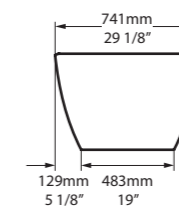

Cotswolds, United Kingdom

Photography by: Paul Craig

Design by: Pippa Paton Design

○ MOZ-N-SW-NO ⚠ MOZ-N-xx-NO

CE Massachusetts Code
cUPC listing by IAPMO

Front View