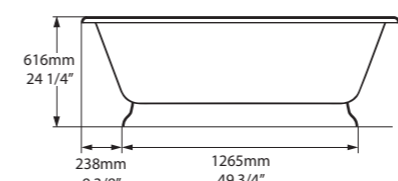

○ YOR-N-SW-NO + YOR-B-SW   † YOR-N-xx-NO + YOR-B-xx

Massachusetts Code
cUPC listing by IAPMO

Tap holes can be drilled by installer
Armaturenlöcher können leicht vom Installateur gebohrt werden
Les trous de robinetterie peuvent être percés par l'installateur
Pueden ser perforados por el instalador
I fori per rubinetti possono essere perforati dall'installatore

Side View

Kiawah Island, South Carolina, USA

Photography by: East Cherry

Design by: Novella Homes