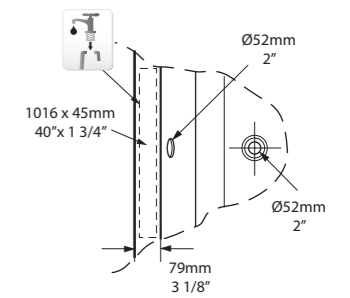

Pittsburgh, Pennsylvania, USA

Photography by: Max Kim-Bee

Design by: Leanne Ford

○ RIC-N-SW-NO   ♣ RIC-N-xx-NO

CE Massachusetts Code
cUPC listing by IAPMO

Tap holes can be drilled by installer
Armaturenlöcher können leicht vom Installateur gebohrt werden
Les trous de robinetterie peuvent être percés par l'installateur
I fori per rubinetti possono essere perforati dall'installatore

Rim Detail

289 227 ltr
198 136 ltr
62 0 ltr