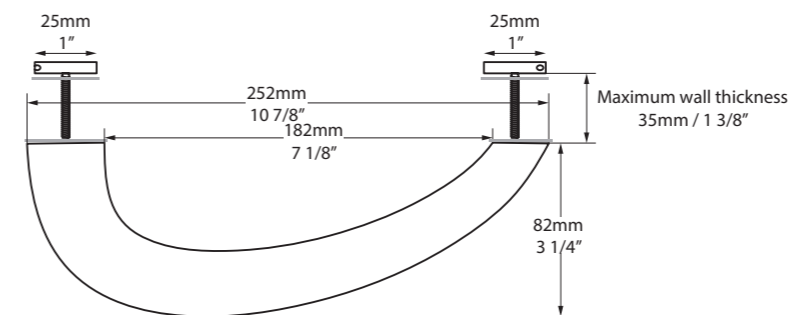

K-HAN01-xx

Top View