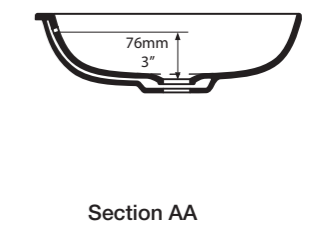

l = 560mm/22"  
w = 358mm/14 1/8"  
h = 139mm/5 1/2"  
○ UB-KAL-56-IO  
5kg

**SW**  rich in  
Volcanic  
Limestone™

**NEW** Kaldera 62 

○ UB-KAL-62-IO 

**CE**  Massachusetts Code  
cUPC listing by IAPMO

The Kaldera 62 is the largest of the Kaldera undermount basins. Rectangular in shape, it is designed to match the Kaldera built-in bath collection but naturally complements other models. Features an internal overflow. Also available in a smaller size - see Kaldera 56.