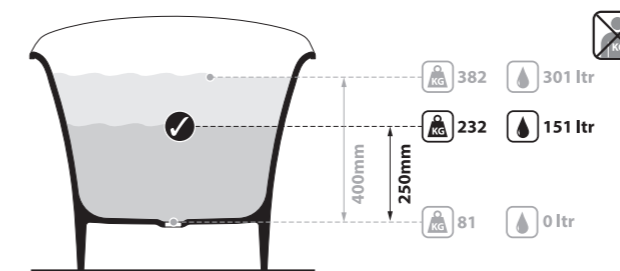

○ TOU-N-SW-NO ↓ TOU-N-xx-NO

CE Massachusetts Code cUPC listing by IAPMO