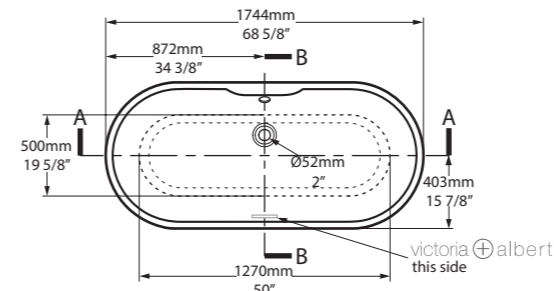

○ MON-N-SW-NO MON-N-xx-NO

Massachusetts Code
cUPC listing by IAPMO

Tap holes can be drilled by installer
Armaturenlöcher können leicht vom Installateur gebohrt werden
Les trous de robinetterie peuvent être percés par l'installateur
Pueden ser perforados por el instalador
I fori per rubinetti possono essere perforati dall'installatore

Top View

220 ltr
 139 ltr
 0 ltr

Newport Beach, California, USA

Photography by: Lane Dittoe

Design by: Mindy Gayer Design

SW rich in Volcanic Limestone™