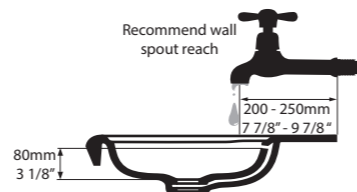

Section AA

Tap holes can be drilled by installer
Armaturenlöcher können leicht vom Installateur gebohrt werden
Les trous de robinetterie peuvent être percés par l'installateur
Pueden ser perforados por el instalador
I fori per rubinetti possono essere perforati dall'installatore

LAR-N-100-xx-IO

LAR-1TH-100-xx-IO

LAR-3TH-100-xx-IO