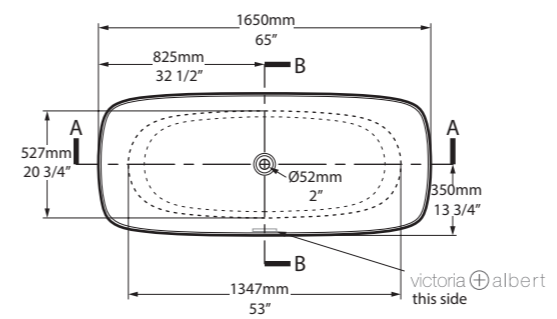

○ TRV-N-SW-NO   ↓ TRV-N-xx-NO

CE Massachusetts Code
cUPC listing by IAPMO

Top View

SW rich in Volcanic Limestone™ AN BK GR MB MW SG