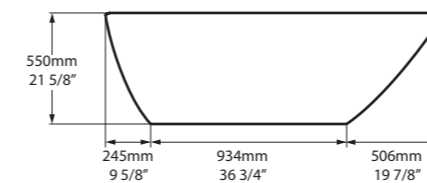

○ MO2-N-SW-NO   ⚡ MO2-N-xx-NO

Massachusetts Code
cUPC listing by IAPMO

Side View

l = 1685mm/66 3/8"
w = 759mm/29 7/8"
h = 550mm/21 5/8"

○ MO2-N-SW-NO
⚡ MO2-N-xx-NO
84kg

SW rich in Volcanic Limestone™

AN

BK

GR

MB

MW

SG

Mozzano 2 follows the same design as the Mozzano bath but in a larger size. Features a void space underneath for waste plumbing. Available in six standard exterior paint finishes, or explore our spectrum of new RAL colours in gloss or matt finishes.