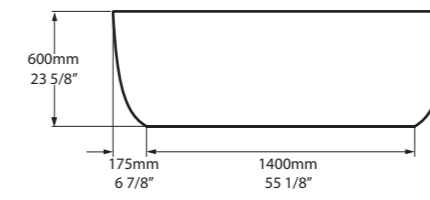

Ontario, Canada

Photography by: Mike Chajeki

Design by: Soda Pop Design Inc

○ ELD-N-SW-NO   ♣ ELD-N-xx-NO

Massachusetts Code
cUPC listing by IAPMO

Tap holes can be drilled by installer
Armaturenlöcher können leicht vom Installateur gebohrt werden
Les trous de robinetterie peuvent être percés par l'installateur
Pueden ser perforados por el instalador
I fori per rubinetti possono essere perforati dall'installatore

Front View