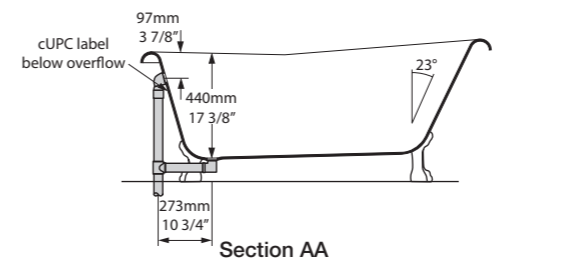

l = 1704mm/67 1/8"  
 w = 809mm/31 7/8"  
 h = 752mm/29 5/8"

○ ROX-N-SW-NO  
 ■ ROX-N-xx-NO  
 60kg

○ ROX-N-SW-NO     ↓ ROX-N-xx-NO 

CE  Massachusetts Code  
cUPC listing by IAPMO

Johannesburg, South Africa