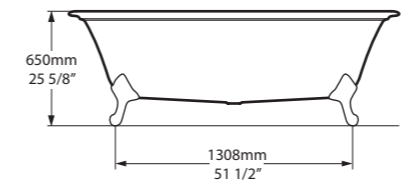

○ RAD-N-SW-NO   ⚠ RAD-N-xx-NO

Massachusetts Code
cUPC listing by IAPMO
Registered Design

Side View

- FT-RAD-WH
- FT-RAD-PC
- FT-RAD-PB
- FT-RAD-PN
- FT-RAD-BN
- FT-RAD-AB
- FT-RAD-SW
- rich in Volcanic Limestone™

- rich in Volcanic Limestone™