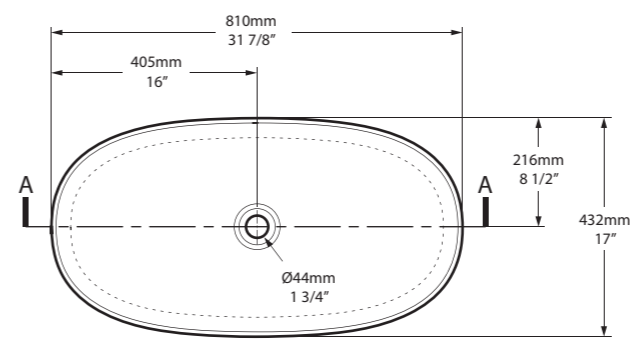

l = 400mm/15 3/4"  
w = 400mm/15 3/4"  
h = 123mm/4 7/8"  
○ VB-DRA-40-NO  
▼ VB-DRA40-xx-NO  
4kg

○ VB-EDG-45-NO     ▮ VB-EDG45-xx-NO 

Top View

Side View

Front View

Section AA

l = 450mm/17 3/4"  
w = 325mm/12 3/4"  
h = 111mm/4 3/8"

l = 540mm/21 1/4"  
w = 362mm/14 1/4"  
h = 125mm/4 7/8"

○ VB-IOS-54-NO  
⚡ VB-IOS54-xx-NO  
7kg

SW  rich in Volcanic Limestone  AN BK GR MB MW SG 

○ VB-IOS-80-NO      ▮ VB-IOS80-xx-NO  

  Massachusetts Code  
cUPC listing by IAPMO