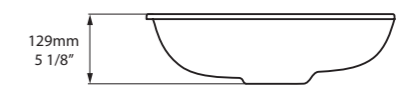

l = 475mm/18 3/4"  
w = 453mm/17 7/8"  
h = 136mm/5 3/8"  
○ UB-KAA-48-IO  
4kg

**SW**  rich in  
Volcanic  
Limestone™

**NEW** Kaali 60 

○ UB-KAA-60-IO 

**CE**  Massachusetts Code  
cUPC listing by IAPMO