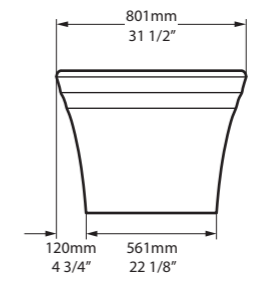

l = 1702mm/67"  
w = 801mm/31½"  
h = 598mm/23½"

○ WAR-N-SW-NO  
⬇️ WAR-N-xx-NO  
85kg

○ WAR-N-SW-NO  ⚠ WAR-N-xx-NO 

CE  Massachusetts Code cUPC listing by IAPMO

Top View

Front View

Section BB

Side View

l = 1525mm/60"  
w = 761mm/30"  
h = 613mm/24½"

○ WES-N-SW-NO  
■ WES-N-xx-NO  
63kg

Related accessories

- 

**Metallo 61 Quartz**  
Page 218
- 

**Anatolia 56**  
Page 240

Brooklyn, New York, USA

Photography by: Sean Litchfield