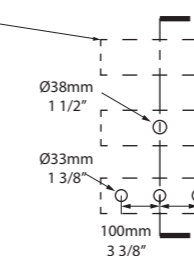

Tap holes can be drilled by installer
Armaturenlöcher können leicht vom Installateur gebohrt werden
Les trous de robinetterie peuvent être percés par l'installateur
Pueden ser perforados por el instalador
I fori per rubinetti possono essere perforati dall'installatore

MET-114-N-PC

MET-114-1TH-PC

MET-114-3TH-PC

l = 1145mm/45 1/8"
w = 579mm/22 3/4"
h = 902mm/35 1/2"

MET-114-N-PC
MET-114-1TH-PC
MET-114-3TH-PC
35kg