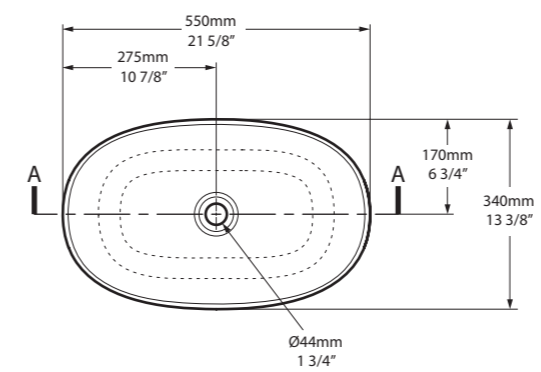

Cabrits 55

○ VB-CAB-55-NO   † VB-CAB55-xx-NO

Massachusetts Code
cUPC listing by IAPMO

Top View

l = 550mm/21 5/8"
w = 340mm/13 3/8"
h = 100mm/3 7/8"
○ VB-CAB-55-NO
† VB-CAB55-xx-NO
6kg

The Cabrits 55 basin is a low-slung, sophisticated basin featuring complex curves. Designed to complement the Cabrits bath. Available in six standard exterior paint finishes, or explore our spectrum of new RAL colours in gloss or matt finishes.