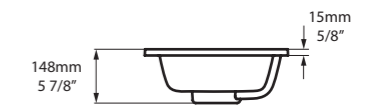

Rossendale 91

○ DU-ROS-91-IO

CE Massachusetts Code
cUPC listing by IAPMO

Top View