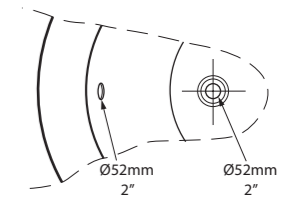

○ MAR-N-SW-NO + MAR-B-SW ⚠ MAR-N-xx-NO + MAR-B-xx

CE Massachusetts Code cUPC listing by IAPMO

Rim Detail

Brighton, Australia

Photography by: Tom Blachford

Design by: Technē Architecture + Interior Design