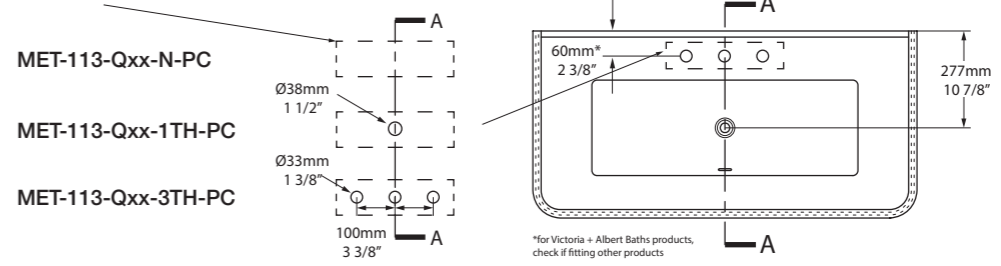

Tap holes can be drilled by installer
Armaturenlöcher können leicht vom Installateur gebohrt werden
Les trous de robinetterie peuvent être percés par l'installateur
Pueden ser perforados por el instalador
I fori per rubinetti possono essere perforati dall'installatore