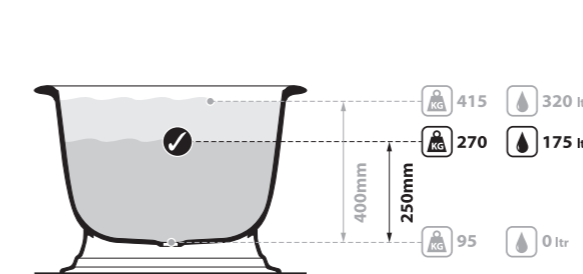

Elwick

○ RAD-N-SW-NO + ELW-B-SW ☒ ⚠ RAD-N-xx-NO + ELW-B-xx ☒

CE Massachusetts Code cUPC listing by IAPMO Registered Design