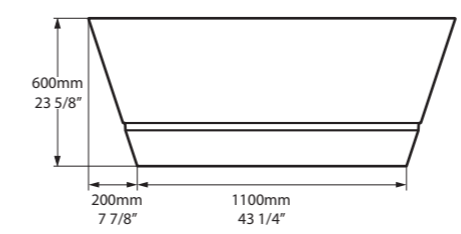

○ TAI-N-SW-NO   ⚙️ TAI-N-xx-NO

Massachusetts Code cUPC listing by IAPMO

Side View

SW rich in Volcanic Limestone AN BK GR MB MW SG