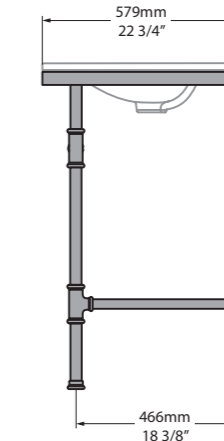

Side view

MET-114-N-PC MET-114-1TH-PC MET-114-3TH-PC