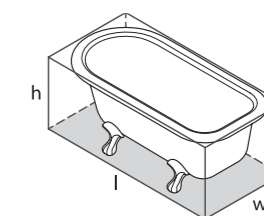

l = 1525mm/60"  
w = 761mm/30"  
h = 613mm/24½"

○ WES-N-SW-NO  
■ WES-N-xx-NO  
63kg

Related accessories

- 

**Metallo 61 Quartz**  
Page 218
- 

**Anatolia 56**  
Page 240

Brooklyn, New York, USA

Photography by: Sean Litchfield