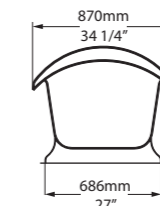

○ MAR-N-SW-NO + MAR-B-SW ⚠ MAR-N-xx-NO + MAR-B-xx

CE Massachusetts Code cUPC listing by IAPMO

Front View

Brighton, Australia

Photography by: Tom Blachford

Design by: Technē Architecture + Interior Design