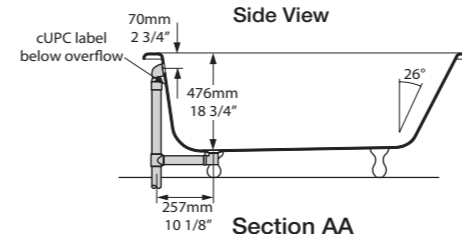

Section AA

CE Massachusetts Code cUPC listing by IAPMO

Tap holes can be drilled by installer
Armaturenlöcher können leicht vom Installateur gebohrt werden
Les trous de robinetterie peuvent être percés par l'installateur
Pueden ser perforados por el instalador
I fori per rubinetti possono essere perforati dall'installatore