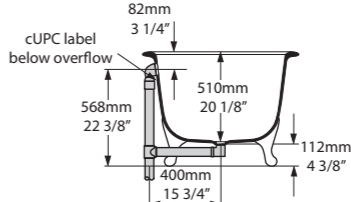

○ RAD-N-SW-NO   ⚠ RAD-N-xx-NO

Massachusetts Code
cUPC listing by IAPMO
Registered Design

Section BB

- FT-RAD-WH
- FT-RAD-PC
- FT-RAD-PB
- FT-RAD-PN
- FT-RAD-BN
- FT-RAD-AB
- FT-RAD-SW
- rich in Volcanic Limestone™

- rich in Volcanic Limestone™