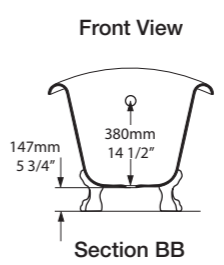

l = 1743mm/68 7/8"  
w = 753mm/29 5/8"  
h = 597mm/23 1/2"

○ RAV-N-SW-NO  
■ RAV-N-xx-NO  
81kg

Related accessories

Ravello 60  
Page 180

○ RAV-N-SW-NO    ↓ RAV-N-xx-NO

CE Massachusetts Code  
cUPC listing by IAPMO

l = 1704mm/67 1/8"  
 w = 809mm/31 7/8"  
 h = 752mm/29 5/8"

○ ROX-N-SW-NO  
 ■ ROX-N-xx-NO  
 60kg

○ ROX-N-SW-NO     ↓ ROX-N-xx-NO 

CE  Massachusetts Code  
cUPC listing by IAPMO

Johannesburg, South Africa