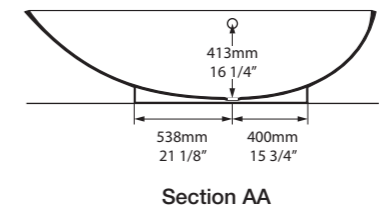

l = 1900mm/74¾"  
w = 845mm/33¼"  
h = 503mm/19¾"

○ NAP-N-SW-NO  
■ NAP-N-xx-NO  
71kg

Related accessories

**Napoli 57**  
Page 176

**Tombolo 10**  
Page 254

○ NAP-N-SW-NO    **‡** NAP-N-xx-NO 

**CE**  Massachusetts Code  
cUPC listing by IAPMO