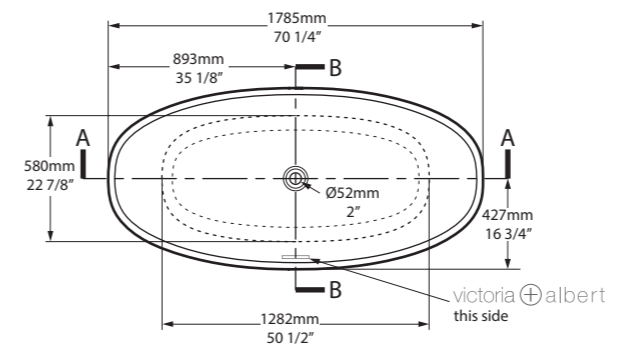

○ BAR-N-SW-NO   ↓ BAR-N-xx-NO

Top View