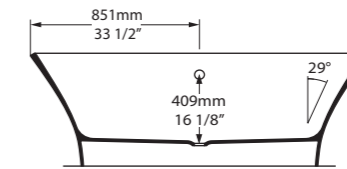

London, United Kingdom

Photography by: Paul Craig

Design by: dk INTERIORS

○ INN-N-SW-NO   ♣ INN-N-xx-NO

CE Massachusetts Code
cUPC listing by IAPMO

Section AA