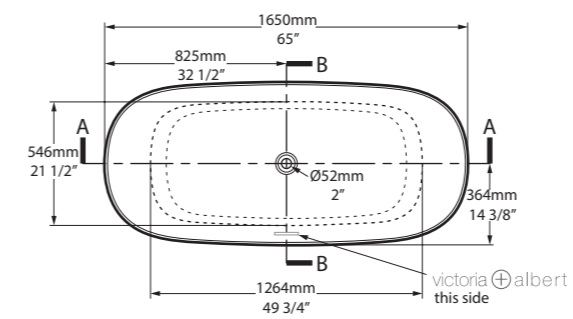

Vetralla 2

○ VE2-N-SW-NO   ♣ VE2-N-xx-NO

CE Massachusetts Code
cUPC listing by IAPMO

Top View