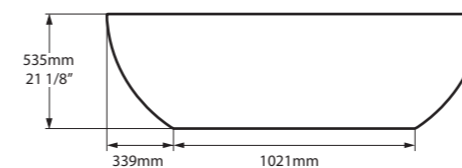

○ BA2-N-SW-NO   ▣ BA2-N-xx-NO

Massachusetts Code
cUPC listing by IAPMO

Side View

l = 1698mm/66 7/8"
w = 806mm/31 3/4"
h = 535mm/21 1/8"

○ BA2-N-SW-NO
▣ BA2-N-xx-NO
87kg

Barcelona 2 follows the same design aesthetic as the popular Barcelona bath, but with more compact dimensions. The bath also features a void space underneath for waste plumbing. Complemented by the Barcelona 48, Barcelona 55 or Barcelona 64 basins (page 158-163). Available in six standard exterior paint finishes, or explore our spectrum of new RAL colours in gloss or matt finishes.

Also see two larger formats; Barcelona, or Barcelona 3, which features a void.