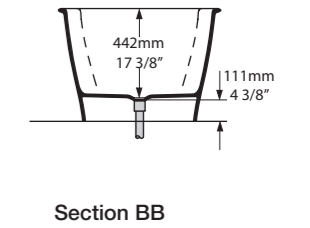

○ PEM-N-SW-NO   ↓ PEM-N-xx-NO

Massachusetts Code
cUPC listing by IAPMO

SW rich in Volcanic Limestone