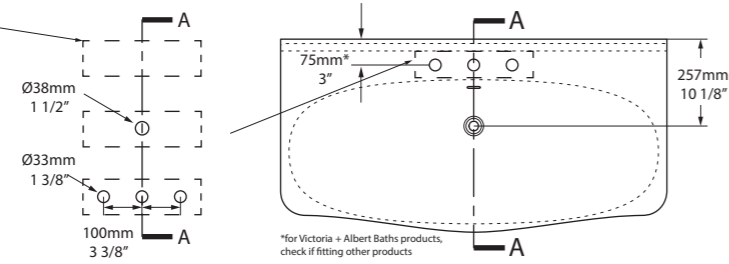

Tap holes can be drilled by installer
Armaturenlöcher können leicht vom Installateur gebohrt werden
Les trous de robinetterie peuvent être percés par l'installateur
Pueden ser perforados por el instalador
I fori per rubinetti possono essere perforati dall'installatore

MAN-N-114-xx-IO
MAN-1TH-114-xx-IO
MAN-3TH-114-xx-IO

l = 1145mm/45 1/8"
w = 579mm/22 3/4"
h = 914mm/36"
MAN-N-114-xx-IO
MAN-1TH-114-xx-IO
MAN-3TH-114-xx-IO
50.5kg