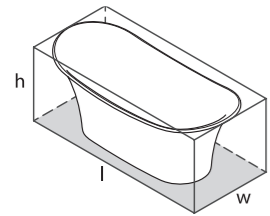

Classical design from Victoria + Albert - a deep double-ended bateau bath inspired by the French versions first seen in the 1860s. Features a void space underneath for waste plumbing. Available in six standard exterior paint finishes, or explore our spectrum of new RAL colours in gloss or matt finishes.

l = 1808mm/71½"
w = 800mm/31½"
h = 717mm/28¼"

○ TOU-N-SW-NO
■ TOU-N-xx-NO
81kg

Related accessories

Amalfi 55
Page 154