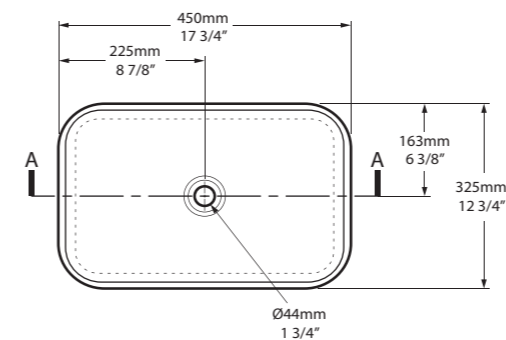

l = 635mm/25"  
w = 346mm/13 5/8"  
h = 169mm/6 5/8"

○ VB-BAR-64-NO  
▮ VB-BAR64-xx-NO  
8kg

 rich in Volcanic Limestone®
 

l = 400mm/15 3/4"  
w = 400mm/15 3/4"  
h = 123mm/4 7/8"  
○ VB-DRA-40-NO  
▼ VB-DRA40-xx-NO  
4kg

○ VB-EDG-45-NO     ▮ VB-EDG45-xx-NO 

Top View

Side View

Front View

Section AA

l = 450mm/17 3/4"  
w = 325mm/12 3/4"  
h = 111mm/4 3/8"