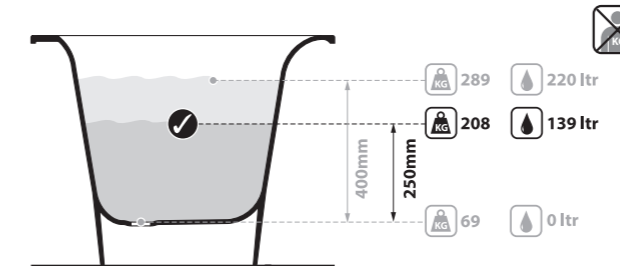

220 ltr
 139 ltr
 0 ltr

Newport Beach, California, USA

Photography by: Lane Dittoe

Design by: Mindy Gayer Design