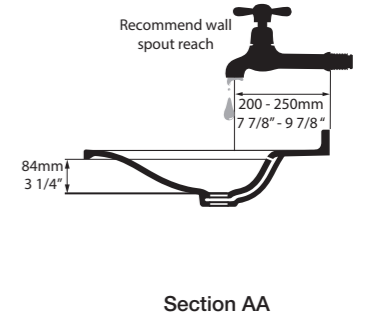

Mandello 114 Volo

MANV-N-114-xx-IO MANV-1TH-114-xx-IO MANV-3TH-114-xx-IO