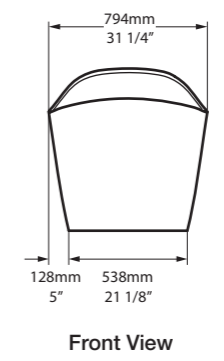

l = 1632mm/64¼"  
 w = 794mm/31¼"  
 h = 859mm/33⅞"

- AML-N-SW-NO
  - ⚙ AML-N-xx-NO
- 70kg

Related accessories

Amalfi 55  
 Page 154

○ AML-N-SW-NO     ↓ AML-N-xx-NO 

CE  Massachusetts Code  
cUPC listing by IAPMO

l = 1645mm/64¾"  
w = 800mm/31½"  
h = 611mm/24"

○ AMT-N-SW-NO  
■ AMT-N-xx-NO  
69kg

Related accessories

Amiata 60  
Page 156

○ AMT-N-SW-NO     ♣ AMT-N-xx-NO 

CE  Massachusetts Code  
cUPC listing by IAPMO  
Registered Design