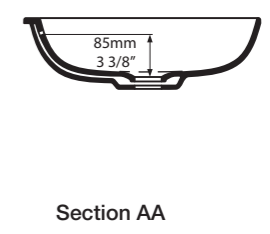

NEW Kaldera 56

○ UB-KAL-56-IO

CE Massachusetts Code
cUPC listing by IAPMO