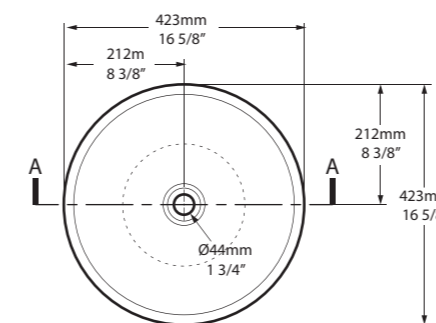

l = 810mm/31 7/8"  
w = 432mm/17"  
h = 147mm/5 3/4"  
○ VB-IOS-80-NO  
▮ VB-IOS80-xx-NO  
12kg

 rich in Volcanic Limestone™
 

○ VB-MAU-42-NO    ⚡ VB-MAU42-xx-NO

Top View

Side View

Front View

Section AA

Semi Recessed