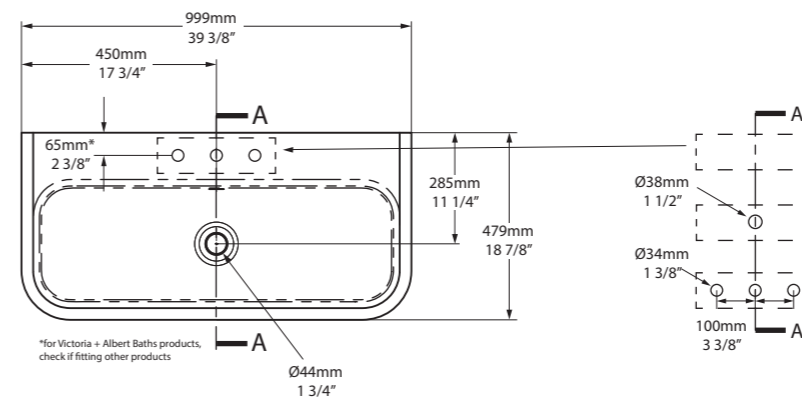

Lario 100 Solo

- DB-LAR-N-100-IO
- DB-LAR-1TH-100-IO
- DB-LAR-3TH-100-IO

Top View