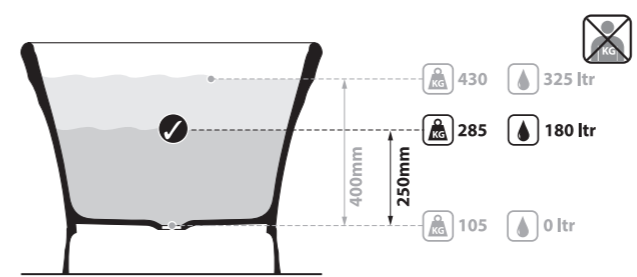

○ WOR-N-SW-NO   ⚡ WOR-N-xx-NO

CE Massachusetts Code
cUPC listing by IAPMO

Sydney, New South Wales, Australia

Photography by: Maree Homer

Design by: Coco Republic Interior Design

SW rich in Volcanic Limestone AN BK GR MB MW SG