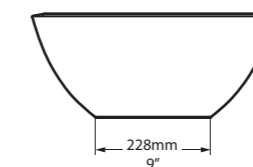

l = 810mm/31 7/8"  
w = 432mm/17"  
h = 147mm/5 3/4"  
○ VB-IOS-80-NO  
▮ VB-IOS80-xx-NO  
12kg

 rich in Volcanic Limestone™
 

○ VB-MAU-42-NO    ⚡ VB-MAU42-xx-NO

Top View

Side View

Front View

Section AA

Semi Recessed