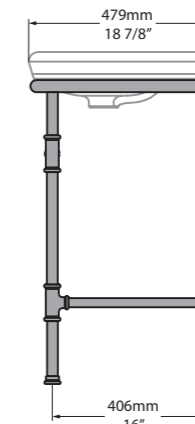

- Option to order with or without tap holes;
- Two legs with distinctive tee joint detailing;
- Towel rail and rack for storage;
- Wall anchors included.

Metallo 100

MET-100-N-PC MET-100-1TH-PC MET-100-3TH-PC

Side view

Section AA

Tap holes can be drilled by installer
Armaturenlöcher können leicht vom Installateur gebohrt werden
Les trous de robinetterie peuvent être percés par l'installateur
Pueden ser perforados por el instalador
I fori per rubinetti possono essere perforati dall'installatore

- MET-100-N-PC
- MET-100-1TH-PC
- MET-100-3TH-PC

l = 999mm/39 3/8"
w = 479mm/18 7/8"
h = 915mm/36"

MET-100-N-xx-IO
MET-100-1TH-xx-IO
MET-100-3TH-xx-IO
33kg