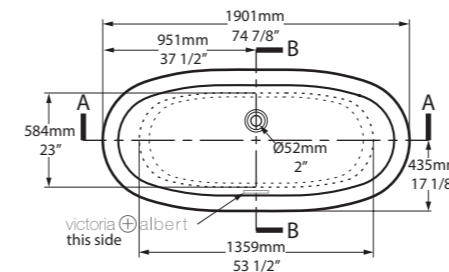

○ MAR-N-SW-NO + MAR-B-SW ⚠ MAR-N-xx-NO + MAR-B-xx

CE Massachusetts Code cUPC listing by IAPMO

Top View

Brighton, Australia

Photography by: Tom Blachford

Design by: Technē Architecture + Interior Design