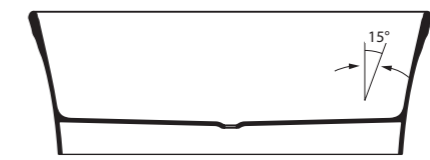

l = 1702mm/67"  
w = 801mm/31½"  
h = 598mm/23½"

○ WAR-N-SW-NO  
⬇️ WAR-N-xx-NO  
85kg

○ WAR-N-SW-NO  ⚠ WAR-N-xx-NO 

CE  Massachusetts Code cUPC listing by IAPMO

Top View

Front View

Section BB

Side View