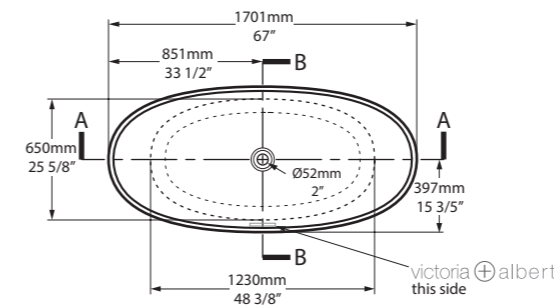

○ INN-N-SW-NO   ♣ INN-N-xx-NO

CE Massachusetts Code
cUPC listing by IAPMO

Top View