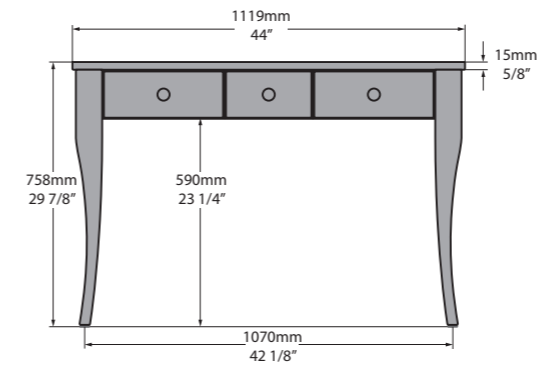

## BOS-N-112-xx BOS-1TH-112-xx

Front View

Side View

BOS-N-112-xx

BOS-1TH-112-xx

Drawer layout

l = 1119mm/44"  
w = 551mm/21 3/4"  
h = 758mm/29 7/8"

BOS-N-112-xx  
BOS-1TH-112-xx  
48.5kg