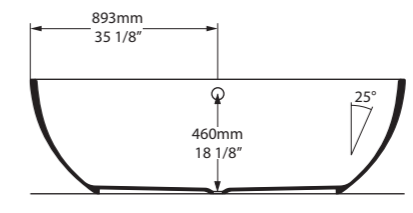

○ BAR-N-SW-NO   ↓ BAR-N-xx-NO

Section AA

Nantucket Island, Massachusetts, USA

Photography by: Brian Sager

Design by: Elizabeth Norris Design

SW rich in Volcanic Limestone AN BK GR MB MW SG