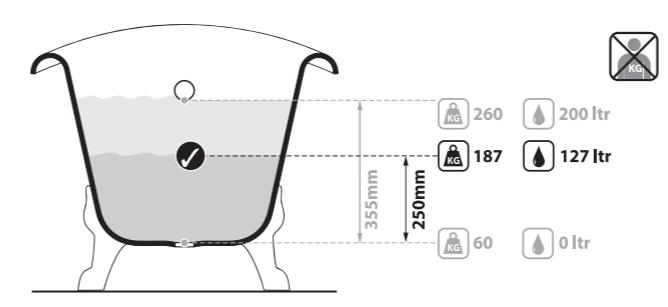

l = 1704mm/67 1/8"  
 w = 809mm/31 7/8"  
 h = 752mm/29 5/8"

○ ROX-N-SW-NO  
 ■ ROX-N-xx-NO  
 60kg

○ ROX-N-SW-NO     ↓ ROX-N-xx-NO 

CE  Massachusetts Code  
cUPC listing by IAPMO

Johannesburg, South Africa