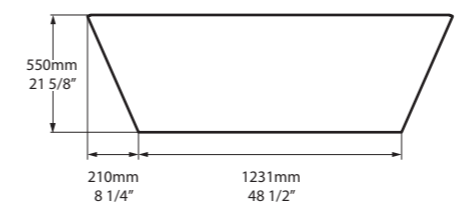

Vetralla 2

○ VE2-N-SW-NO   ♣ VE2-N-xx-NO

CE Massachusetts Code
cUPC listing by IAPMO

Side View

A modern bath for a modern bathroom. Vetralla 2 is deep and double-ended with generous volume. Also offered in a smaller format called Vetralla. Available in six standard exterior paint finishes, or explore our spectrum of new RAL colours in gloss or matt finishes.

l = 1650mm/65"
w = 727mm/28 5/8"
h = 550mm/21 5/8"
○ VE2-N-SW-NO
♣ VE2-N-xx-NO
69kg

SW rich in Volcanic Limestone