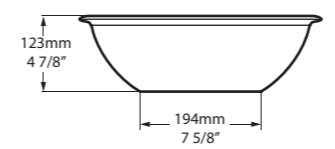

○ VB-DRA-40-NO ▼ VB-DRA40-xx-NO

Top View

Rim Detail

Front View

The Drayton 40 is a traditional countertop basin with subtle rim detailing. Designed to complement the Drayton freestanding bath. Available in six standard exterior paint finishes, or explore our spectrum of new RAL colours in gloss or matt finishes.

l = 400mm/15 3/4"
w = 400mm/15 3/4"
h = 123mm/4 7/8"
○ VB-DRA-40-NO
▼ VB-DRA40-xx-NO
4kg