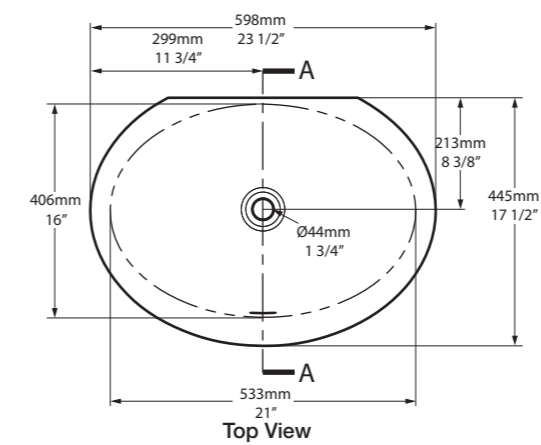

NEW Kaali 60

○ UB-KAA-60-IO

CE Massachusetts Code
cUPC listing by IAPMO

l = 598mm/23½"
w = 445mm/17½"
h = 129mm/5¼"

○ UB-KAA-60-IO
5kg