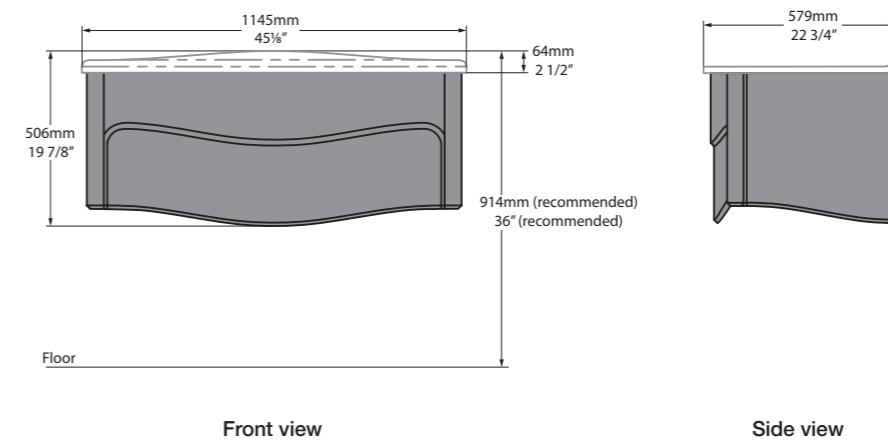

Mandello 114 Volo

MANV-N-114-xx-IO MANV-1TH-114-xx-IO MANV-3TH-114-xx-IO