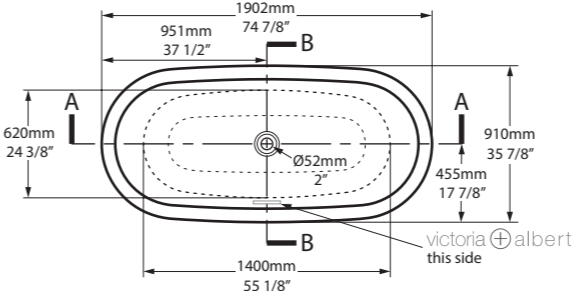

Related accessories

l = 1902mm/74 7/8"  
 w = 910mm/35 7/8"  
 h = 650mm/25 5/8"

○ RAD-N-SW-NO  
 ■ RAD-N-xx-NO  
 77kg

  Radford 51  
 Page 178

○ RAD-N-SW-NO     ⚠ RAD-N-xx-NO 

  Massachusetts Code  
cUPC listing by IAPMO  
Registered Design