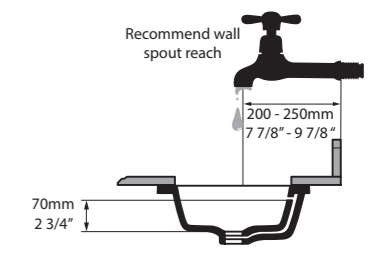

Section AA

MET-113-Qxx-N-PC MET-113-Qxx-1TH-PC MET-113-Qxx-3TH-PC