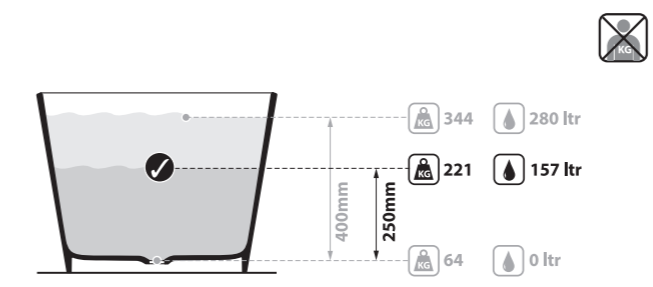

SW rich in Volcanic Limestone AN BK GR MB MW SG