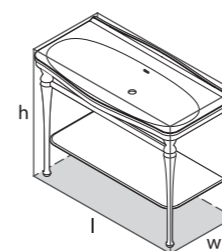

Tap holes can be drilled by installer
Armaturenlöcher können leicht vom Installateur gebohrt werden
Les trous de robinetterie peuvent être percés par l'installateur
Pueden ser perforados por el instalador
I fori per rubinetti possono essere perforati dall'installatore

CAN-114-N-PC

CAN-114-1TH-PC

CAN-114-3TH-PC

l = 1145mm/45 1/8"
w = 579mm/22 3/4"
h = 896mm/35 1/4"

CAN-114-N-PC
CAN-114-1TH-PC
CAN-114-3TH-PC
42.5kg