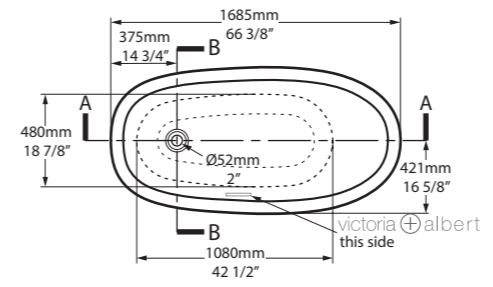

○ DRA-N-SW-NO ⚡ DRA-N-xx-NO

Top View