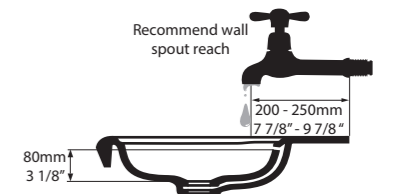

- Option to order with or without tap holes;
- Two legs with distinctive tee joint detailing;
- Towel rail and rack for storage;
- Wall anchors included.

Metallo 100

MET-100-N-PC MET-100-1TH-PC MET-100-3TH-PC

Section AA

Tap holes can be drilled by installer
Armaturenlöcher können leicht vom Installateur gebohrt werden
Les trous de robinetterie peuvent être percés par l'installateur
Pueden ser perforados por el instalador
I fori per rubinetti possono essere perforati dall'installatore

- MET-100-N-PC
- MET-100-1TH-PC
- MET-100-3TH-PC

l = 999mm/39 3/8"
w = 479mm/18 7/8"
h = 915mm/36"

MET-100-N-xx-IO
MET-100-1TH-xx-IO
MET-100-3TH-xx-IO
33kg