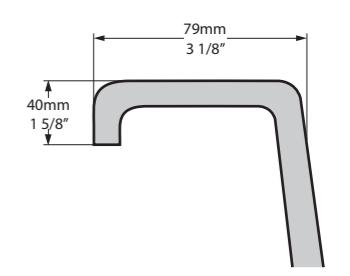

Pittsburgh, Pennsylvania, USA

Photography by: Max Kim-Bee

Design by: Leanne Ford

○ RIC-N-SW-NO   ♣ RIC-N-xx-NO

CE Massachusetts Code
cUPC listing by IAPMO

Tap holes can be drilled by installer
Armaturenlöcher können leicht vom Installateur gebohrt werden
Les trous de robinetterie peuvent être percés par l'installateur
I fori per rubinetti possono essere perforati dall'installatore

Rim Detail

289 227 ltr
198 136 ltr
62 0 ltr