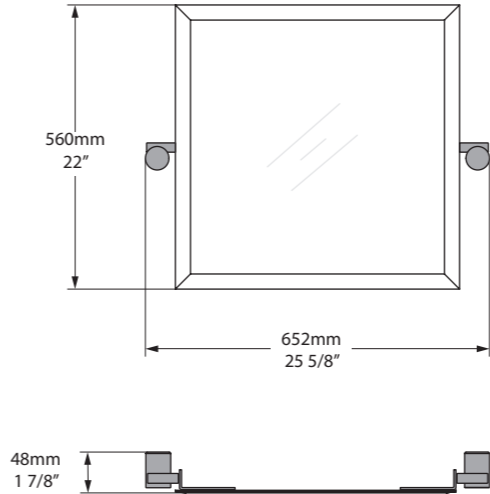

	Anatolia 55	Anatolia 56	Loano 97
	638 x 550	652 x 560	970 x 720
	Page 238	Page 240	Page 242
LED			✓

MR-ANA-55-xx

l = 638mm/25 1/8"  
w = 48mm/1 7/8"  
h = 550mm/21 5/8"  
MR-ANA-55-xx  
3kg

Round wall mirror with pivoting exposed brackets. Available in a Polished Chrome or Brushed Steel finish.

MR-ANA-56-xx

l = 652mm/25 5/8"  
w = 48mm/1 7/8"  
h = 560mm/22"

MR-ANA-56-xx  
4kg

Square wall mirror with pivoting exposed brackets. Available in a Polished Chrome or Brushed Steel finish.