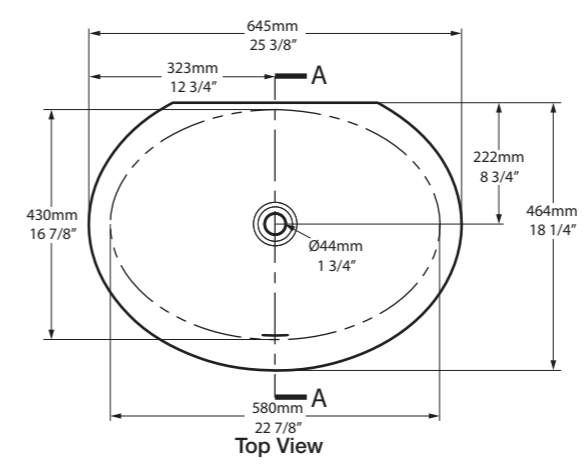

NEW Kaali 65

○ UB-KAA-65-IO

CE Massachusetts Code
cUPC listing by IAPMO

Side View

Front View

l = 645mm/25 3/8"
w = 464mm/18 1/4"
h = 119mm/4 5/8"
○ UB-KAA-65-IO
5kg

The Kaali 65 is the most generous of our oval shaped Kaali basins and is designed for undermount installations. Features an internal overflow. Also available in two smaller sizes - see Kaali 46 and Kaali 60.