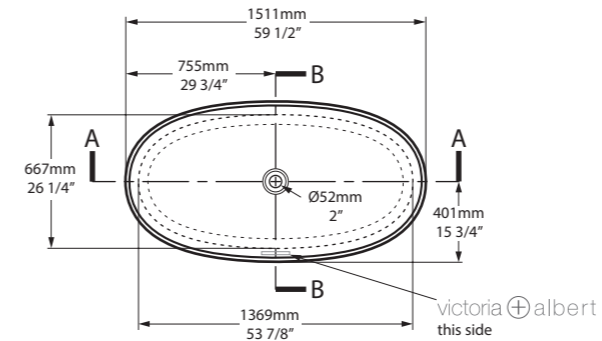

ios

○ IOS-N-SW-NO IOS-N-xx-NO

Massachusetts Code
cUPC listing by IAPMO

Top View