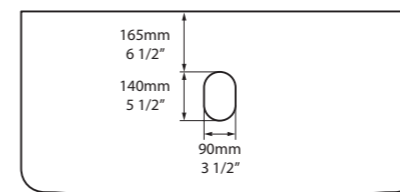

# Mandello 114 Volo Glass

MANVG-N-114-xx MANVG-1TH-114-xx

Front View

Side View

Drawer layout

MANVG-N-114-xx

MANVG-1TH-114-xx

l = 1134mm/44 5/8"  
w = 568mm/22 3/8"  
h = 457mm/18"