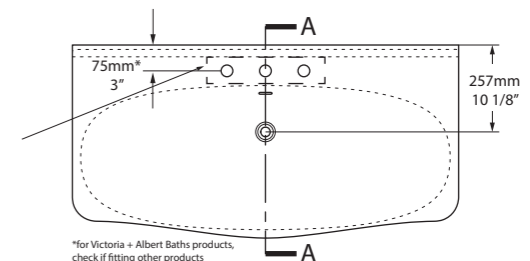

Tap holes can be drilled by installer
Armaturenlöcher können leicht vom Installateur gebohrt werden
Les trous de robinetterie peuvent être percés par l'installateur
Pueden ser perforados por el instalador
I fori per rubinetti possono essere perforati dall'installatore

MET-114-N-PC

MET-114-1TH-PC

MET-114-3TH-PC

l = 1145mm/45 1/8"
w = 579mm/22 3/4"
h = 902mm/35 1/2"

MET-114-N-PC
MET-114-1TH-PC
MET-114-3TH-PC
35kg