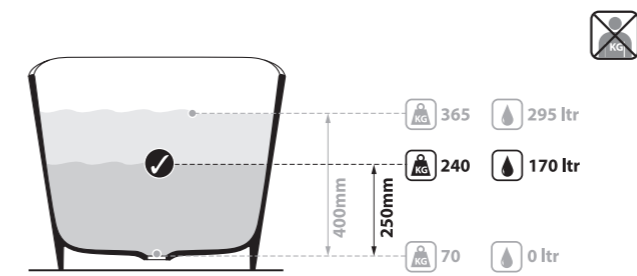

SW rich in Volcanic Limestone™ AN BK GR MB MW SG