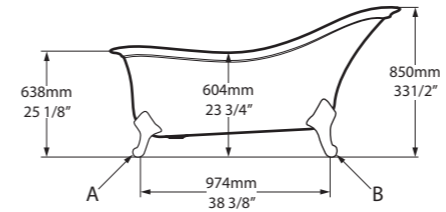

○ DRA-N-SW-NO ⚡ DRA-N-xx-NO

Side View

- FT-DRA-WH
- FT-DRA-PC
- FT-DRA-PB
- FT-DRA-PN
- FT-DRA-BN
- FT-DRA-AB
- FT-DRA-SW

rich in Volcanic Limestone™

- rich in Volcanic Limestone™