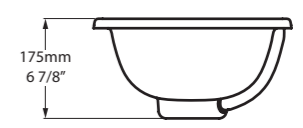

Pembroke 52

○ DU-PEM-52-IO

CE Massachusetts Code
cUPC listing by IAPMO

Side View

Elegant rimmed basin with internal overflow. Features a special rim design that allows undermount or drop-in installation into a countertop of choice. Designed by Meneghello Paoletti Associati.

l = 512mm/20 1/8"
w = 351mm/13 7/8"
h = 175mm/6 7/8"
○ DU-PEM-52-IO
5kg

SW rich in
Volcanic
Limestone