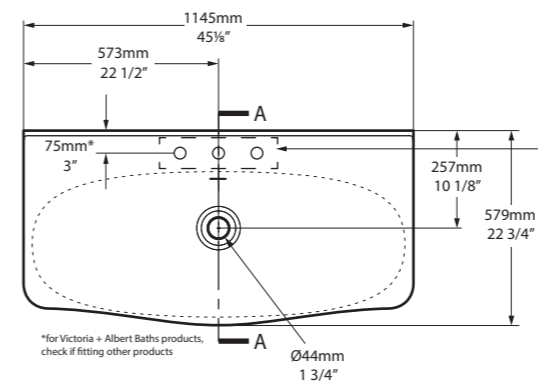

Mandello 114 Solo

○ DB-MAN-N-114-IO DB-MAN-1TH-114-IO DB-MAN-3TH-114-IO

Top View

DB-MAN-N-114-IO

DB-MAN-1TH-114-IO

DB-MAN-3TH-114-IO

Front View

Side View

Section AA

A contemporary basin with elegant lines that can be dropped in to a countertop of choice. Features an internal overflow. To see this in other formats, please refer to the washstands and furniture pages. Designed by Meneghello Paoletti Associati.

l = 1145mm/45 1/8"
w = 579mm/22 3/4"
h = 185mm/7 1/4"

○ DB-MAN-N-114-IO
○ DB-MAN-1TH-114-IO
○ DB-MAN-3TH-114-IO
20kg