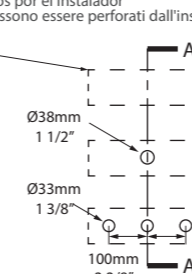

Tap holes can be drilled by installer
Armaturenlöcher können leicht vom Installateur gebohrt werden
Les trous de robinetterie peuvent être percés par l'installateur
Pueden ser perforados por el instalador
I fori per rubinetti possono essere perforati dall'installatore

LARV-N-100-xx-IO

LARV-1TH-100-xx-IO

LARV-3TH-100-xx-IO

Drawer layout