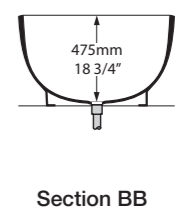

l = 1900mm/74¾"  
w = 845mm/33¼"  
h = 503mm/19¾"

○ NAP-N-SW-NO  
■ NAP-N-xx-NO  
71kg

Related accessories

**Napoli 57**  
Page 176

**Tombolo 10**  
Page 254

○ NAP-N-SW-NO    **‡** NAP-N-xx-NO 

**CE**  Massachusetts Code  
cUPC listing by IAPMO