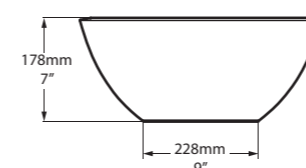

l = 810mm/31 7/8"  
w = 432mm/17"  
h = 147mm/5 3/4"  
○ VB-IOS-80-NO  
▮ VB-IOS80-xx-NO  
12kg

 rich in Volcanic Limestone™
 

○ VB-MAU-42-NO    ⚡ VB-MAU42-xx-NO

Top View

Side View

Front View

Section AA

Semi Recessed