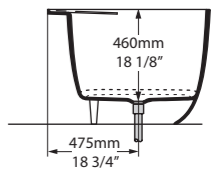

Ontario, Canada

Photography by: Mike Chajeki

Design by: Soda Pop Design Inc

○ ELD-N-SW-NO   ♣ ELD-N-xx-NO

Massachusetts Code
cUPC listing by IAPMO

Tap holes can be drilled by installer
Armaturenlöcher können leicht vom Installateur gebohrt werden
Les trous de robinetterie peuvent être percés par l'installateur
Pueden ser perforados por el instalador
I fori per rubinetti possono essere perforati dall'installatore

Section BB