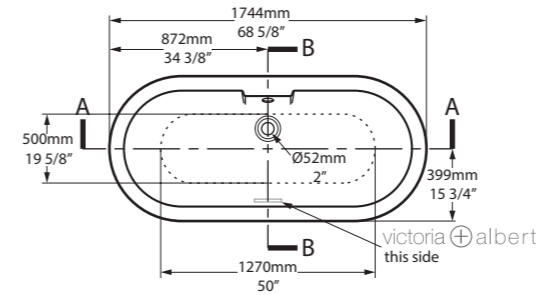

○ CHE-N-SW-NO   ⚡ CHE-N-xx-NO

Massachusetts Code
cUPC listing by IAPMO

Tap holes can be drilled by installer
Armaturenlöcher können leicht vom Installateur gebohrt werden
Les trous de robinetterie peuvent être percés par l'installateur
Pueden ser perforados por el instalador
I fori per rubinetti possono essere perforati dall'installatore

Top View

Sorrento, Victoria, Australia

Photography by: Armelle Habib

Design by: D + D Home

rich in Volcanic Limestone™