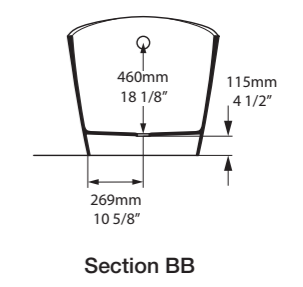

l = 1632mm/64¼"  
 w = 794mm/31¼"  
 h = 859mm/33⅞"

- AML-N-SW-NO
  - ⚙ AML-N-xx-NO
- 70kg

Related accessories

Amalfi 55  
 Page 154

○ AML-N-SW-NO     ↓ AML-N-xx-NO 

CE  Massachusetts Code  
cUPC listing by IAPMO

l = 1645mm/64¾"  
w = 800mm/31½"  
h = 611mm/24"

○ AMT-N-SW-NO  
■ AMT-N-xx-NO  
69kg

Related accessories

Amiata 60  
Page 156

○ AMT-N-SW-NO     ♣ AMT-N-xx-NO 

CE  Massachusetts Code  
cUPC listing by IAPMO  
Registered Design