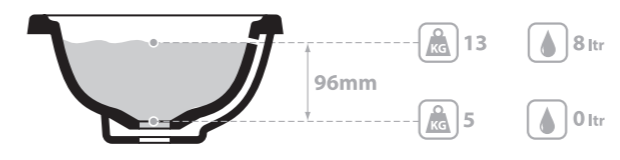

SW rich in
Volcanic
Limestone