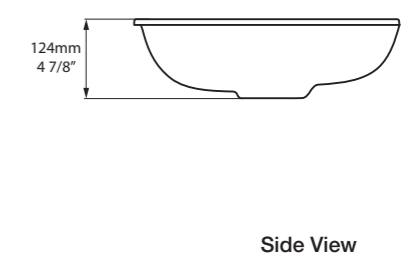

l = 560mm/22"  
w = 358mm/14 1/8"  
h = 139mm/5 1/2"  
○ UB-KAL-56-IO  
5kg

**SW**  rich in  
Volcanic  
Limestone™

**NEW** Kaldera 62 

○ UB-KAL-62-IO 

**CE**  Massachusetts Code  
cUPC listing by IAPMO

The Kaldera 62 is the largest of the Kaldera undermount basins. Rectangular in shape, it is designed to match the Kaldera built-in bath collection but naturally complements other models. Features an internal overflow. Also available in a smaller size - see Kaldera 56.