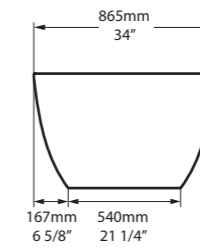

○ BA3-N-SW-NO   ♣ BA3-N-xx-NO

Massachusetts Code
cUPC listing by IAPMO

Front View

l = 1792mm/70½"
w = 865mm/34"
h = 552mm/21¾"

○ BA3-N-SW-NO
♣ BA3-N-xx-NO
93kg

Barcelona 3 follows the same design aesthetic as the Barcelona bath, but features a void space underneath for waste plumbing. Complemented by the Barcelona 48, Barcelona 55 or Barcelona 64 basins (page 158-163). Available in six standard exterior paint finishes, or explore our spectrum of new RAL colours in gloss or matt finishes. Also see two other formats: Barcelona, without a void, or the more compact Barcelona 2.

SW rich in Volcanic Limestone AN BK GR MB MW SG