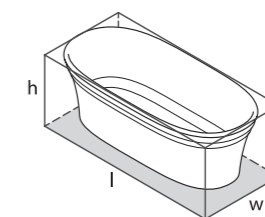

l = 1702mm/67"
w = 801mm/31½"
h = 598mm/23½"

○ WAR-N-SW-NO
⬇️ WAR-N-xx-NO
85kg