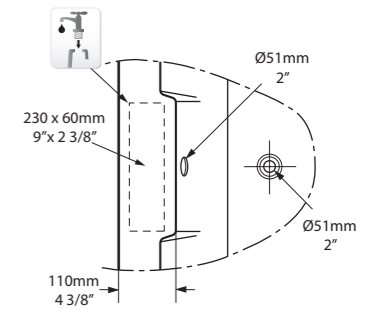

○ CHE-N-SW-NO   ⚡ CHE-N-xx-NO

Massachusetts Code
cUPC listing by IAPMO

Tap holes can be drilled by installer
Armaturenlöcher können leicht vom Installateur gebohrt werden
Les trous de robinetterie peuvent être percés par l'installateur
Pueden ser perforados por el instalador
I fori per rubinetti possono essere perforati dall'installatore

Sorrento, Victoria, Australia

Photography by: Armelle Habib

Design by: D + D Home

rich in Volcanic Limestone™