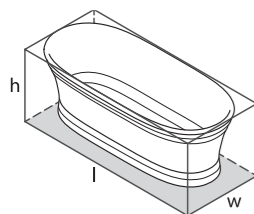

Elegant, classical and refined. The Worcester takes its name from the ancient English Cathedral City and the South African town where the Victoria + Albert factory is situated. Featuring classically ribbed plinth and rim detailing originally found in stonework, it embodies a rich history suitable for many interiors. Features a void space underneath for waste plumbing. Available in six standard exterior paint finishes, or explore our spectrum of new RAL colours in gloss or matt finishes.

l = 1797mm/70¾"
w = 780mm/30¾"
h = 608mm/23⅞"

○ WOR-N-SW-NO
■ WOR-N-xx-NO
105kg