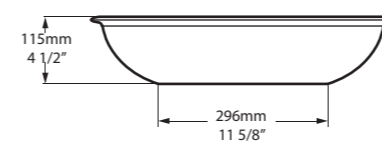

○ VB-RAD-51-NO   ⚡ VB-RAD51-xx-NO

CE Massachusetts Code
cUPC listing by IAPMO

Front View

l = 510mm/20 1/8"
w = 395mm/15 1/2"
h = 115mm/4 1/2"

○ VB-RAD-51-NO
⚡ VB-RAD51-xx-NO
5kg

The Radford 51 is a traditional countertop basin with subtle rim detailing. Designed to complement the Radford freestanding bath. Available in six standard exterior paint finishes, or explore our spectrum of new RAL colours in gloss or matt finishes.