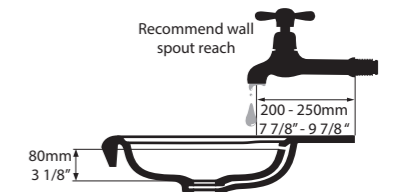

Section AA

Tap holes can be drilled by installer.
Armaturenlöcher können leicht vom Installateur gebohrt werden.
Les trous de robinetterie peuvent être percés par l'installateur.
Pueden ser perforados por el instalador.
I fori per rubinetti possono essere perforati dall'installatore.

CAN-100-N-PC

CAN-100-1TH-PC

CAN-100-3TH-PC