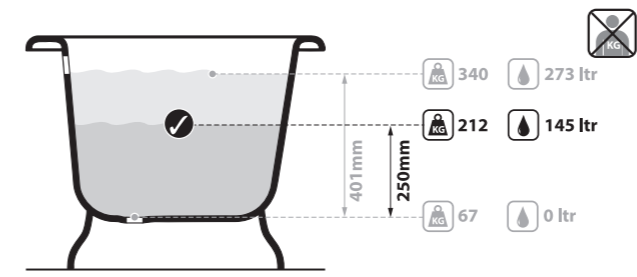

○ YOR-N-SW-NO + YOR-B-SW   † YOR-N-xx-NO + YOR-B-xx

Massachusetts Code
cUPC listing by IAPMO

Tap holes can be drilled by installer
Armaturenlöcher können leicht vom Installateur gebohrt werden
Les trous de robinetterie peuvent être percés par l'installateur
Pueden ser perforados por el instalador
I fori per rubinetti possono essere perforati dall'installatore

Kiawah Island, South Carolina, USA

Photography by: East Cherry

Design by: Novella Homes