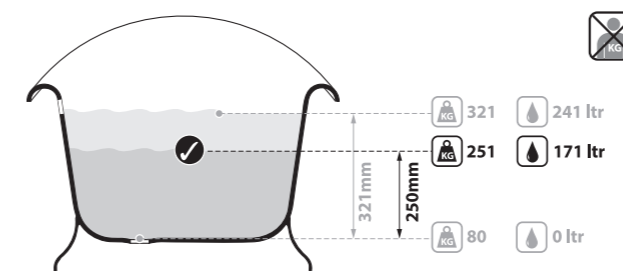

○ MAR-N-SW-NO + MAR-B-SW ⚠ MAR-N-xx-NO + MAR-B-xx

CE Massachusetts Code cUPC listing by IAPMO

Brighton, Australia

Photography by: Tom Blachford

Design by: Technē Architecture + Interior Design