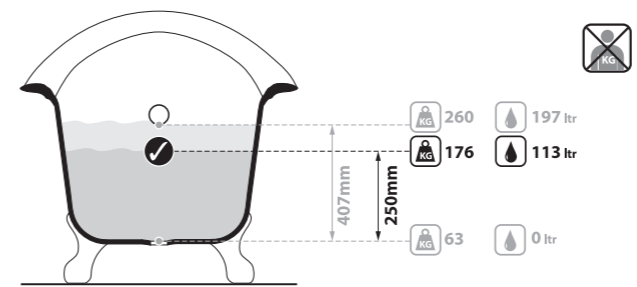

- FT-DRA-WH
- FT-DRA-PC
- FT-DRA-PB
- FT-DRA-PN
- FT-DRA-BN
- FT-DRA-AB
- FT-DRA-SW

rich in Volcanic Limestone™

- rich in Volcanic Limestone™