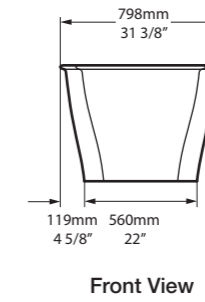

○ PEM-N-SW-NO   ↓ PEM-N-xx-NO

Massachusetts Code
cUPC listing by IAPMO

SW rich in Volcanic Limestone