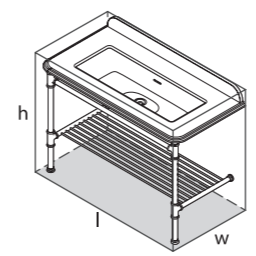

Tap holes can be drilled by installer
Armaturenlöcher können leicht vom Installateur gebohrt werden
Les trous de robinetterie peuvent être percés par l'installateur
Pueden ser perforados por el instalador
I fori per rubinetti possono essere perforati dall'installatore

l = 1125mm/44 1/4"
w = 515mm/20 1/4"
h = 938mm/36 7/8"
MET-113-Qxx-N-PC
MET-113-Qxx-1TH-PC
MET-113-Qxx-3TH-PC
45kg