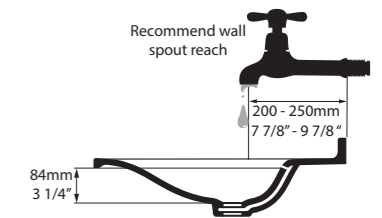

Section AA

MET-114-N-PC MET-114-1TH-PC MET-114-3TH-PC