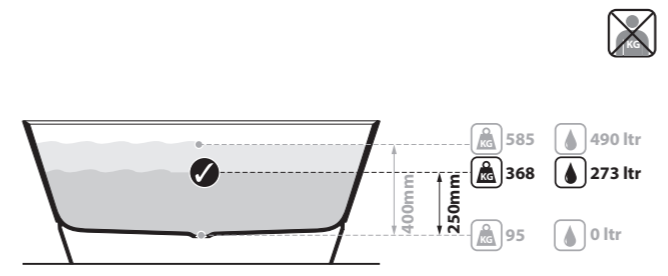

Section AA / Section BB

SW   rich in Volcanic Limestone   AN  BK  GR  MB  MW  SG 

The Terrassa is a double-ended bath with internal sculpted detailing. At just 1702mm in length, it is the perfect match for a contemporary bathroom of any size. For a similar version with a void, see Barcelona 2. Complemented by the Barcelona 48, Barcelona 55 or Barcelona 64 basins (page 158-163). Available in six standard exterior paint finishes, or explore our spectrum of new RAL colours in gloss or matt finishes.