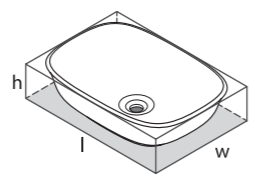

reddot award 2015
winner

The Amiata 60 is a generously sized countertop basin, designed to complement the Amiata freestanding bath. Designed by Meneghello Paoletti Associati. Available in six standard exterior paint finishes, or explore our spectrum of new RAL colours in gloss or matt finishes.