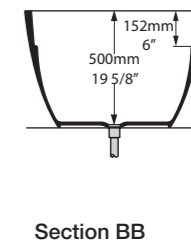

○ TER-N-SW-NO   ↓ TER-N-xx-NO

CE Massachusetts Code
cUPC listing by IAPMO