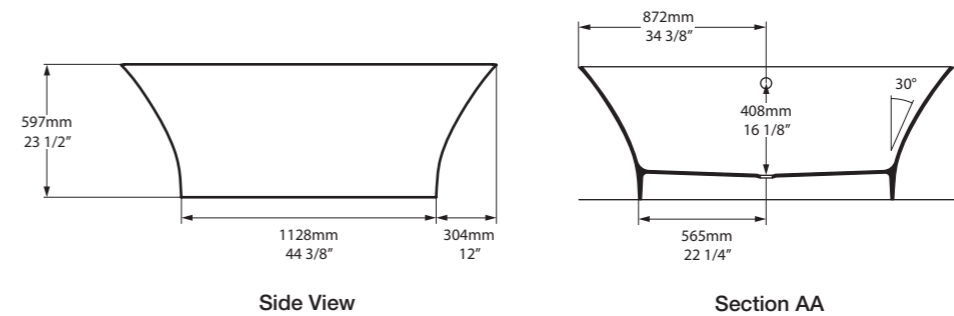

l = 1743mm/68 7/8"  
w = 753mm/29 5/8"  
h = 597mm/23 1/2"

○ RAV-N-SW-NO  
■ RAV-N-xx-NO  
81kg

Related accessories

Ravello 60  
Page 180

○ RAV-N-SW-NO    ↓ RAV-N-xx-NO

CE Massachusetts Code  
cUPC listing by IAPMO