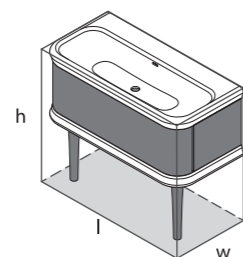

l = 999mm/39 3/8"
w = 479mm/18 7/8"
h = 871mm/34 1/4"

LAR-N-100-xx-IO
LAR-1TH-100-xx-IO
LAR-3TH-100-xx-IO
43.5kg

LARV-N-100-xx-IO LARV-1TH-100-xx-IO LARV-3TH-100-xx-IO