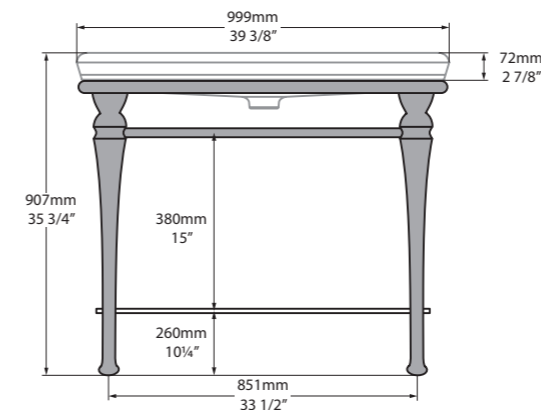

Candella 100

CE Massachusetts Code
cUPC listing by IAPMO

CAN-100-N-PC CAN-100-1TH-PC CAN-100-3TH-PC

Front view

Section AA

Tap holes can be drilled by installer.
Armaturenlöcher können leicht vom Installateur gebohrt werden.
Les trous de robinetterie peuvent être percés par l'installateur.
Pueden ser perforados por el instalador.
I fori per rubinetti possono essere perforati dall'installatore.

CAN-100-N-PC

CAN-100-1TH-PC

CAN-100-3TH-PC