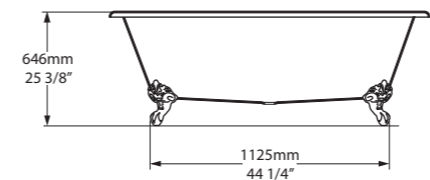

○ CHE-N-SW-NO   ⚡ CHE-N-xx-NO

Massachusetts Code
cUPC listing by IAPMO

Tap holes can be drilled by installer
Armaturenlöcher können leicht vom Installateur gebohrt werden
Les trous de robinetterie peuvent être percés par l'installateur
Pueden ser perforados por el instalador
I fori per rubinetti possono essere perforati dall'installatore

Side View

Sorrento, Victoria, Australia

Photography by: Armelle Habib

Design by: D + D Home

rich in Volcanic Limestone™