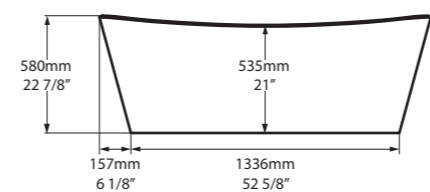

○ TRV-N-SW-NO   ↓ TRV-N-xx-NO

CE Massachusetts Code
cUPC listing by IAPMO

Side View

SW rich in Volcanic Limestone™ AN BK GR MB MW SG