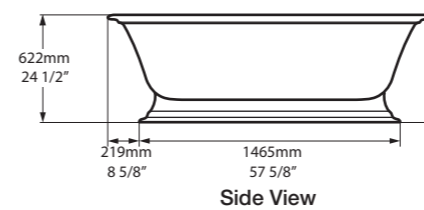

Elwick

○ RAD-N-SW-NO + ELW-B-SW ☒ ⚠ RAD-N-xx-NO + ELW-B-xx ☒

CE Massachusetts Code cUPC listing by IAPMO Registered Design