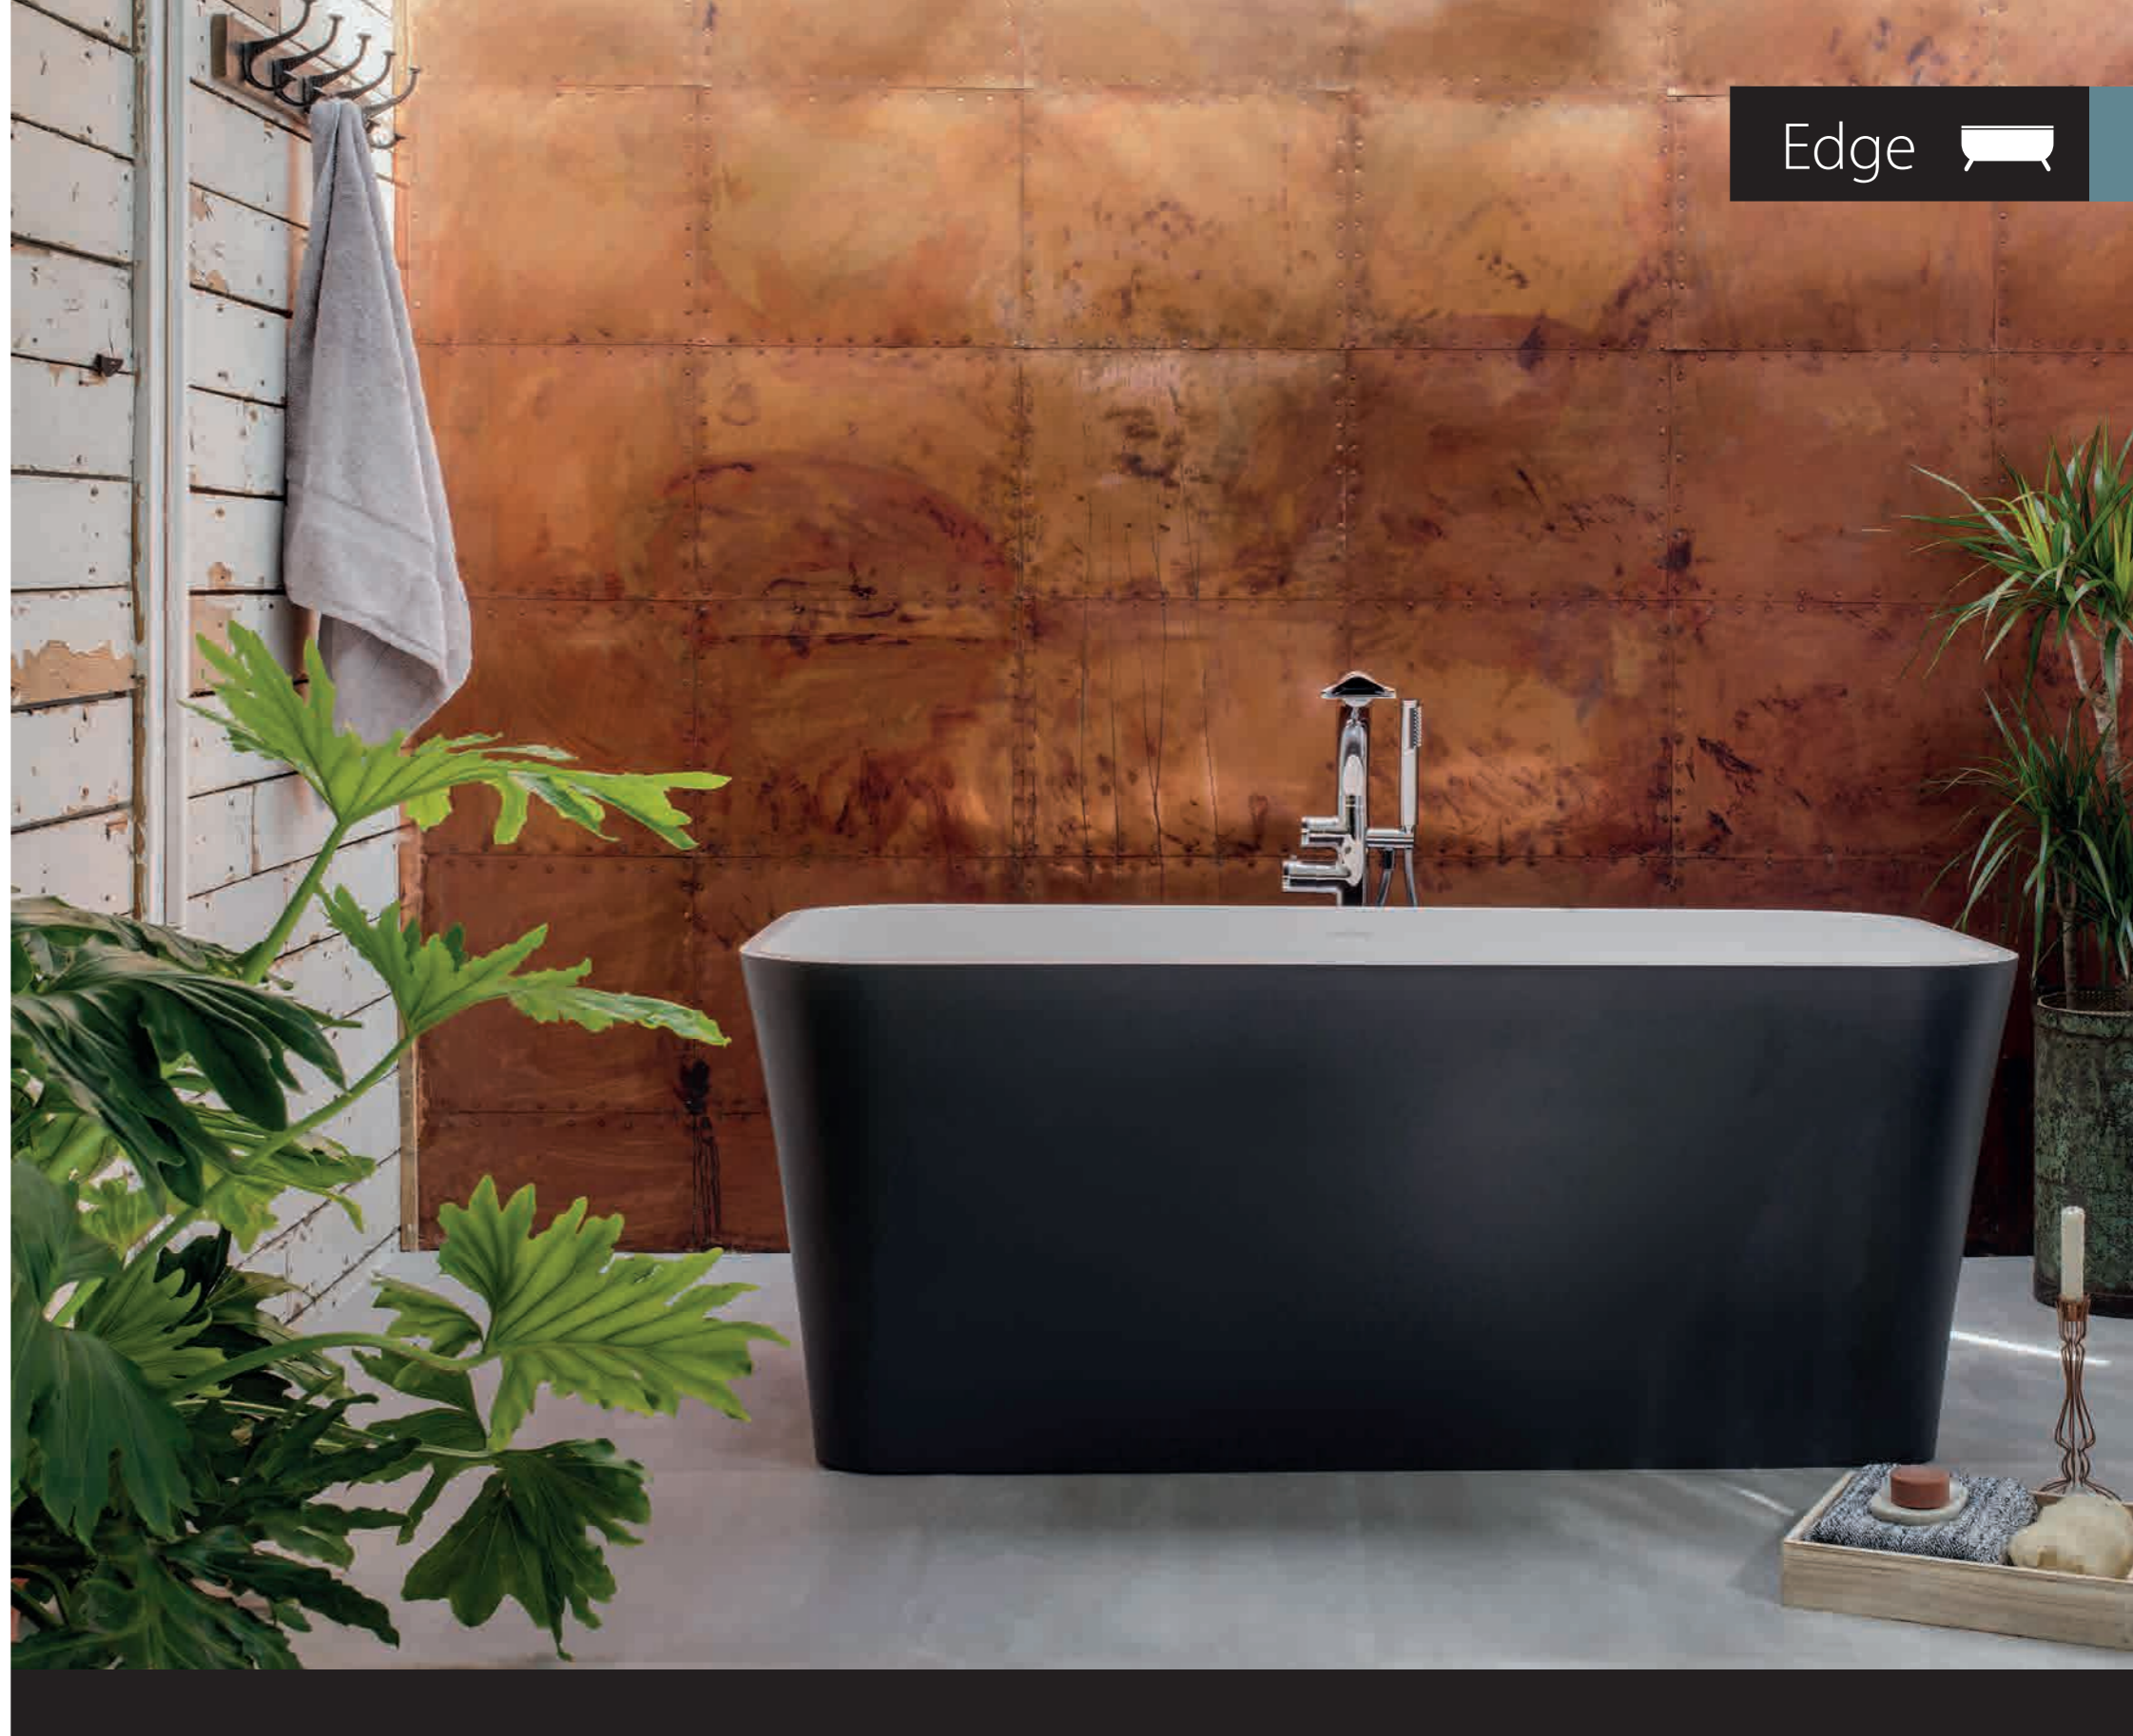

Deep, double-ended luxury in a compact format. The Edge shares many of the qualities of the ios, with the addition of distinctive cubic styling and a void space underneath for waste plumbing. Complemented by the Edge 45 basin (page 168). Available in six standard exterior paint finishes, or explore our spectrum of new RAL colours in gloss or matt finishes.

l = 1498mm/59"
w = 799mm/31½"
h = 600mm/23¾"

○ EDG-N-SW-NO
■ EDG-N-xx-NO
95kg