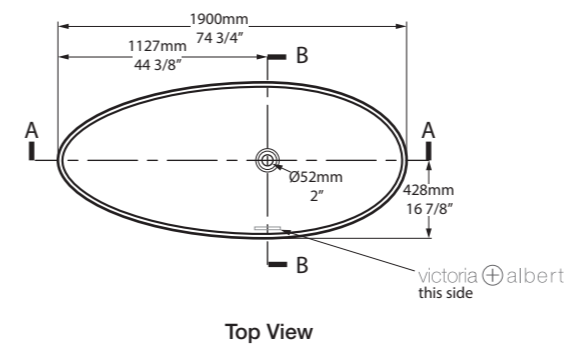

l = 1900mm/74¾"  
w = 845mm/33¼"  
h = 503mm/19¾"

○ NAP-N-SW-NO  
■ NAP-N-xx-NO  
71kg

Related accessories

**Napoli 57**  
Page 176

**Tombolo 10**  
Page 254

○ NAP-N-SW-NO    **‡** NAP-N-xx-NO 

**CE**  Massachusetts Code  
cUPC listing by IAPMO