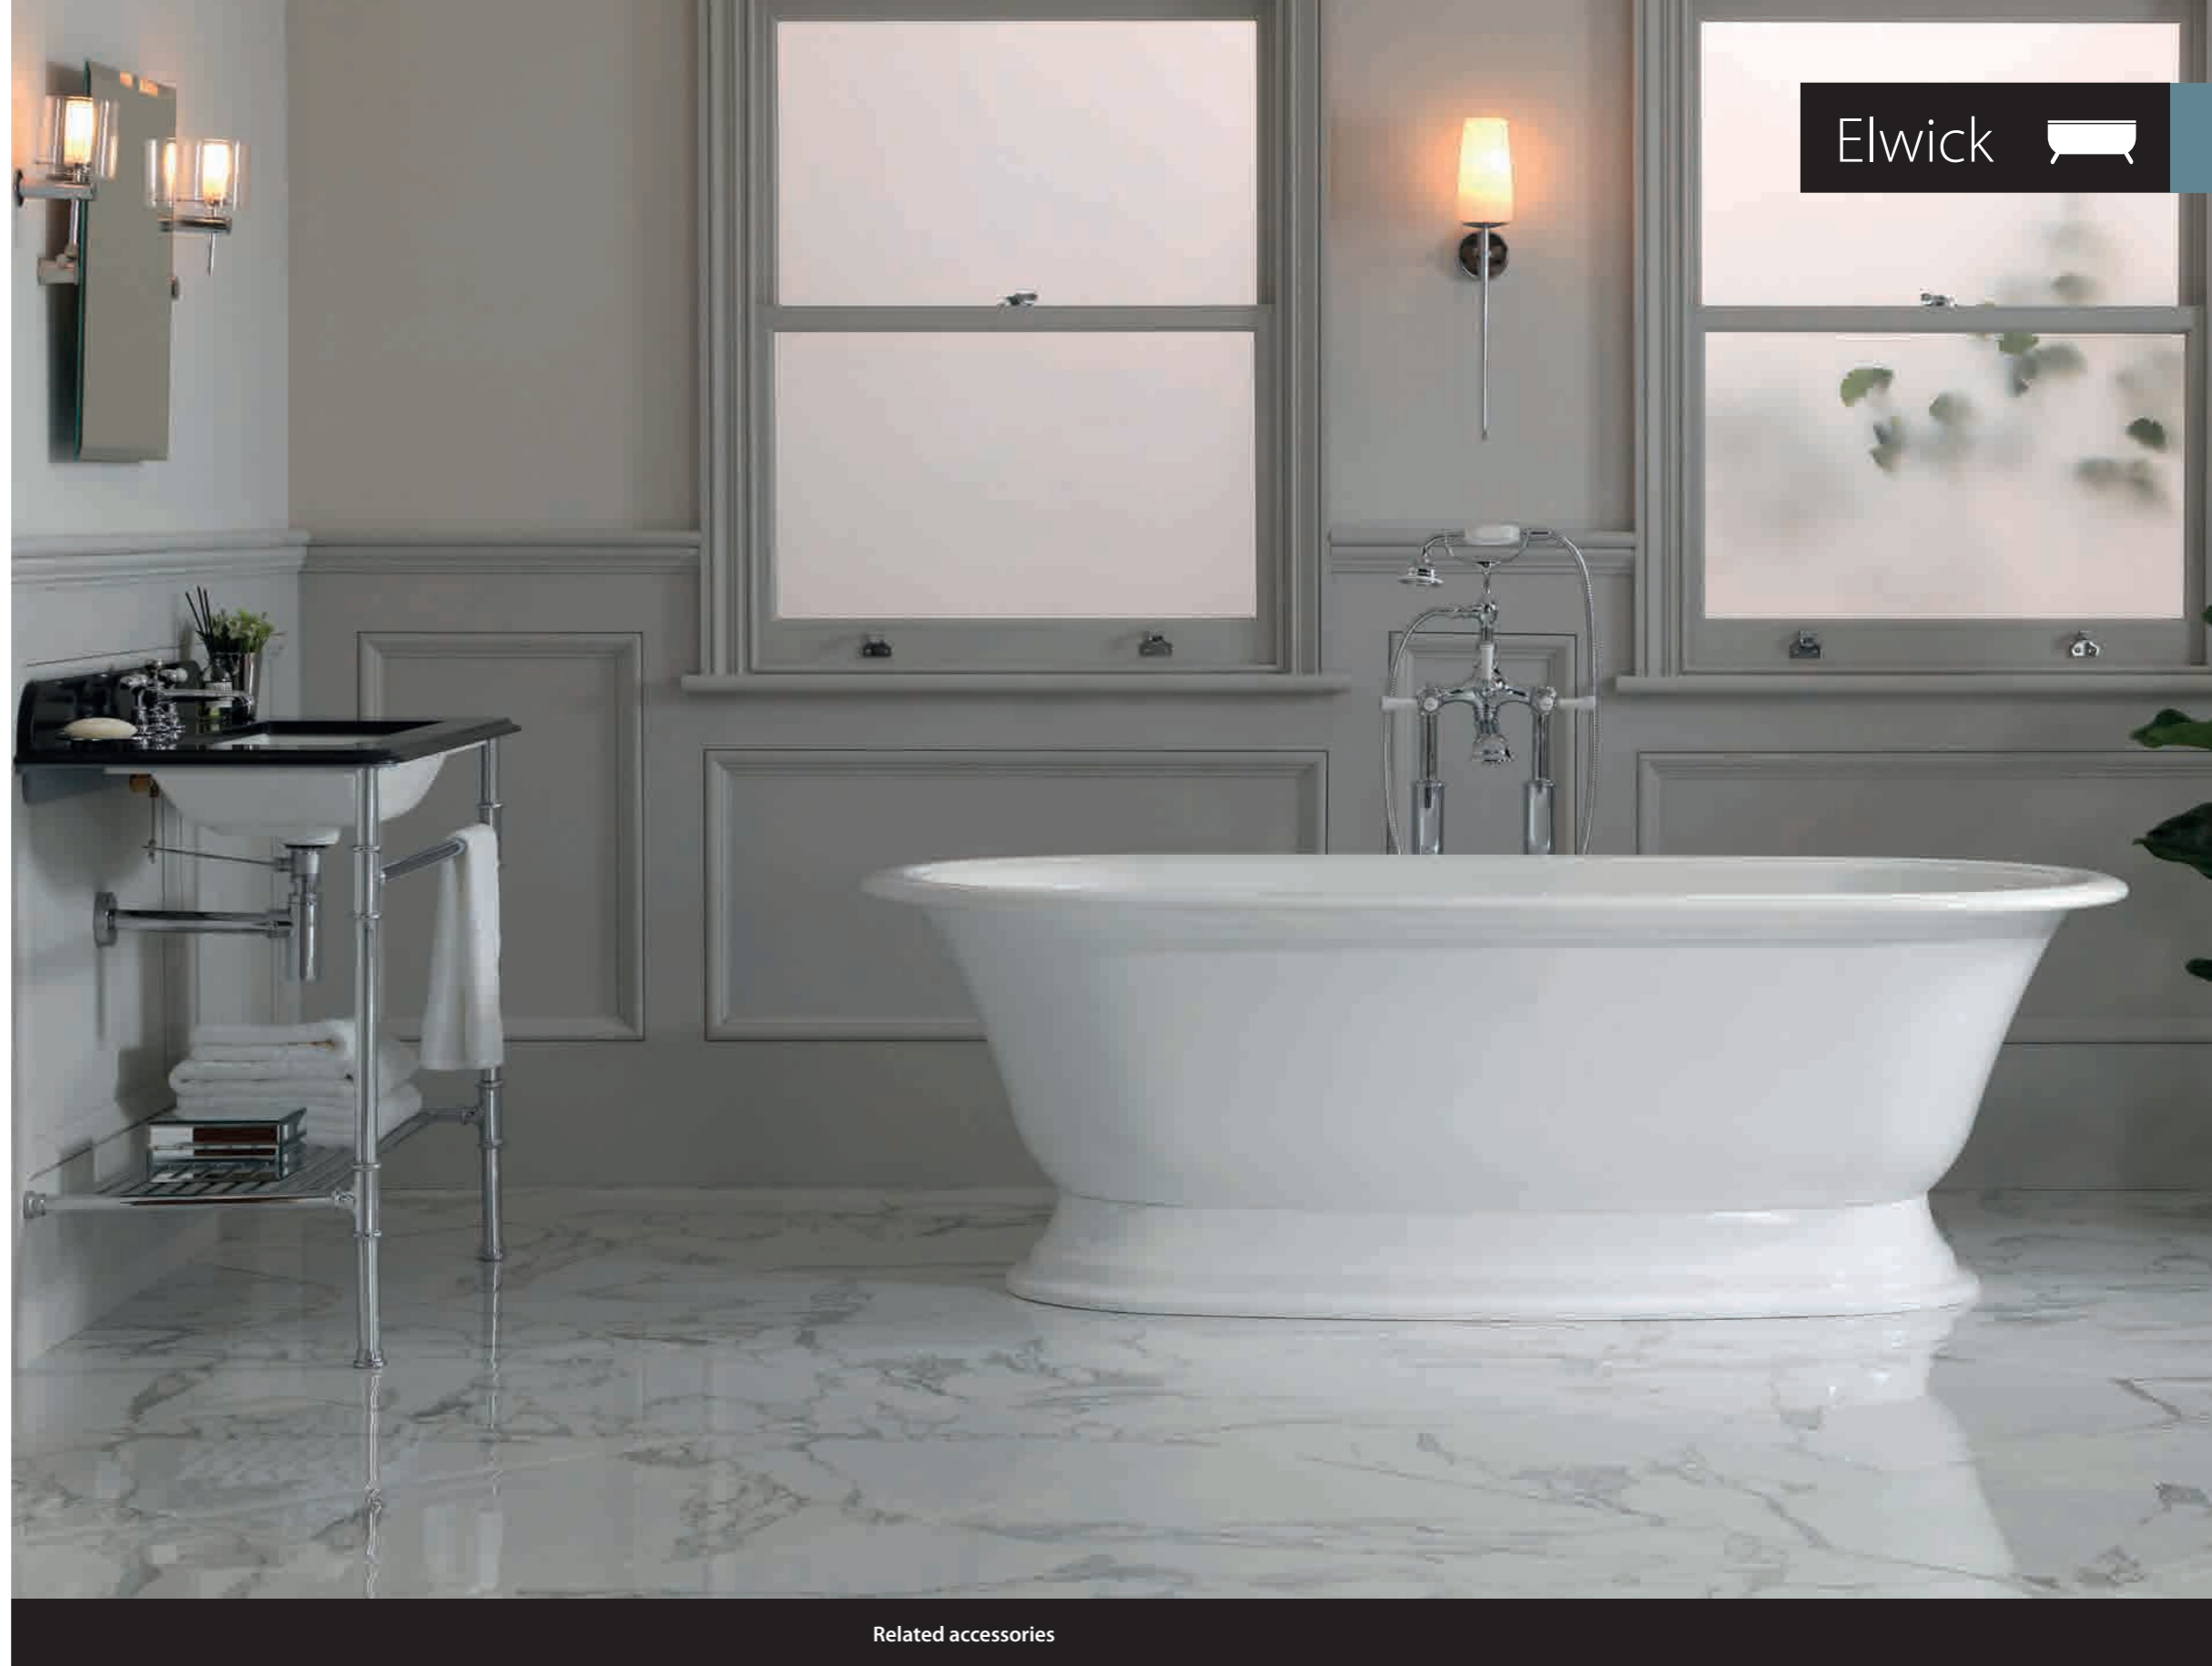

Top View

Front View

Side View

Section AA

Section BB

Elwick is a generous double-ended bath, mounted on a pedestal base to hide away the waste plumbing. Subtle rim detailing brings the traditional form into the modern day. Complemented by the Radford 51 basin (page 178). Available in six standard exterior paint finishes, or explore our spectrum of new RAL colours in gloss or matt finishes.