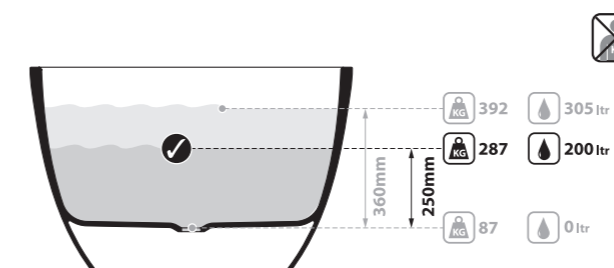

l = 1698mm/66 7/8"
w = 806mm/31 3/4"
h = 535mm/21 1/8"

○ BA2-N-SW-NO
▣ BA2-N-xx-NO
87kg

Barcelona 2 follows the same design aesthetic as the popular Barcelona bath, but with more compact dimensions. The bath also features a void space underneath for waste plumbing. Complemented by the Barcelona 48, Barcelona 55 or Barcelona 64 basins (page 158-163). Available in six standard exterior paint finishes, or explore our spectrum of new RAL colours in gloss or matt finishes.

Also see two larger formats; Barcelona, or Barcelona 3, which features a void.