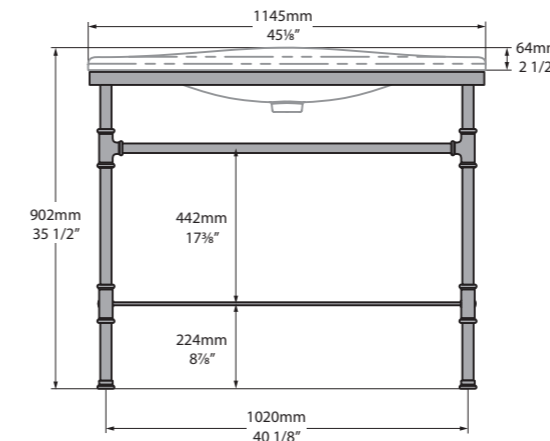

MET-114-N-PC MET-114-1TH-PC MET-114-3TH-PC

Front view

Tap holes can be drilled by installer
Armaturenlöcher können leicht vom Installateur gebohrt werden
Les trous de robinetterie peuvent être percés par l'installateur
Pueden ser perforados por el instalador
I fori per rubinetti possono essere perforati dall'installatore

MET-114-N-PC

MET-114-1TH-PC

MET-114-3TH-PC