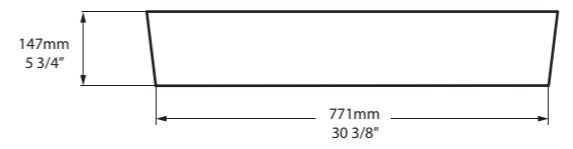

○ VB-IOS-80-NO   ▮ VB-IOS80-xx-NO

Massachusetts Code
cUPC listing by IAPMO

Top View

Front View

The ios 80 is a generous countertop basin designed to complement the ios bath. Also available in a smaller size - see ios 54. Available in six standard exterior paint finishes, or explore our spectrum of new RAL colours in gloss or matt finishes.

l = 810mm/31 7/8"
w = 432mm/17"
h = 147mm/5 3/4"
○ VB-IOS-80-NO
▮ VB-IOS80-xx-NO
12kg

rich in Volcanic Limestone™