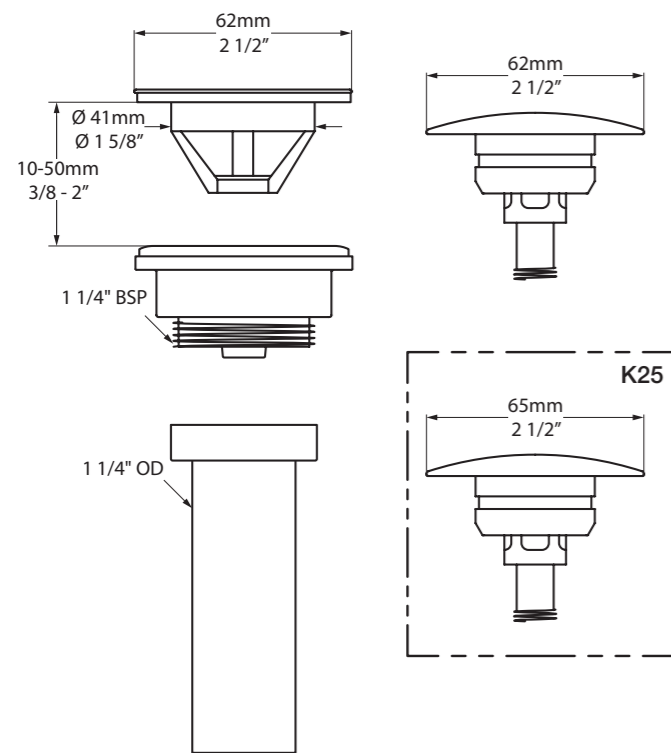

Kit 25

Kit 25

Universal basin drain with 'push control' plug.

K-25-xx