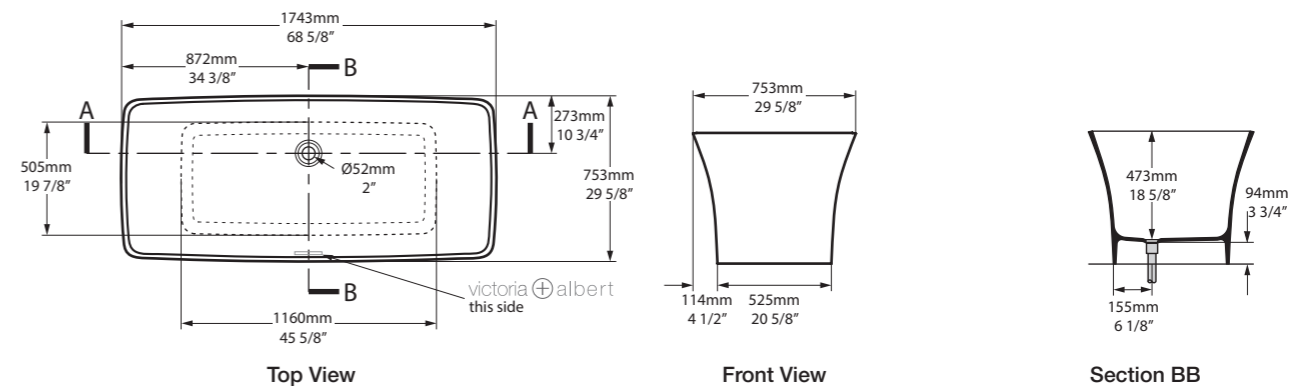

l = 1743mm/68 7/8"  
w = 753mm/29 5/8"  
h = 597mm/23 1/2"

○ RAV-N-SW-NO  
■ RAV-N-xx-NO  
81kg

Related accessories

Ravello 60  
Page 180

○ RAV-N-SW-NO    ↓ RAV-N-xx-NO

CE Massachusetts Code  
cUPC listing by IAPMO