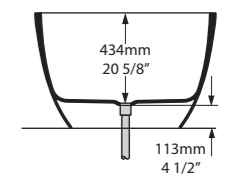

l = 1645mm/64¾"  
w = 800mm/31½"  
h = 611mm/24"

○ AMT-N-SW-NO  
■ AMT-N-xx-NO  
69kg

Related accessories

Amiata 60  
Page 156

○ AMT-N-SW-NO     ♣ AMT-N-xx-NO 

CE  Massachusetts Code  
cUPC listing by IAPMO  
Registered Design

Also see the compact Barcelona 2, or Barcelona 3, which features a void.

l = 1785mm/70¼"  
w = 854mm/33⅝"  
h = 552mm/21¾"

○ BAR-N-SW-NO  
■ BAR-N-xx-NO  
97kg

Related accessories

Barcelona 55  
Page 160

Anatolia 56  
Page 240

Section BB

l = 1698mm/66 7/8"  
w = 806mm/31 3/4"  
h = 535mm/21 1/8"

○ BA2-N-SW-NO  
▣ BA2-N-xx-NO  
87kg

Barcelona 2 follows the same design aesthetic as the popular Barcelona bath, but with more compact dimensions. The bath also features a void space underneath for waste plumbing. Complemented by the Barcelona 48, Barcelona 55 or Barcelona 64 basins (page 158-163). Available in six standard exterior paint finishes, or explore our spectrum of new RAL colours in gloss or matt finishes.

Also see two larger formats; Barcelona, or Barcelona 3, which features a void.

○ BA3-N-SW-NO     ♣ BA3-N-xx-NO 

  Massachusetts Code  
cUPC listing by IAPMO

Top View

Front View

Side View

Section AA

Section BB