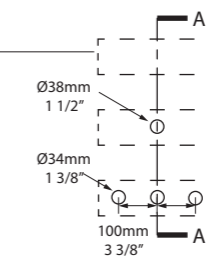

DB-MAN-N-114-IO

DB-MAN-1TH-114-IO

DB-MAN-3TH-114-IO