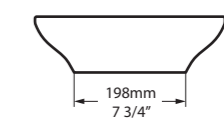

Cabrits 55

○ VB-CAB-55-NO   † VB-CAB55-xx-NO

Massachusetts Code
cUPC listing by IAPMO

Side View

l = 550mm/21 5/8"
w = 340mm/13 3/8"
h = 100mm/3 7/8"
○ VB-CAB-55-NO
† VB-CAB55-xx-NO
6kg

The Cabrits 55 basin is a low-slung, sophisticated basin featuring complex curves. Designed to complement the Cabrits bath. Available in six standard exterior paint finishes, or explore our spectrum of new RAL colours in gloss or matt finishes.

rich in Volcanic Limestone™