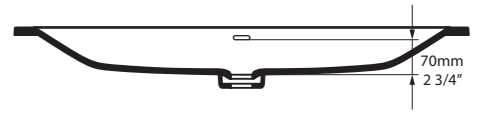

Rossendale 107

○ DU-ROS-107-IO

CE Massachusetts Code
cUPC listing by IAPMO

Drop In Cut Out
987mm x 340mm
38 7/8" x 13 3/8"

UnderMount Cut Out
933mm x 274mm
36 3/4" x 10 3/4"

Section AA

A long, shallow basin that can be dropped in or undermounted. Features an internal overflow. Available in three sizes - see also Rossendale 91 and Rossendale 122.

l = 1065mm/41 7/8"
w = 379mm/14 7/8"
h = 141mm/5 1/2"
○ DU-ROS-107-IO
9kg

SW rich in
Volcanic
Limestone™