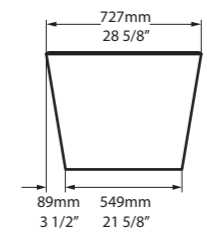

Vetralla 2

○ VE2-N-SW-NO   ♣ VE2-N-xx-NO

CE Massachusetts Code
cUPC listing by IAPMO

Front View

A modern bath for a modern bathroom. Vetralla 2 is deep and double-ended with generous volume. Also offered in a smaller format called Vetralla. Available in six standard exterior paint finishes, or explore our spectrum of new RAL colours in gloss or matt finishes.

l = 1650mm/65"
w = 727mm/28 5/8"
h = 550mm/21 5/8"
○ VE2-N-SW-NO
♣ VE2-N-xx-NO
69kg

SW rich in Volcanic Limestone