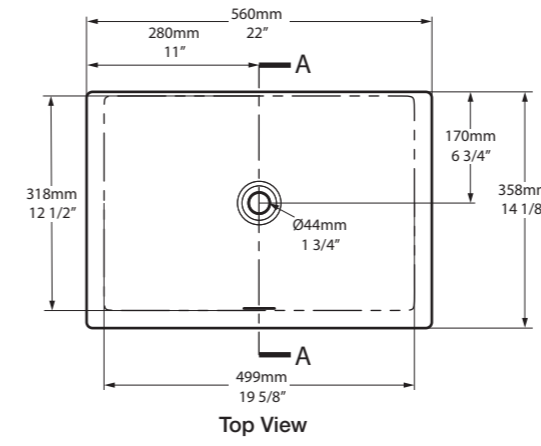

NEW Kaldera 56

○ UB-KAL-56-IO

CE Massachusetts Code
cUPC listing by IAPMO

The Kaldera 56 is a simple rectangular basin designed to match the Kaldera built-in bath collection. Suitable for undermount installation, the Kaldera 56 features an internal overflow and is also available in a larger size - see Kaldera 62.

l = 560mm/22"
w = 358mm/14 1/8"
h = 139mm/5 1/2"
○ UB-KAL-56-IO
5kg

SW rich in
Volcanic
Limestone™