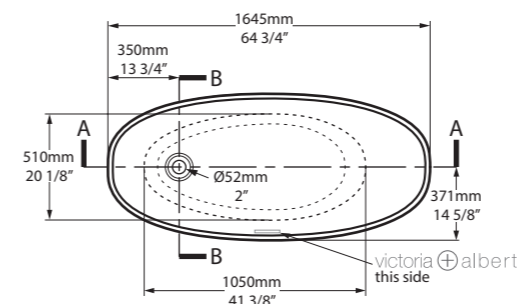

○ MOZ-N-SW-NO ⚠ MOZ-N-xx-NO

CE Massachusetts Code
cUPC listing by IAPMO

Top View