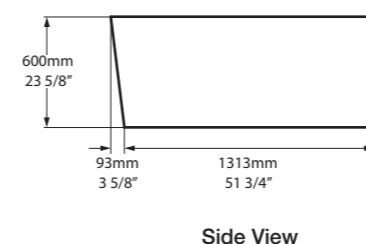

l = 1498mm/59"  
w = 799mm/31½"  
h = 600mm/23¾"

○ EDG-N-SW-NO  
■ EDG-N-xx-NO  
95kg

○ EDG-N-SW-NO     ♣ EDG-N-xx-NO 

CE  Massachusetts Code  
cUPC listing by IAPMO

Boro Hotel, Long Island City, New York, USA