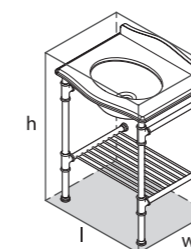

Tap holes can be drilled by installer
Armaturenlöcher können leicht vom Installateur gebohrt werden
Les trous de robinetterie peuvent être percés par l'installateur
Pueden ser perforados por el instalador
I fori per rubinetti possono essere perforati dall'installatore

MET-61-Qxx-N-PC

MET-61-Qxx-1TH-PC

MET-61-Qxx-3TH-PC

l = 610mm/24"
w = 494mm/19 1/2"
h = 945mm/37 1/4"

MET-61-Qxx-N-PC
MET-61-Qxx-1TH-PC
MET-61-Qxx-3TH-PC
31kg