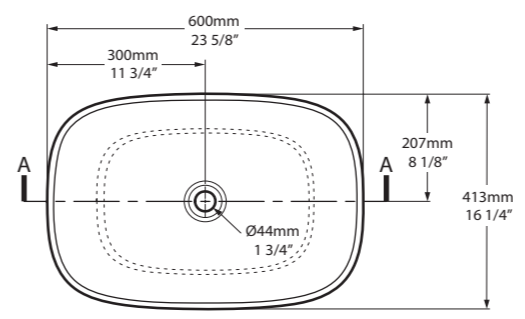

Amiata 60

○ VB-AMT-60-NO ⚡ VB-AMT60-xx-NO

CE Massachusetts Code
cUPC listing by IAPMO

Top View