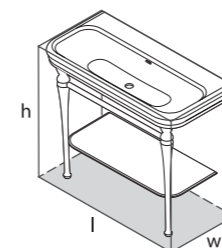

l = 999mm/39 3/8"
w = 479mm/18 7/8"
h = 907mm/35 3/4"

CAN-100-N-PC
CAN-100-1TH-PC
CAN-100-3TH-PC
40.5kg

Polished Chrome washstand topped with a Lario 100 Solo basin.

- Option to order with or without tap holes;
- Two legs with elegantly formed details;
- Towel rail and a toughened glass shelf for storage;
- Wall anchors included.