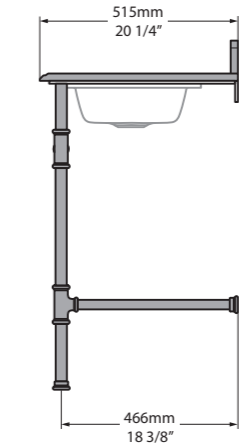

Side view

MET-113-Qxx-N-PC MET-113-Qxx-1TH-PC MET-113-Qxx-3TH-PC