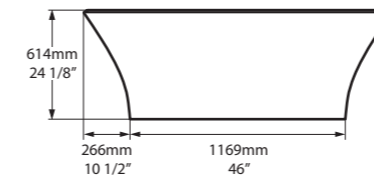

London, United Kingdom

Photography by: Paul Craig

Design by: dk INTERIORS

○ INN-N-SW-NO   ♣ INN-N-xx-NO

CE Massachusetts Code
cUPC listing by IAPMO

Side View