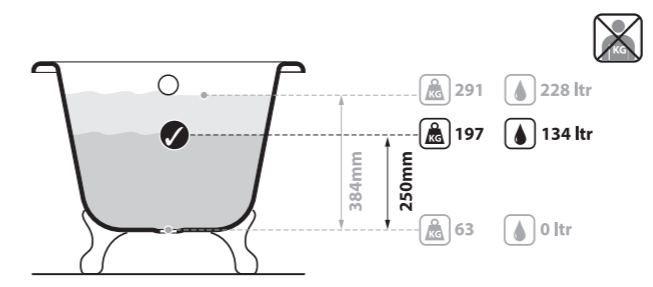

○ HAM-N-SW-NO ☒   ♣ HAM-N-xx-NO ☒

CE   UPC
Massachusetts Code
cUPC listing by IAPMO

Tap holes can be drilled by installer
Armaturenlöcher können leicht vom Installateur gebohrt werden
Les trous de robinetterie peuvent être percés par l'installateur
Pueden ser perforados por el instalador
I fori per rubinetti possono essere perforati dall'installatore

New South Wales, Australia

Photography by: Anson Smart

Design by: Greg Natale

rich in
Volcanic
Limestone™