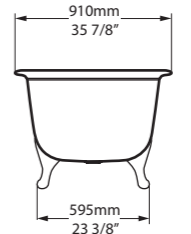

○ RAD-N-SW-NO   ⚠ RAD-N-xx-NO

Massachusetts Code
cUPC listing by IAPMO
Registered Design

Front View

- FT-RAD-WH
- FT-RAD-PC
- FT-RAD-PB
- FT-RAD-PN
- FT-RAD-BN
- FT-RAD-AB
- FT-RAD-SW
- rich in Volcanic Limestone™

- rich in Volcanic Limestone™