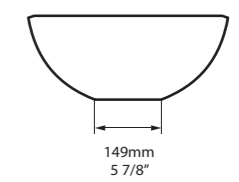

Napoli 57

○ VB-NAP-57-NO   † VB-NAP57-xx-NO

CE Massachusetts Code
cUPC listing by IAPMO

Top View

l = 570mm/22½"
w = 345mm/13⅝"
h = 156mm/6⅛"
○ VB-NAP-57-NO
† VB-NAP57-xx-NO
6kg

rich in Volcanic Limestone™