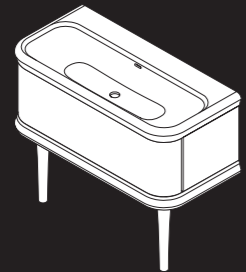

Furniture

Exclusive vanity furniture that is all about the details; you will find dovetail joints, generous storage and elegant design. The furniture is made in the UK using traditional techniques and FSC-approved timber.

	Lario 100	Lario 100 Volo	Bosa 112 Glass
	999 x 479	999 x 479	1119 x 551
	Page 226	Page 226	Page 224
Basin top	✓	✓	
Storage	✓	✓	✓

	Mandello 114 Volo Glass	Mandello 114	Mandello 114 Volo
	1134 x 568	1145 x 579	1145 x 579
	Page 234	Page 230	Page 230
		✓	✓
	✓	✓	✓