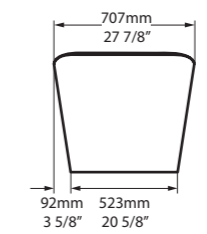

l = 1808mm/71½"  
 w = 800mm/31½"  
 h = 717mm/28¼"

○ TOU-N-SW-NO  
 ■ TOU-N-xx-NO  
 81kg

Related accessories

  **Amalfi 55**  
 Page 154

Adare Manor, County Limerick, Ireland

Photography by: Jack Hardy

○ TOU-N-SW-NO ↓ TOU-N-xx-NO

l = 1650mm/65"  
 w = 707mm/27 7/8"  
 h = 580mm/22 7/8"

○ TRV-N-SW-NO  
 ■ TRV-N-xx-NO  
 70kg

○ TRV-N-SW-NO     ↓ TRV-N-xx-NO 

CE  Massachusetts Code  
cUPC listing by IAPMO

Top View

Front View

Side View

Section AA