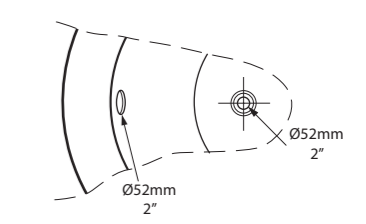

l = 1704mm/67 1/8"  
 w = 809mm/31 7/8"  
 h = 752mm/29 5/8"

○ ROX-N-SW-NO  
 ■ ROX-N-xx-NO  
 60kg

○ ROX-N-SW-NO     ↓ ROX-N-xx-NO 

CE  Massachusetts Code  
cUPC listing by IAPMO

Johannesburg, South Africa