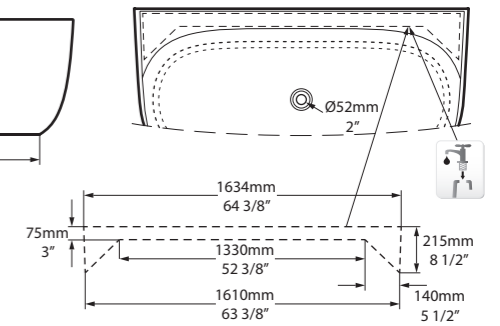

Ontario, Canada

Photography by: Mike Chajeki

Design by: Soda Pop Design Inc

○ ELD-N-SW-NO   ♣ ELD-N-xx-NO

Massachusetts Code
cUPC listing by IAPMO

Tap holes can be drilled by installer
Armaturenlöcher können leicht vom Installateur gebohrt werden
Les trous de robinetterie peuvent être percés par l'installateur
Pueden ser perforados por el instalador
I fori per rubinetti possono essere perforati dall'installatore