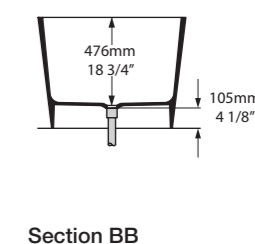

l = 1498mm/59"  
w = 799mm/31½"  
h = 600mm/23¾"

○ EDG-N-SW-NO  
■ EDG-N-xx-NO  
95kg

○ EDG-N-SW-NO     ♣ EDG-N-xx-NO 

CE  Massachusetts Code  
cUPC listing by IAPMO

Boro Hotel, Long Island City, New York, USA