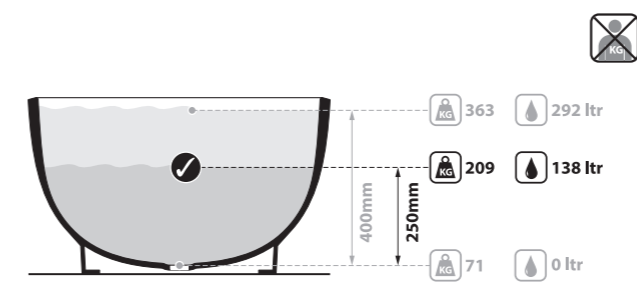

l = 1900mm/74¾"  
w = 845mm/33¼"  
h = 503mm/19¾"

○ NAP-N-SW-NO  
■ NAP-N-xx-NO  
71kg

Related accessories

**Napoli 57**  
Page 176

**Tombolo 10**  
Page 254

○ NAP-N-SW-NO    **‡** NAP-N-xx-NO 

**CE**  Massachusetts Code  
cUPC listing by IAPMO