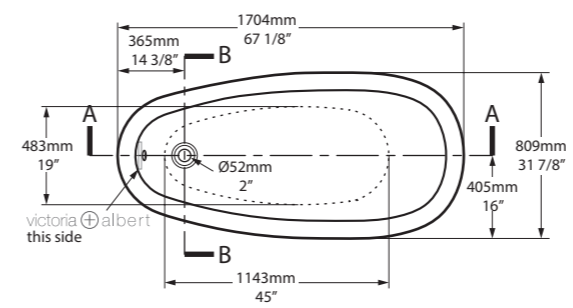

l = 1704mm/67 1/8"  
 w = 809mm/31 7/8"  
 h = 752mm/29 5/8"

○ ROX-N-SW-NO  
 ■ ROX-N-xx-NO  
 60kg

○ ROX-N-SW-NO     ↓ ROX-N-xx-NO 

CE  Massachusetts Code  
cUPC listing by IAPMO

Johannesburg, South Africa