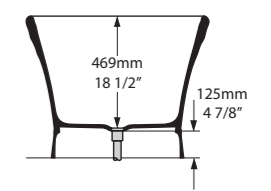

l = 1525mm/60"  
w = 761mm/30"  
h = 613mm/24½"

○ WES-N-SW-NO  
■ WES-N-xx-NO  
63kg

Related accessories

- 

**Metallo 61 Quartz**  
Page 218
- 

**Anatolia 56**  
Page 240

Brooklyn, New York, USA

Photography by: Sean Litchfield

l = 1797mm/70¾"  
 w = 780mm/30¾"  
 h = 608mm/23⅞"

○ WOR-N-SW-NO  
 ■ WOR-N-xx-NO  
 105kg

○ WOR-N-SW-NO     ⚡ WOR-N-xx-NO 

CE  Massachusetts Code  
cUPC listing by IAPMO

Top View

Front View

Section BB

Side View

l = 1741mm/68½"  
 w = 795mm/31¼"  
 h = 616mm/24¼"

○ YOR-N-SW-NO + YOR-B-SW  
 ■ YOR-N-xx-NO + YOR-B-xx  
 67kg

Related accessories

Radford 51  
 Page 178

○ YOR-N-SW-NO + YOR-B-SW     † YOR-N-xx-NO + YOR-B-xx 