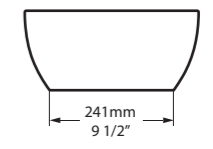

Barcelona 64

○ VB-BAR-64-NO ▮ VB-BAR64-xx-NO

Massachusetts Code
cUPC listing by IAPMO

Side View

The Barcelona 64 is a generous pebble-shaped basin; the perfect complement to the Barcelona baths. Available in six standard exterior paint finishes, or explore our spectrum of new RAL colours in gloss or matt finishes. See also Barcelona 48 and Barcelona 55.

l = 635mm/25"
w = 346mm/13 5/8"
h = 169mm/6 5/8"

○ VB-BAR-64-NO
▮ VB-BAR64-xx-NO
8kg

rich in Volcanic Limestone®