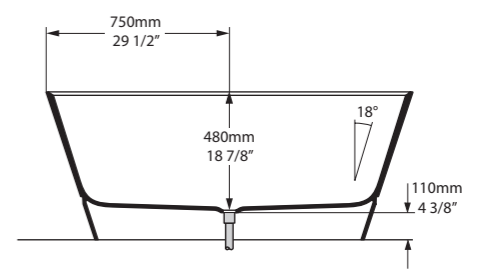

Section AA / Section BB

SW   rich in Volcanic Limestone   AN  BK  GR  MB  MW  SG 

The Terrassa is a double-ended bath with internal sculpted detailing. At just 1702mm in length, it is the perfect match for a contemporary bathroom of any size. For a similar version with a void, see Barcelona 2. Complemented by the Barcelona 48, Barcelona 55 or Barcelona 64 basins (page 158-163). Available in six standard exterior paint finishes, or explore our spectrum of new RAL colours in gloss or matt finishes.