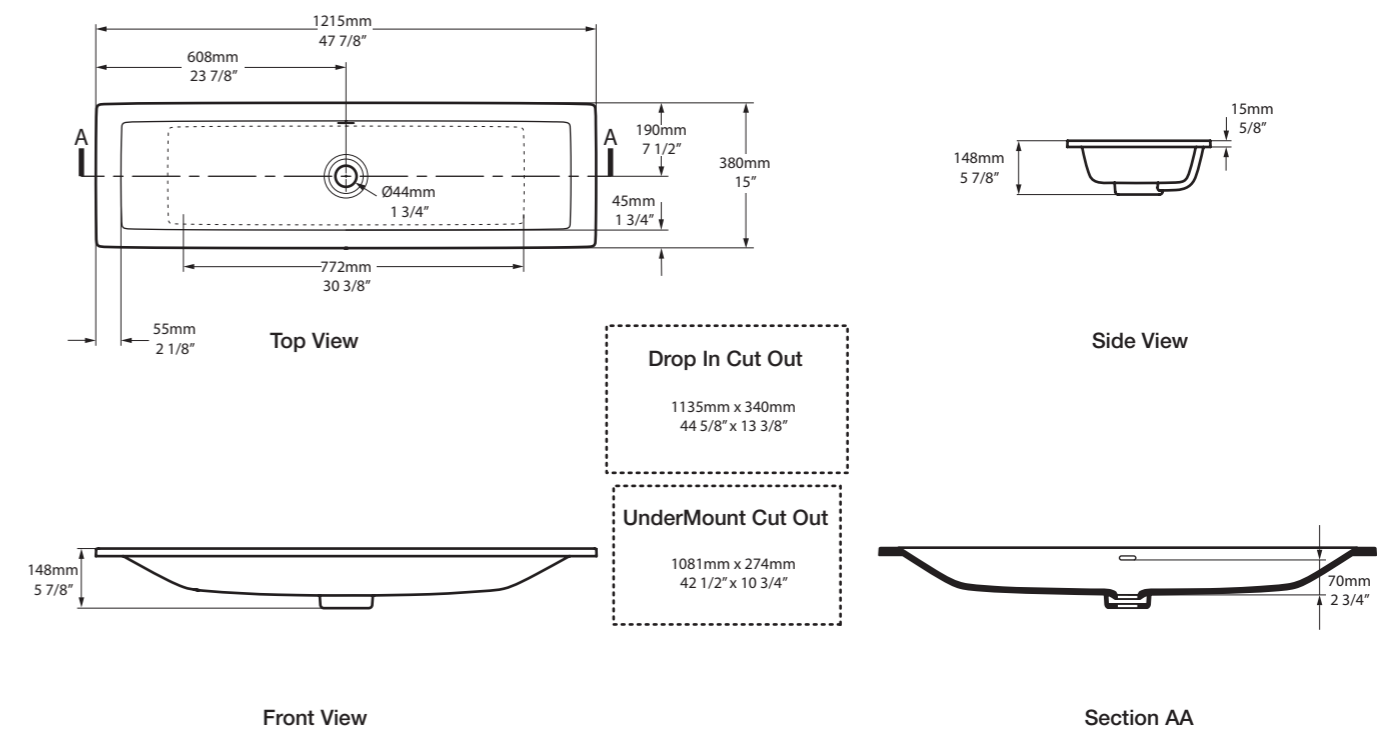

Rossendale 122

○ DU-ROS-122-IO

CE Massachusetts Code
cUPC listing by IAPMO

The largest of our Rossendale basins. A long, shallow basin that can be dropped in or undermounted. Features an internal overflow. Available in three sizes - see also Rossendale 91 and Rossendale 107.