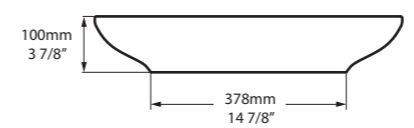

Cabrits 55

○ VB-CAB-55-NO   † VB-CAB55-xx-NO

Massachusetts Code
cUPC listing by IAPMO

Front View

l = 550mm/21 5/8"
w = 340mm/13 3/8"
h = 100mm/3 7/8"
○ VB-CAB-55-NO
† VB-CAB55-xx-NO
6kg

The Cabrits 55 basin is a low-slung, sophisticated basin featuring complex curves. Designed to complement the Cabrits bath. Available in six standard exterior paint finishes, or explore our spectrum of new RAL colours in gloss or matt finishes.

rich in Volcanic Limestone™