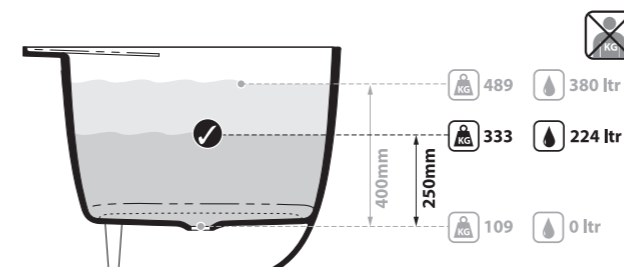

Top View

Front View

Side View

Section AA

Section BB

Elwick is a generous double-ended bath, mounted on a pedestal base to hide away the waste plumbing. Subtle rim detailing brings the traditional form into the modern day. Complemented by the Radford 51 basin (page 178). Available in six standard exterior paint finishes, or explore our spectrum of new RAL colours in gloss or matt finishes.