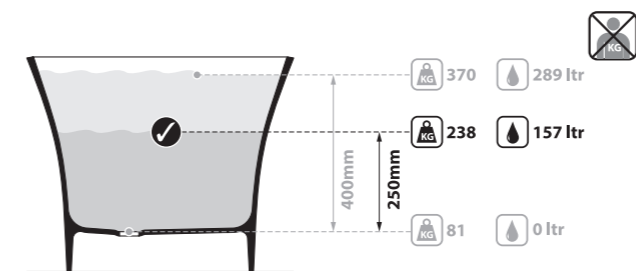

l = 1743mm/68 7/8"  
w = 753mm/29 5/8"  
h = 597mm/23 1/2"

○ RAV-N-SW-NO  
■ RAV-N-xx-NO  
81kg

Related accessories

Ravello 60  
Page 180

○ RAV-N-SW-NO    ↓ RAV-N-xx-NO

CE Massachusetts Code  
cUPC listing by IAPMO