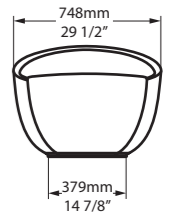

Austin, Texas, USA

Photography by: Lars Frazer

Design by: Allison Burke Interior Design

○ CAB-N-SW-NO   † CAB-N-xx-NO

Massachusetts Code
cUPC listing by IAPMO
Registered Design

Front View