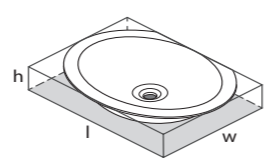

l = 645mm/25 3/8"
w = 464mm/18 1/4"
h = 119mm/4 5/8"
○ UB-KAA-65-IO
5kg

The Kaali 65 is the most generous of our oval shaped Kaali basins and is designed for undermount installations. Features an internal overflow. Also available in two smaller sizes - see Kaali 46 and Kaali 60.