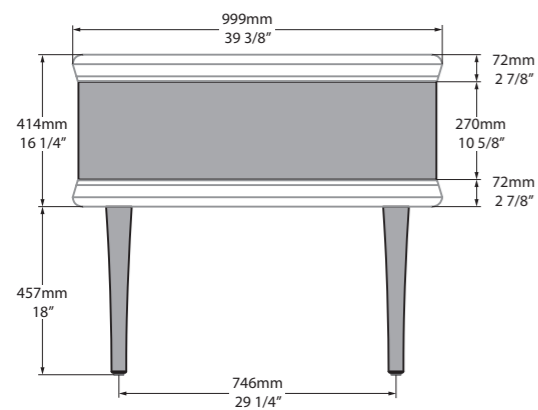

LAR-N-100-xx-IO LAR-1TH-100-xx-IO LAR-3TH-100-xx-IO

Front view