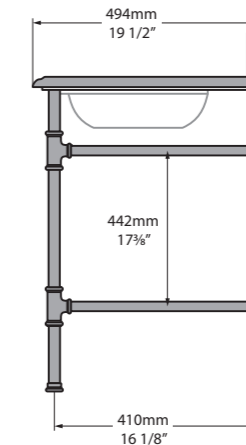

Side view

CE UPC Massachusetts Code Pending cUPC listing by IAPMO Pending