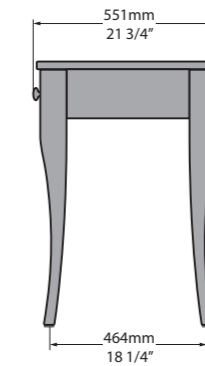

The Bosa 112 Glass is a traditional vanity table with a timber carcass. Features full width single drawer in solid cherry wood with faux 3-drawer face plate.

- Toughened glass vanity top suitable for all Victoria + Albert vessel basins (not included);
- Drilled for waste kit, with options to order with or without tap holes;
- Four adjustable feet for perfect levelling;
- Available in Light Grey and Gloss White.

BOS-N-112-xx BOS-1TH-112-xx

Side View

l = 1119mm/44"
w = 551mm/21 3/4"
h = 758mm/29 7/8"

BOS-N-112-xx
BOS-1TH-112-xx
48.5kg