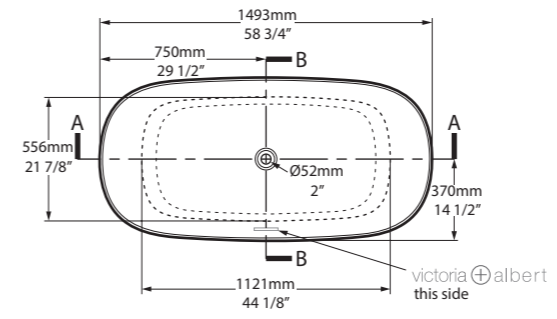

l = 1493mm/58¾"  
w = 739mm/29½"  
h = 560mm/22"

○ VET-N-SW-NO  
Ⓜ VET-N-xx-NO  
64kg

Related accessories

Pembroke 52  
Page 200

○ VET-N-SW-NO   **↓** VET-N-xx-NO 

Top View

Front View

Side View