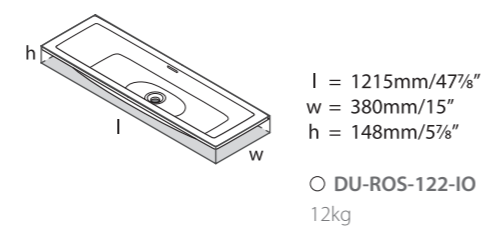

SW rich in
Volcanic
Limestone