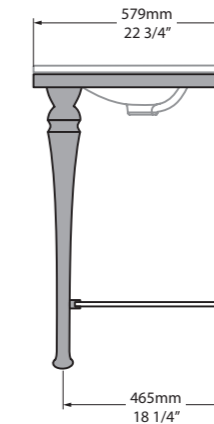

Candella 114

CAN-114-N-PC CAN-114-1TH-PC CAN-114-3TH-PC

Side view

Tap holes can be drilled by installer
Armaturenlöcher können leicht vom Installateur gebohrt werden
Les trous de robinetterie peuvent être percés par l'installateur
Pueden ser perforados por el instalador
I fori per rubinetti possono essere perforati dall'installatore

CAN-114-N-PC

CAN-114-1TH-PC

CAN-114-3TH-PC

l = 1145mm/45 1/8"
w = 579mm/22 3/4"
h = 896mm/35 1/4"

CAN-114-N-PC
CAN-114-1TH-PC
CAN-114-3TH-PC
42.5kg

Polished Chrome washstand topped with a Mandello 114 Solo basin.

- Option to order with or without tap holes;
- Two legs with elegantly formed details;
- Towel rail and a toughened glass shelf for storage;
- Wall anchors included.