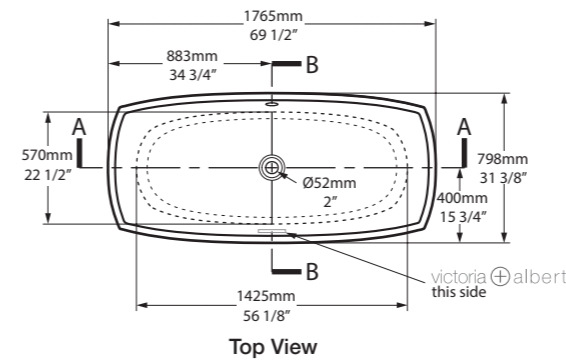

○ PEM-N-SW-NO   ↓ PEM-N-xx-NO

Massachusetts Code
cUPC listing by IAPMO

SW rich in Volcanic Limestone