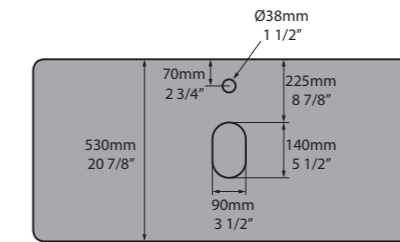

## BOS-N-112-xx BOS-1TH-112-xx

Front View

Side View

BOS-N-112-xx

BOS-1TH-112-xx

Drawer layout

l = 1119mm/44"  
w = 551mm/21 3/4"  
h = 758mm/29 7/8"

BOS-N-112-xx  
BOS-1TH-112-xx  
48.5kg