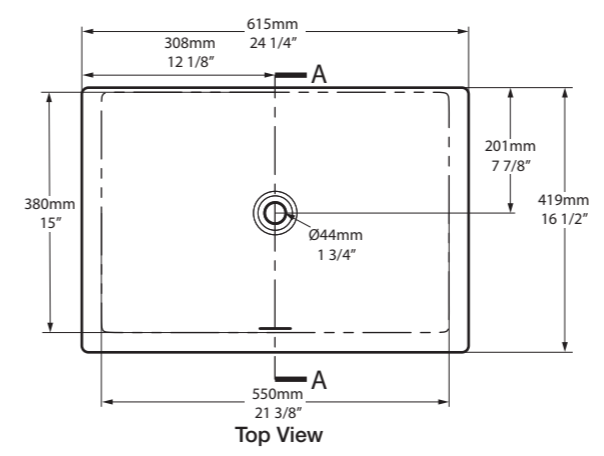

NEW Kaldera 62

○ UB-KAL-62-IO

CE Massachusetts Code
cUPC listing by IAPMO

The Kaldera 62 is the largest of the Kaldera undermount basins. Rectangular in shape, it is designed to match the Kaldera built-in bath collection but naturally complements other models. Features an internal overflow. Also available in a smaller size - see Kaldera 56.

SW rich in
Volcanic
Limestone™