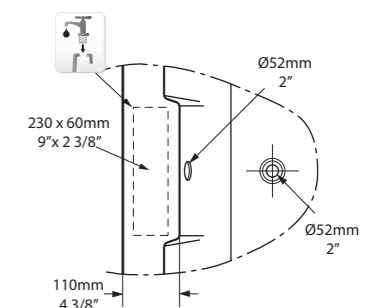

○ YOR-N-SW-NO + YOR-B-SW   † YOR-N-xx-NO + YOR-B-xx

Massachusetts Code
cUPC listing by IAPMO

Tap holes can be drilled by installer
Armaturenlöcher können leicht vom Installateur gebohrt werden
Les trous de robinetterie peuvent être percés par l'installateur
Pueden ser perforados por el instalador
I fori per rubinetti possono essere perforati dall'installatore

Rim Detail

Kiawah Island, South Carolina, USA

Photography by: East Cherry

Design by: Novella Homes