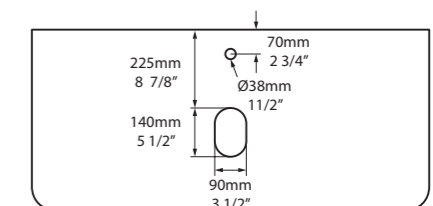

MANV-N-114-xx-IO  
 MANV-1TH-114-xx-IO  
 MANV-3TH-114-xx-IO

l = 1145mm/45 1/8"  
 w = 579mm/22 3/4"  
 h = 506mm/19 7/8"  
 MANV-N-114-xx-IO  
 MANV-1TH-114-xx-IO  
 MANV-3TH-114-xx-IO  
 49.5kg

# Mandello 114 Volo Glass

MANVG-N-114-xx MANVG-1TH-114-xx

Front View

Side View

Drawer layout

MANVG-N-114-xx

MANVG-1TH-114-xx

l = 1134mm/44 5/8"  
w = 568mm/22 3/8"  
h = 457mm/18"