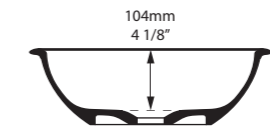

○ VB-DRA-40-NO ▼ VB-DRA40-xx-NO

Top View

Rim Detail

Section AA

The Drayton 40 is a traditional countertop basin with subtle rim detailing. Designed to complement the Drayton freestanding bath. Available in six standard exterior paint finishes, or explore our spectrum of new RAL colours in gloss or matt finishes.

l = 400mm/15 3/4"
w = 400mm/15 3/4"
h = 123mm/4 7/8"
○ VB-DRA-40-NO
▼ VB-DRA40-xx-NO
4kg