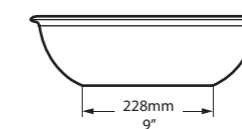

○ VB-RAD-51-NO   ⚡ VB-RAD51-xx-NO

CE Massachusetts Code
cUPC listing by IAPMO

Side View

l = 510mm/20 1/8"
w = 395mm/15 1/2"
h = 115mm/4 1/2"

○ VB-RAD-51-NO
⚡ VB-RAD51-xx-NO
5kg

The Radford 51 is a traditional countertop basin with subtle rim detailing. Designed to complement the Radford freestanding bath. Available in six standard exterior paint finishes, or explore our spectrum of new RAL colours in gloss or matt finishes.