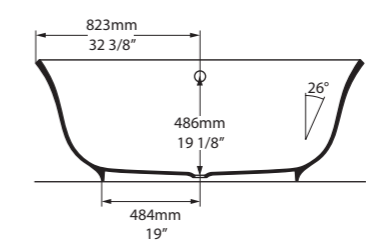

○ AMT-N-SW-NO   ♣ AMT-N-xx-NO

CE Massachusetts Code
cUPC listing by IAPMO
Registered Design

Section AA

Newport Beach, California, USA

Photography by: Ryan Garvin

Design by: Beth Hoffman Design