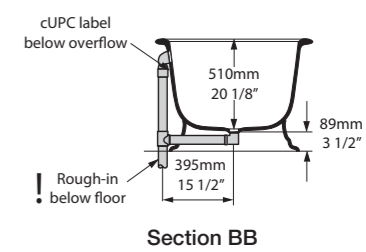

Elwick

○ RAD-N-SW-NO + ELW-B-SW ☒ ⚠ RAD-N-xx-NO + ELW-B-xx ☒

CE Massachusetts Code cUPC listing by IAPMO Registered Design