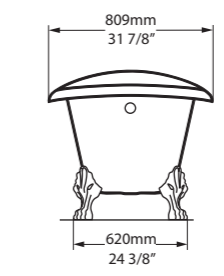

l = 1704mm/67 1/8"  
 w = 809mm/31 7/8"  
 h = 752mm/29 5/8"

○ ROX-N-SW-NO  
 ■ ROX-N-xx-NO  
 60kg

○ ROX-N-SW-NO     ↓ ROX-N-xx-NO 

CE  Massachusetts Code  
cUPC listing by IAPMO

Johannesburg, South Africa