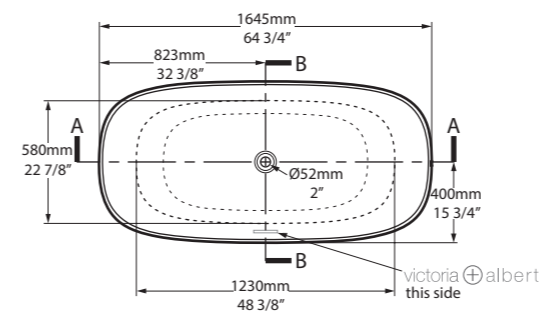

l = 1632mm/64¼"  
 w = 794mm/31¼"  
 h = 859mm/33⅞"

- AML-N-SW-NO
  - ⚙ AML-N-xx-NO
- 70kg

Related accessories

Amalfi 55  
 Page 154

○ AML-N-SW-NO     ↓ AML-N-xx-NO 

CE  Massachusetts Code  
cUPC listing by IAPMO

l = 1645mm/64¾"  
w = 800mm/31½"  
h = 611mm/24"

○ AMT-N-SW-NO  
■ AMT-N-xx-NO  
69kg

Related accessories

Amiata 60  
Page 156

○ AMT-N-SW-NO     ♣ AMT-N-xx-NO 

CE  Massachusetts Code  
cUPC listing by IAPMO  
Registered Design

Also see the compact Barcelona 2, or Barcelona 3, which features a void.

l = 1785mm/70¼"  
w = 854mm/33⅝"  
h = 552mm/21¾"

○ BAR-N-SW-NO  
■ BAR-N-xx-NO  
97kg

Related accessories

Barcelona 55  
Page 160

Anatolia 56  
Page 240