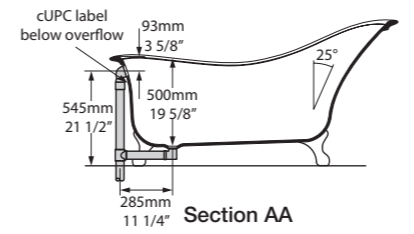

○ DRA-N-SW-NO ⚡ DRA-N-xx-NO

Section AA

- FT-DRA-WH
- FT-DRA-PC
- FT-DRA-PB
- FT-DRA-PN
- FT-DRA-BN
- FT-DRA-AB
- FT-DRA-SW

rich in Volcanic Limestone™

- rich in Volcanic Limestone™