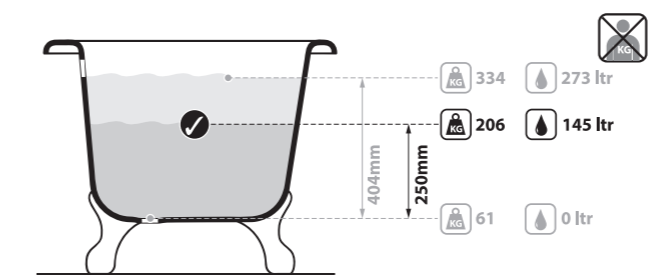

○ CHE-N-SW-NO   ⚡ CHE-N-xx-NO

Massachusetts Code
cUPC listing by IAPMO

Tap holes can be drilled by installer
Armaturenlöcher können leicht vom Installateur gebohrt werden
Les trous de robinetterie peuvent être percés par l'installateur
Pueden ser perforados por el instalador
I fori per rubinetti possono essere perforati dall'installatore

Rim Detail

Sorrento, Victoria, Australia

Photography by: Armelle Habib

Design by: D + D Home

rich in Volcanic Limestone™