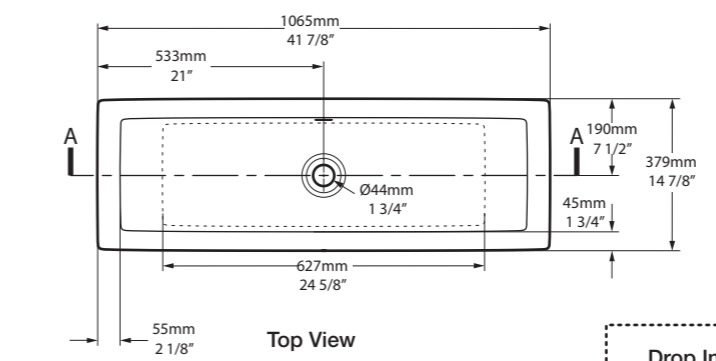

Rossendale 107

○ DU-ROS-107-IO

CE Massachusetts Code
cUPC listing by IAPMO

Drop In Cut Out
987mm x 340mm
38 7/8" x 13 3/8"

UnderMount Cut Out
933mm x 274mm
36 3/4" x 10 3/4"