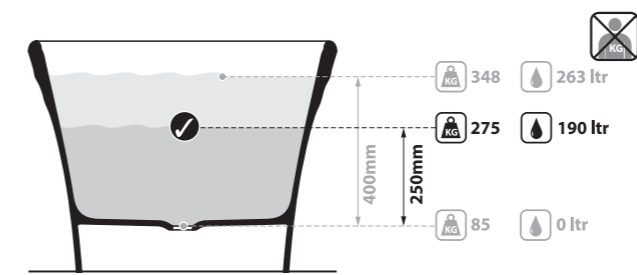

○ WAR-N-SW-NO ⚠ WAR-N-xx-NO

CE Massachusetts Code cUPC listing by IAPMO

Ipswich, Massachusetts, USA

Photography by: Eric Roth

Design by: Cummings Architects

SW rich in Volcanic Limestone AN BK GR MB MW SG