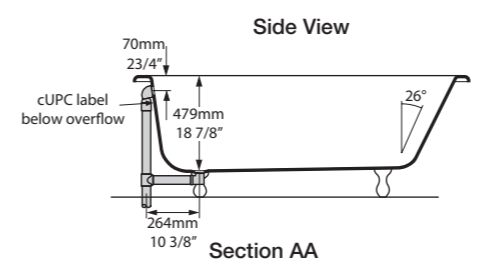

○ HAM-N-SW-NO ☒   ♣ HAM-N-xx-NO ☒

CE   UPC
Massachusetts Code
cUPC listing by IAPMO

Tap holes can be drilled by installer
Armaturenlöcher können leicht vom Installateur gebohrt werden
Les trous de robinetterie peuvent être percés par l'installateur
Pueden ser perforados por el instalador
I fori per rubinetti possono essere perforati dall'installatore

New South Wales, Australia

Photography by: Anson Smart

Design by: Greg Natale

rich in
Volcanic
Limestone™