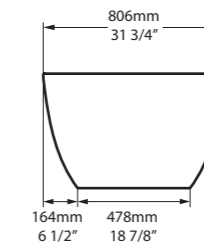

○ BA2-N-SW-NO   ▣ BA2-N-xx-NO

Massachusetts Code
cUPC listing by IAPMO

Front View

l = 1698mm/66 7/8"
w = 806mm/31 3/4"
h = 535mm/21 1/8"

○ BA2-N-SW-NO
▣ BA2-N-xx-NO
87kg

Barcelona 2 follows the same design aesthetic as the popular Barcelona bath, but with more compact dimensions. The bath also features a void space underneath for waste plumbing. Complemented by the Barcelona 48, Barcelona 55 or Barcelona 64 basins (page 158-163). Available in six standard exterior paint finishes, or explore our spectrum of new RAL colours in gloss or matt finishes.

Also see two larger formats; Barcelona, or Barcelona 3, which features a void.