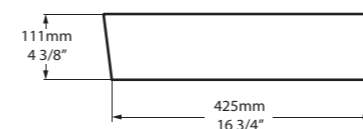

l = 400mm/15 3/4"  
w = 400mm/15 3/4"  
h = 123mm/4 7/8"  
○ VB-DRA-40-NO  
▼ VB-DRA40-xx-NO  
4kg

○ VB-EDG-45-NO     ▮ VB-EDG45-xx-NO 

Top View

Side View

Front View

Section AA

l = 450mm/17 3/4"  
w = 325mm/12 3/4"  
h = 111mm/4 3/8"