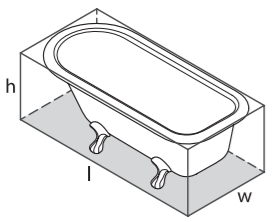

l = 1705mm/67 1/8"  
 w = 776mm/30 1/2"  
 h = 611mm/24"

○ HAM-N-SW-NO  
 ■ HAM-N-xx-NO  
 63kg

Related accessories

Bosa 112 Glass  
 Page 224

Drayton 40  
 Page 166

○ HAM-N-SW-NO ☒    ♣ HAM-N-xx-NO ☒

CE    UPC  
 Massachusetts Code  
 cUPC listing by IAPMO