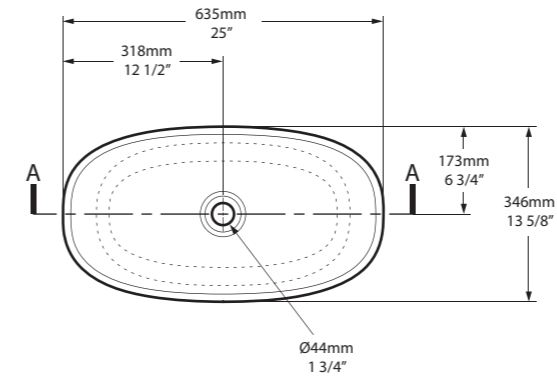

Barcelona 64

○ VB-BAR-64-NO ▮ VB-BAR64-xx-NO

Massachusetts Code
cUPC listing by IAPMO

Top View