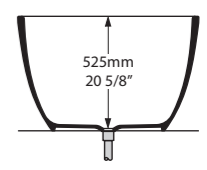

○ BAR-N-SW-NO   ↓ BAR-N-xx-NO

Section BB

Nantucket Island, Massachusetts, USA

Photography by: Brian Sager

Design by: Elizabeth Norris Design

SW rich in Volcanic Limestone AN BK GR MB MW SG