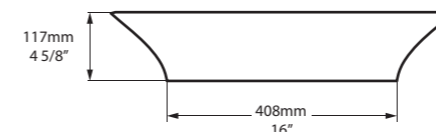

Ravello 60

○ VB-RAV-60-NO   ♣ VB-RAV60-xx-NO

CE Massachusetts Code
cUPC listing by IAPMO

Front View

The Ravello 60 basin's sculptural lines perfectly complement the Ravello bath. Available in six standard exterior paint finishes, or explore our spectrum of new RAL colours in gloss or matt finishes.

l = 612mm/24 1/8"
w = 411mm/16 1/8"
h = 117mm/4 5/8"

○ VB-RAV-60-NO
♣ VB-RAV60-xx-NO
8kg

SW rich in Volcanic Limestone™