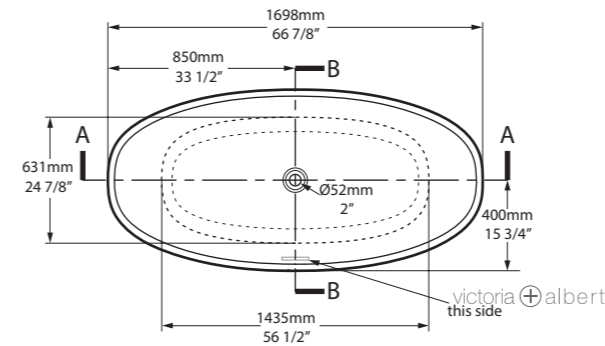

○ BA2-N-SW-NO   ▣ BA2-N-xx-NO

Massachusetts Code
cUPC listing by IAPMO

Top View

l = 1698mm/66 7/8"
w = 806mm/31 3/4"
h = 535mm/21 1/8"

○ BA2-N-SW-NO
▣ BA2-N-xx-NO
87kg

Barcelona 2 follows the same design aesthetic as the popular Barcelona bath, but with more compact dimensions. The bath also features a void space underneath for waste plumbing. Complemented by the Barcelona 48, Barcelona 55 or Barcelona 64 basins (page 158-163). Available in six standard exterior paint finishes, or explore our spectrum of new RAL colours in gloss or matt finishes.

Also see two larger formats; Barcelona, or Barcelona 3, which features a void.