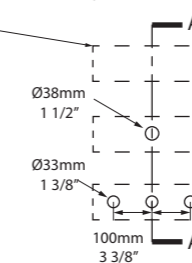

l = 999mm/39 3/8"
w = 479mm/18 7/8"
h = 907mm/35 3/4"

CAN-100-N-PC
CAN-100-1TH-PC
CAN-100-3TH-PC
40.5kg

Polished Chrome washstand topped with a Lario 100 Solo basin.

- Option to order with or without tap holes;
- Two legs with elegantly formed details;
- Towel rail and a toughened glass shelf for storage;
- Wall anchors included.