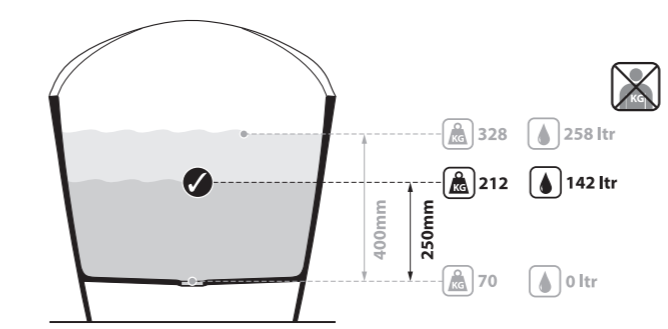

l = 1632mm/64¼"  
 w = 794mm/31¼"  
 h = 859mm/33⅞"

- AML-N-SW-NO
  - ⚙ AML-N-xx-NO
- 70kg

Related accessories

Amalfi 55  
 Page 154

○ AML-N-SW-NO     ↓ AML-N-xx-NO 

CE  Massachusetts Code  
cUPC listing by IAPMO