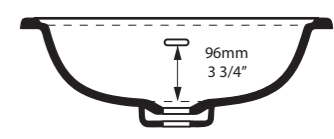

Pembroke 52

○ DU-PEM-52-IO

CE Massachusetts Code
cUPC listing by IAPMO

Section AA

Elegant rimmed basin with internal overflow. Features a special rim design that allows undermount or drop-in installation into a countertop of choice. Designed by Meneghello Paoletti Associati.

l = 512mm/20 1/8"
w = 351mm/13 7/8"
h = 175mm/6 7/8"
○ DU-PEM-52-IO
5kg

SW rich in
Volcanic
Limestone