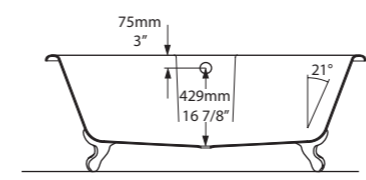

○ CHE-N-SW-NO   ⚡ CHE-N-xx-NO

Massachusetts Code
cUPC listing by IAPMO

Tap holes can be drilled by installer
Armaturenlöcher können leicht vom Installateur gebohrt werden
Les trous de robinetterie peuvent être percés par l'installateur
Pueden ser perforados por el instalador
I fori per rubinetti possono essere perforati dall'installatore

Section AA

Sorrento, Victoria, Australia

Photography by: Armelle Habib

Design by: D + D Home

rich in Volcanic Limestone™