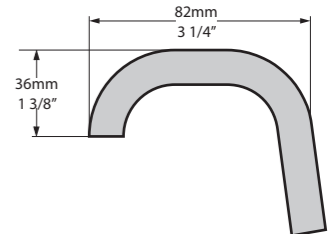

○ YOR-N-SW-NO + YOR-B-SW   † YOR-N-xx-NO + YOR-B-xx

Massachusetts Code
cUPC listing by IAPMO

Tap holes can be drilled by installer
Armaturenlöcher können leicht vom Installateur gebohrt werden
Les trous de robinetterie peuvent être percés par l'installateur
Pueden ser perforados por el instalador
I fori per rubinetti possono essere perforati dall'installatore

Rim Detail

Kiawah Island, South Carolina, USA

Photography by: East Cherry

Design by: Novella Homes