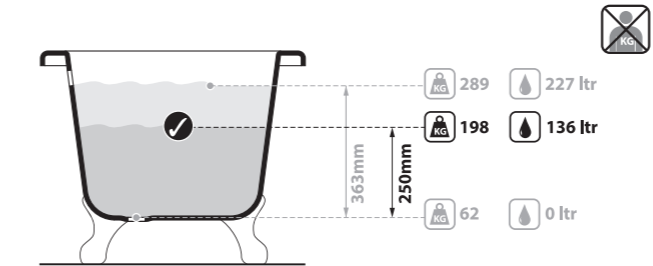

289 227 ltr
198 136 ltr
62 0 ltr