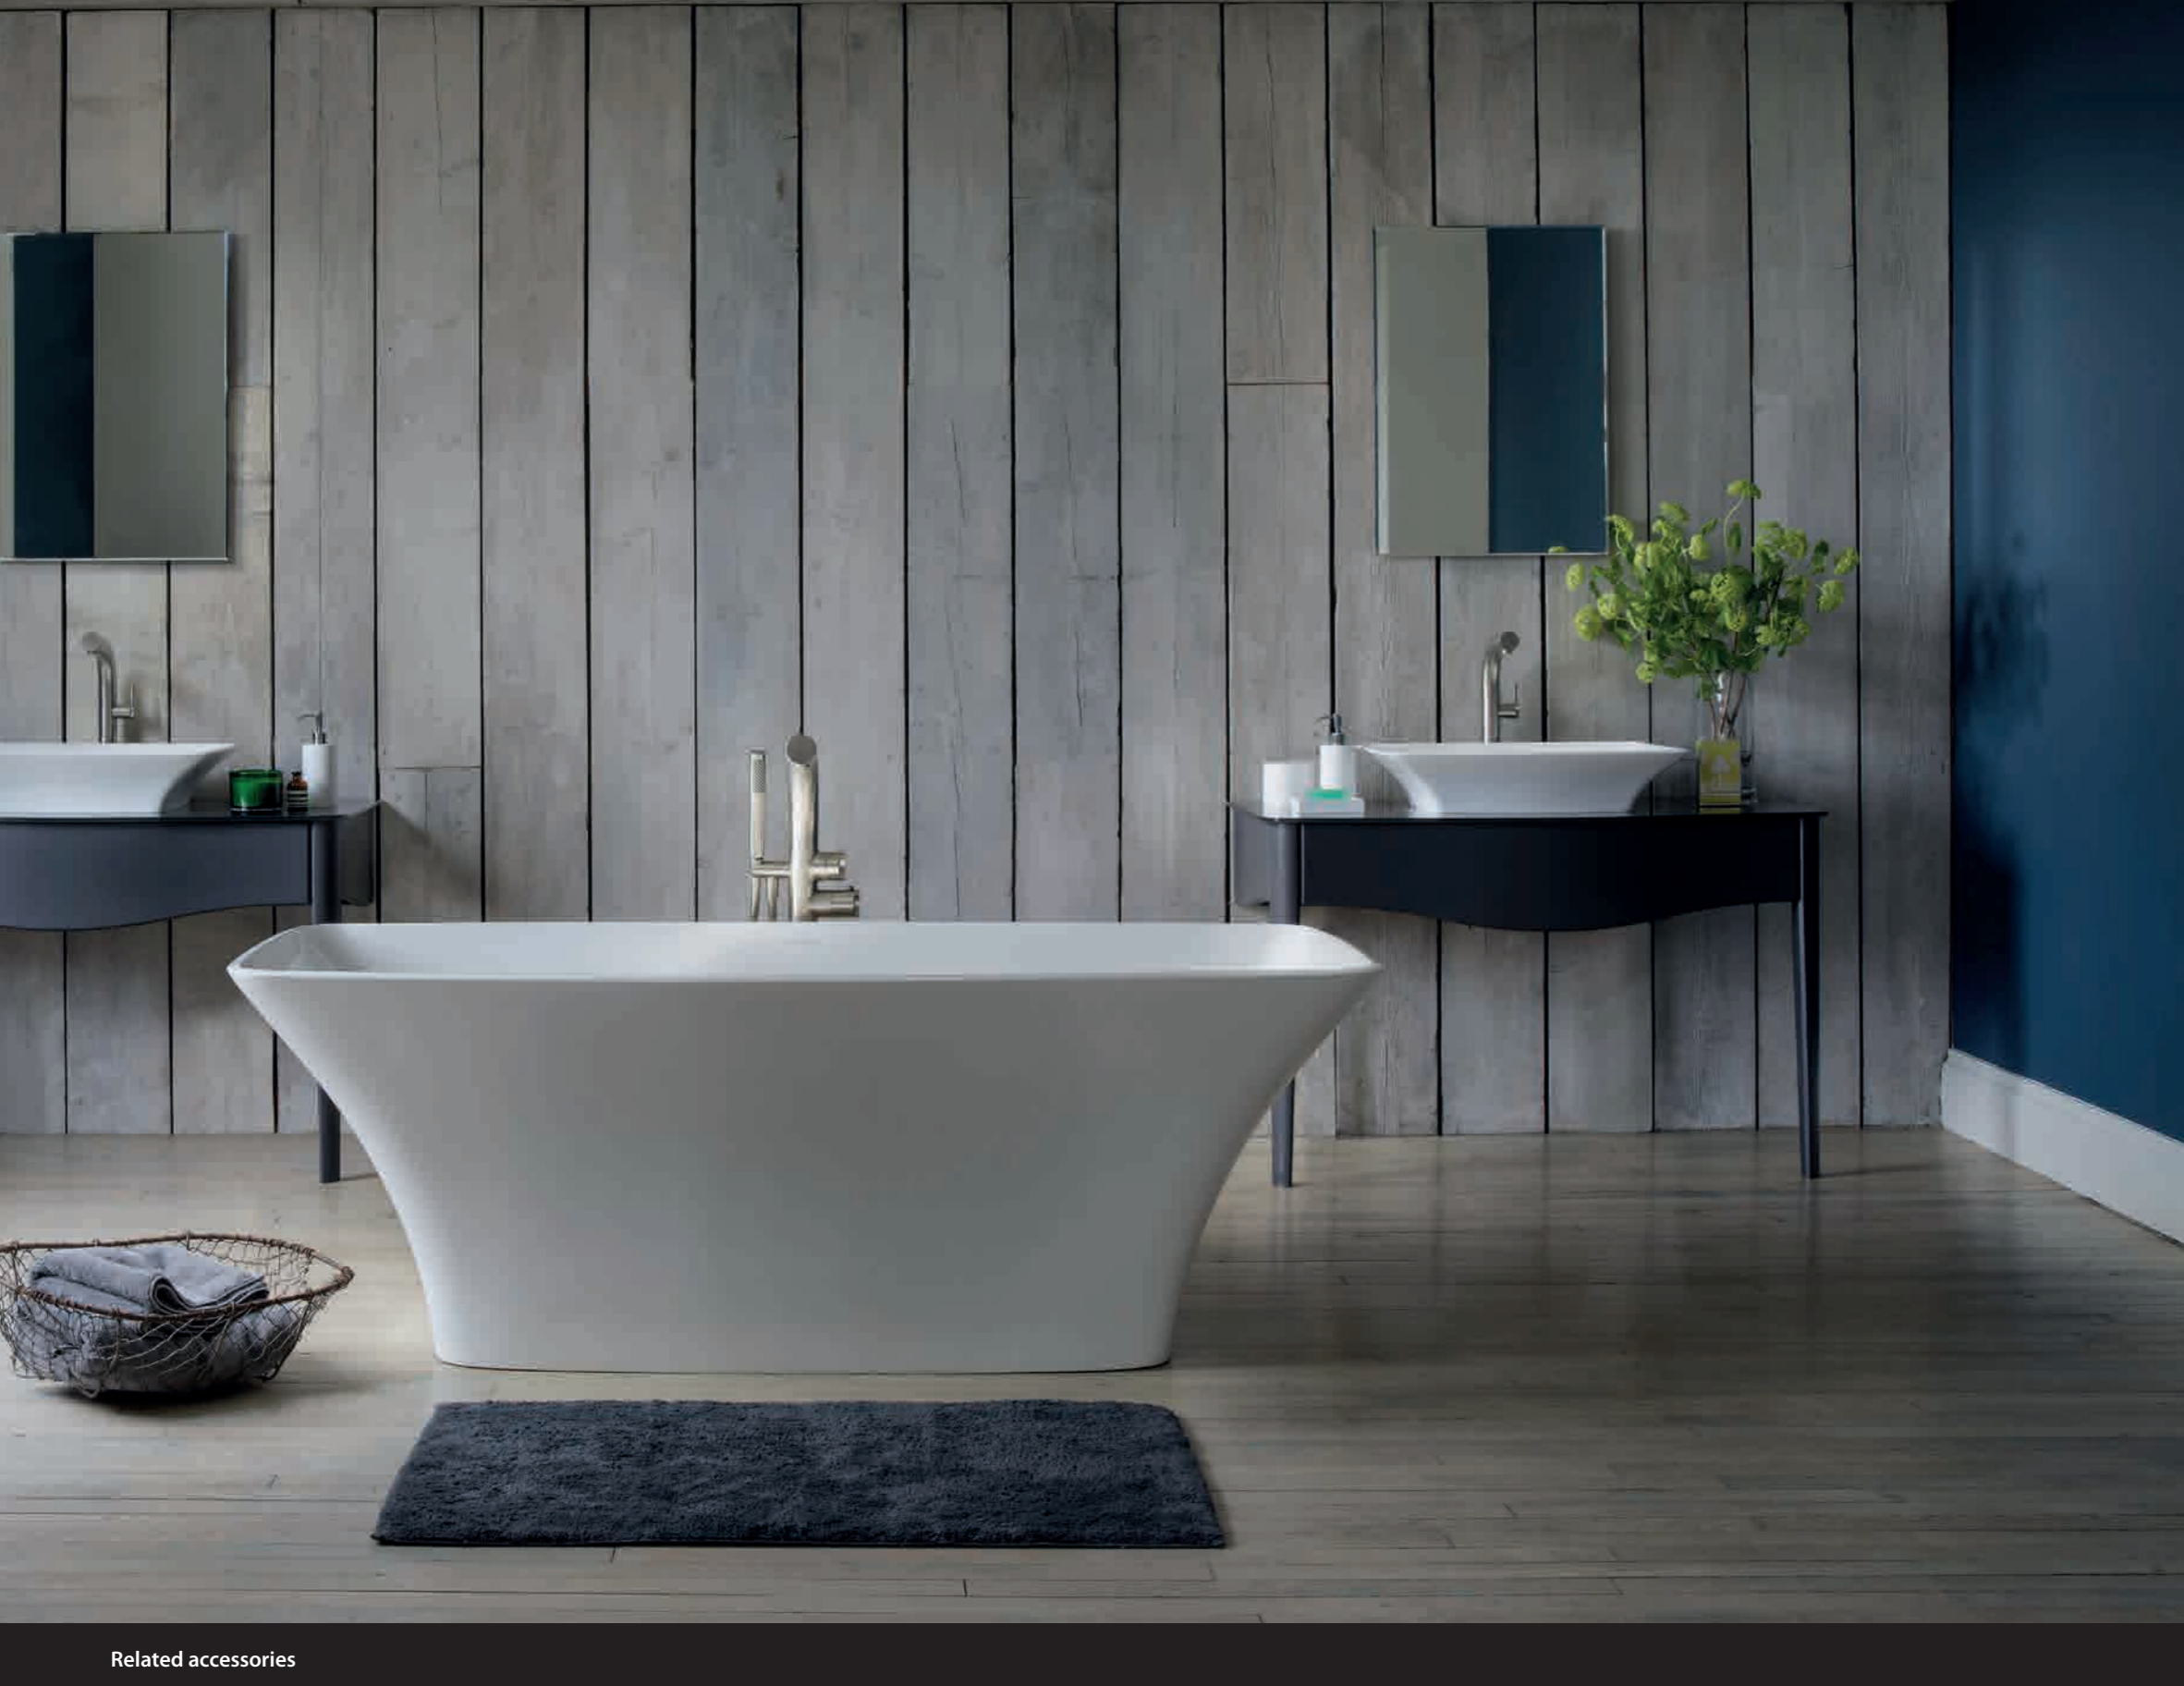

Bold straight lines combine effortlessly with gentle curves. Features a void space underneath for waste plumbing. Complemented by the Ravello 60 basin (page 180). Available in six standard exterior paint finishes, or explore our spectrum of new RAL colours in gloss or matt finishes.