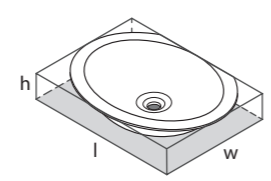

l = 475mm/18 3/4"  
w = 453mm/17 7/8"  
h = 136mm/5 3/8"  
○ UB-KAA-48-IO  
4kg

**SW**  rich in  
Volcanic  
Limestone™

**NEW** Kaali 60 

○ UB-KAA-60-IO 

**CE**  Massachusetts Code  
cUPC listing by IAPMO