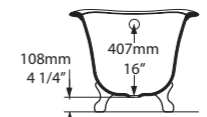

○ DRA-N-SW-NO ⚡ DRA-N-xx-NO

Section BB

- FT-DRA-WH
- FT-DRA-PC
- FT-DRA-PB
- FT-DRA-PN
- FT-DRA-BN
- FT-DRA-AB
- FT-DRA-SW

rich in Volcanic Limestone™

- rich in Volcanic Limestone™