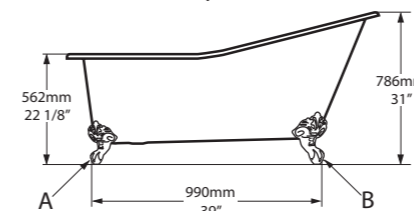

Tap holes can be drilled by installer
Armaturenlöcher können leicht vom Installateur gebohrt werden
Les trous de robinetterie peuvent être percés par l'installateur
Pueden ser perforados por el instalador
I fori per rubinetti possono essere perforati dall'installatore

○ SHR-N-SW-NO   ↓ SHR-N-xx-NO

Section AA

Rim Detail

London, Ontario, Canada

Photography by: ARC Creative

Design by: Lilly Home + Design