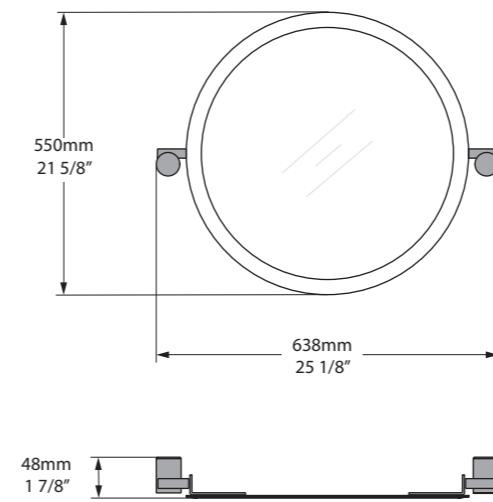

	Anatolia 55	Anatolia 56	Loano 97
	638 x 550	652 x 560	970 x 720
	Page 238	Page 240	Page 242
LED			✓

MR-ANA-55-xx

l = 638mm/25 1/8"  
w = 48mm/1 7/8"  
h = 550mm/21 5/8"  
MR-ANA-55-xx  
3kg

Round wall mirror with pivoting exposed brackets. Available in a Polished Chrome or Brushed Steel finish.

MR-ANA-56-xx

l = 652mm/25 5/8"  
w = 48mm/1 7/8"  
h = 560mm/22"

MR-ANA-56-xx  
4kg

Square wall mirror with pivoting exposed brackets. Available in a Polished Chrome or Brushed Steel finish.