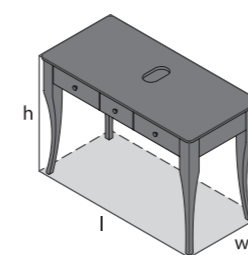

## BOS-N-112-xx BOS-1TH-112-xx

Front View

Side View

BOS-N-112-xx

BOS-1TH-112-xx

Drawer layout

l = 1119mm/44"  
w = 551mm/21 3/4"  
h = 758mm/29 7/8"

BOS-N-112-xx  
BOS-1TH-112-xx  
48.5kg