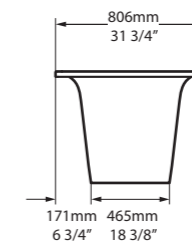

○ MON-N-SW-NO MON-N-xx-NO

Massachusetts Code
cUPC listing by IAPMO

Tap holes can be drilled by installer
Armaturenlöcher können leicht vom Installateur gebohrt werden
Les trous de robinetterie peuvent être percés par l'installateur
Pueden ser perforados por el instalador
I fori per rubinetti possono essere perforati dall'installatore

Section BB

220 ltr
 139 ltr
 0 ltr

Newport Beach, California, USA

Photography by: Lane Dittoe

Design by: Mindy Gayer Design

SW rich in Volcanic Limestone™