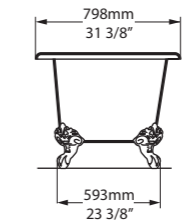

○ CHE-N-SW-NO   ⚡ CHE-N-xx-NO

Massachusetts Code
cUPC listing by IAPMO

Tap holes can be drilled by installer
Armaturenlöcher können leicht vom Installateur gebohrt werden
Les trous de robinetterie peuvent être percés par l'installateur
Pueden ser perforados por el instalador
I fori per rubinetti possono essere perforati dall'installatore

Front View

Sorrento, Victoria, Australia

Photography by: Armelle Habib

Design by: D + D Home

rich in Volcanic Limestone™