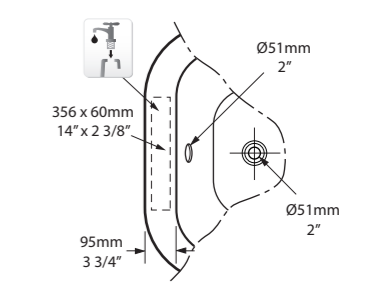

○ HAM-N-SW-NO ☒   ♣ HAM-N-xx-NO ☒

CE   UPC
Massachusetts Code
cUPC listing by IAPMO

Tap holes can be drilled by installer
Armaturenlöcher können leicht vom Installateur gebohrt werden
Les trous de robinetterie peuvent être percés par l'installateur
Pueden ser perforados por el instalador
I fori per rubinetti possono essere perforati dall'installatore

New South Wales, Australia

Photography by: Anson Smart

Design by: Greg Natale

rich in
Volcanic
Limestone™