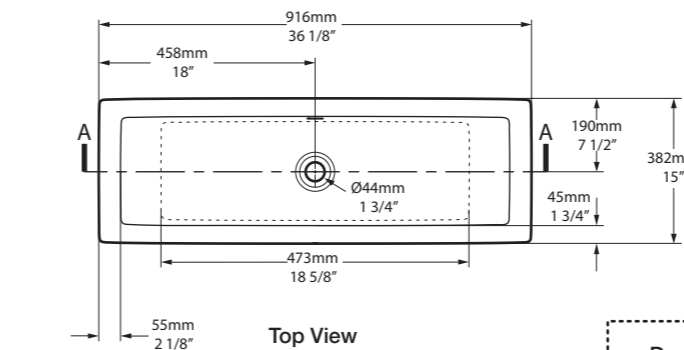

Rossendale 91

○ DU-ROS-91-IO

CE Massachusetts Code
cUPC listing by IAPMO

Top View

Side View

Drop In Cut Out

833mm x 340mm
32 3/4" x 13 3/8"

UnderMount Cut Out

779mm x 274mm
30 5/8" x 10 3/4"

Front View