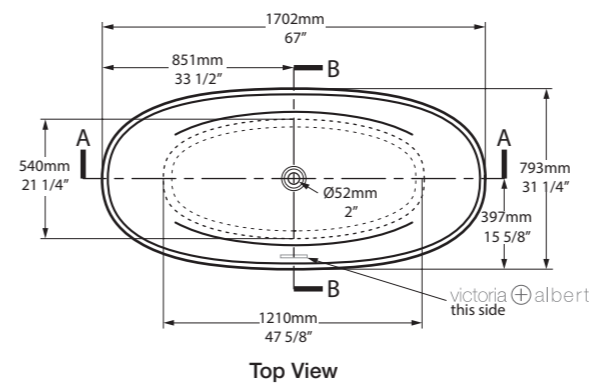

○ TER-N-SW-NO   ↓ TER-N-xx-NO

CE Massachusetts Code
cUPC listing by IAPMO