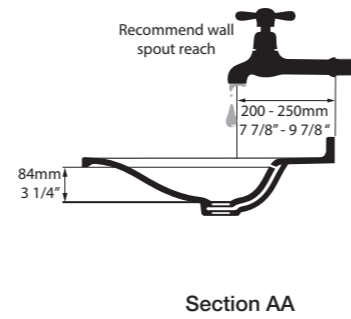

Mandello 114

MAN-N-114-xx-IO MAN-1TH-114-xx-IO MAN-3TH-114-xx-IO