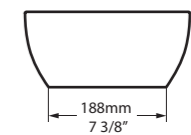

Barcelona 48

○ VB-BAR-48-NO   ⚡ VB-BAR48-xx-NO

Massachusetts Code
cUPC listing by IAPMO

Side View

The Barcelona 48 is a sleek pebble-shaped basin; the perfect complement to the Barcelona baths. Ideal for cloakrooms or paired in 'his and hers' settings. Available in six standard exterior paint finishes, or explore our spectrum of new RAL colours in gloss or matt finishes. See also Barcelona 55 and Barcelona 64.

l = 480mm/18 7/8"
w = 301mm/11 7/8"
h = 120mm/4 3/4"

○ VB-BAR-48-NO
⚡ VB-BAR48-xx-NO
5kg