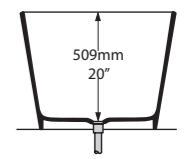

○ VET-N-SW-NO **↓** VET-N-xx-NO

Section BB

SW rich in Volcanic Limestone AN BK GR MB MW SG

KwaZulu-Natal, South Africa

Photography by: Lar Glutz
Design by: House of Hawkes