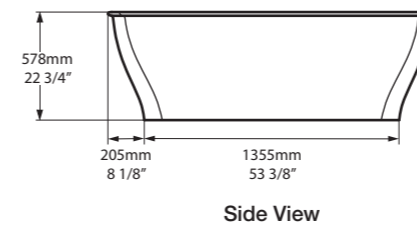

○ PEM-N-SW-NO   ↓ PEM-N-xx-NO

Massachusetts Code
cUPC listing by IAPMO

SW rich in Volcanic Limestone