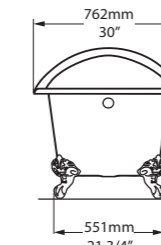

Tap holes can be drilled by installer
Armaturenlöcher können leicht vom Installateur gebohrt werden
Les trous de robinetterie peuvent être percés par l'installateur
Pueden ser perforados por el instalador
I fori per rubinetti possono essere perforati dall'installatore

○ SHR-N-SW-NO   ↓ SHR-N-xx-NO

Front View

Rim Detail

London, Ontario, Canada

Photography by: ARC Creative

Design by: Lilly Home + Design