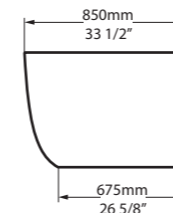

Ontario, Canada

Photography by: Mike Chajeki

Design by: Soda Pop Design Inc

○ ELD-N-SW-NO   ♣ ELD-N-xx-NO

Massachusetts Code
cUPC listing by IAPMO

Tap holes can be drilled by installer
Armaturenlöcher können leicht vom Installateur gebohrt werden
Les trous de robinetterie peuvent être percés par l'installateur
Pueden ser perforados por el instalador
I fori per rubinetti possono essere perforati dall'installatore

Side View