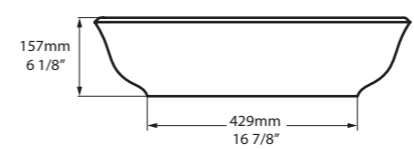

Amiata 60

○ VB-AMT-60-NO ⚡ VB-AMT60-xx-NO

CE Massachusetts Code
cUPC listing by IAPMO

Front View

reddot award 2015
winner

The Amiata 60 is a generously sized countertop basin, designed to complement the Amiata freestanding bath. Designed by Meneghello Paoletti Associati. Available in six standard exterior paint finishes, or explore our spectrum of new RAL colours in gloss or matt finishes.

l = 600mm/23 5/8"
w = 413mm/16 1/4"
h = 157mm/6 1/8"
○ VB-AMT-60-NO
⚡ VB-AMT60-xx-NO
9kg

SW rich in Volcanic Limestone AN BK GR MB MW SG