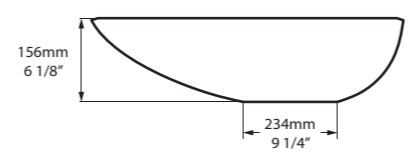

# Napoli 57

○ VB-NAP-57-NO     † VB-NAP57-xx-NO 

**CE**  Massachusetts Code  
cUPC listing by IAPMO

Side View

Top View

Front View

Section AA

l = 570mm/22½"  
w = 345mm/13⅝"  
h = 156mm/6⅛"  
○ VB-NAP-57-NO  
† VB-NAP57-xx-NO  
6kg