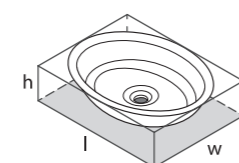

l = 510mm/20 1/8"
w = 395mm/15 1/2"
h = 115mm/4 1/2"

○ VB-RAD-51-NO
⚡ VB-RAD51-xx-NO
5kg

The Radford 51 is a traditional countertop basin with subtle rim detailing. Designed to complement the Radford freestanding bath. Available in six standard exterior paint finishes, or explore our spectrum of new RAL colours in gloss or matt finishes.