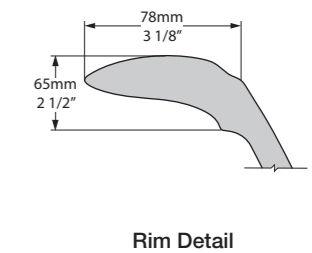

Elwick

○ RAD-N-SW-NO + ELW-B-SW ☒ ⚠ RAD-N-xx-NO + ELW-B-xx ☒

CE Massachusetts Code cUPC listing by IAPMO Registered Design