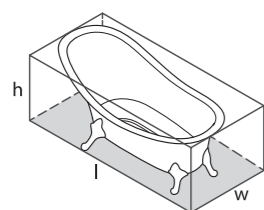

Taking its form from the original Victorian slipper bath, with elegant modern detailing, Drayton's shoulder support provides a sublime bathing experience. Complemented by the Drayton 40 basin (page 166). Available in six standard exterior paint finishes, or explore our spectrum of new RAL colours in gloss or matt finishes. A range of metal foot finishes are available - see next page.