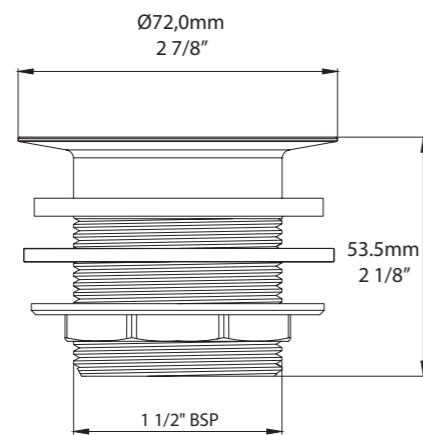

Kit 12

Universal waste kit for baths without an overflow hole. Flush fitting 'captive' plug.

Kit 50

Bath drain with above floor shoe tube. Features contemporary "toe tapper" plug and traditional plug & chain.

K-12-xx

K-50-xx