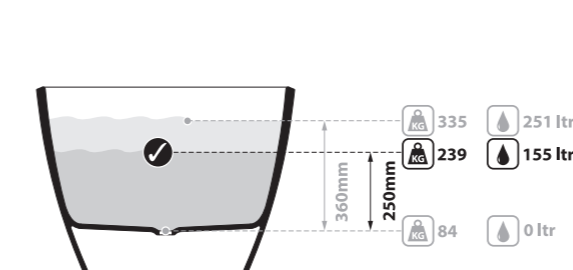

  Massachusetts Code  
cUPC listing by IAPMO

Top View

Front View

Side View

Section BB

Section AA  
Shown with K12 Waste Kit

l = 1685mm/66 3/8"  
w = 759mm/29 7/8"  
h = 550mm/21 5/8"

○ MO2-N-SW-NO  
⚡ MO2-N-xx-NO  
84kg