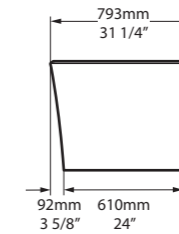

London, United Kingdom

Photography by: Paul Craig

Design by: dk INTERIORS

○ INN-N-SW-NO   ♣ INN-N-xx-NO

CE Massachusetts Code
cUPC listing by IAPMO

Front View