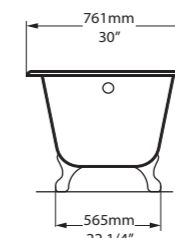

Brooklyn, New York, USA

Photography by: Sean Litchfield

Design by: Pip + Pencil for Homepolish

○ WES-N-SW-NO ⚡ WES-N-xx-NO

Front View

CE Massachusetts Code cUPC listing by IAPMO

Tap holes can be drilled by installer
Armaturenlöcher können leicht vom Installateur gebohrt werden
Les trous de robinetterie peuvent être percés par l'installateur
Pueden ser perforados por el instalador
I fori per rubinetti possono essere perforati dall'installatore

Rim Detail