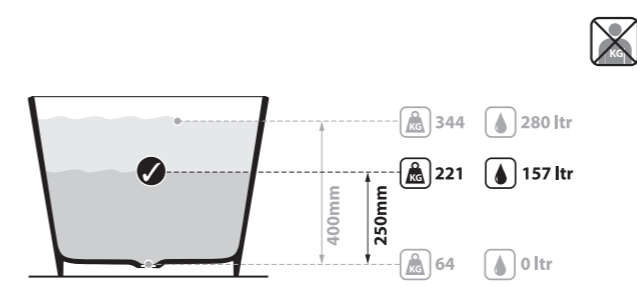

A modern bath for a modern bathroom. Vetralla 2 is deep and double-ended with generous volume. Also offered in a smaller format called Vetralla. Available in six standard exterior paint finishes, or explore our spectrum of new RAL colours in gloss or matt finishes.

l = 1650mm/65"
w = 727mm/28 5/8"
h = 550mm/21 5/8"
○ VE2-N-SW-NO
♣ VE2-N-xx-NO
69kg

SW rich in Volcanic Limestone