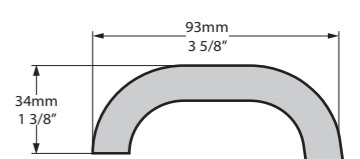

CE Massachusetts Code cUPC listing by IAPMO

Tap holes can be drilled by installer
Armaturenlöcher können leicht vom Installateur gebohrt werden
Les trous de robinetterie peuvent être percés par l'installateur
Pueden ser perforados por el instalador
I fori per rubinetti possono essere perforati dall'installatore

Rim Detail