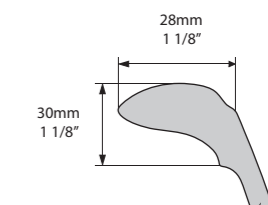

○ VB-RAD-51-NO   ⚡ VB-RAD51-xx-NO

CE Massachusetts Code
cUPC listing by IAPMO

l = 510mm/20 1/8"
w = 395mm/15 1/2"
h = 115mm/4 1/2"

○ VB-RAD-51-NO
⚡ VB-RAD51-xx-NO
5kg

The Radford 51 is a traditional countertop basin with subtle rim detailing. Designed to complement the Radford freestanding bath. Available in six standard exterior paint finishes, or explore our spectrum of new RAL colours in gloss or matt finishes.