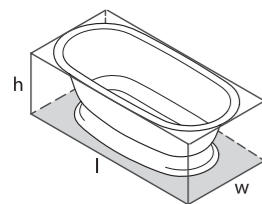

Top View

Front View

Side View

Section AA

Section BB

Elwick is a generous double-ended bath, mounted on a pedestal base to hide away the waste plumbing. Subtle rim detailing brings the traditional form into the modern day. Complemented by the Radford 51 basin (page 178). Available in six standard exterior paint finishes, or explore our spectrum of new RAL colours in gloss or matt finishes.