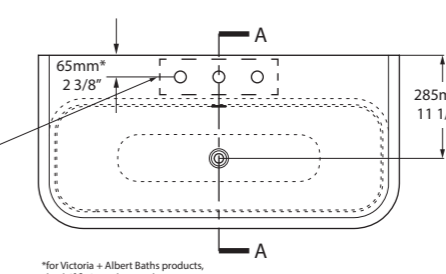

Tap holes can be drilled by installer
Armaturenlöcher können leicht vom Installateur gebohrt werden
Les trous de robinetterie peuvent être percés par l'installateur
Pueden ser perforados por el instalador
I fori per rubinetti possono essere perforati dall'installatore

LARV-N-100-xx-IO

LARV-1TH-100-xx-IO

LARV-3TH-100-xx-IO

Drawer layout