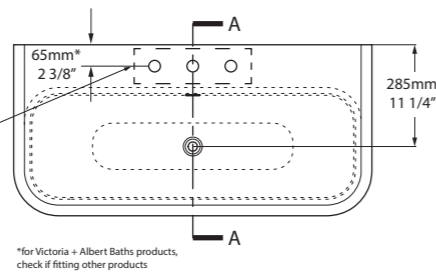

Drawer layout