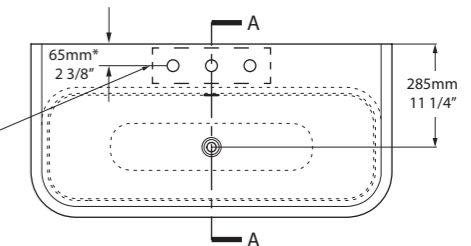

l = 999mm/39 3/8"
w = 479mm/18 7/8"
h = 907mm/35 3/4"

CAN-100-N-PC
CAN-100-1TH-PC
CAN-100-3TH-PC
40.5kg

Polished Chrome washstand topped with a Lario 100 Solo basin.

- Option to order with or without tap holes;
- Two legs with elegantly formed details;
- Towel rail and a toughened glass shelf for storage;
- Wall anchors included.