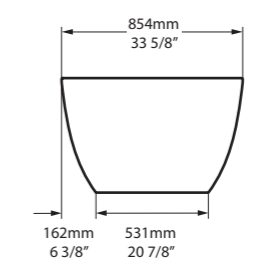

○ BAR-N-SW-NO   ↓ BAR-N-xx-NO

Front View

Nantucket Island, Massachusetts, USA

Photography by: Brian Sager

Design by: Elizabeth Norris Design

SW rich in Volcanic Limestone AN BK GR MB MW SG