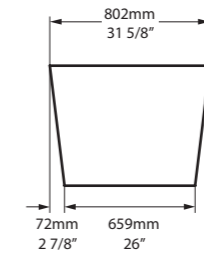

Laguna Beach, California, USA

Photography by: Chad Mellon

Design by: Tania Cassill

ios

○ IOS-N-SW-NO IOS-N-xx-NO

Massachusetts Code
cUPC listing by IAPMO

Front View