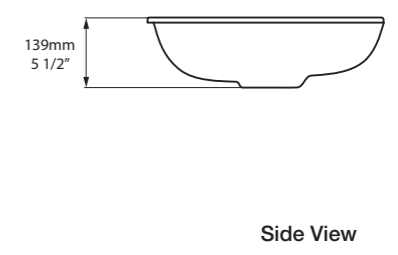

NEW Kaldera 56

○ UB-KAL-56-IO

CE Massachusetts Code
cUPC listing by IAPMO

The Kaldera 56 is a simple rectangular basin designed to match the Kaldera built-in bath collection. Suitable for undermount installation, the Kaldera 56 features an internal overflow and is also available in a larger size - see Kaldera 62.

l = 560mm/22"
w = 358mm/14 1/8"
h = 139mm/5 1/2"
○ UB-KAL-56-IO
5kg

SW rich in
Volcanic
Limestone™