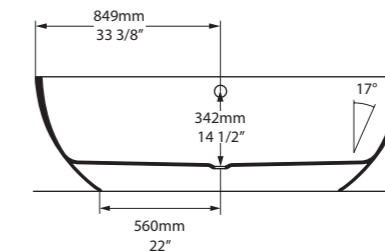

○ BA2-N-SW-NO   ▣ BA2-N-xx-NO

Massachusetts Code
cUPC listing by IAPMO

Section AA

l = 1698mm/66 7/8"
w = 806mm/31 3/4"
h = 535mm/21 1/8"

○ BA2-N-SW-NO
▣ BA2-N-xx-NO
87kg

Barcelona 2 follows the same design aesthetic as the popular Barcelona bath, but with more compact dimensions. The bath also features a void space underneath for waste plumbing. Complemented by the Barcelona 48, Barcelona 55 or Barcelona 64 basins (page 158-163). Available in six standard exterior paint finishes, or explore our spectrum of new RAL colours in gloss or matt finishes.

Also see two larger formats; Barcelona, or Barcelona 3, which features a void.