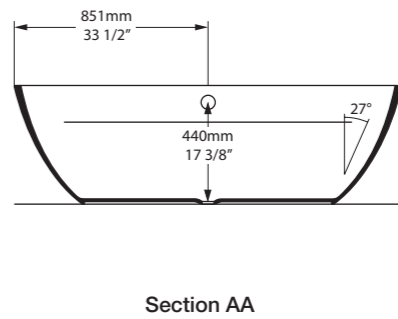

○ TER-N-SW-NO   ↓ TER-N-xx-NO

CE Massachusetts Code
cUPC listing by IAPMO