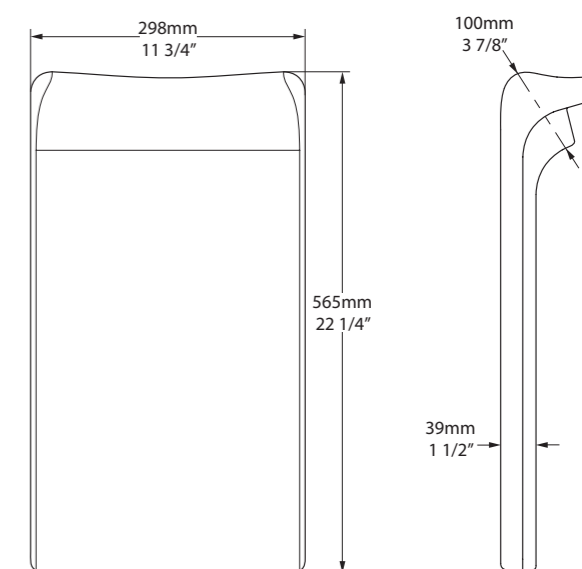

## Luxury Backrest

Dedicated design for the ios and Edge baths.

BR-SIT-xx

Front View

Side View