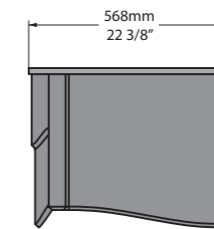

Mandello 114 Volo Glass

MANVG-N-114-xx MANVG-1TH-114-xx

Side View

Drawer layout

l = 1134mm/44 5/8"
w = 568mm/22 3/8"
h = 457mm/18"

MANVG-N-114-xx
MANVG-1TH-114-xx
57kg

Features a push-to-open solid cherry wood drawer with generous storage space and removable dividers.

- Wall-mounted vanity, topped with toughened glass for all Victoria + Albert vessel basins (not included);
- Drilled for waste kit, with options to order with or without tap holes;
- Available in Gloss Black, Anthracite or Gloss White.