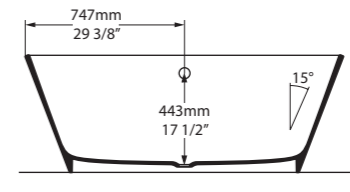

l = 1493mm/58¾"  
w = 739mm/29½"  
h = 560mm/22"

○ VET-N-SW-NO  
Ⓜ VET-N-xx-NO  
64kg

Related accessories

Pembroke 52  
Page 200

○ VET-N-SW-NO   **↓** VET-N-xx-NO 

Top View

Front View

Side View