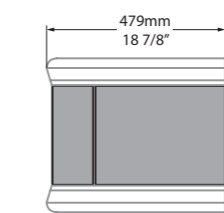

LAR-N-100-xx-IO LAR-1TH-100-xx-IO LAR-3TH-100-xx-IO

Section AA

Tap holes can be drilled by installer
Armaturenlöcher können leicht vom Installateur gebohrt werden
Les trous de robinetterie peuvent être percés par l'installateur
Pueden ser perforados por el instalador
I fori per rubinetti possono essere perforati dall'installatore

LAR-N-100-xx-IO

LAR-1TH-100-xx-IO

LAR-3TH-100-xx-IO

l = 999mm/39 3/8"
w = 479mm/18 7/8"
h = 871mm/34 1/4"

LAR-N-100-xx-IO
LAR-1TH-100-xx-IO
LAR-3TH-100-xx-IO
43.5kg

LARV-N-100-xx-IO LARV-1TH-100-xx-IO LARV-3TH-100-xx-IO

Side view

Section AA

Tap holes can be drilled by installer
Armaturenlöcher können leicht vom Installateur gebohrt werden
Les trous de robinetterie peuvent être percés par l'installateur
Pueden ser perforados por el instalador
I fori per rubinetti possono essere perforati dall'installatore

LARV-N-100-xx-IO

LARV-1TH-100-xx-IO

LARV-3TH-100-xx-IO

l = 999mm/39 3/8"
w = 479mm/18 7/8"
h = 414mm/16 1/4"

LARV-N-100-xx-IO
LARV-1TH-100-xx-IO
LARV-3TH-100-xx-IO
41.5kg