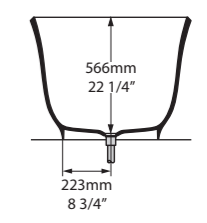

○ AMT-N-SW-NO   ♣ AMT-N-xx-NO

CE Massachusetts Code
cUPC listing by IAPMO
Registered Design

Section BB

Newport Beach, California, USA

Photography by: Ryan Garvin

Design by: Beth Hoffman Design