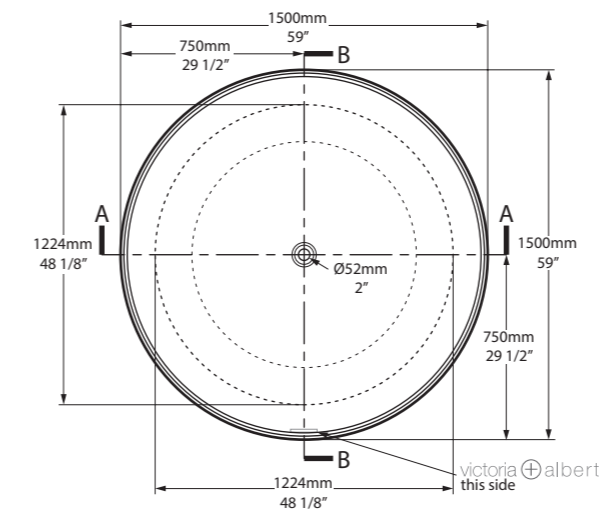

○ TAI-N-SW-NO   ⚙️ TAI-N-xx-NO

Massachusetts Code cUPC listing by IAPMO

Top View

SW rich in Volcanic Limestone AN BK GR MB MW SG