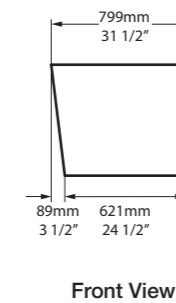

l = 1498mm/59"  
w = 799mm/31½"  
h = 600mm/23¾"

○ EDG-N-SW-NO  
■ EDG-N-xx-NO  
95kg

○ EDG-N-SW-NO     ♣ EDG-N-xx-NO 

CE  Massachusetts Code  
cUPC listing by IAPMO

Boro Hotel, Long Island City, New York, USA