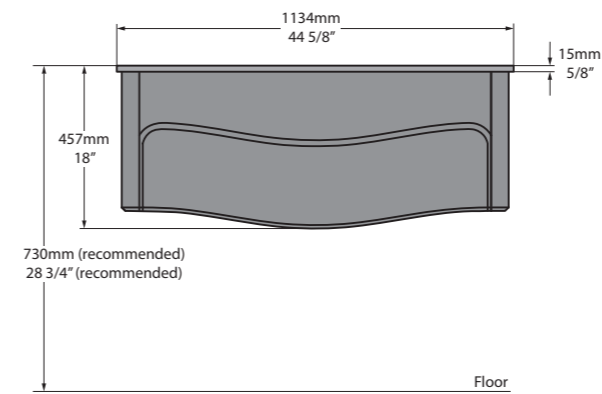

MANVG-N-114-xx MANVG-1TH-114-xx

Front View

Side View

Drawer layout

l = 1134mm/44 5/8"
w = 568mm/22 3/8"
h = 457mm/18"

MANVG-N-114-xx
MANVG-1TH-114-xx
57kg

Features a push-to-open solid cherry wood drawer with generous storage space and removable dividers.

- Wall-mounted vanity, topped with toughened glass for all Victoria + Albert vessel basins (not included);
- Drilled for waste kit, with options to order with or without tap holes;
- Available in Gloss Black, Anthracite or Gloss White.