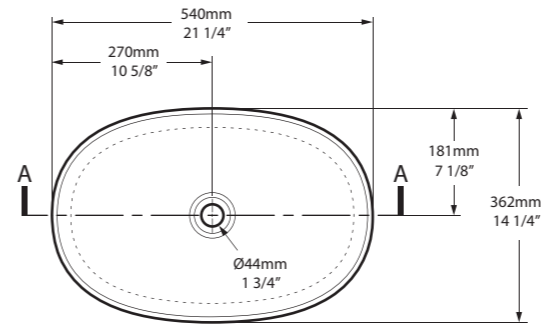

○ VB-IOS-54-NO ⚡ VB-IOS54-xx-NO

CE Massachusetts Code cUPC listing by IAPMO

Top View

The ios 54 is a rimless countertop basin designed to complement the ios bath. Also available in a larger size - see ios 80. Available in six standard exterior paint finishes, or explore our spectrum of new RAL colours in gloss or matt finishes.

l = 540mm/21 1/4"
w = 362mm/14 1/4"
h = 125mm/4 7/8"

○ VB-IOS-54-NO
⚡ VB-IOS54-xx-NO
7kg

SW rich in Volcanic Limestone AN BK GR MB MW SG