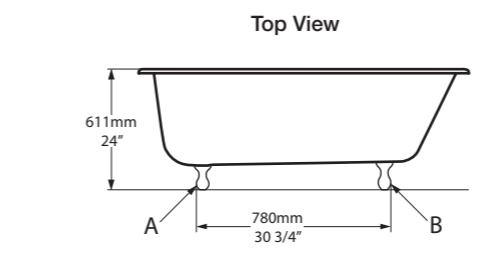

○ HAM-N-SW-NO ☒   ♣ HAM-N-xx-NO ☒

CE   UPC
Massachusetts Code
cUPC listing by IAPMO

Tap holes can be drilled by installer
Armaturenlöcher können leicht vom Installateur gebohrt werden
Les trous de robinetterie peuvent être percés par l'installateur
Pueden ser perforados por el instalador
I fori per rubinetti possono essere perforati dall'installatore

New South Wales, Australia

Photography by: Anson Smart

Design by: Greg Natale

rich in
Volcanic
Limestone™