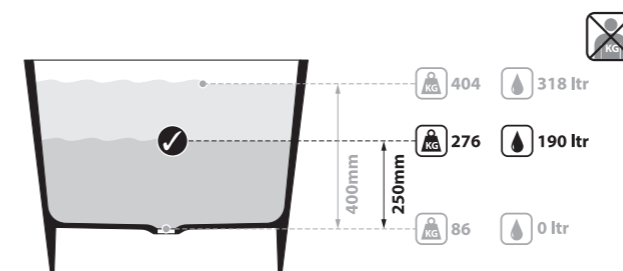

Laguna Beach, California, USA

Photography by: Chad Mellon

Design by: Tania Cassill

ios

○ IOS-N-SW-NO IOS-N-xx-NO

Massachusetts Code
cUPC listing by IAPMO