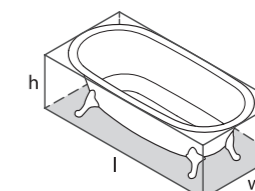

l = 1902mm/74 7/8"
w = 910mm/35 7/8"
h = 650mm/25 5/8"

○ RAD-N-SW-NO
■ RAD-N-xx-NO
77kg

Radford 51
Page 178