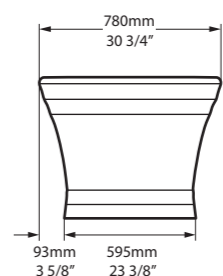

l = 1525mm/60"  
w = 761mm/30"  
h = 613mm/24½"

○ WES-N-SW-NO  
■ WES-N-xx-NO  
63kg

Related accessories

- 

**Metallo 61 Quartz**  
Page 218
- 

**Anatolia 56**  
Page 240

Brooklyn, New York, USA

Photography by: Sean Litchfield

l = 1797mm/70¾"  
 w = 780mm/30¾"  
 h = 608mm/23⅞"

○ WOR-N-SW-NO  
 ■ WOR-N-xx-NO  
 105kg

○ WOR-N-SW-NO     ⚡ WOR-N-xx-NO 

CE  Massachusetts Code  
cUPC listing by IAPMO

Top View

Front View

Section BB

Side View

l = 1741mm/68½"  
 w = 795mm/31¼"  
 h = 616mm/24¼"

○ YOR-N-SW-NO + YOR-B-SW  
 ■ YOR-N-xx-NO + YOR-B-xx  
 67kg

Related accessories

Radford 51  
 Page 178

○ YOR-N-SW-NO + YOR-B-SW     † YOR-N-xx-NO + YOR-B-xx 