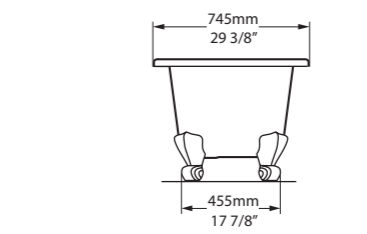

Pittsburgh, Pennsylvania, USA

Photography by: Max Kim-Bee

Design by: Leanne Ford

○ RIC-N-SW-NO   ♣ RIC-N-xx-NO

CE Massachusetts Code
cUPC listing by IAPMO

Tap holes can be drilled by installer
Armaturenlöcher können leicht vom Installateur gebohrt werden
Les trous de robinetterie peuvent être percés par l'installateur
I fori per rubinetti possono essere perforati dall'installatore

Section BB

289 227 ltr
198 136 ltr
62 0 ltr