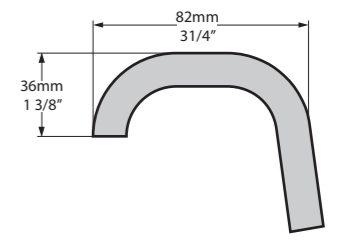

○ CHE-N-SW-NO   ⚡ CHE-N-xx-NO

Massachusetts Code
cUPC listing by IAPMO

Tap holes can be drilled by installer
Armaturenlöcher können leicht vom Installateur gebohrt werden
Les trous de robinetterie peuvent être percés par l'installateur
Pueden ser perforados por el instalador
I fori per rubinetti possono essere perforati dall'installatore

Rim Detail

Sorrento, Victoria, Australia

Photography by: Armelle Habib

Design by: D + D Home

rich in Volcanic Limestone™