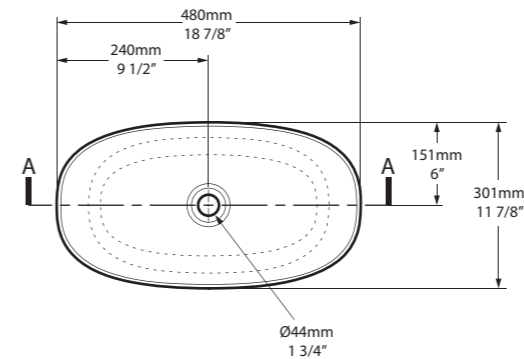

Barcelona 48

○ VB-BAR-48-NO   ⚡ VB-BAR48-xx-NO

Massachusetts Code
cUPC listing by IAPMO

Top View