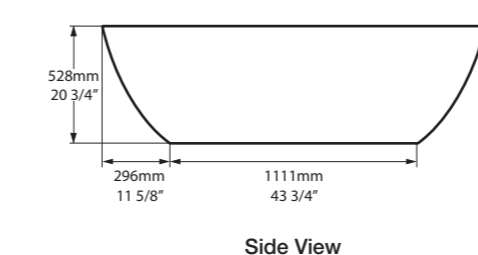

○ TER-N-SW-NO   ↓ TER-N-xx-NO

CE Massachusetts Code
cUPC listing by IAPMO