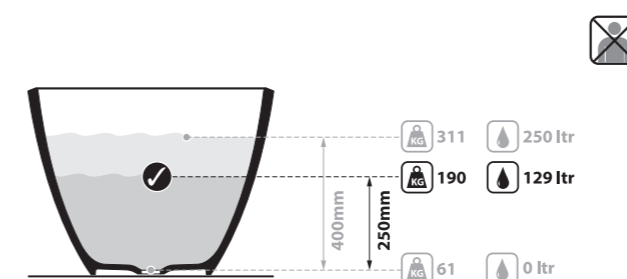

Cotswolds, United Kingdom

Photography by: Paul Craig

Design by: Pippa Paton Design

○ MOZ-N-SW-NO ⚠ MOZ-N-xx-NO

CE Massachusetts Code
cUPC listing by IAPMO