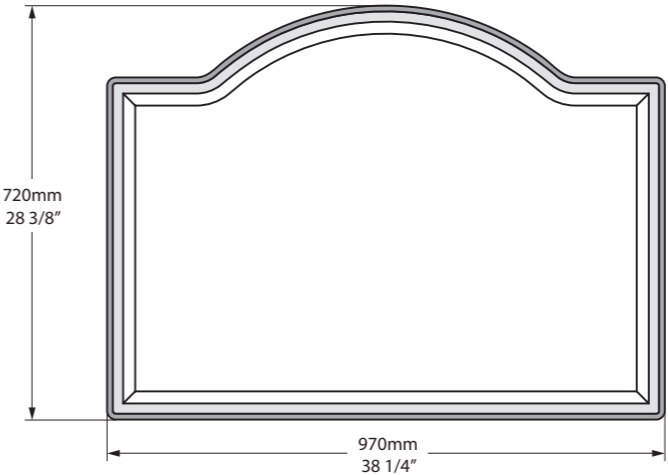

Loano 97

MR-LOA-97-xx

Driver UL listed: File No. E326958
LEDs 240 /m, 24V, 5-7lm /LED, 4000K - 4500K

Front View

Side View

l = 970mm/38 1/4"
w = 50mm/2"
h = 720mm/28 3/8"

MR-LOA-97-xx
12kg

LED backlit wall mirror with diffuser. Features bevelled edge detail. Available in Gloss Black and Gloss White.