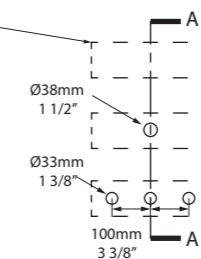

Tap holes can be drilled by installer
Armaturenlöcher können leicht vom Installateur gebohrt werden
Les trous de robinetterie peuvent être percés par l'installateur
Pueden ser perforados por el instalador
I fori per rubinetti possono essere perforati dall'installatore

- MET-100-N-PC
- MET-100-1TH-PC
- MET-100-3TH-PC

l = 999mm/39 3/8"
w = 479mm/18 7/8"
h = 915mm/36"

MET-100-N-xx-IO
MET-100-1TH-xx-IO
MET-100-3TH-xx-IO
33kg