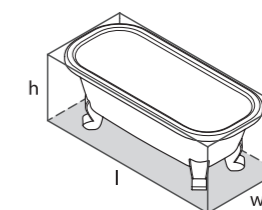

l = 1675mm/66"
w = 745mm/29 3/8"
h = 603mm/23 3/4"

○ RIC-N-SW-NO
■ RIC-N-xx-NO
62kg

Radford 51
Page 178