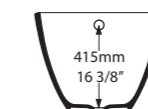

Cotswolds, United Kingdom

Photography by: Paul Craig

Design by: Pippa Paton Design

○ MOZ-N-SW-NO ⚠ MOZ-N-xx-NO

CE Massachusetts Code
cUPC listing by IAPMO

Section BB