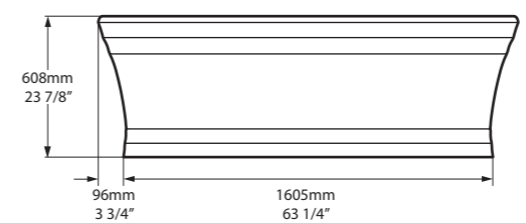

l = 1797mm/70¾"  
 w = 780mm/30¾"  
 h = 608mm/23⅞"

○ WOR-N-SW-NO  
 ■ WOR-N-xx-NO  
 105kg

○ WOR-N-SW-NO     ⚡ WOR-N-xx-NO 

CE  Massachusetts Code  
cUPC listing by IAPMO

Top View

Front View

Section BB

Side View