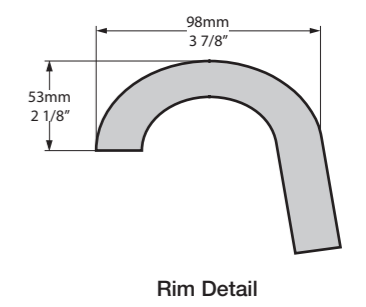

l = 1704mm/67 1/8"  
 w = 809mm/31 7/8"  
 h = 752mm/29 5/8"

○ ROX-N-SW-NO  
 ■ ROX-N-xx-NO  
 60kg

○ ROX-N-SW-NO     ↓ ROX-N-xx-NO 

CE  Massachusetts Code  
cUPC listing by IAPMO

Johannesburg, South Africa