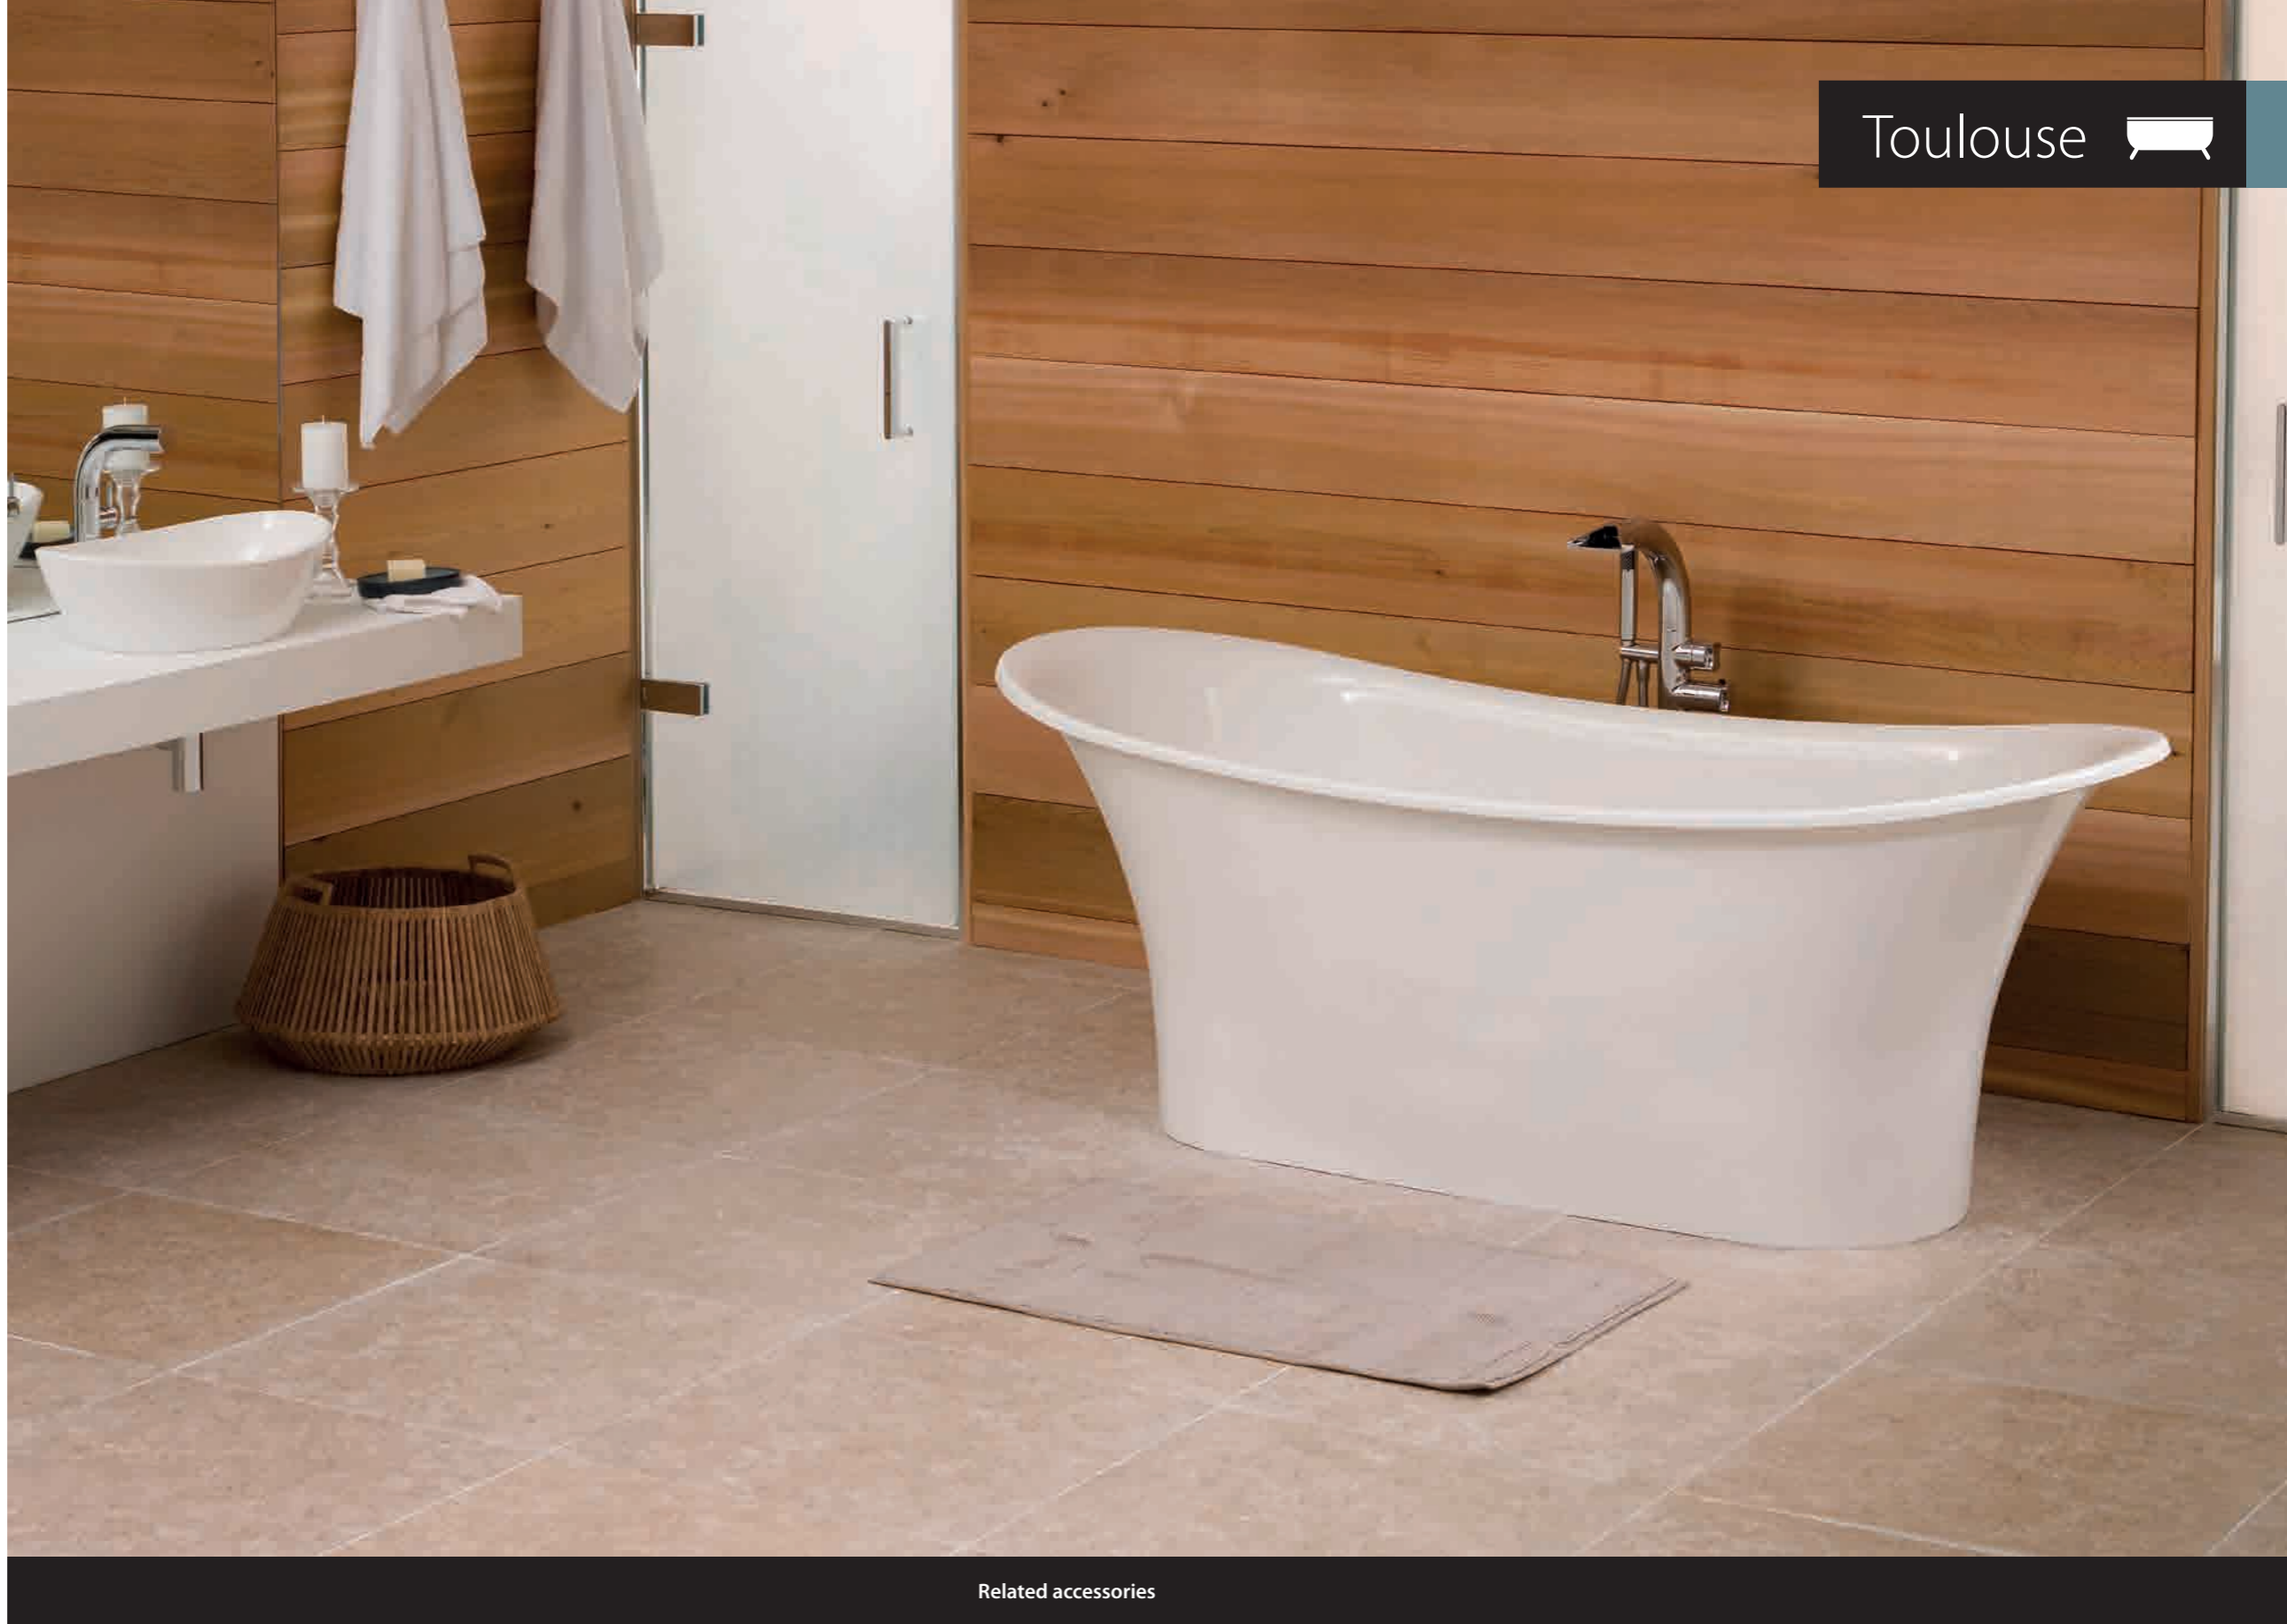

CE Massachusetts Code  
cUPC listing by IAPMO

SW rich in Volcanic Limestone AN BK GR MB MW SG

Classical design from Victoria + Albert - a deep double-ended bateau bath inspired by the French versions first seen in the 1860s. Features a void space underneath for waste plumbing. Available in six standard exterior paint finishes, or explore our spectrum of new RAL colours in gloss or matt finishes.