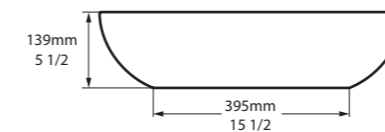

l = 480mm/18 7/8"  
w = 301mm/11 7/8"  
h = 120mm/4 3/4"

○ VB-BAR-48-NO  
⚡ VB-BAR48-xx-NO  
5kg

○ VB-BAR-55-IO    ▮ VB-BAR55-xx-IO

Top View

Side View

Front View

Section AA

The Barcelona 55 is the perfect complement to the Barcelona baths. Ideal for cloakrooms or paired in 'his and hers' settings. Features an internal overflow. Available in six standard exterior paint finishes, or explore our spectrum of new RAL colours in gloss or matt finishes. See also Barcelona 48 and Barcelona 64.