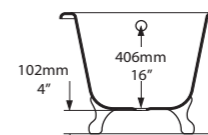

Brooklyn, New York, USA

Photography by: Sean Litchfield

Design by: Pip + Pencil for Homepolish

○ WES-N-SW-NO ⚡ WES-N-xx-NO

Section BB

CE Massachusetts Code cUPC listing by IAPMO

Tap holes can be drilled by installer
Armaturenlöcher können leicht vom Installateur gebohrt werden
Les trous de robinetterie peuvent être percés par l'installateur
Pueden ser perforados por el instalador
I fori per rubinetti possono essere perforati dall'installatore

Rim Detail