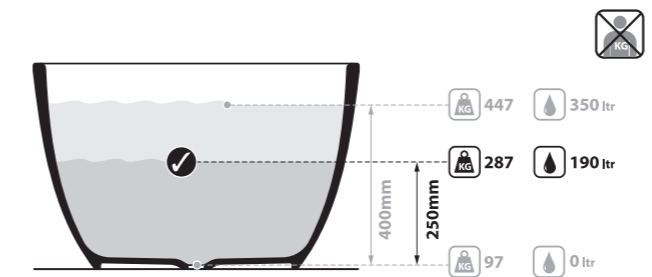

Nantucket Island, Massachusetts, USA

Photography by: Brian Sager

Design by: Elizabeth Norris Design