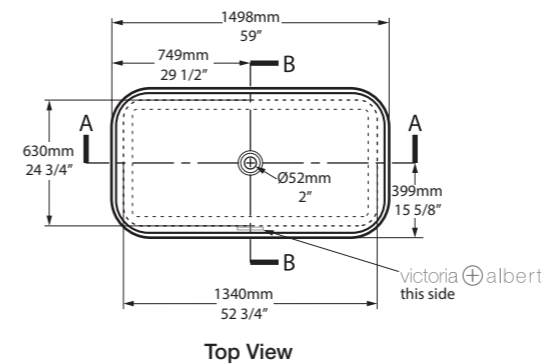

l = 1645mm/64¾"  
w = 800mm/31½"  
h = 611mm/24"

○ AMT-N-SW-NO  
■ AMT-N-xx-NO  
69kg

Related accessories

Amiata 60  
Page 156

○ AMT-N-SW-NO     ♣ AMT-N-xx-NO 

CE  Massachusetts Code  
cUPC listing by IAPMO  
Registered Design

Also see the compact Barcelona 2, or Barcelona 3, which features a void.

l = 1785mm/70¼"  
w = 854mm/33⅝"  
h = 552mm/21¾"

○ BAR-N-SW-NO  
■ BAR-N-xx-NO  
97kg

Related accessories

Barcelona 55  
Page 160

Anatolia 56  
Page 240

l = 1498mm/59"  
w = 799mm/31½"  
h = 600mm/23¾"

○ EDG-N-SW-NO  
■ EDG-N-xx-NO  
95kg

○ EDG-N-SW-NO     ♣ EDG-N-xx-NO 

CE  Massachusetts Code  
cUPC listing by IAPMO

Boro Hotel, Long Island City, New York, USA